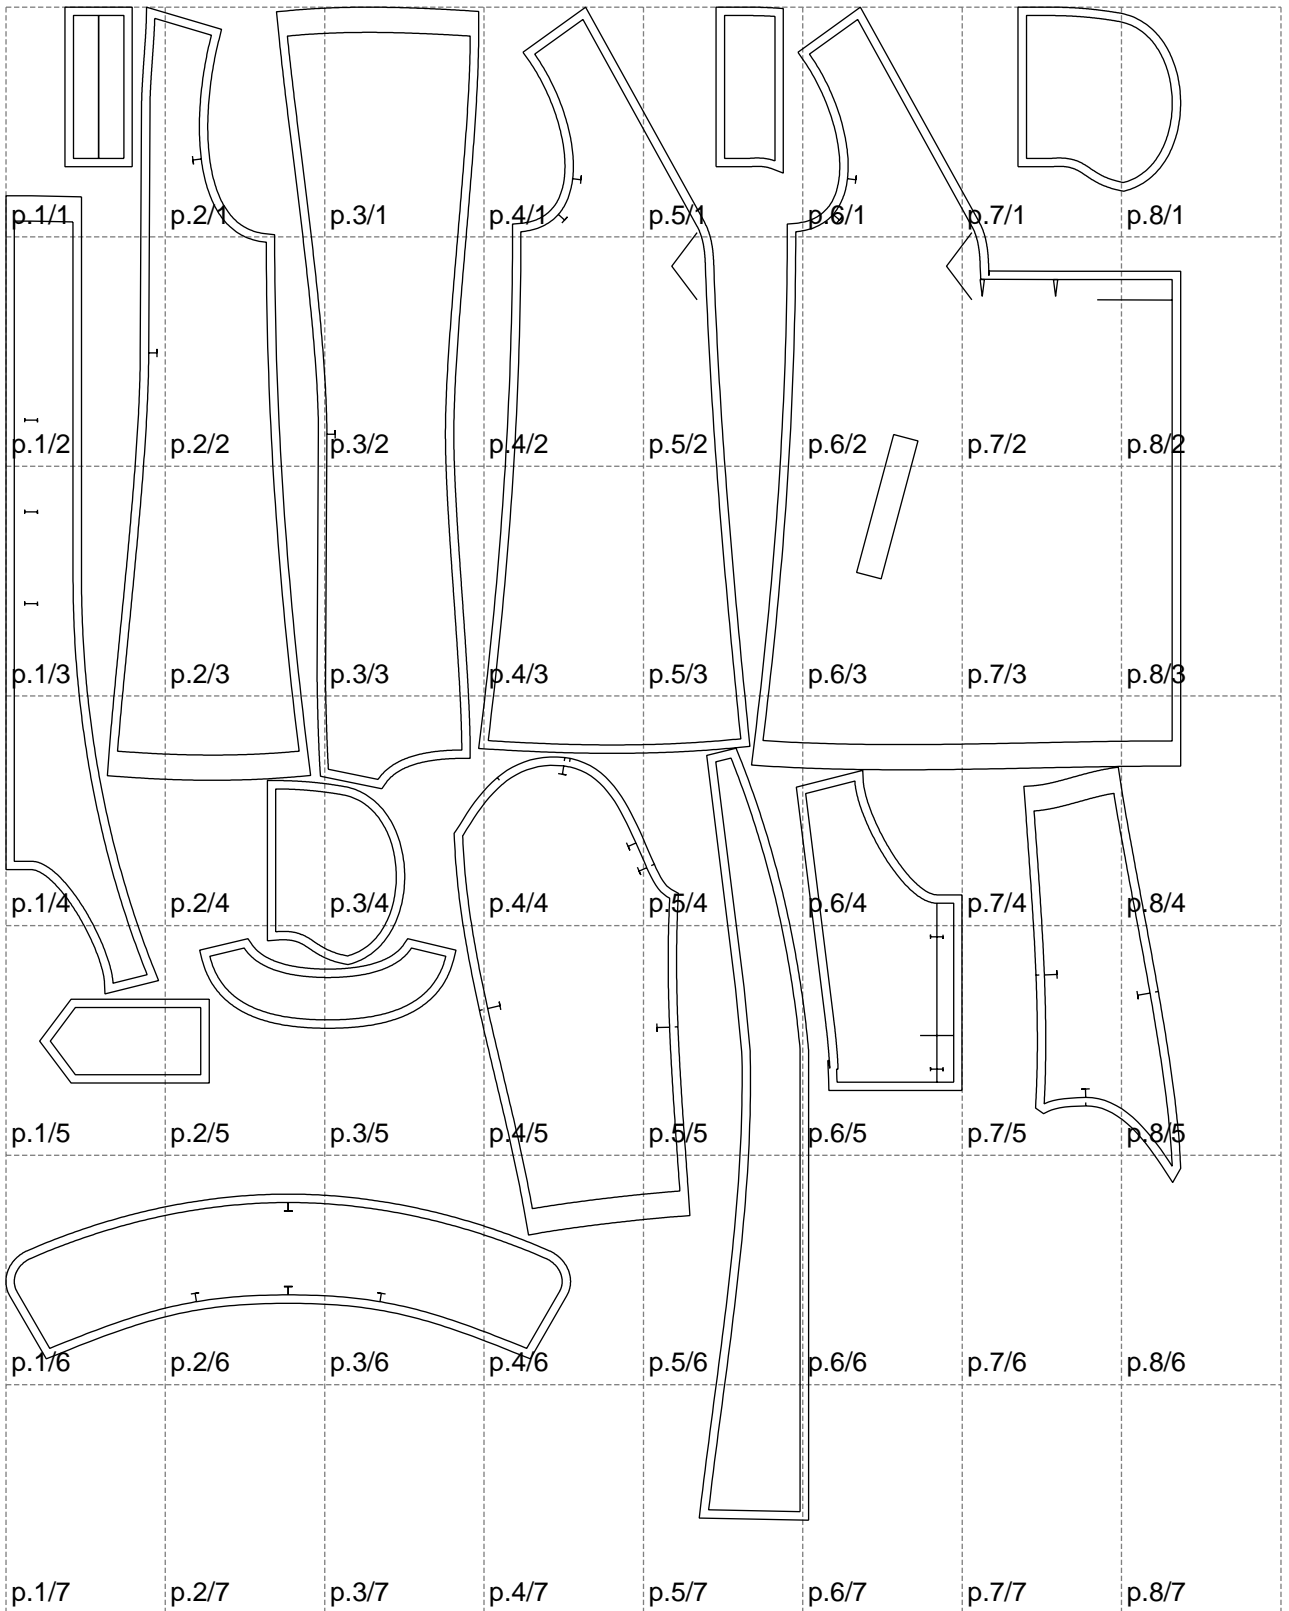

Not for print

Paper size: A4, size:1399.00 x1801.81 mm

# Example

size:1499.00 x2177.41 mm

Maneken =1 ver.0

rz\_1=170

rz\_16=112

rz\_17=96.2

rz\_18=94

rz\_19=120

rz\_20=117

---

. . . . .  
. . . . .  
. . . . .