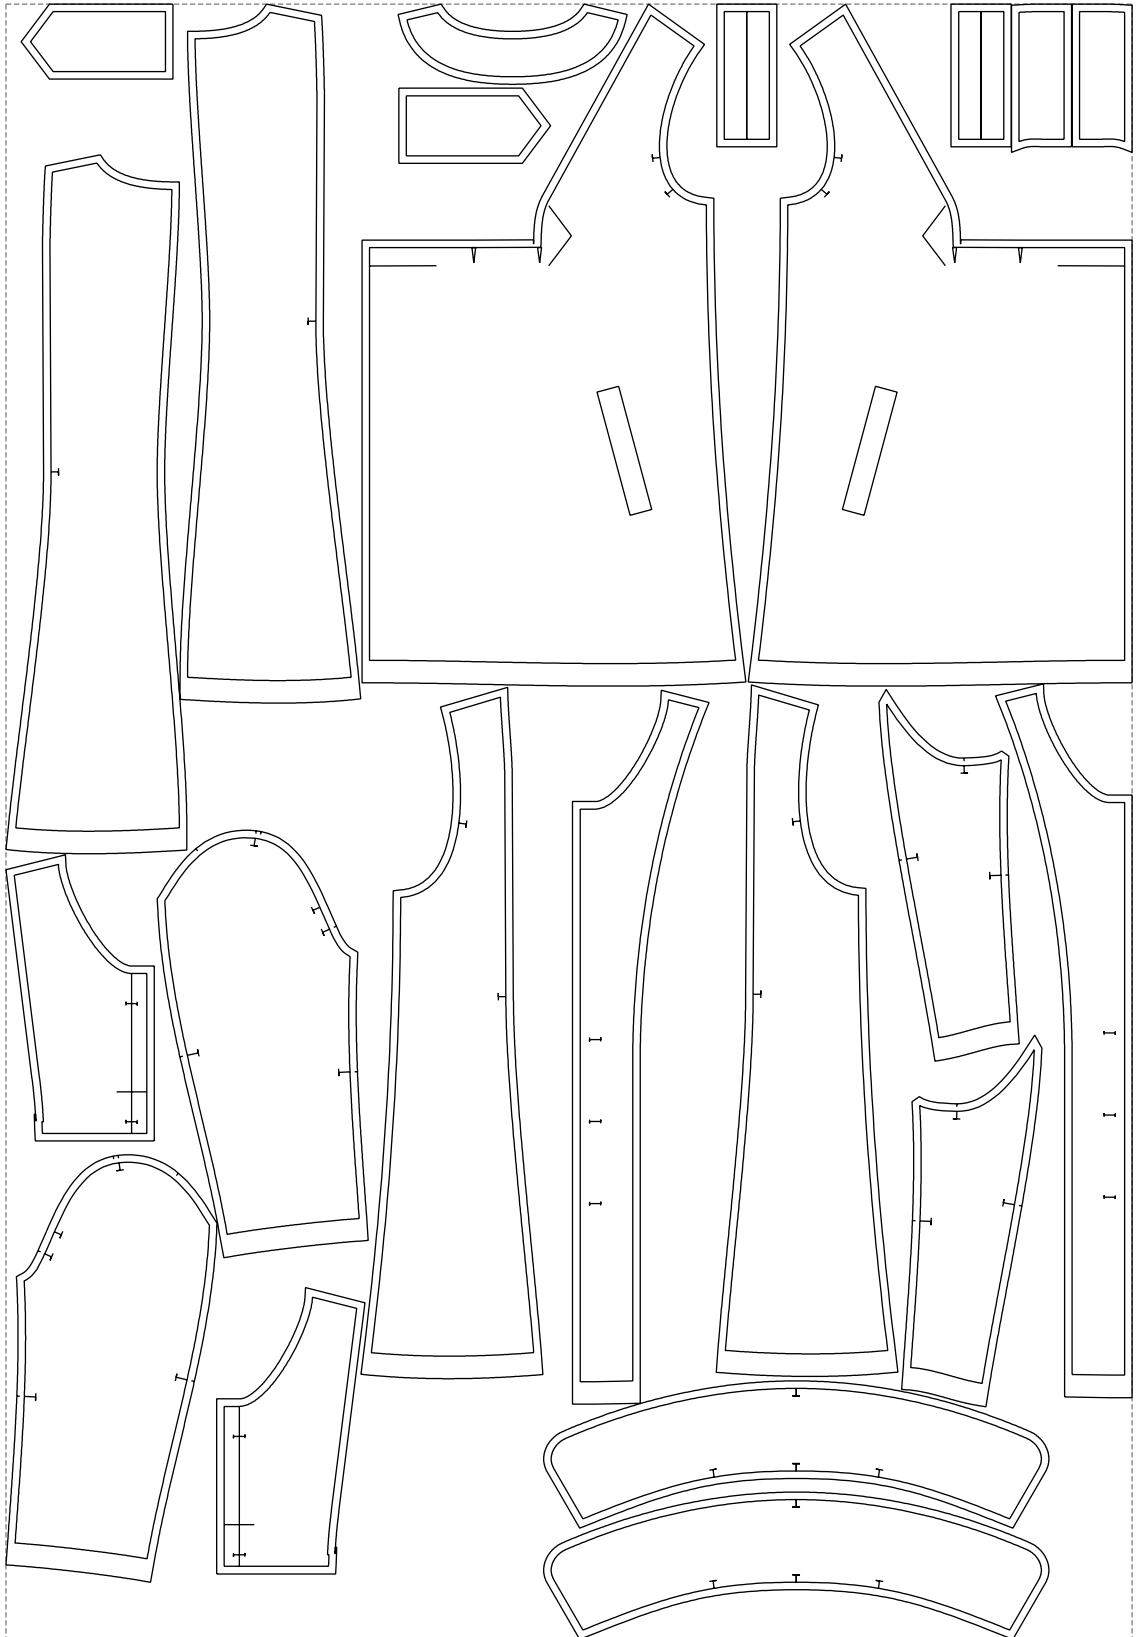

Not for print

Paper size: A4, size:1399.00 x1801.81 mm

# Example

size:1499.00 x2177.41 mm

Maneken =1 ver.0

rz\_1=170

rz\_16=112

rz\_17=96.2

rz\_18=94

rz\_19=120