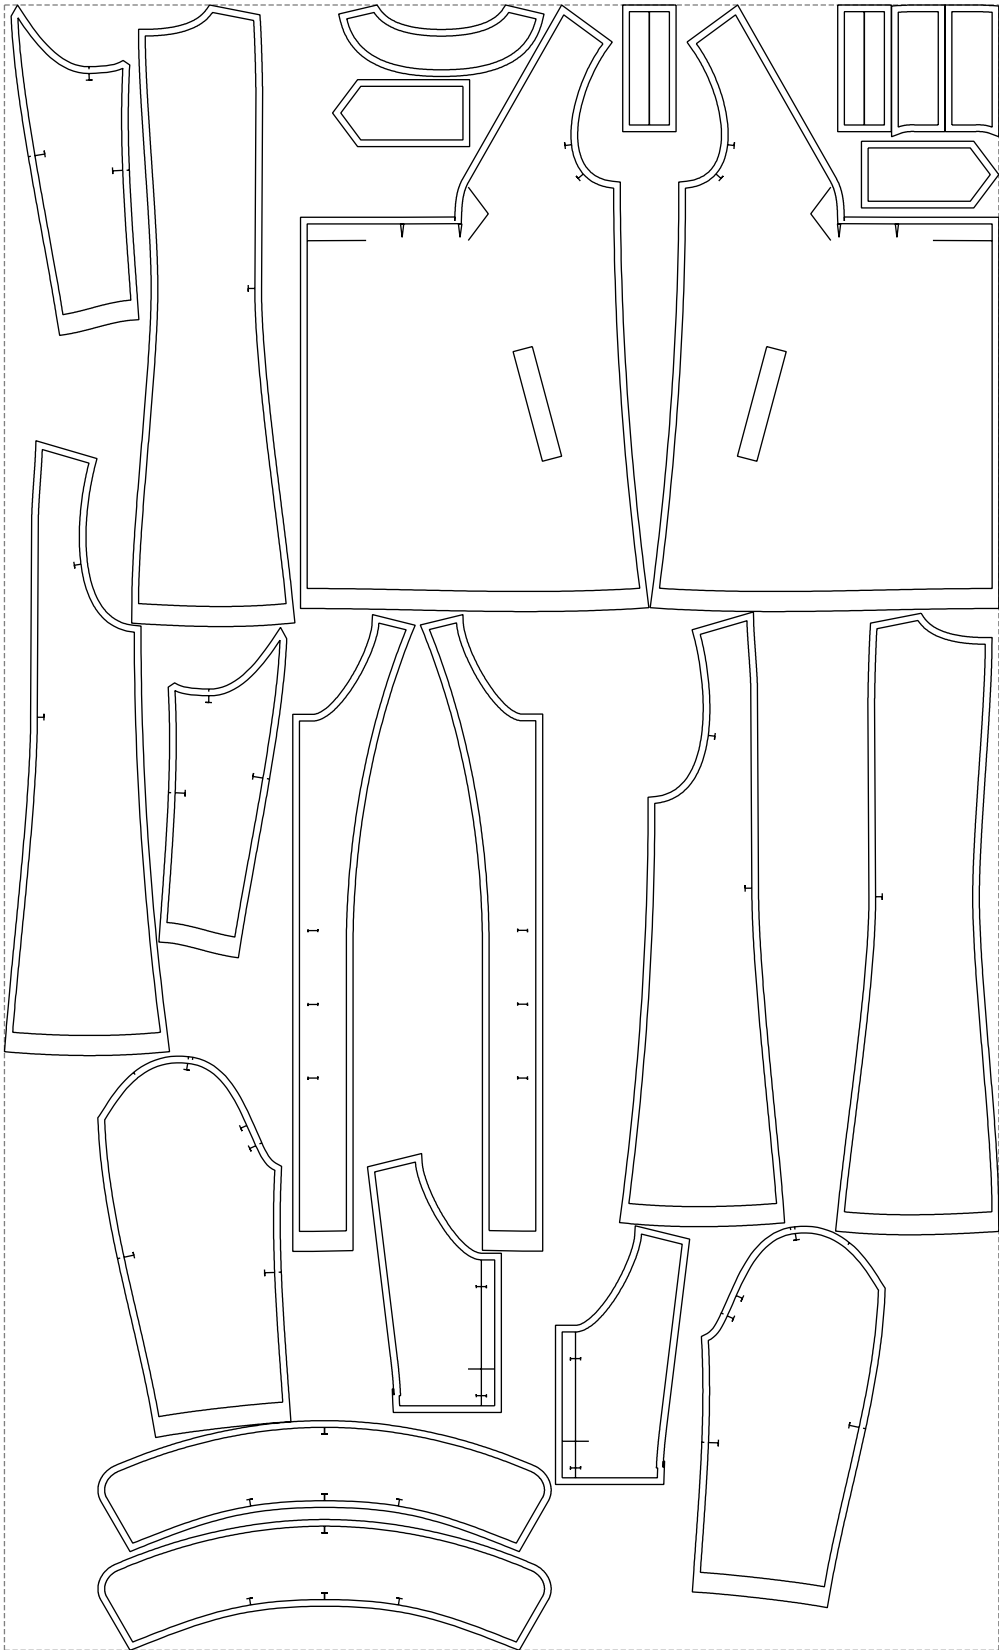

Not for print

Paper size: A4, size:1399.00 x1944.80 mm

# Example

size:1488.99 x2464.80 mm

Maneken =1 ver.0

rz\_1=170

rz\_16=116

rz\_17=100

rz\_18=98.8

rz\_19=124