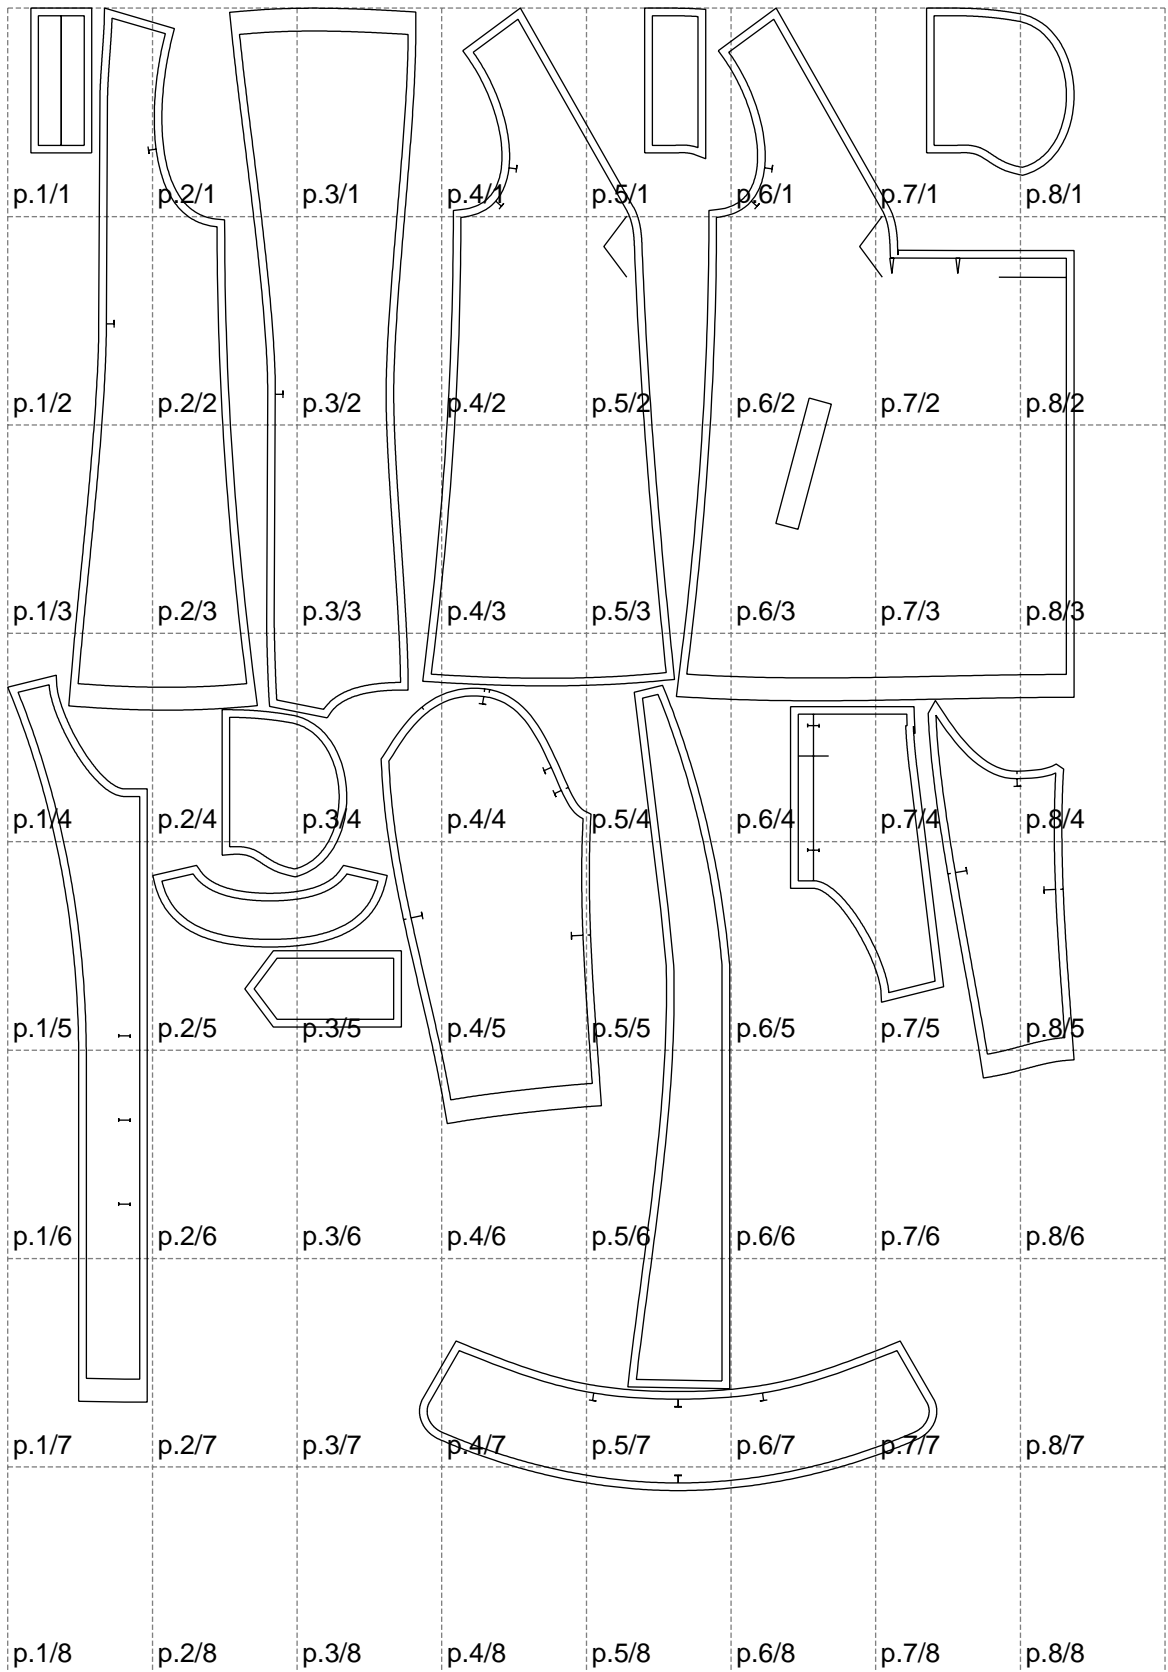

Not for print

Paper size: A4, size:1399.00 x1944.80 mm

# Example

size:1488.99 x2464.80 mm

Maneken =1 ver.0

rz\_1=170

rz\_16=116

rz\_17=100

rz\_18=98.8

rz\_19=124

rz\_20=121

---

. . . . .  
. . . . .  
. . . . .