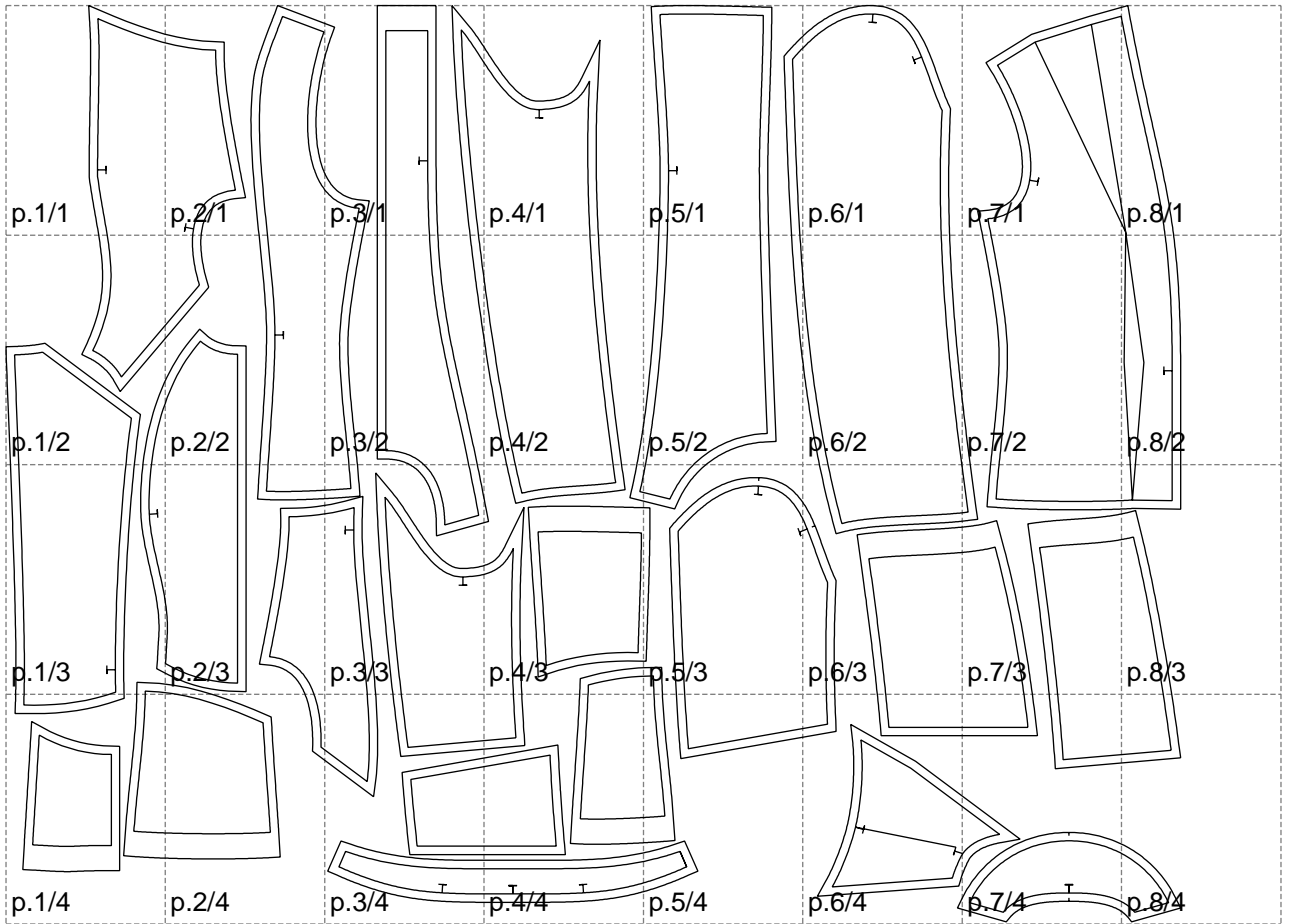

Not for print

Paper size: A4, size:1399.00 x1091.16 mm

# Example

size:1499.00 x1241.18 mm

Maneken =1 ver.0

rz\_1=170

rz\_16=88

rz\_17=75.6

rz\_18=67.6

rz\_19=96

rz\_20=94.6

---

. . . . .  
. . . . .  
. . . . .