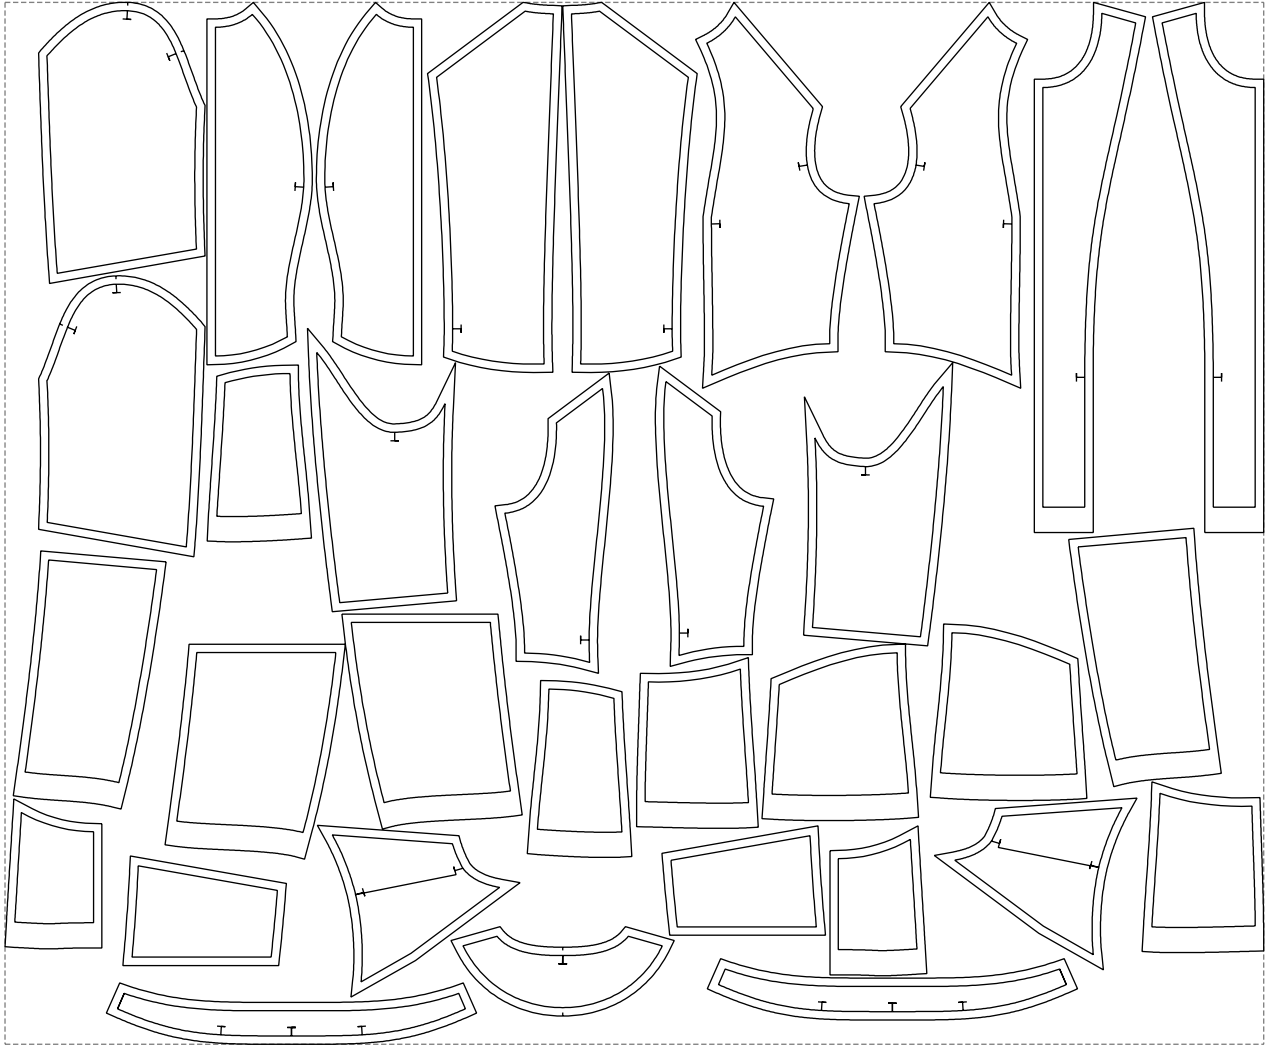

Not for print

Paper size: A4, size:1399.00 x1091.16 mm

# Example

size:1499.00 x1241.18 mm

Maneken =1 ver.0

rz\_1=170

rz\_16=88

rz\_17=75.6

rz\_18=67.6

rz\_19=96