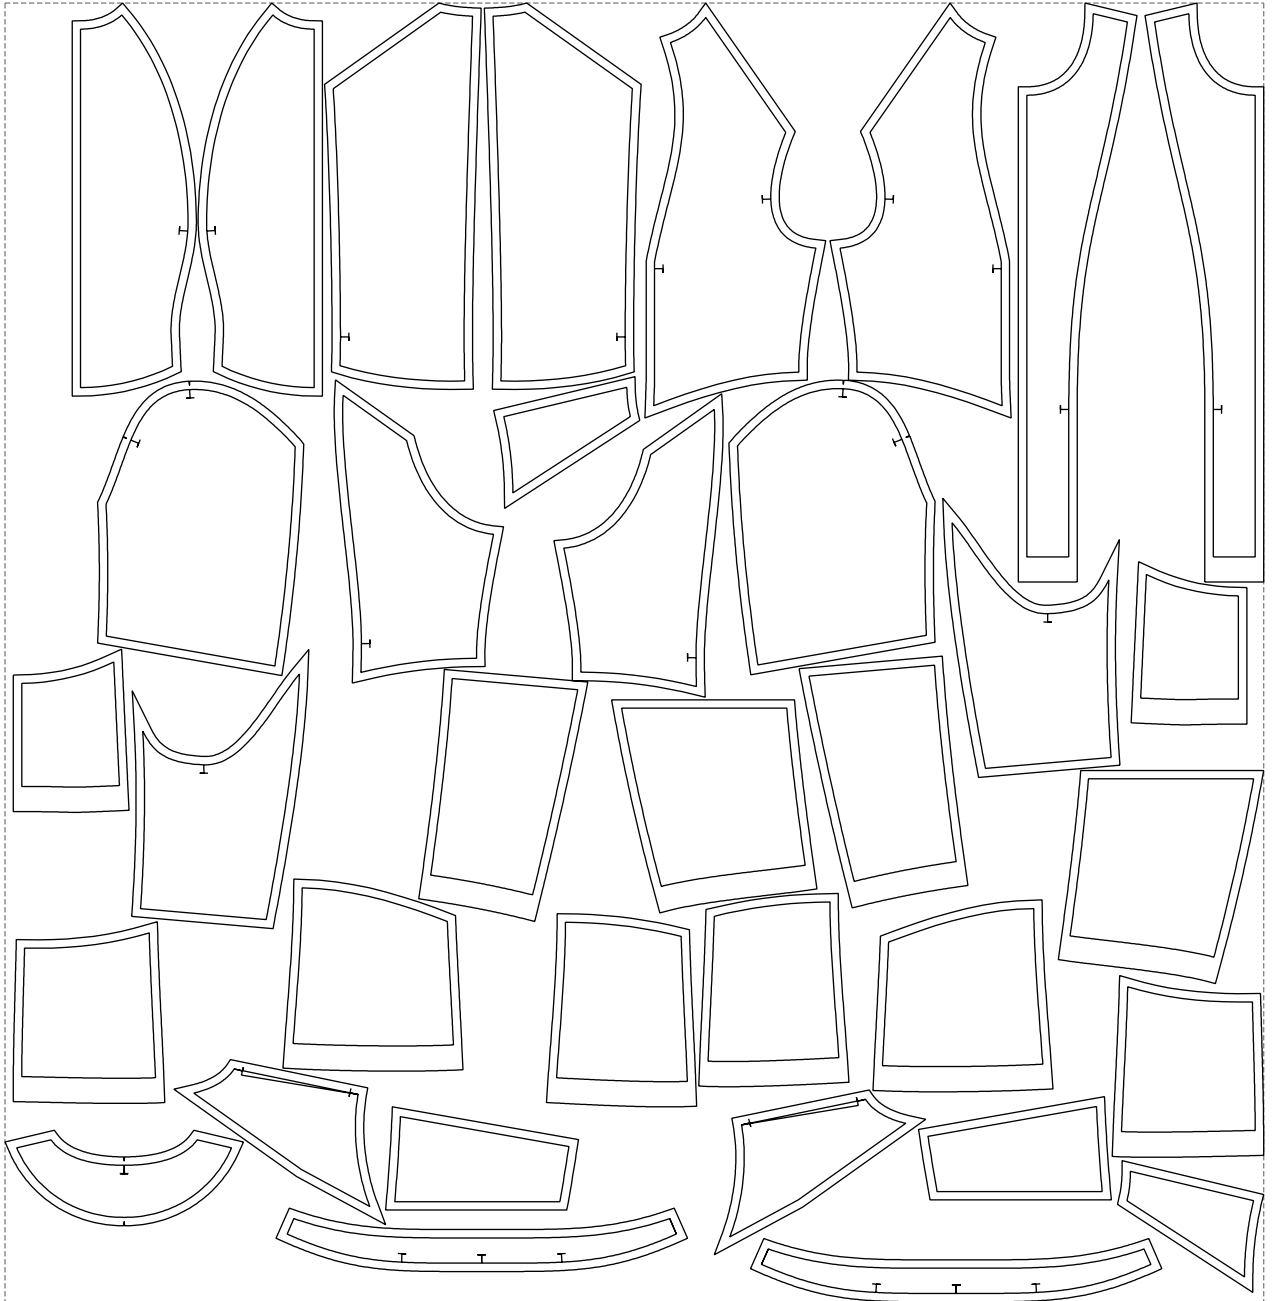

Not for print

Paper size: A4, size:1388.97 x1406.65 mm

# Example

size:1499.00 x1546.89 mm

Maneken =1 ver.0

rz\_1=170

rz\_16=116

rz\_17=100

rz\_18=98.8

rz\_19=124