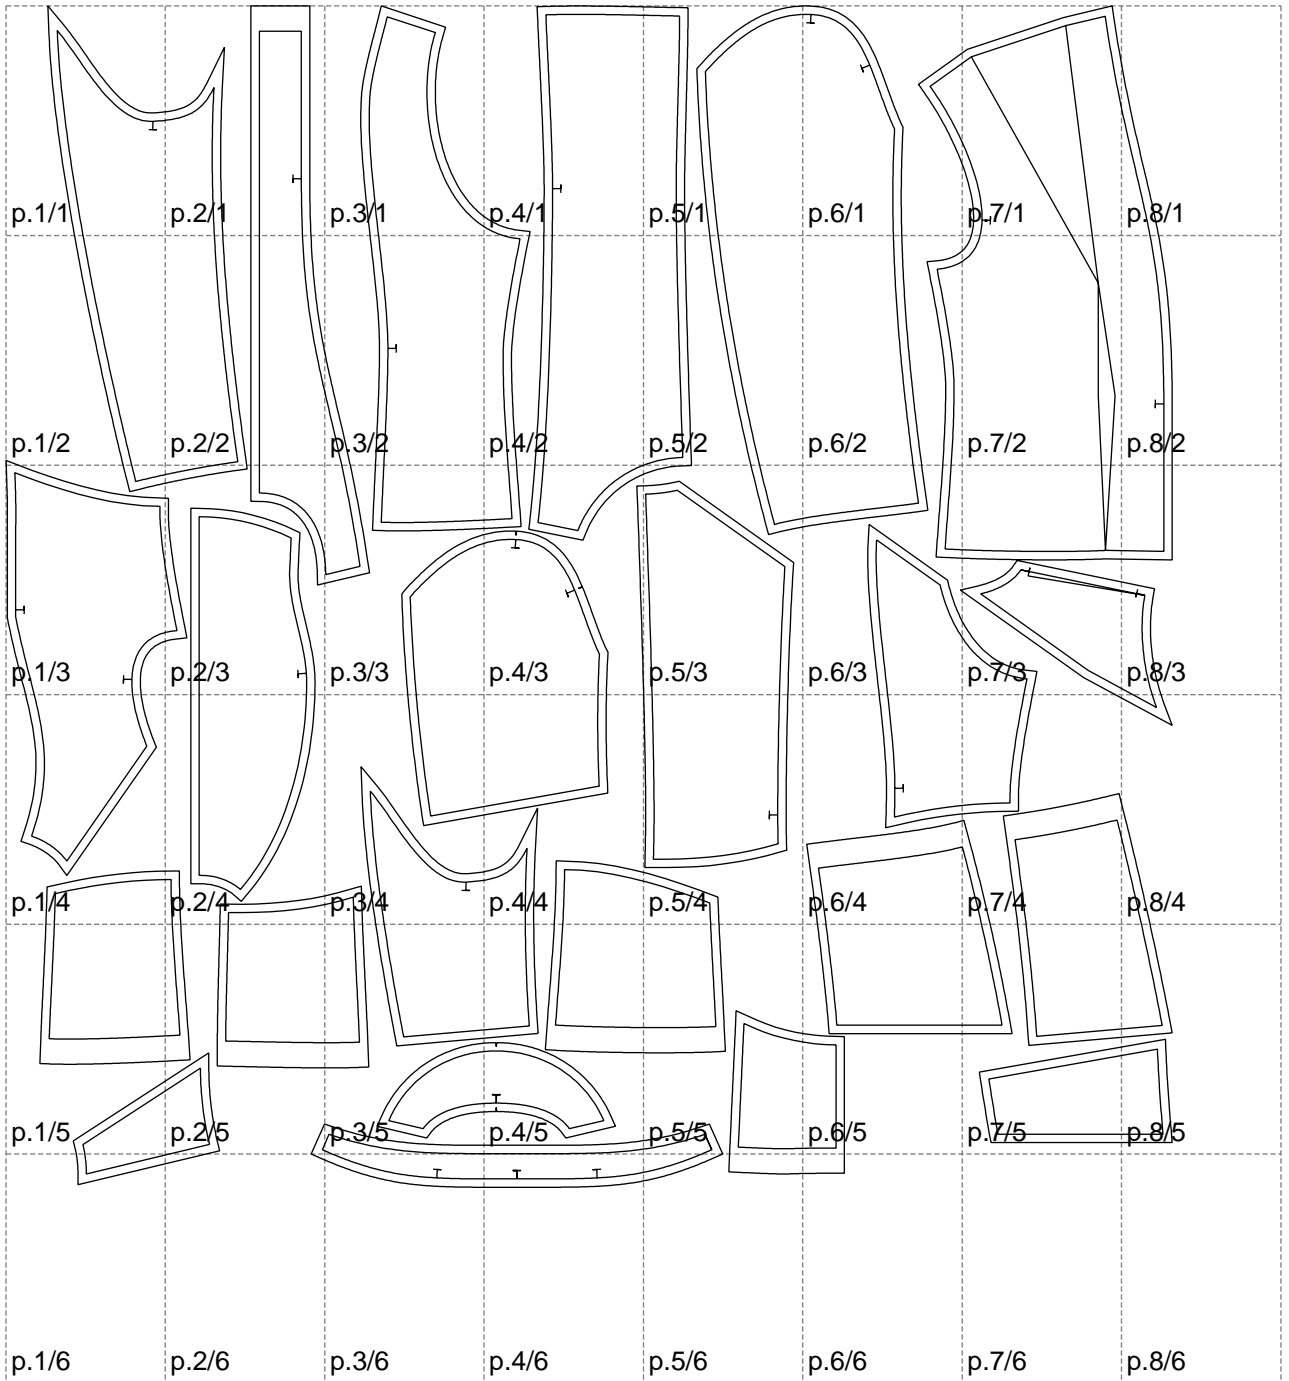

Not for print

Paper size: A4, size:1388.97 x1406.65 mm

# Example

size:1499.00 x1546.89 mm

Maneken =1 ver.0

rz\_1=170

rz\_16=116

rz\_17=100

rz\_18=98.8

rz\_19=124

rz\_20=121

---

. . . . .  
. . . . .  
. . . . .