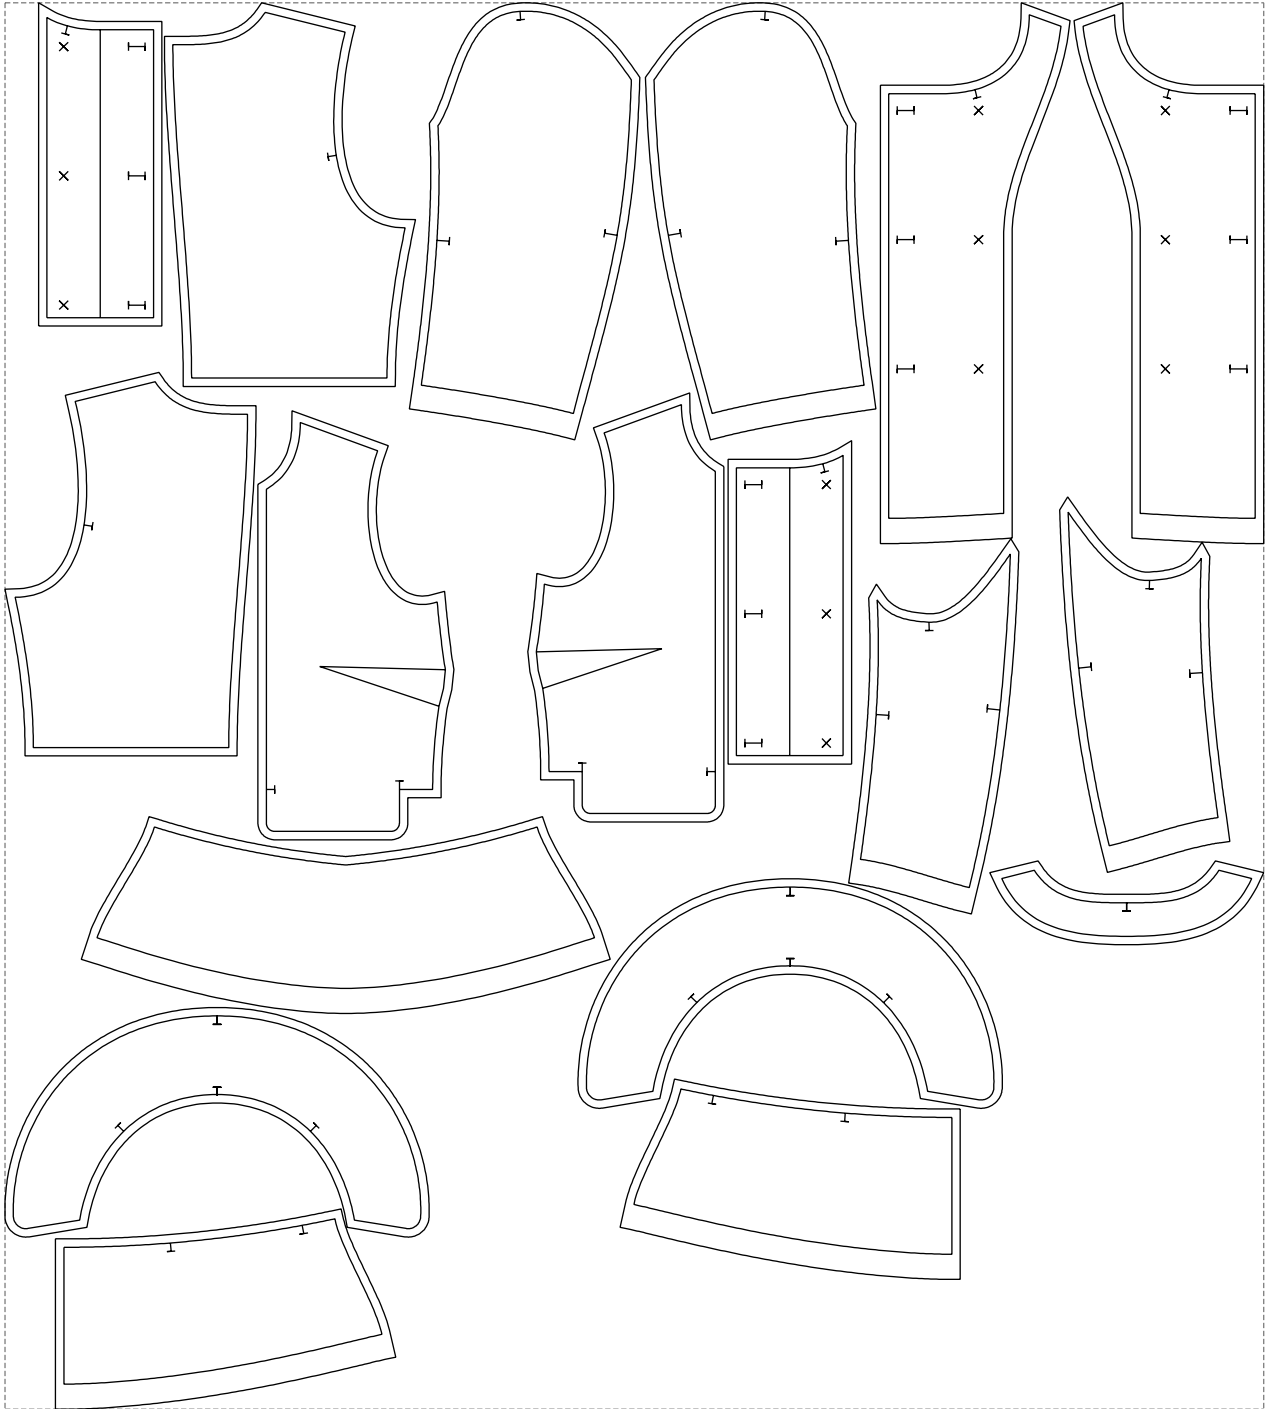

# Example

size:1499.00 x1675.35 mm

Maneken =1 ver.0

rz\_1=170

rz\_16=100

rz\_17=85.4

rz\_18=80.2

rz\_19=108