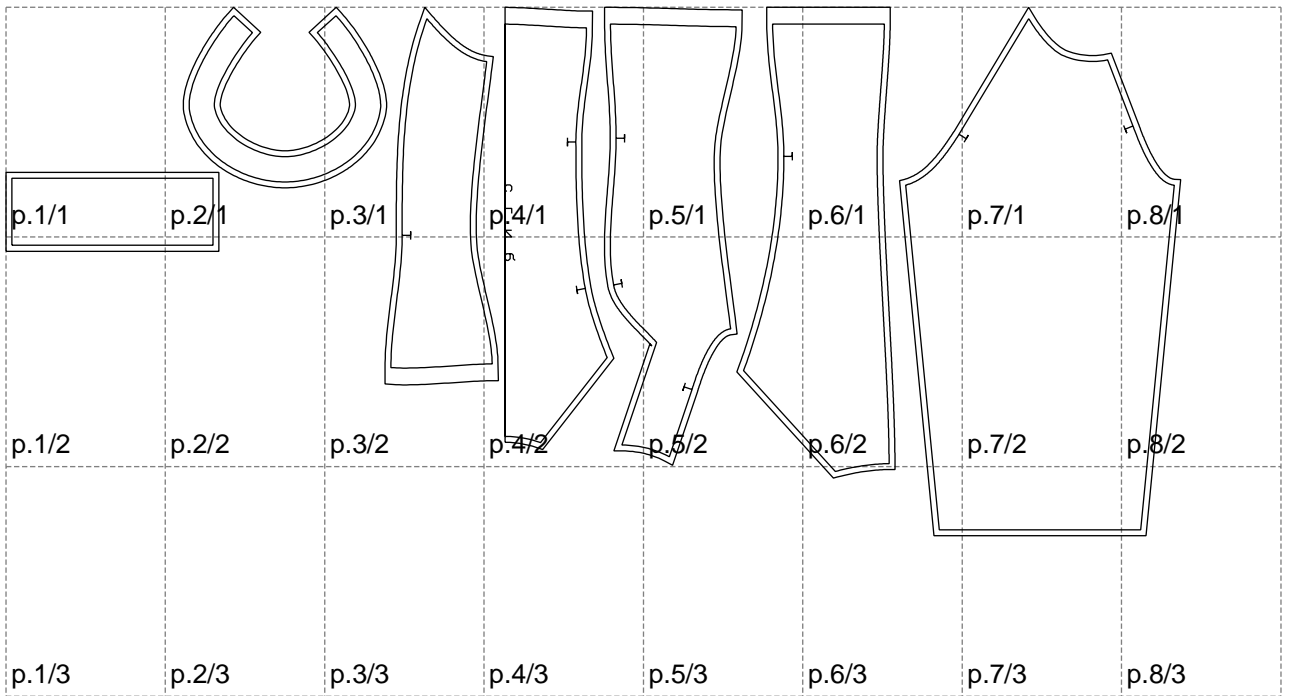

Not for print

Paper size: A4, size:1399.00 x629.18 mm

# Example

size:1458.85 x1074.26 mm

Maneken =1 ver.0

rz\_1=170

rz\_16=96

rz\_17=82

rz\_18=76

rz\_19=104

rz\_20=101.8

---

. . . . .  
. . . . .  
. . . . .