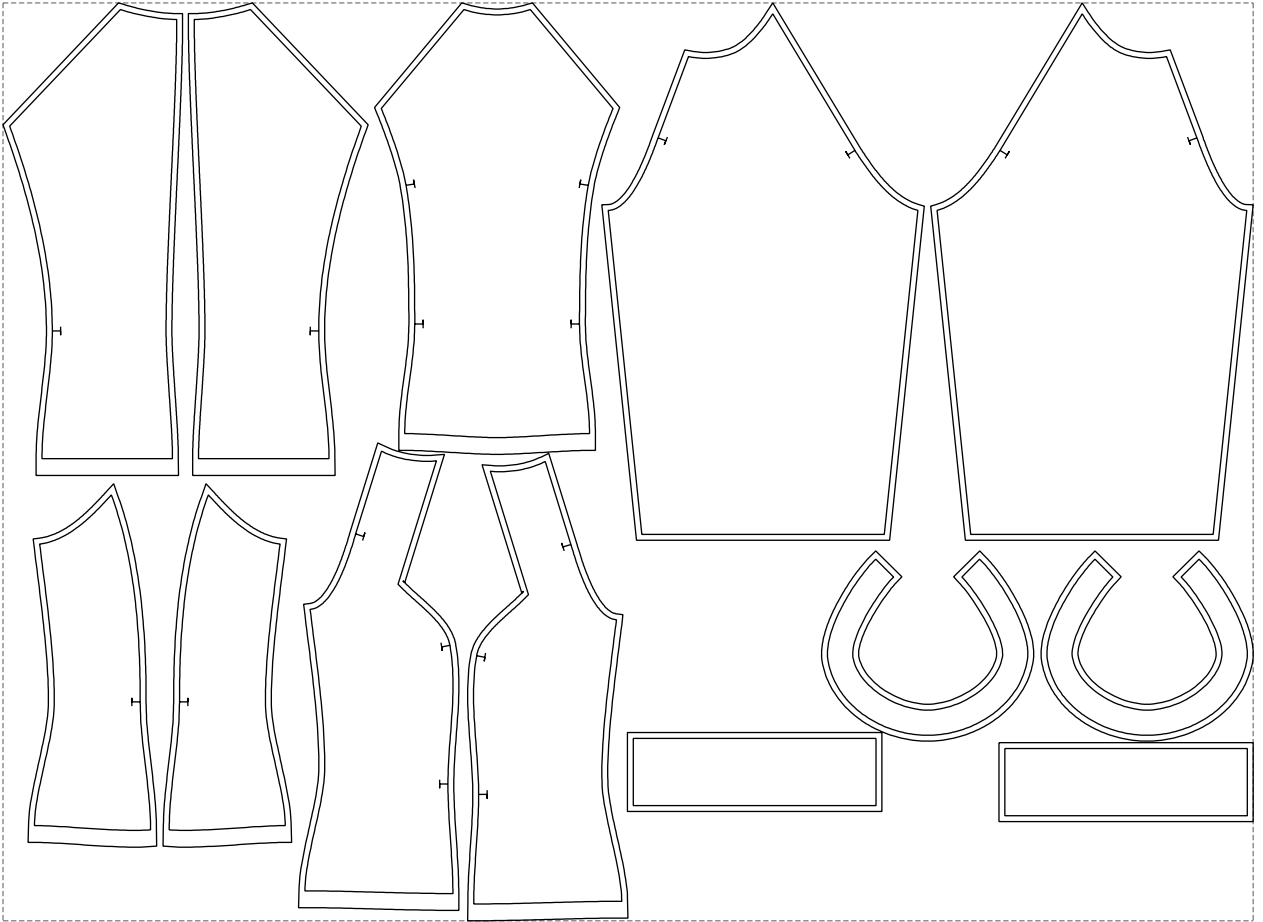

# Example

size:1488.96 x1093.48 mm

Maneken =1 ver.0

rz\_1=170

rz\_16=112

rz\_17=96.2

rz\_18=94

rz\_19=120