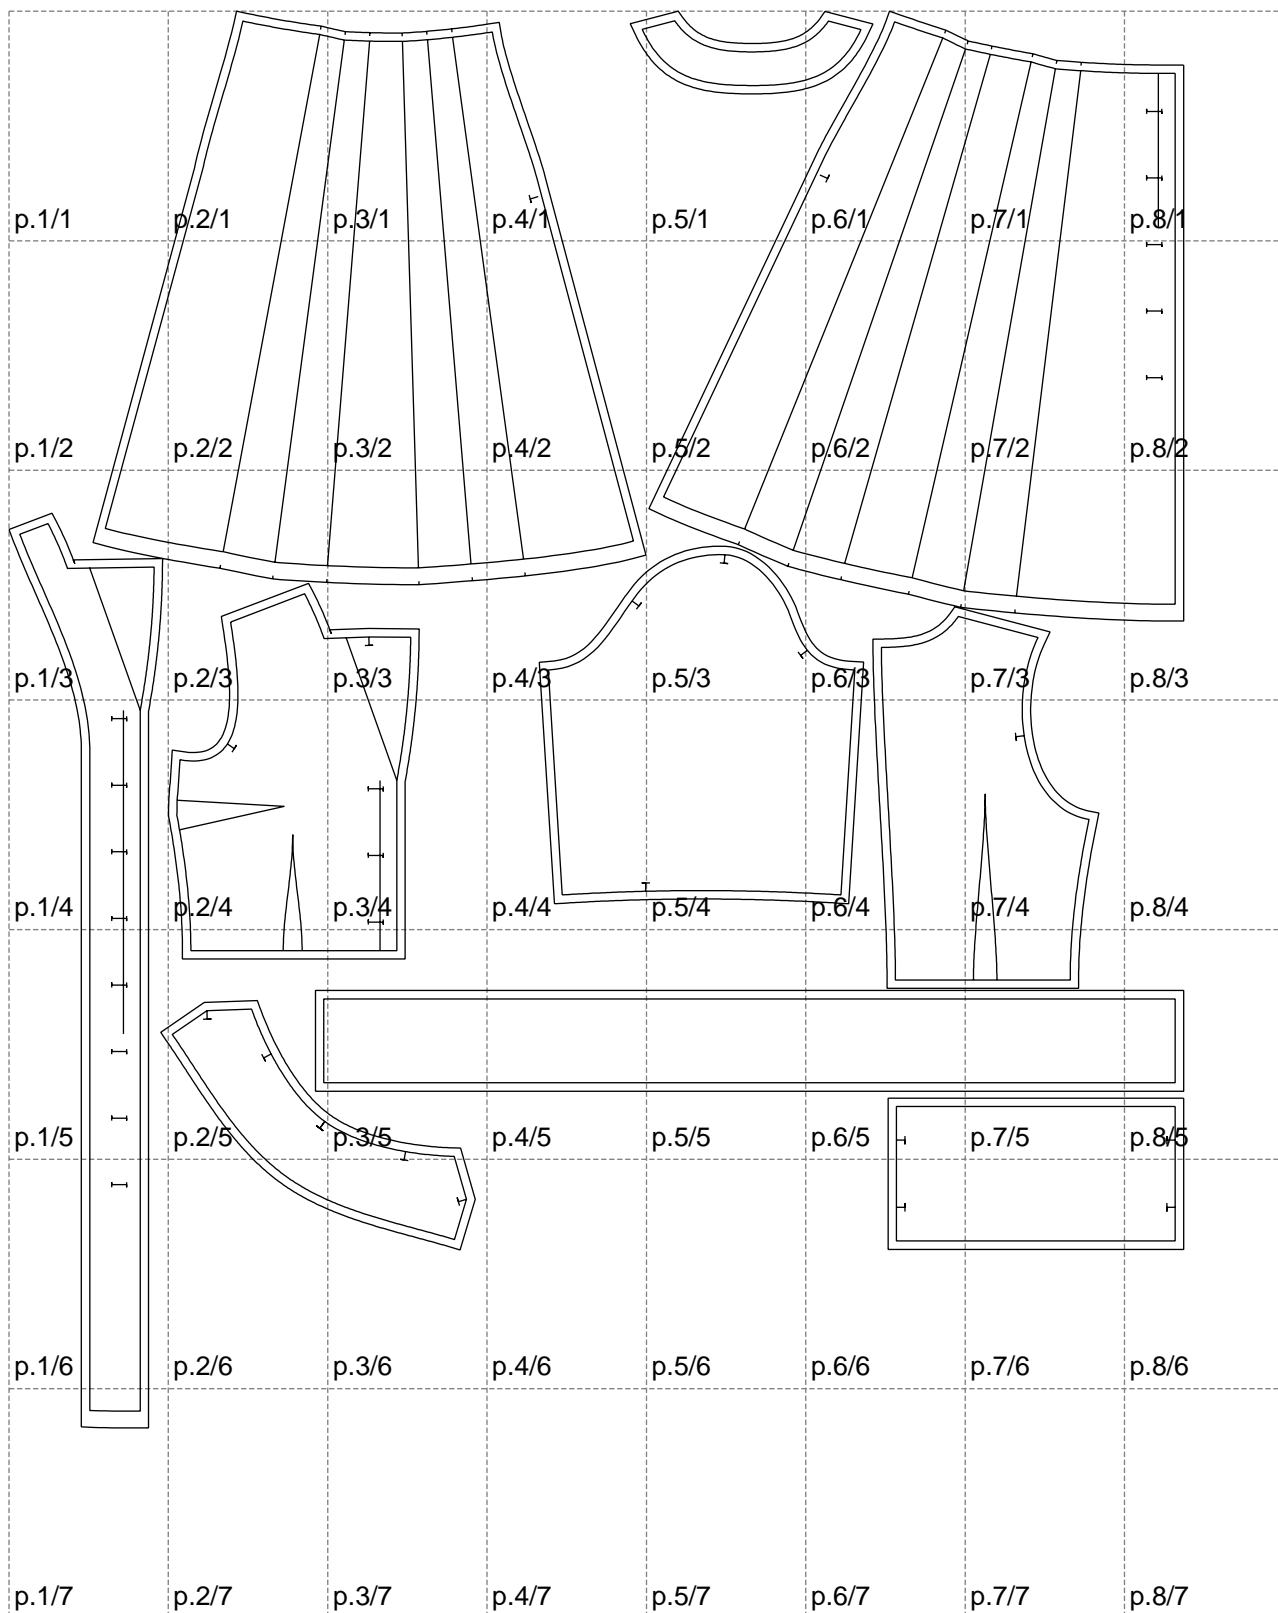

Not for print

Paper size: A4, size:1399.00 x1687.10 mm

# Example

size:1499.00 x2731.40 mm

Maneken =1 ver.0

rz\_1=170

rz\_16=88

rz\_17=75.6

rz\_18=67.6

rz\_19=96

rz\_20=94.6

---

. . . . .  
. . . . .  
. . . . .