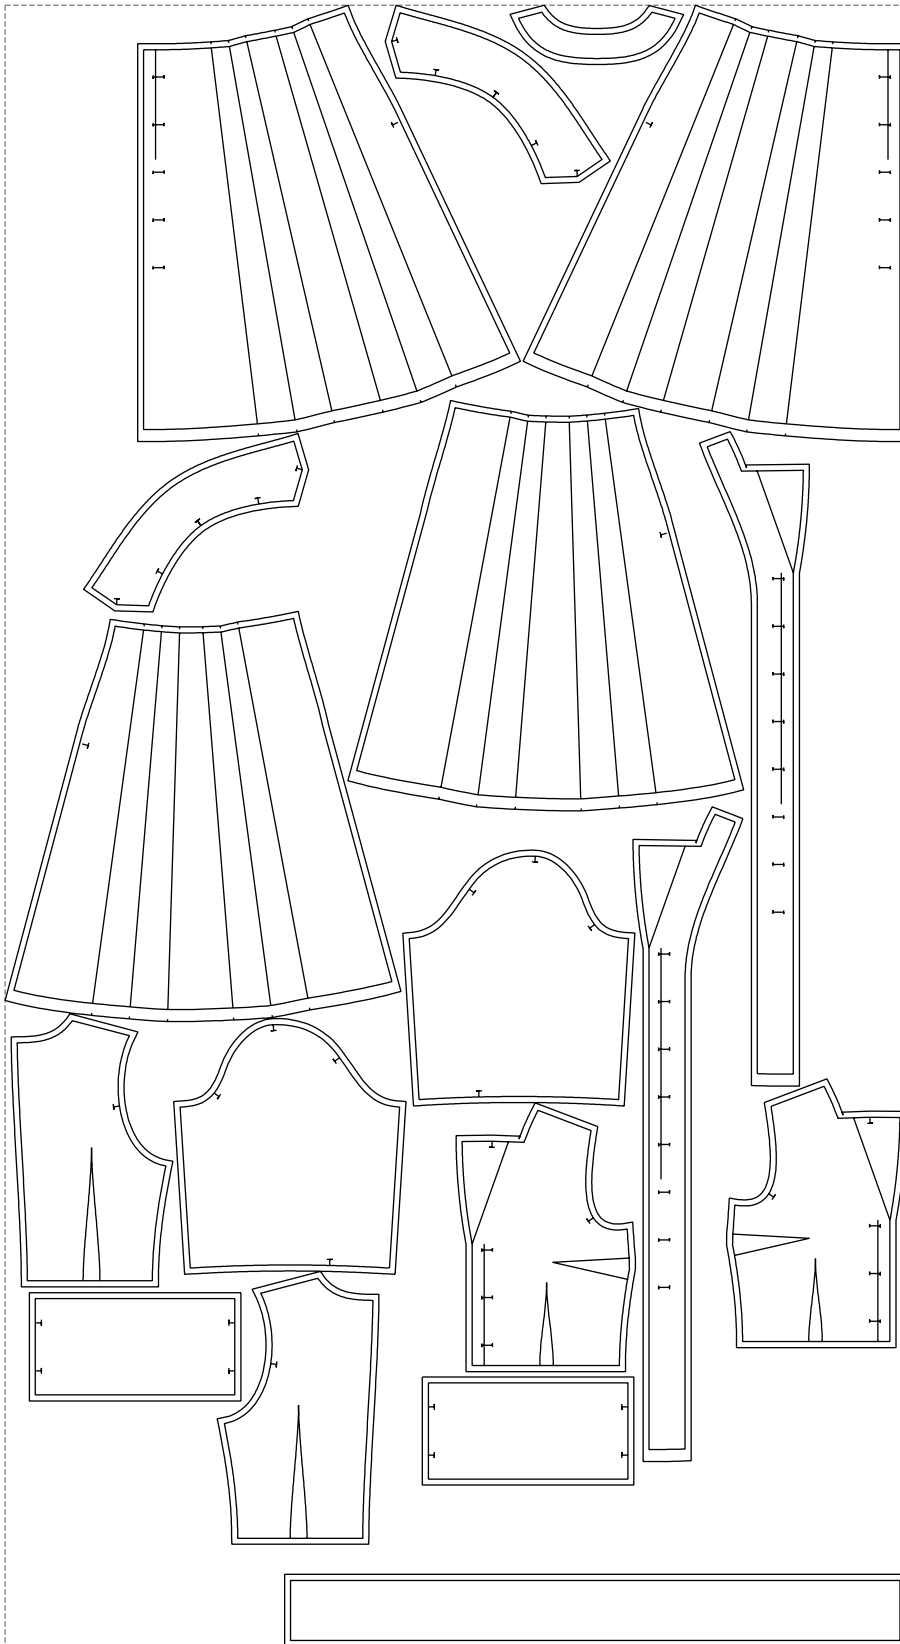

Not for print

Paper size: A4, size:1399.00 x1687.10 mm

# Example

size:1499.00 x2731.40 mm

Maneken =1 ver.0

rz\_1=170

rz\_16=88

rz\_17=75.6

rz\_18=67.6

rz\_19=96

rz\_20=94.6

---

. . . . .  
. . . . .  
. . . . .