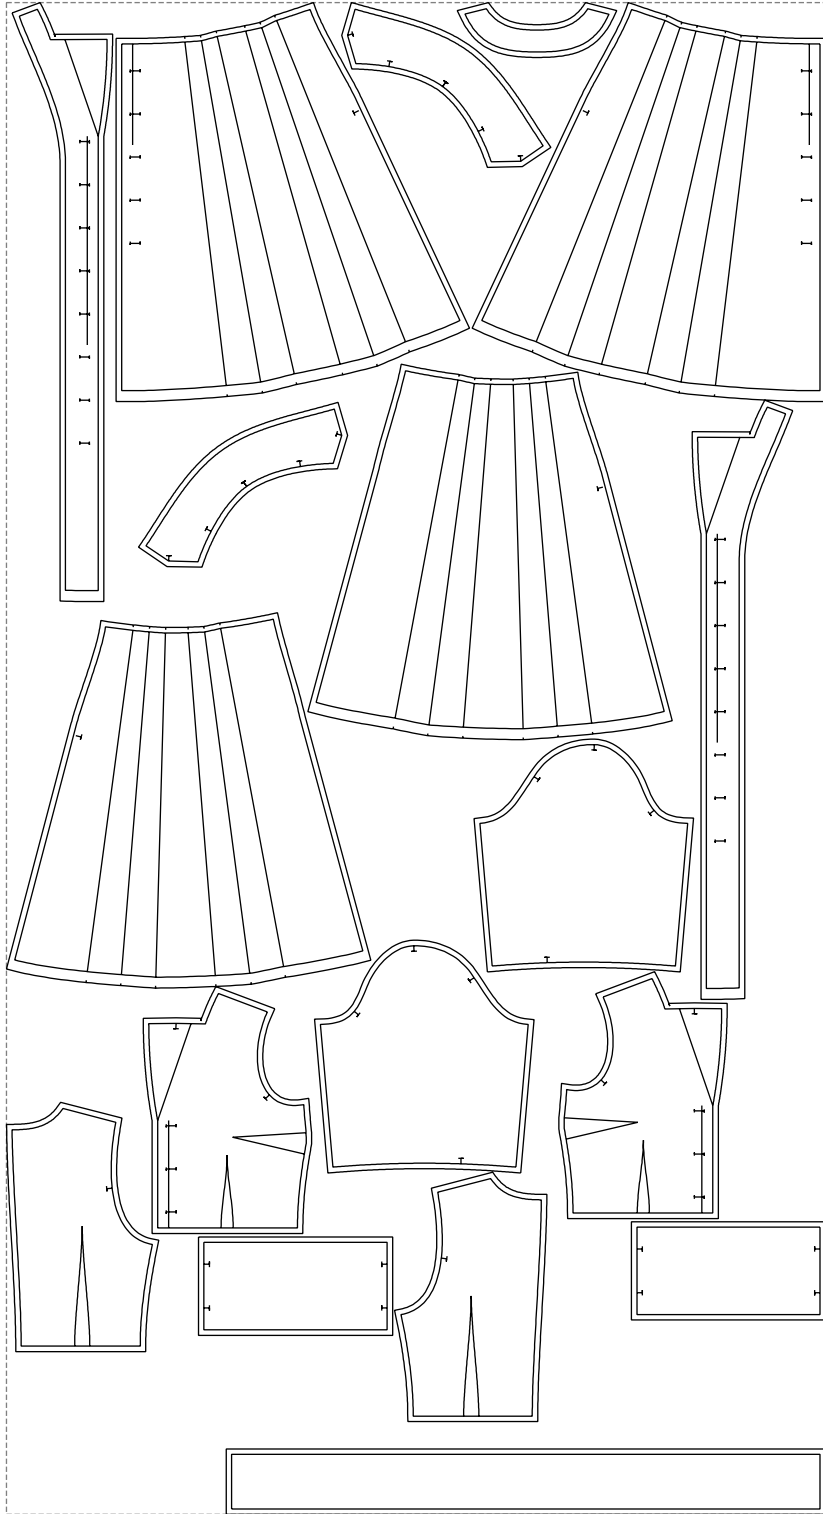

Not for print

Paper size: A4, size:1388.96 x1698.96 mm

# Example

size:1499.00 x2768.02 mm

Maneken =1 ver.0

rz\_1=170

rz\_16=92

rz\_17=78.8

rz\_18=71.8

rz\_19=100

rz\_20=98.1

---

. . . . .  
. . . . .  
. . . . .