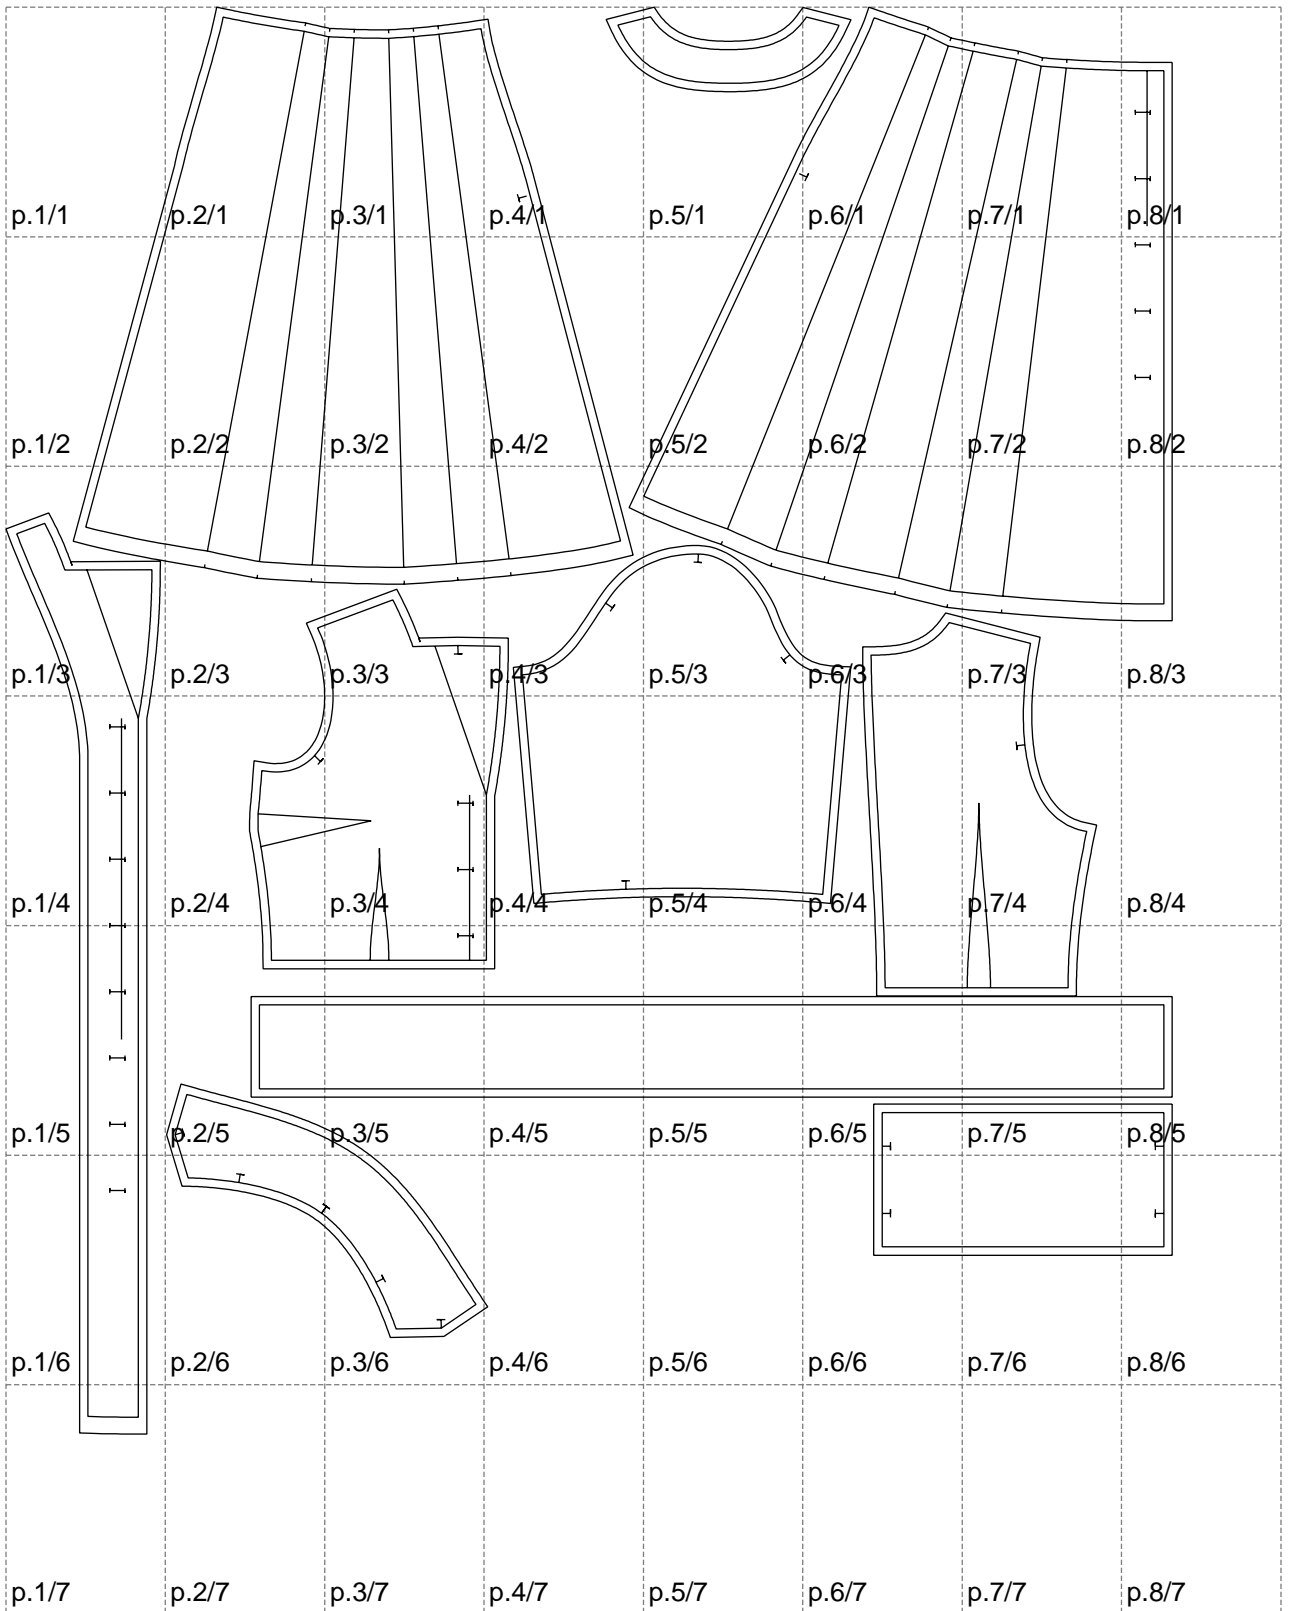

Not for print

Paper size: A4, size:1388.96 x1698.96 mm

# Example

size:1499.00 x2768.02 mm

Maneken =1 ver.0

rz\_1=170

rz\_16=92

rz\_17=78.8

rz\_18=71.8

rz\_19=100

rz\_20=98.1

---

. . . . .  
. . . . .  
. . . . .