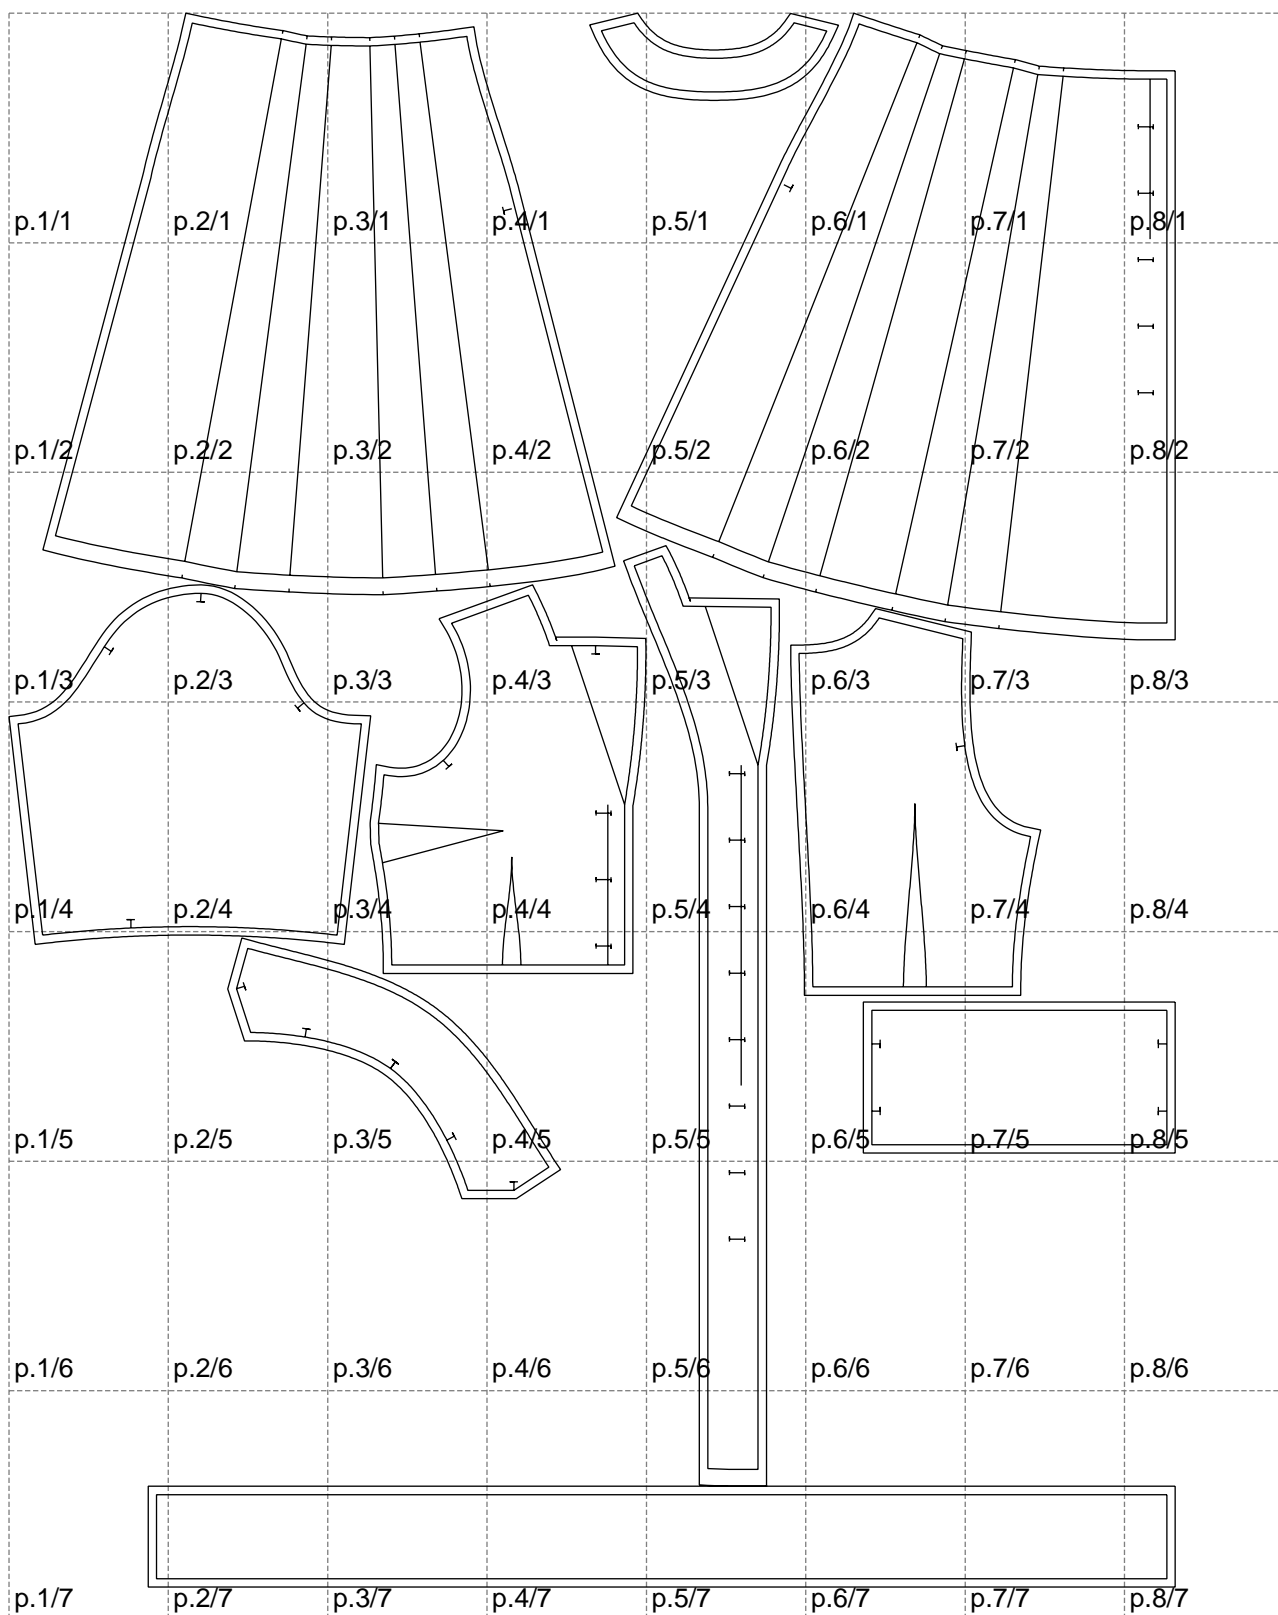

Not for print

Paper size: A4, size:1388.92 x1874.19 mm

# Example

size:1499.00 x3047.23 mm

Maneken =1 ver.0

rz\_1=170

rz\_16=100

rz\_17=85.4

rz\_18=80.2

rz\_19=108

rz\_20=105.4

---

. . . . .  
. . . . .  
. . . . .