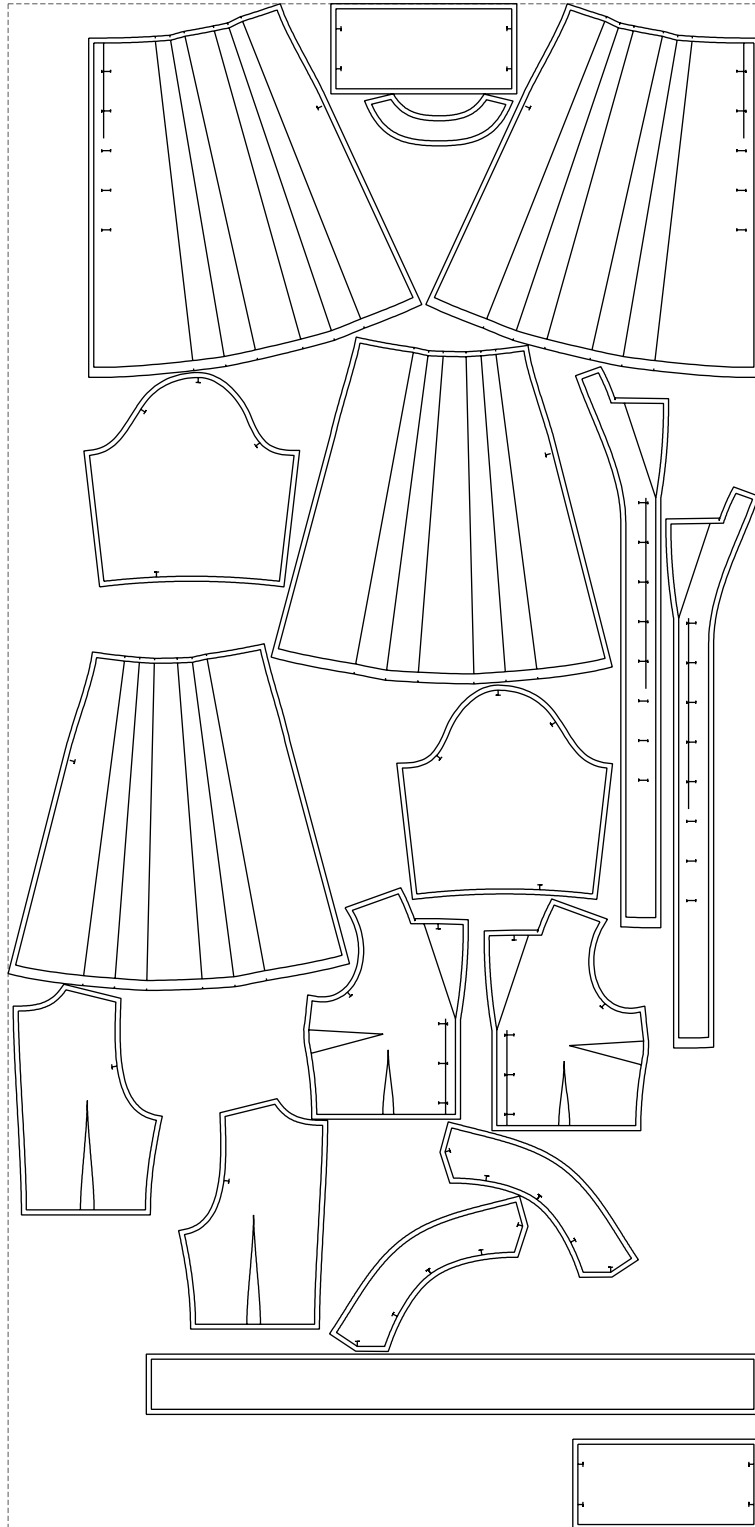

Not for print

Paper size: A4, size:1388.92 x1874.19 mm

# Example

size:1499.00 x3047.23 mm

Maneken =1 ver.0

rz\_1=170

rz\_16=100

rz\_17=85.4

rz\_18=80.2

rz\_19=108

rz\_20=105.4

---

. . . . .  
. . . . .  
. . . . .