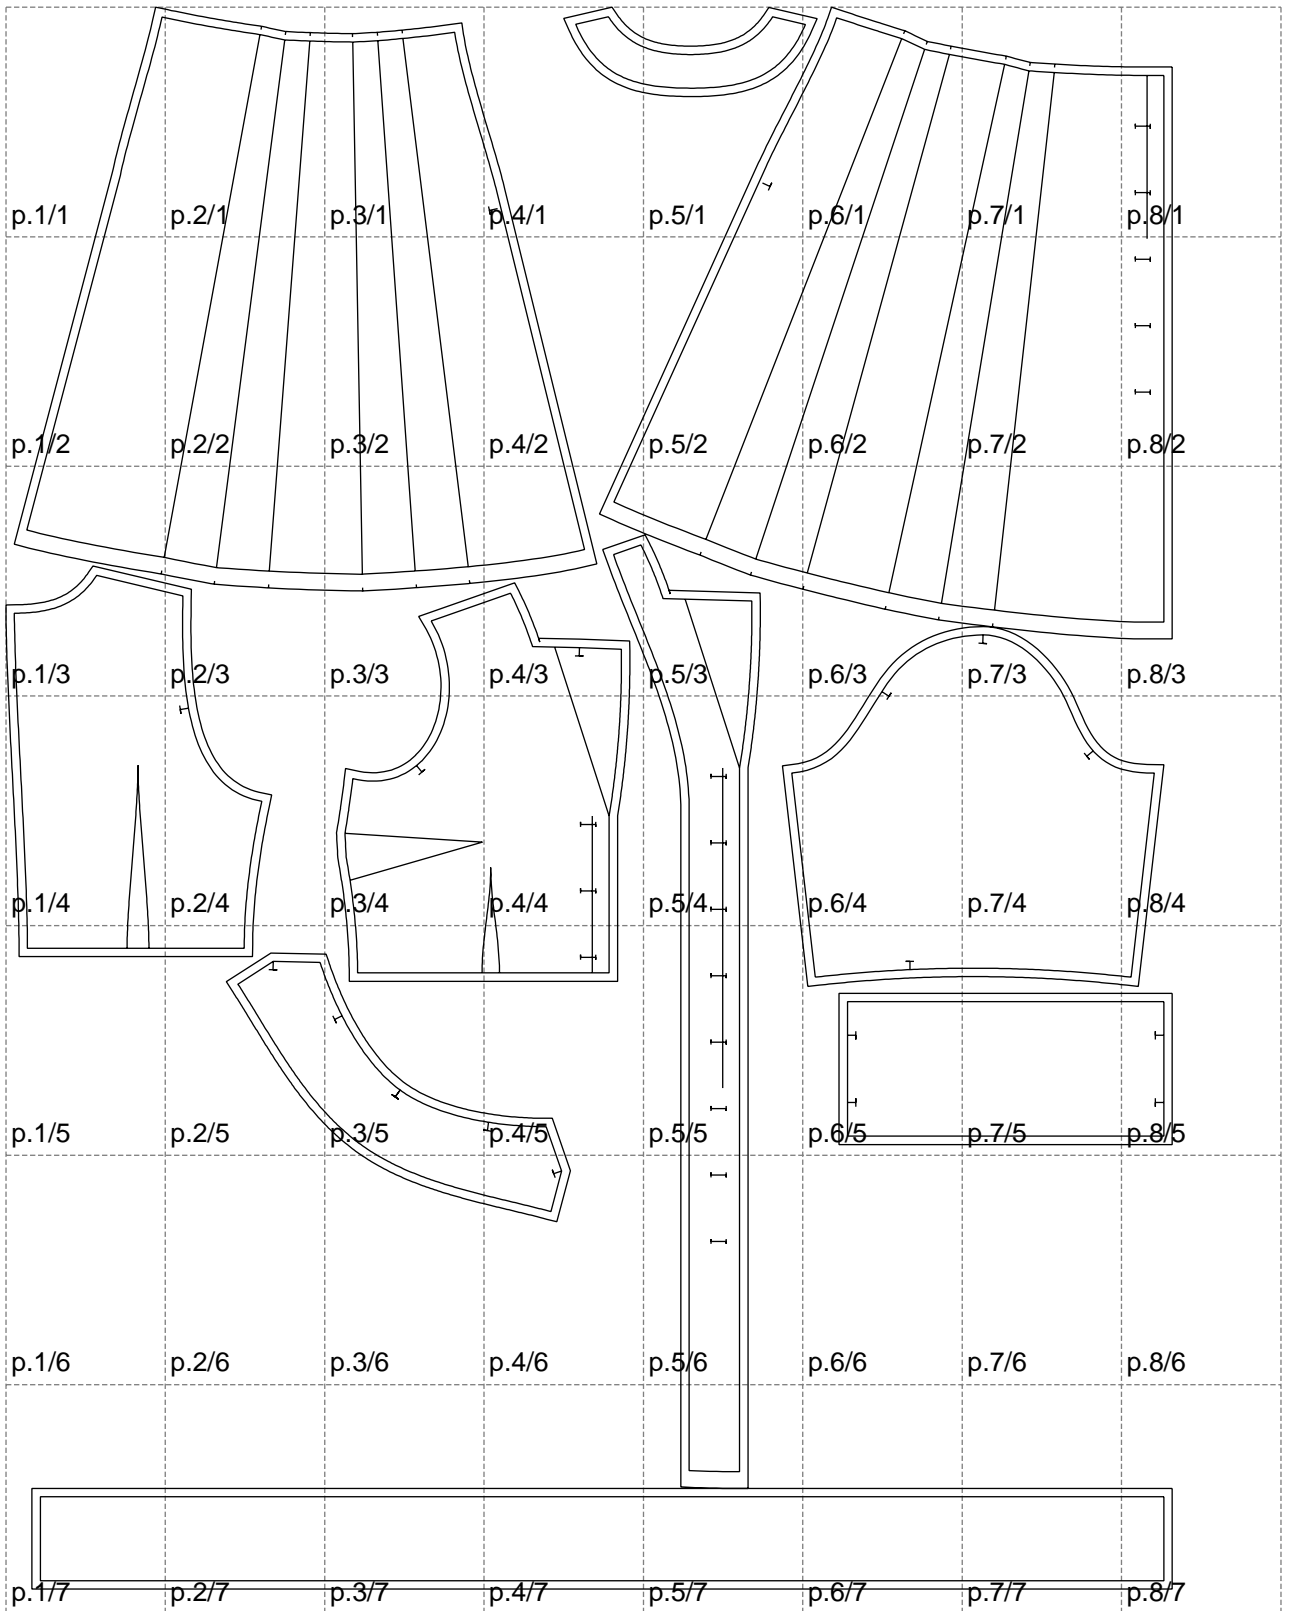

Not for print

Paper size: A4, size:1388.98 x1883.76 mm

# Example

size:1499.00 x3268.93 mm

Maneken =1 ver.0

rz\_1=170

rz\_16=108

rz\_17=92.5

rz\_18=89.2

rz\_19=116

rz\_20=113

---

. . . . .  
. . . . .  
. . . . .