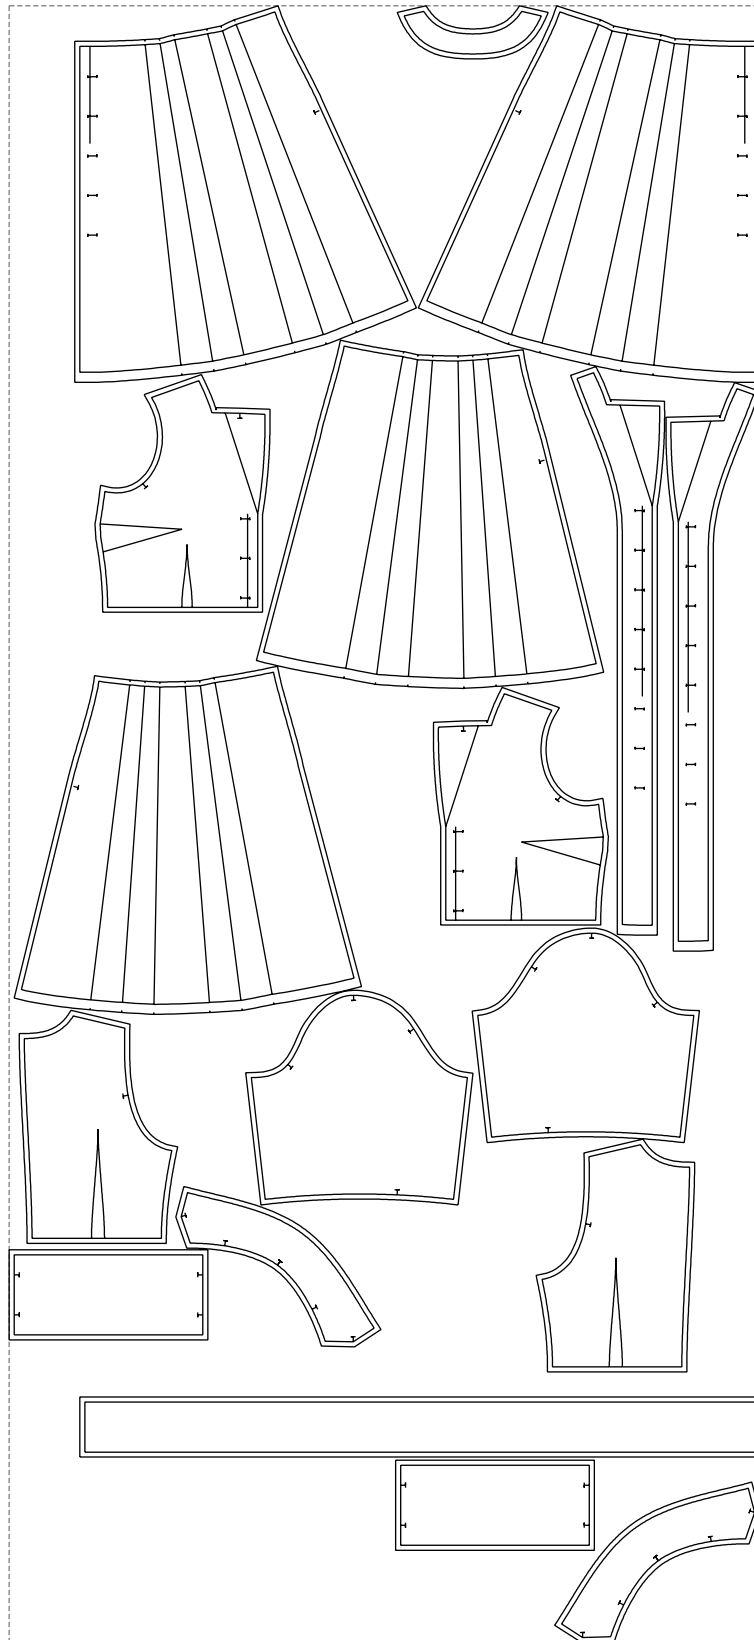

Not for print

Paper size: A4, size:1388.98 x1883.76 mm

# Example

size:1499.00 x3268.93 mm

Maneken =1 ver.0

rz\_1=170

rz\_16=108

rz\_17=92.5

rz\_18=89.2

rz\_19=116