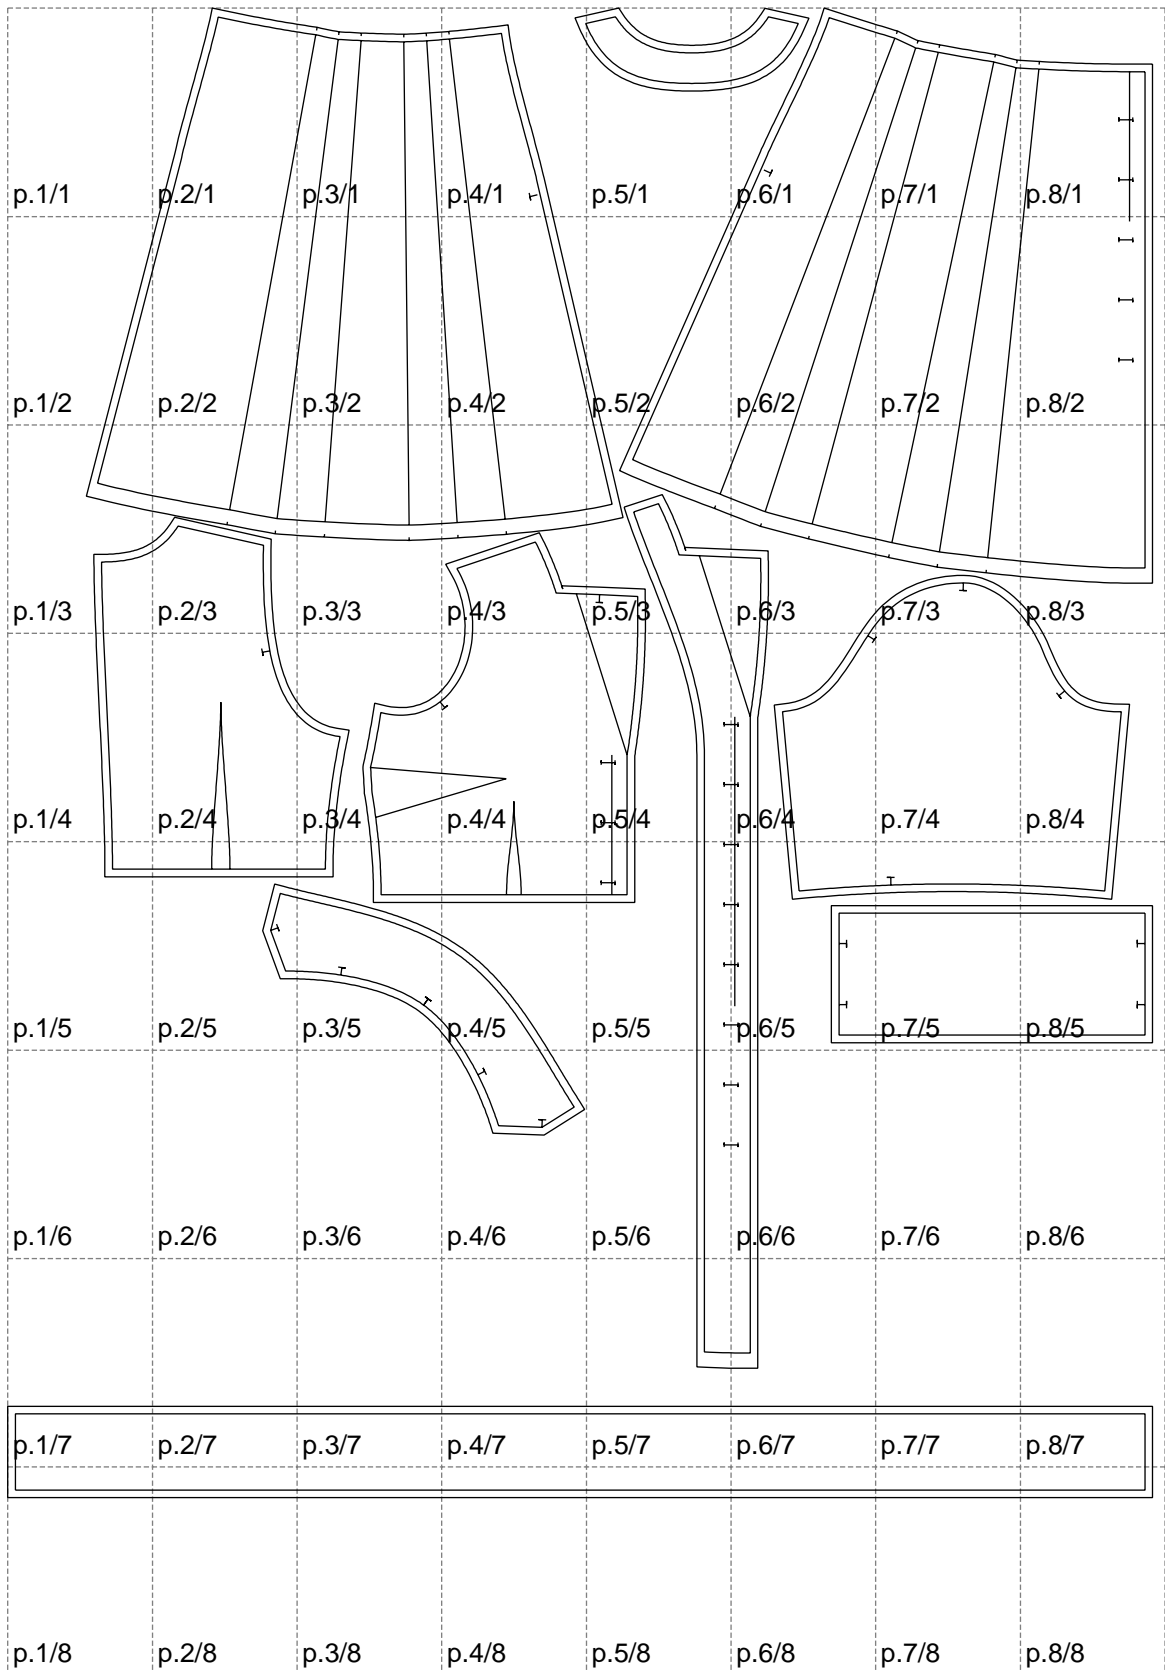

Not for print

Paper size: A4, size:1502.00 x1954.15 mm

# Example

size:1502.00 x3377.99 mm

Maneken =1 ver.0

rz\_1=170

rz\_16=116

rz\_17=100

rz\_18=98.8

rz\_19=124

rz\_20=121

---

. . . . .  
. . . . .  
. . . . .