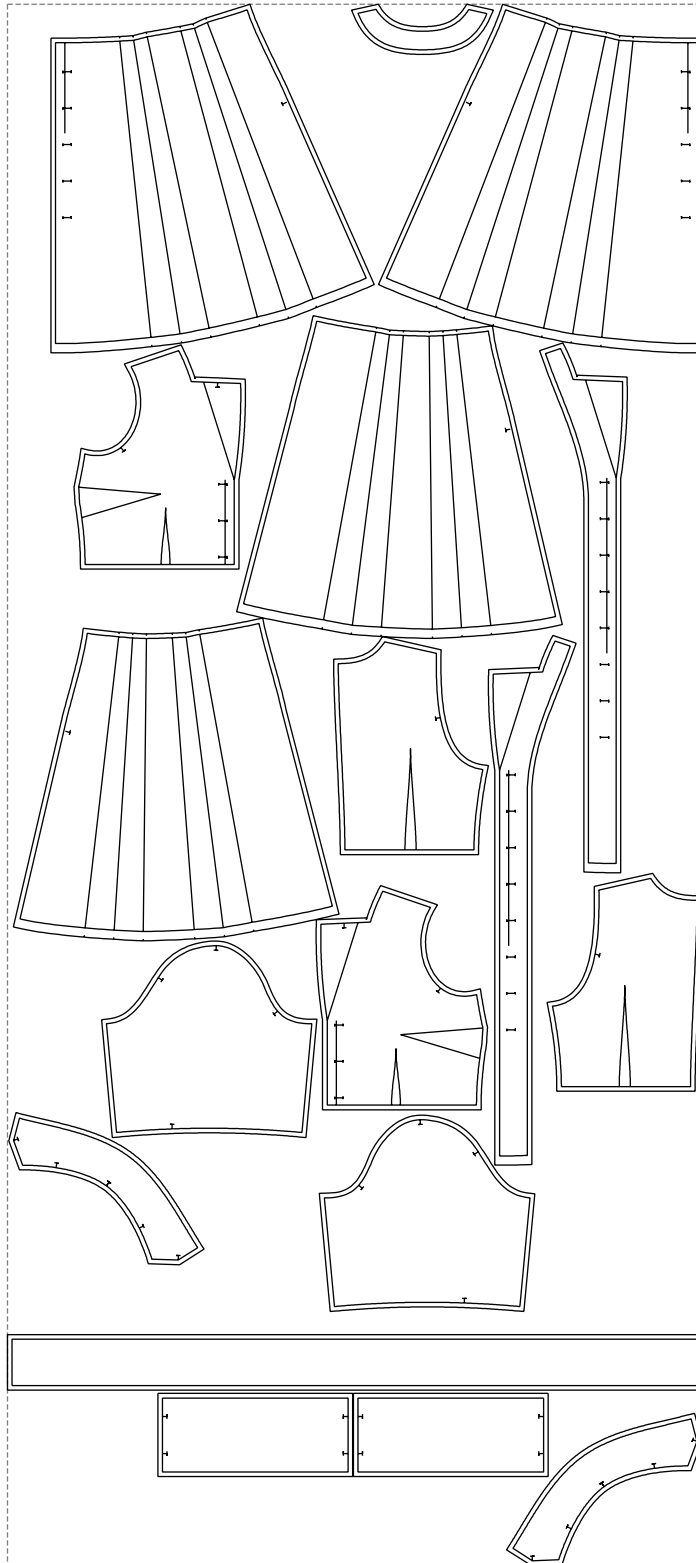

Not for print

Paper size: A4, size:1502.00 x1954.15 mm

# Example

size:1502.00 x3377.99 mm

Maneken =1 ver.0

rz\_1=170

rz\_16=116

rz\_17=100

rz\_18=98.8

rz\_19=124

rz\_20=121

---

. . . . .  
. . . . .  
. . . . .