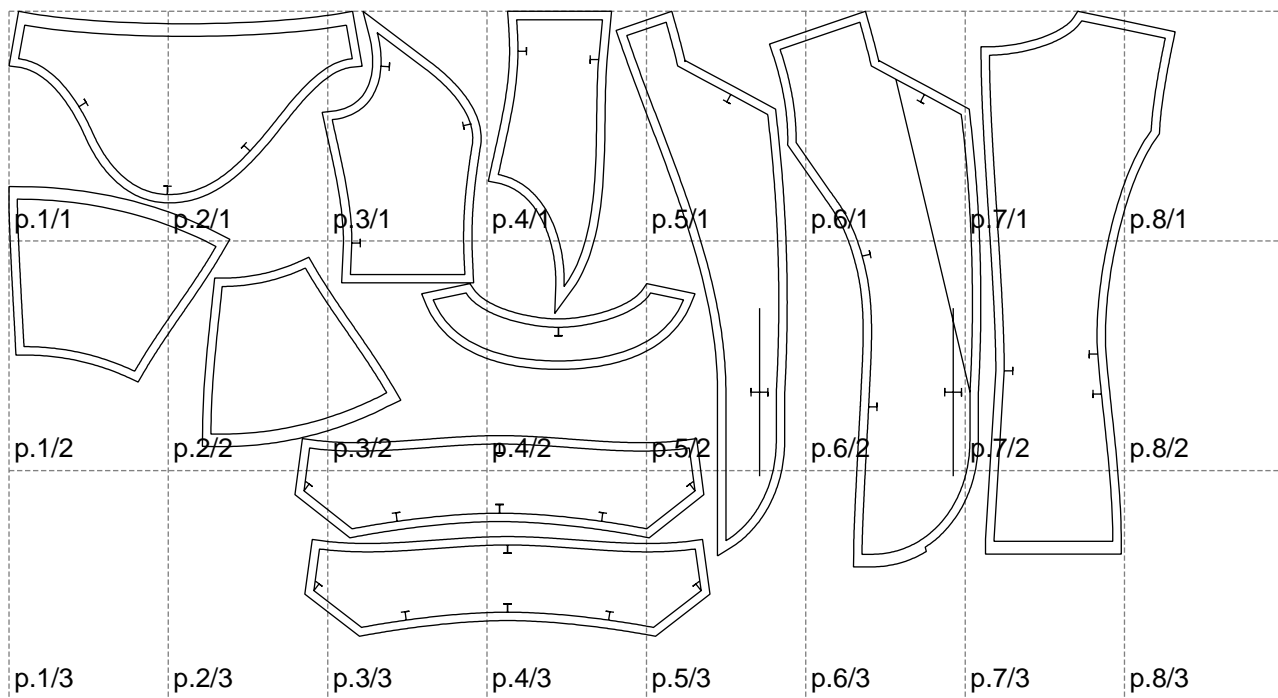

Not for print

Paper size: A4, size:1388.95 x744.21 mm

# Example

size:1458.81 x1196.73 mm

Maneken =1 ver.0

rz\_1=170

rz\_16=96

rz\_17=82

rz\_18=76

rz\_19=104

rz\_20=101.8

---

. . . . .  
. . . . .  
. . . . .