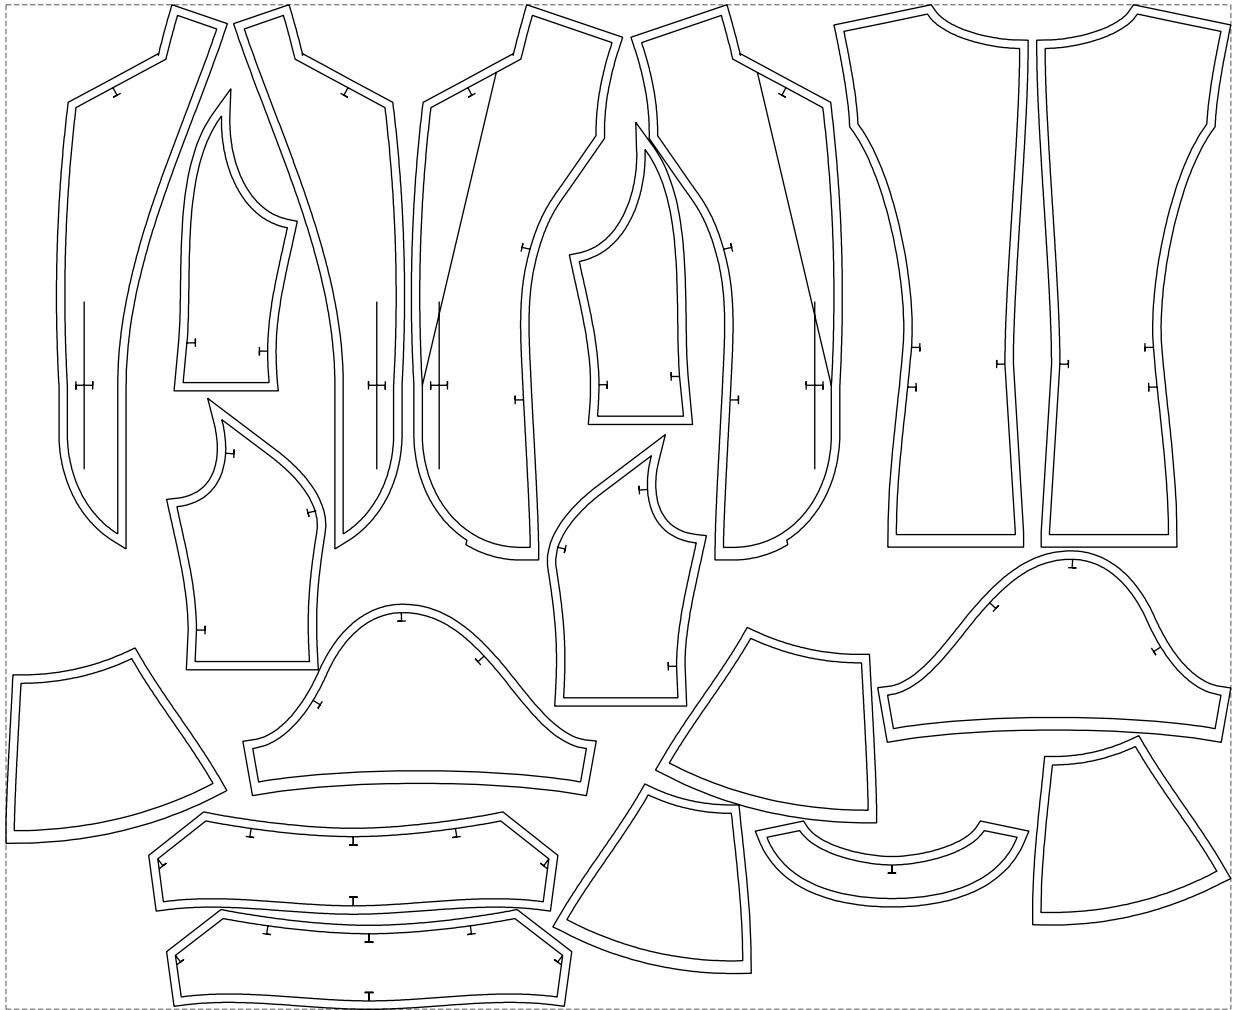

Not for print

Paper size: A4, size:1388.95 x744.21 mm

# Example

size:1458.81 x1196.73 mm

Maneken =1 ver.0

rz\_1=170

rz\_16=96

rz\_17=82

rz\_18=76

rz\_19=104

rz\_20=101.8

---

. . . . .  
. . . . .  
. . . . .