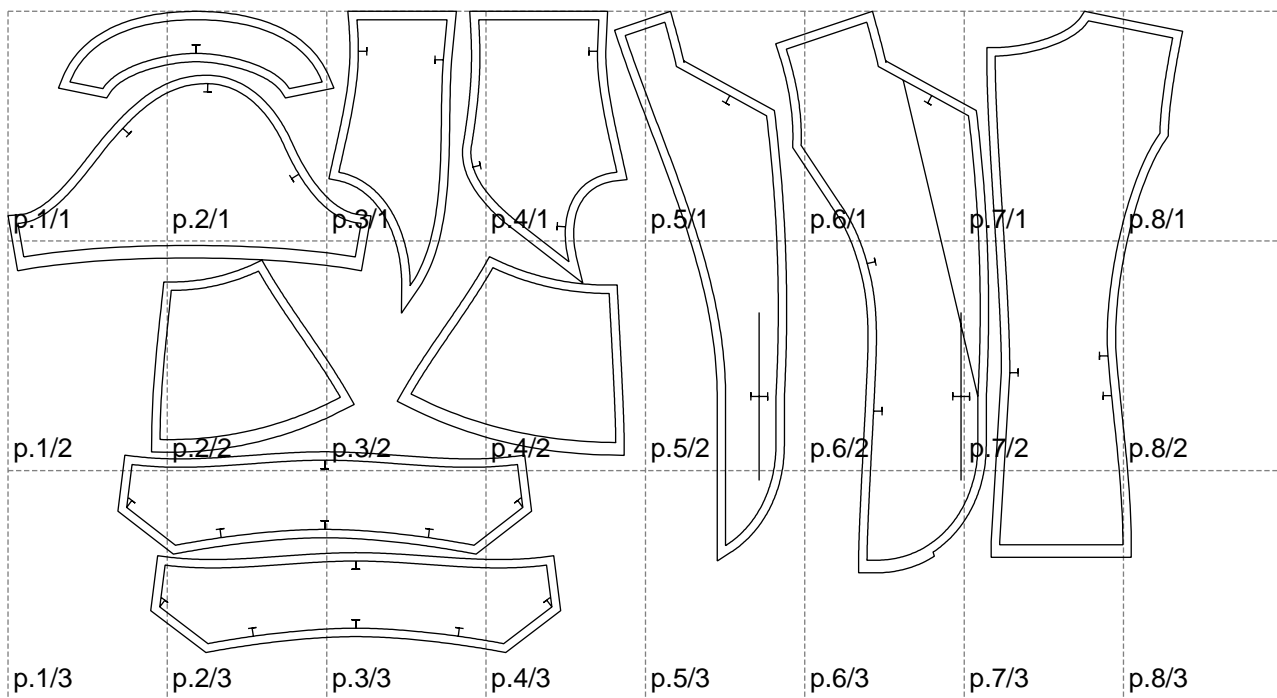

Not for print

Paper size: A4, size:1399.00 x763.54 mm

# Example

size:1499.00 x1188.51 mm

Maneken =1 ver.0

rz\_1=170

rz\_16=100

rz\_17=85.4

rz\_18=80.2

rz\_19=108

rz\_20=105.4

---

. . . . .  
. . . . .  
. . . . .