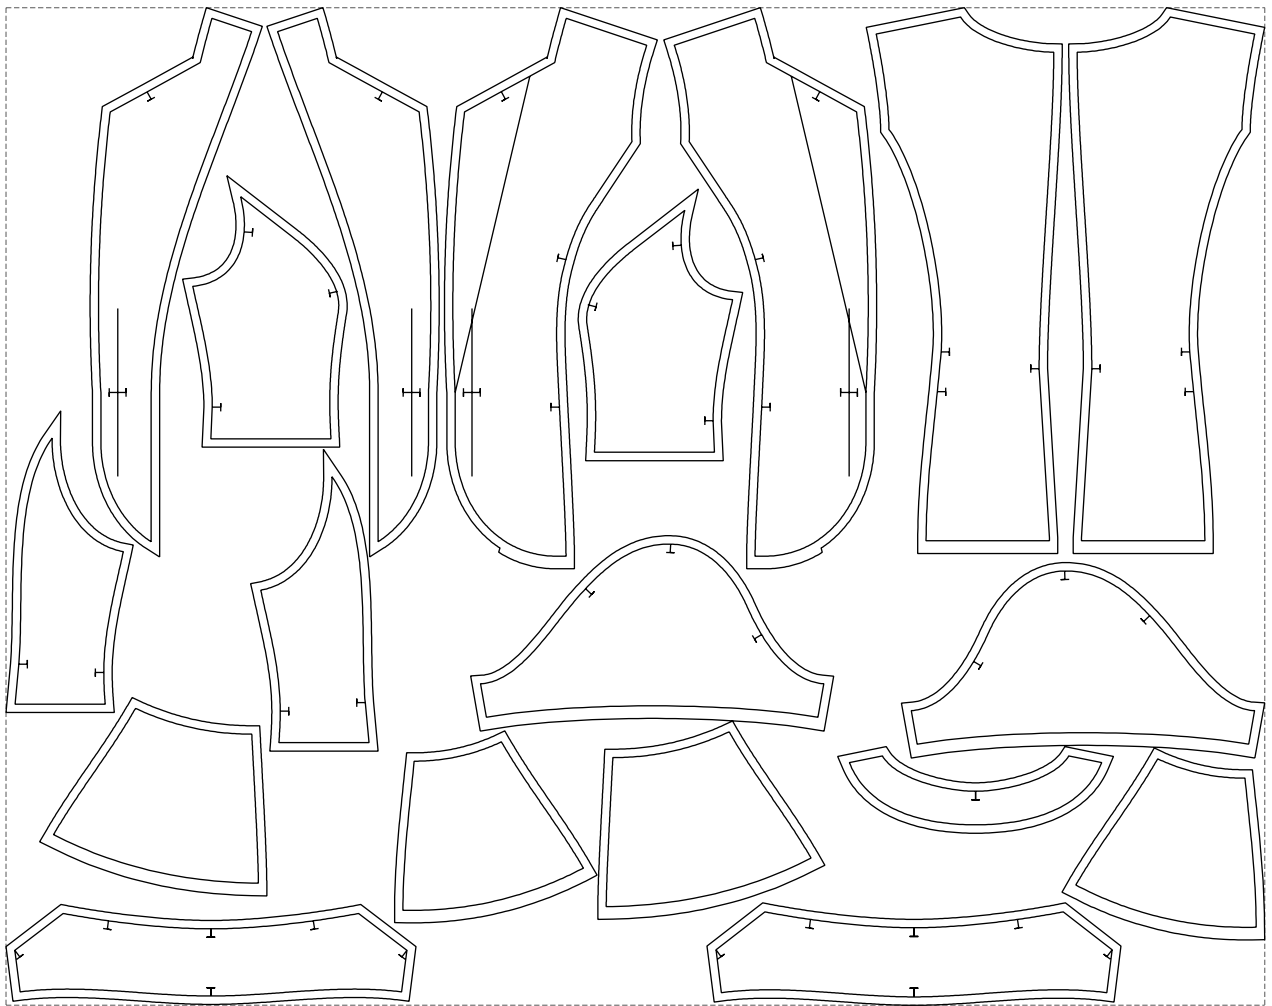

Not for print

Paper size: A4, size:1399.00 x763.54 mm

# Example

size:1499.00 x1188.51 mm

Maneken =1 ver.0

rz\_1=170

rz\_16=100

rz\_17=85.4

rz\_18=80.2

rz\_19=108

rz\_20=105.4

---

. . . . .  
. . . . .  
. . . . .