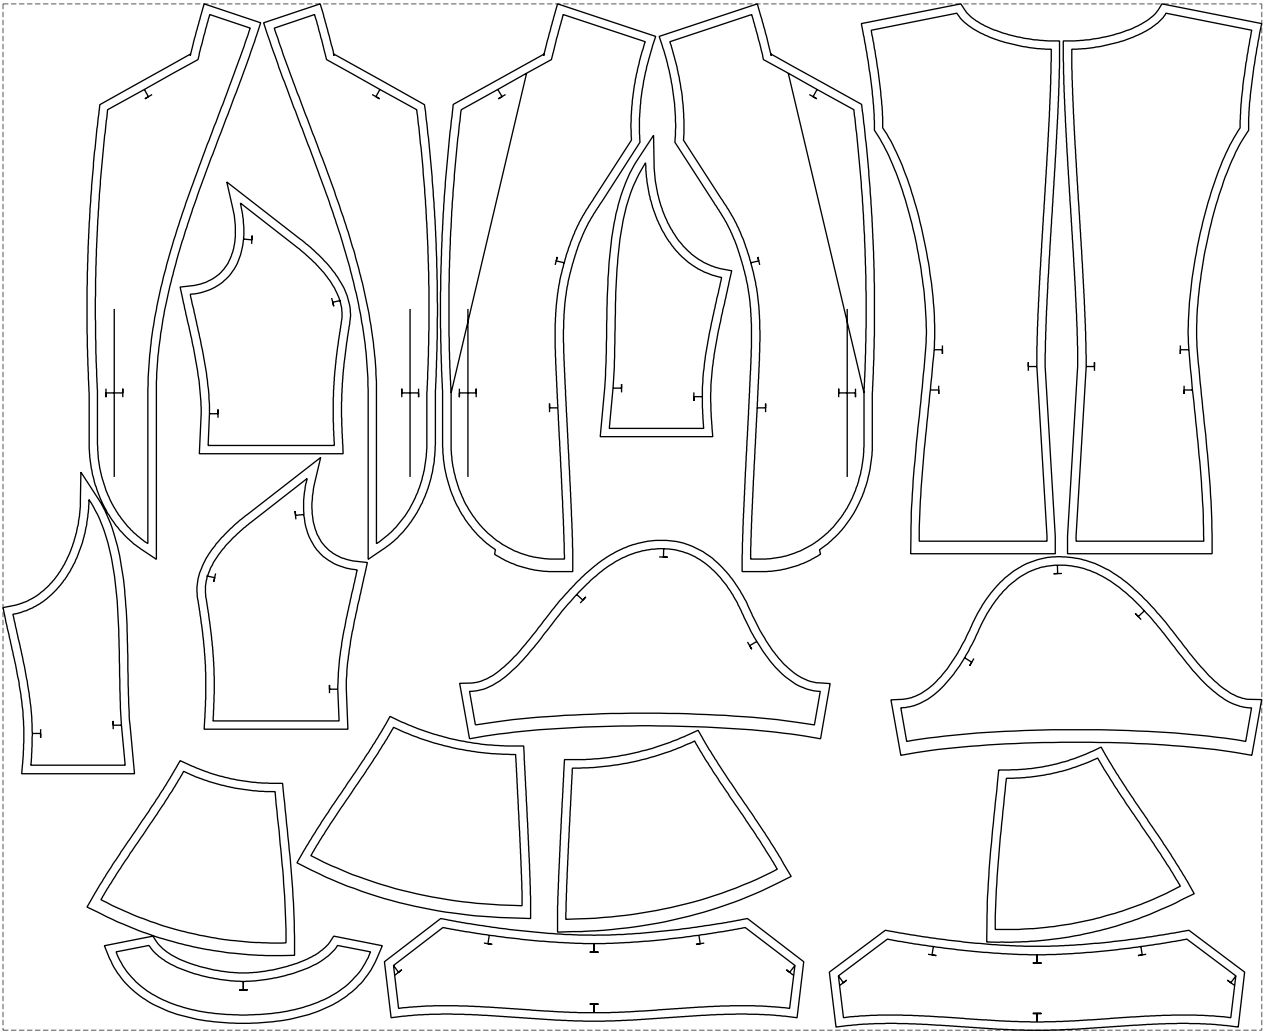

Not for print

Paper size: A4, size:1399.00 x735.49 mm

# Example

size:1499.00 x1222.57 mm

Maneken =1 ver.0

rz\_1=170

rz\_16=104

rz\_17=88.9

rz\_18=84.4

rz\_19=112

rz\_20=109.3

---

. . . . .  
. . . . .  
. . . . .