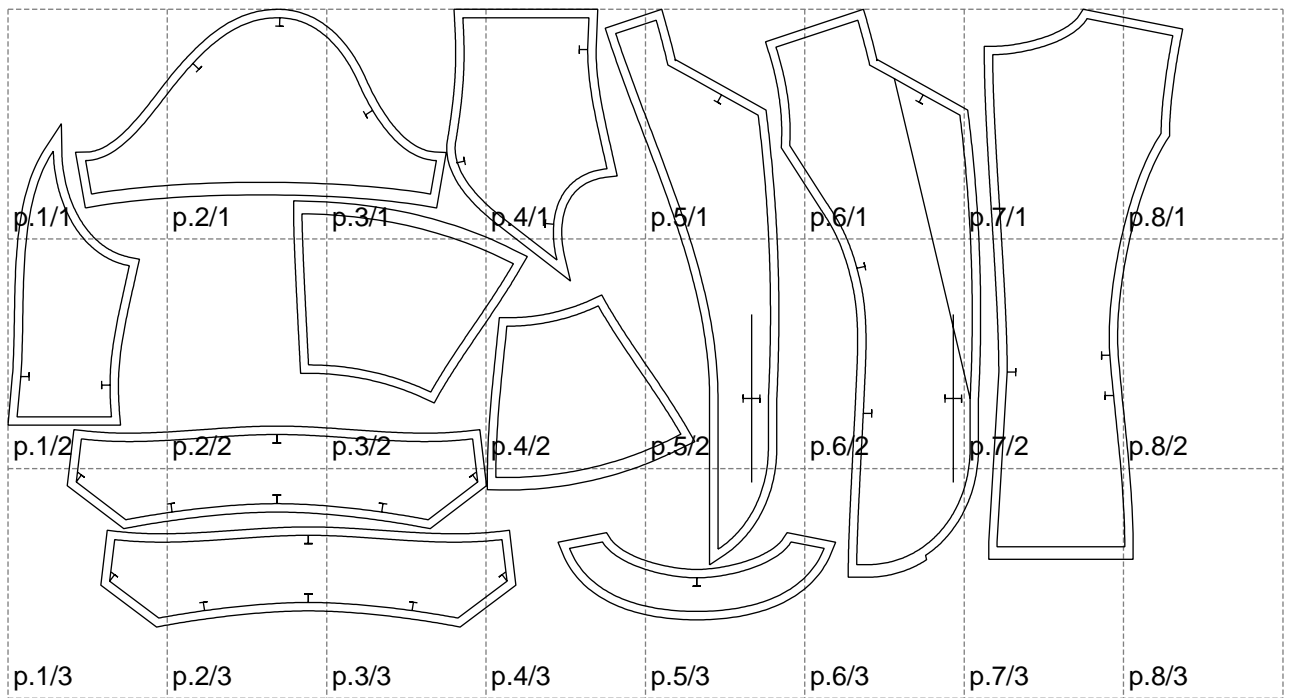

Not for print

Paper size: A4, size:1399.00 x735.49 mm

# Example

size:1499.00 x1222.57 mm

Maneken =1 ver.0

rz\_1=170

rz\_16=104

rz\_17=88.9

rz\_18=84.4

rz\_19=112

rz\_20=109.3

---

. . . . .  
. . . . .  
. . . . .