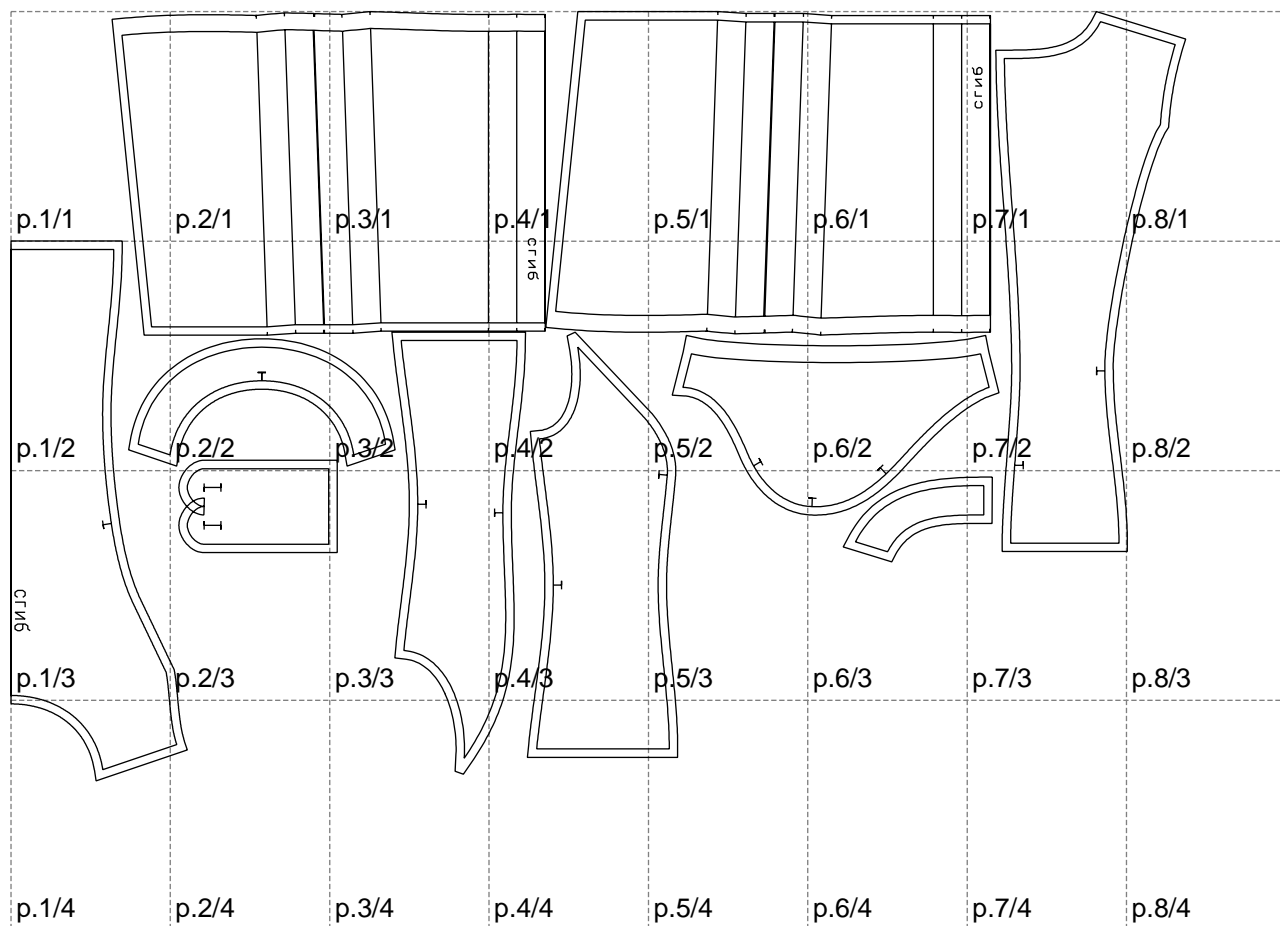

Not for print

Paper size: A4, size:1399.00 x915.96 mm

# Example

size:1488.98 x1510.04 mm

Maneken =1 ver.0

rz\_1=170

rz\_16=100

rz\_17=85.4

rz\_18=80.2

rz\_19=108

rz\_20=105.4

---

. . . . .  
. . . . .  
. . . . .