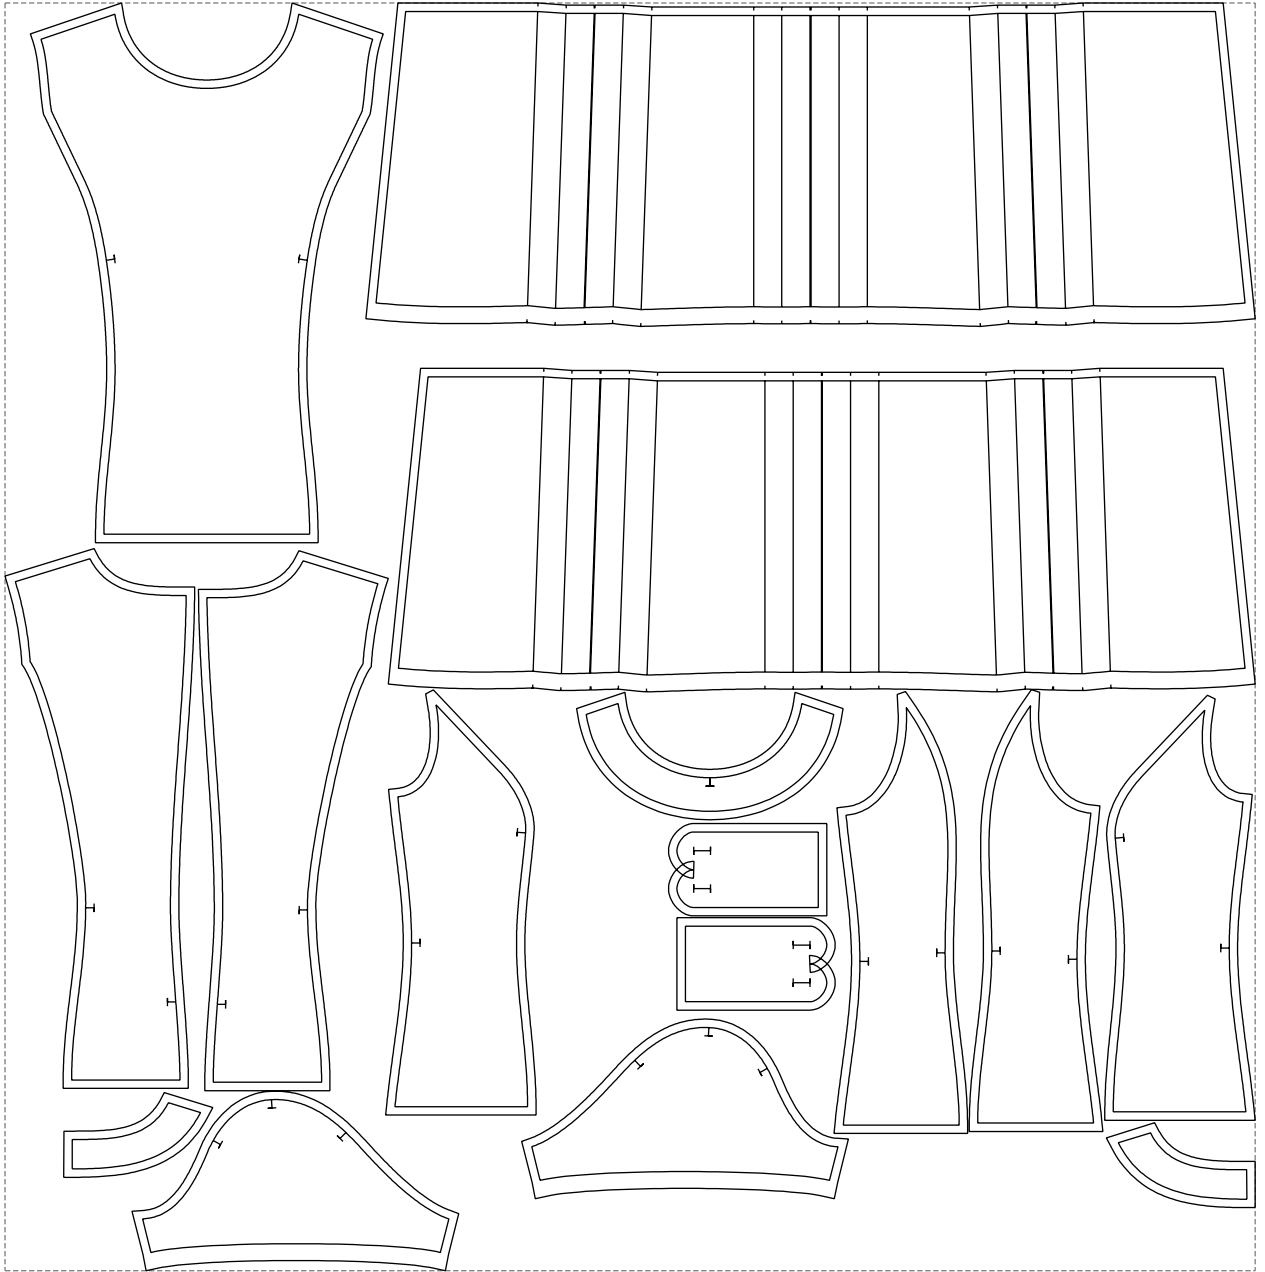

Not for print

Paper size: A4, size:1399.00 x915.96 mm

# Example

size:1488.98 x1510.04 mm

Maneken =1 ver.0

rz\_1=170

rz\_16=100

rz\_17=85.4

rz\_18=80.2

rz\_19=108