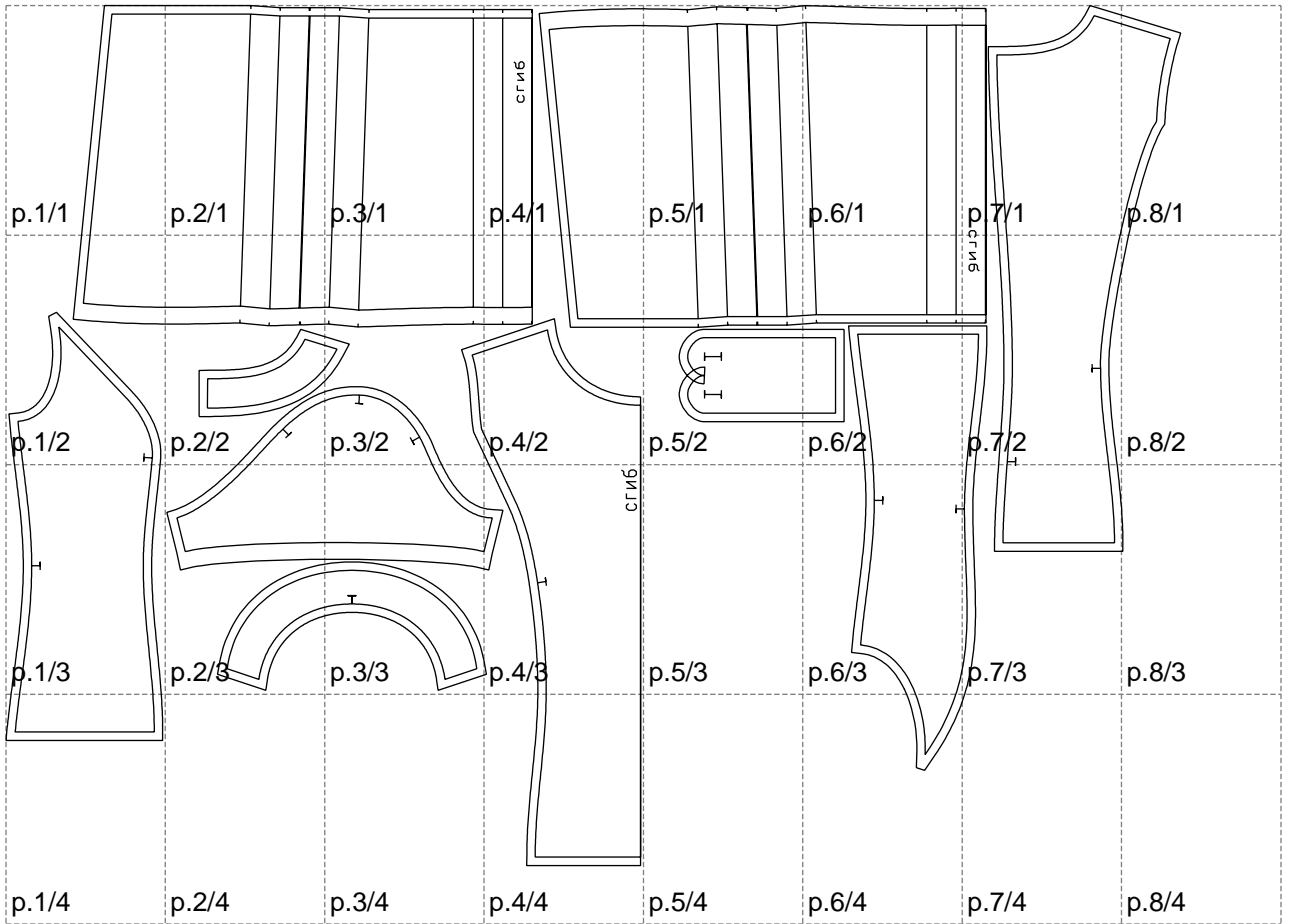

Not for print

Paper size: A4, size:1399.00 x1023.98 mm

# Example

size:1499.00 x1519.48 mm

Maneken =1 ver.0

rz\_1=170

rz\_16=104

rz\_17=88.9

rz\_18=84.4

rz\_19=112

rz\_20=109.3

---

. . . . .  
. . . . .  
. . . . .