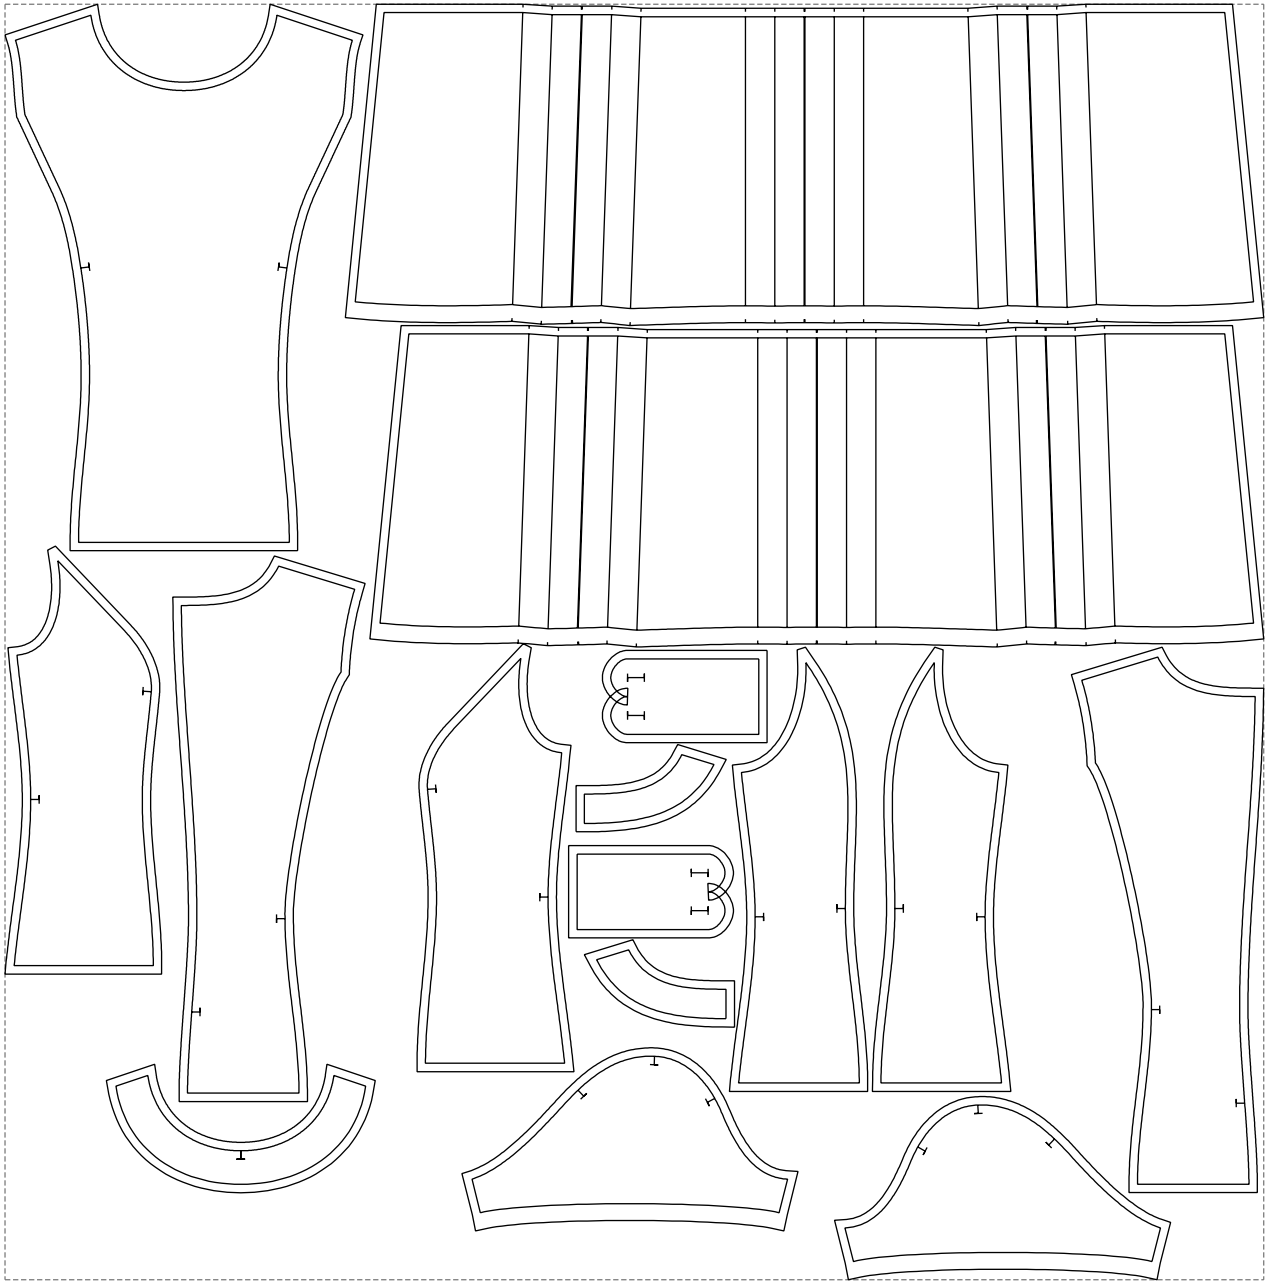

Not for print

Paper size: A4, size:1399.00 x1023.98 mm

# Example

size:1499.00 x1519.48 mm

Maneken =1 ver.0

rz\_1=170

rz\_16=104

rz\_17=88.9

rz\_18=84.4

rz\_19=112