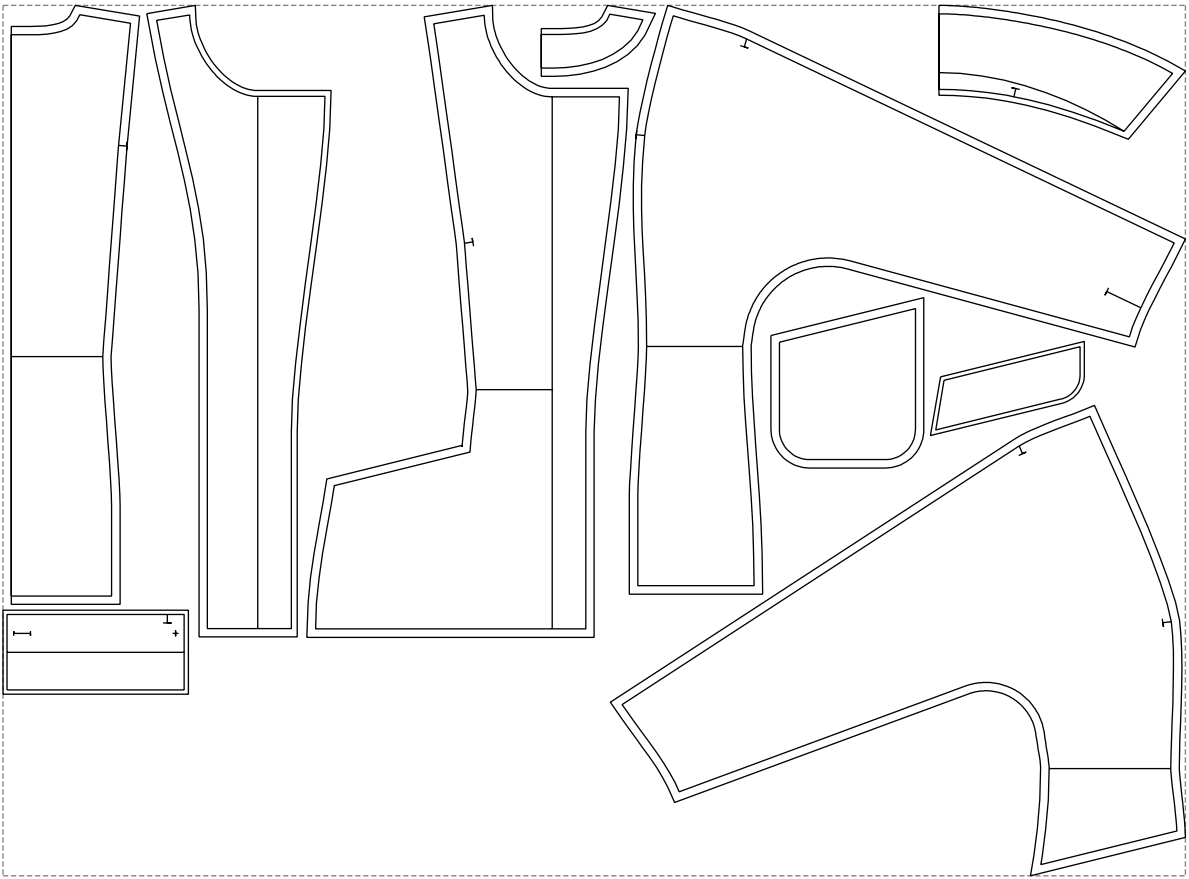

Not for print

Paper size: A4, size:1388.95 x1036.78 mm

# Example

size:1408.42 x1036.78 mm

Maneken =1 ver.0

rz\_1=170

rz\_16=92

rz\_17=78.8

rz\_18=71.8

rz\_19=100

rz\_20=98.1

---

. . . . .  
. . . . .  
. . . . .