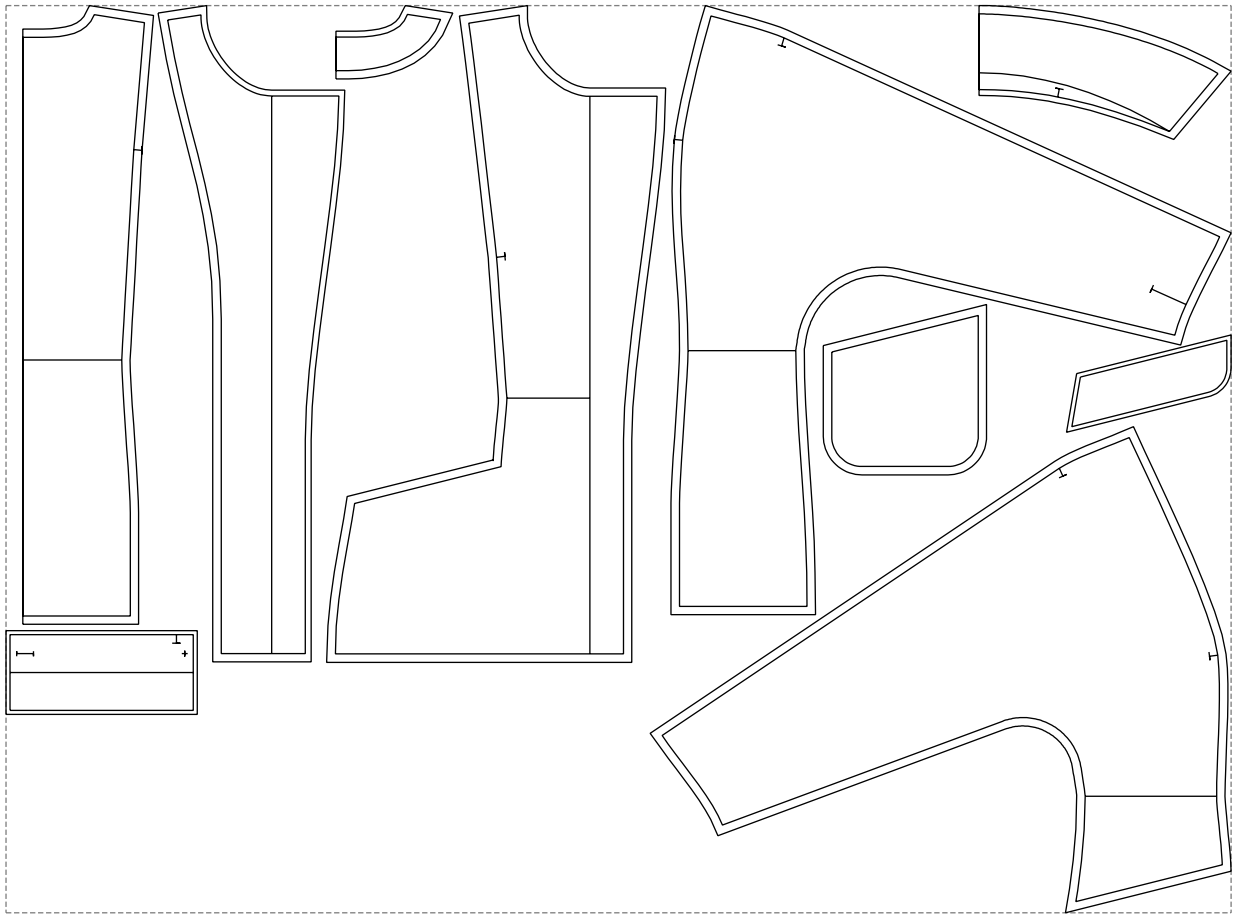

Not for print

Paper size: A4, size:1399.00 x1417.48 mm

# Example

size:1458.97 x1080.71 mm

Maneken =1 ver.0

rz\_1=170

rz\_16=100

rz\_17=85.4

rz\_18=80.2

rz\_19=108

rz\_20=105.4

---

. . . . .  
. . . . .  
. . . . .