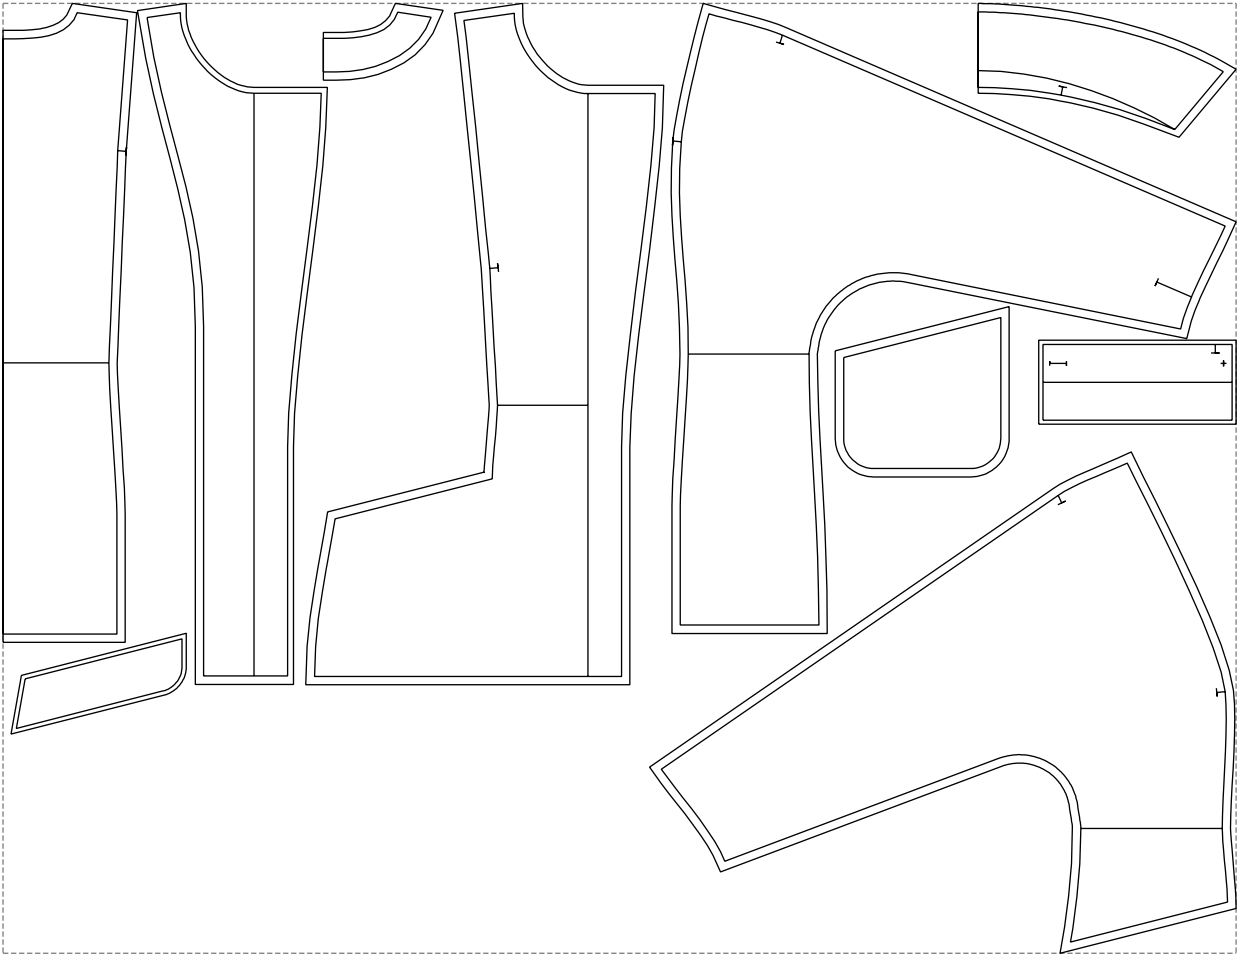

Not for print

Paper size: A4, size:1399.00 x1475.10 mm

# Example

size:1468.78 x1131.36 mm

Maneken =1 ver.0

rz\_1=170

rz\_16=108

rz\_17=92.5

rz\_18=89.2

rz\_19=116

rz\_20=113

---

. . . . .  
. . . . .  
. . . . .