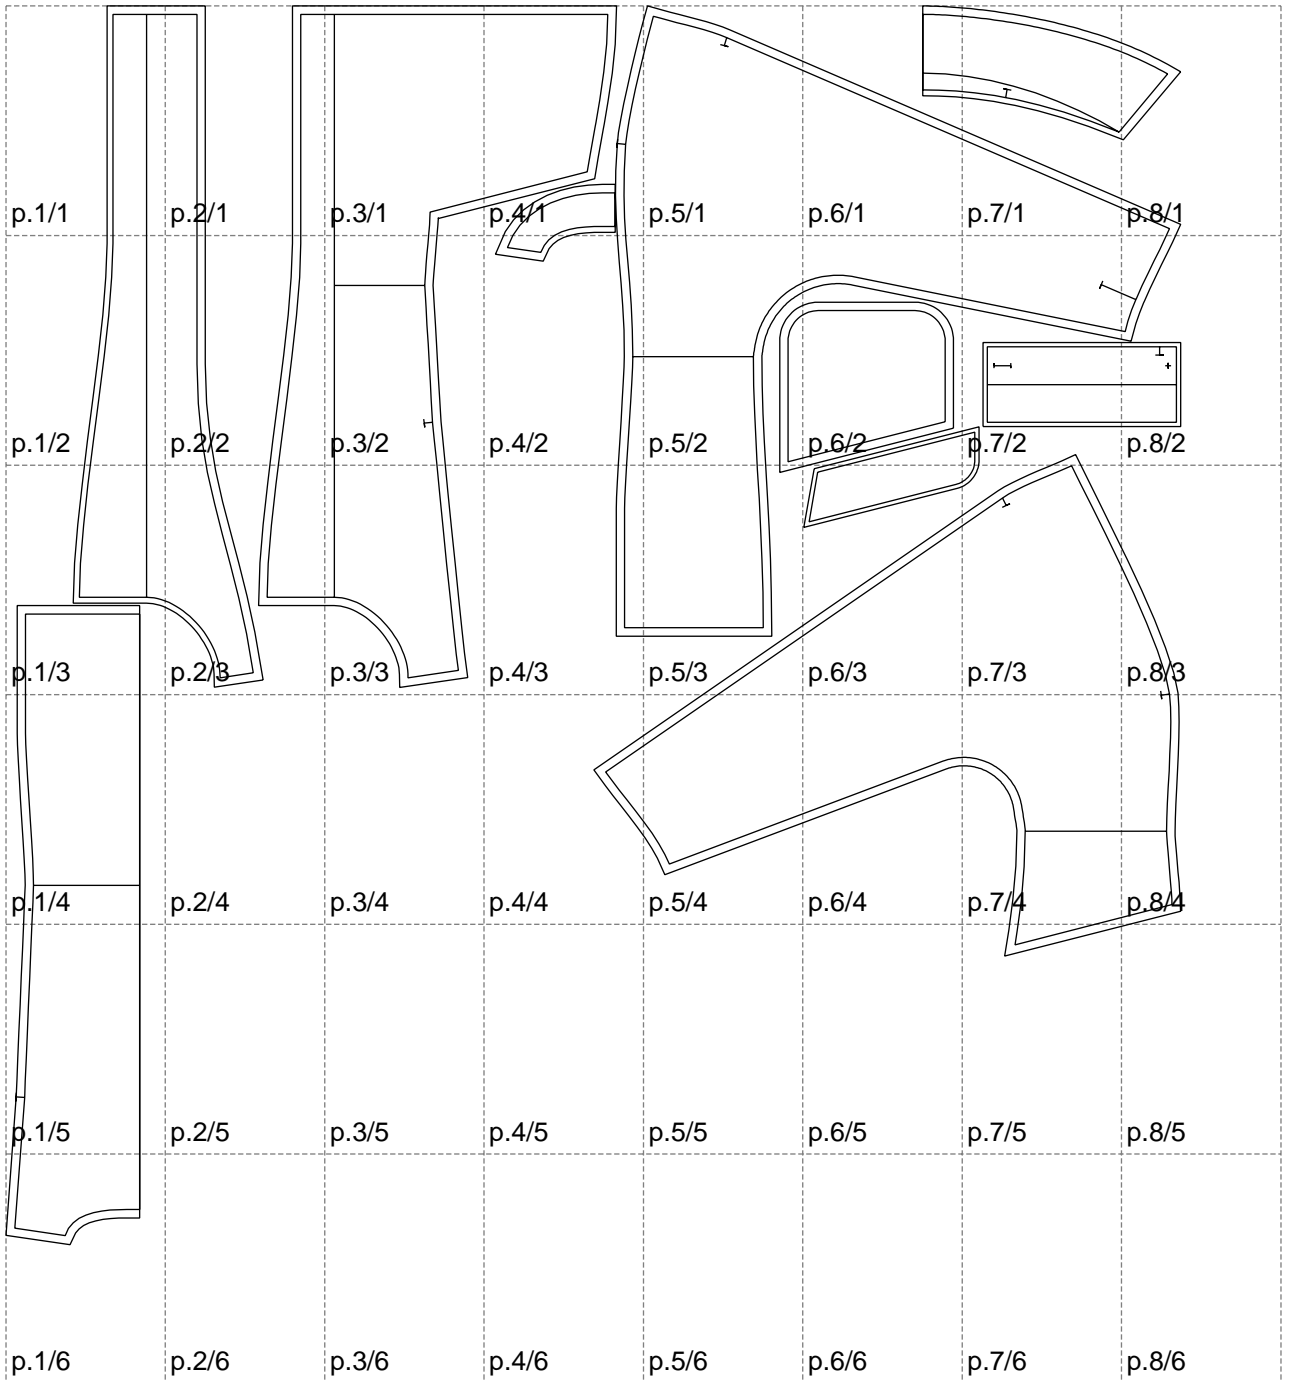

Not for print

Paper size: A4, size:1399.00 x1475.10 mm

# Example

size:1468.78 x1131.36 mm

Maneken =1 ver.0

rz\_1=170

rz\_16=108

rz\_17=92.5

rz\_18=89.2

rz\_19=116

rz\_20=113

---

. . . . .  
. . . . .  
. . . . .