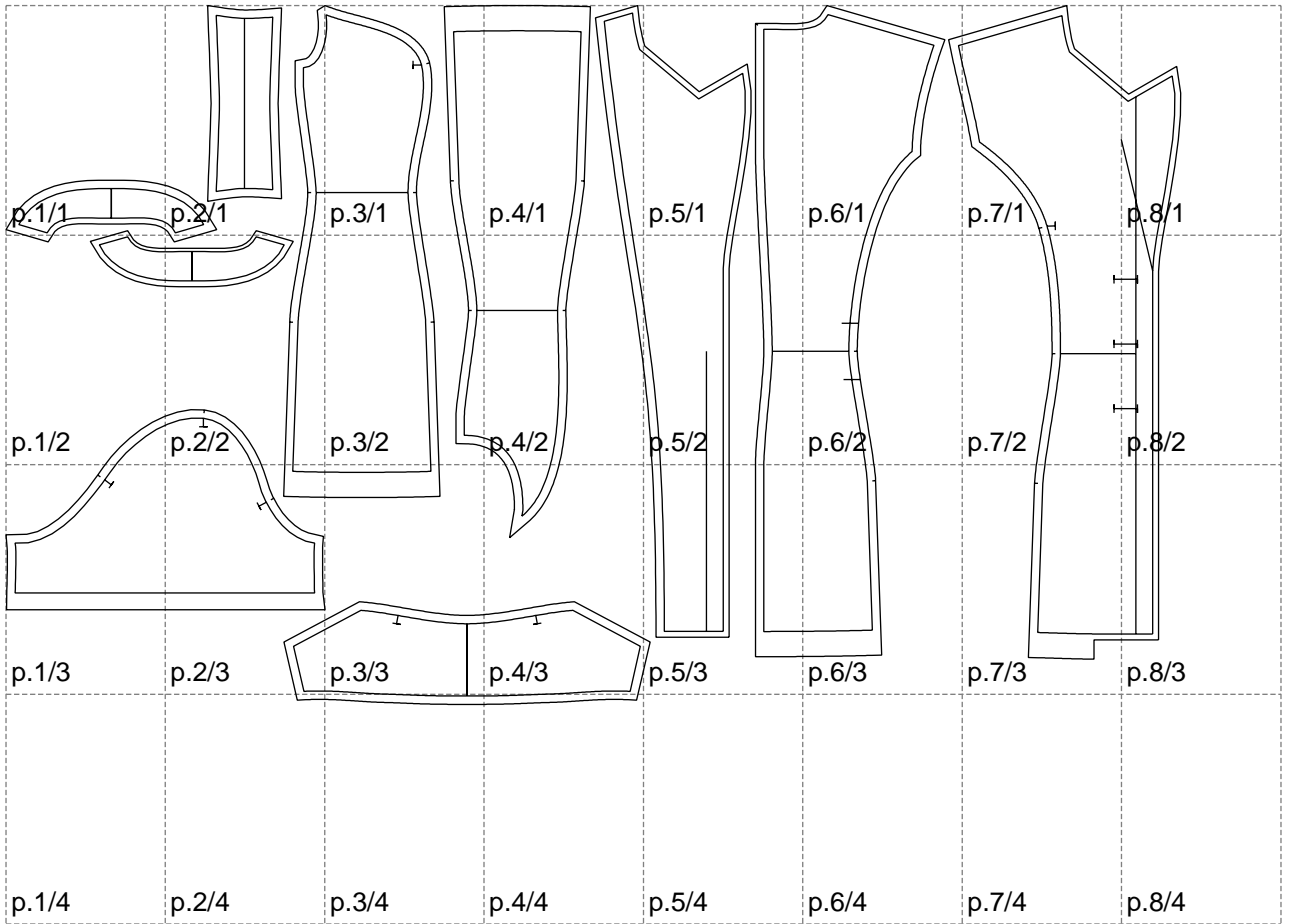

Not for print

Paper size: A4, size:1399.00 x832.18 mm

# Example

size:1398.35 x778.22 mm

Maneken =1 ver.0

rz\_1=170

rz\_16=88

rz\_17=75.6

rz\_18=67.6

rz\_19=96

rz\_20=94.6

---

. . . . .  
. . . . .  
. . . . .