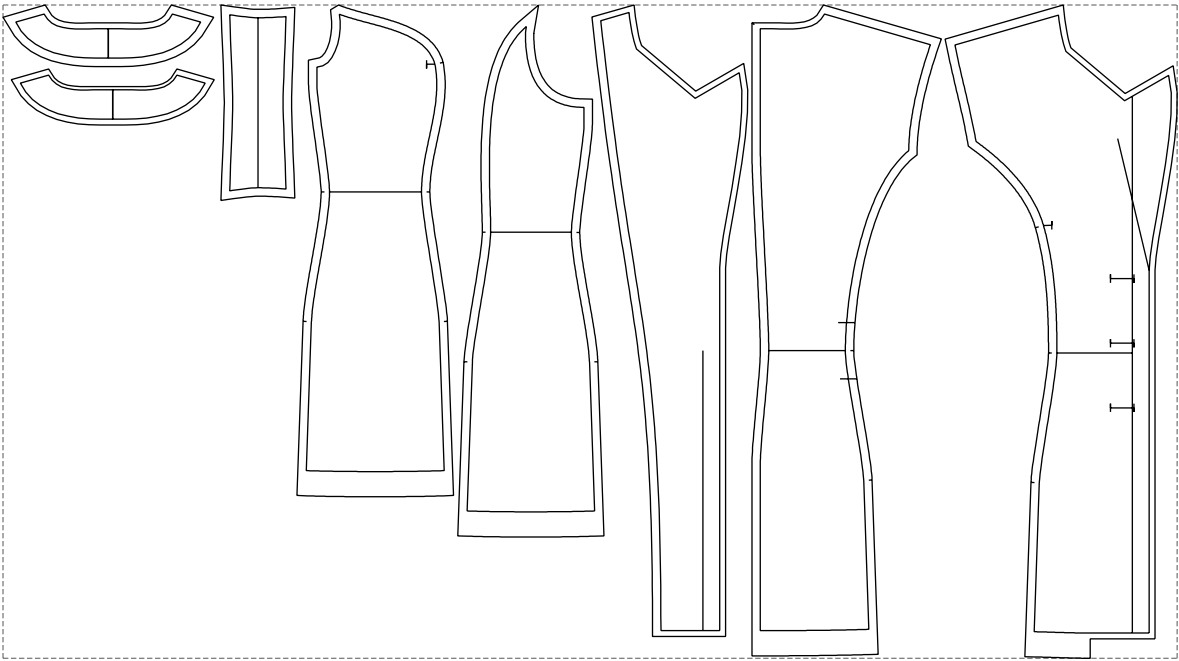

Not for print

Paper size: A4, size:1399.00 x832.18 mm

# Example

size:1398.35 x778.22 mm

Maneken =1 ver.0

rz\_1=170

rz\_16=88

rz\_17=75.6

rz\_18=67.6

rz\_19=96

rz\_20=94.6

---

. . . . .  
. . . . .  
. . . . .