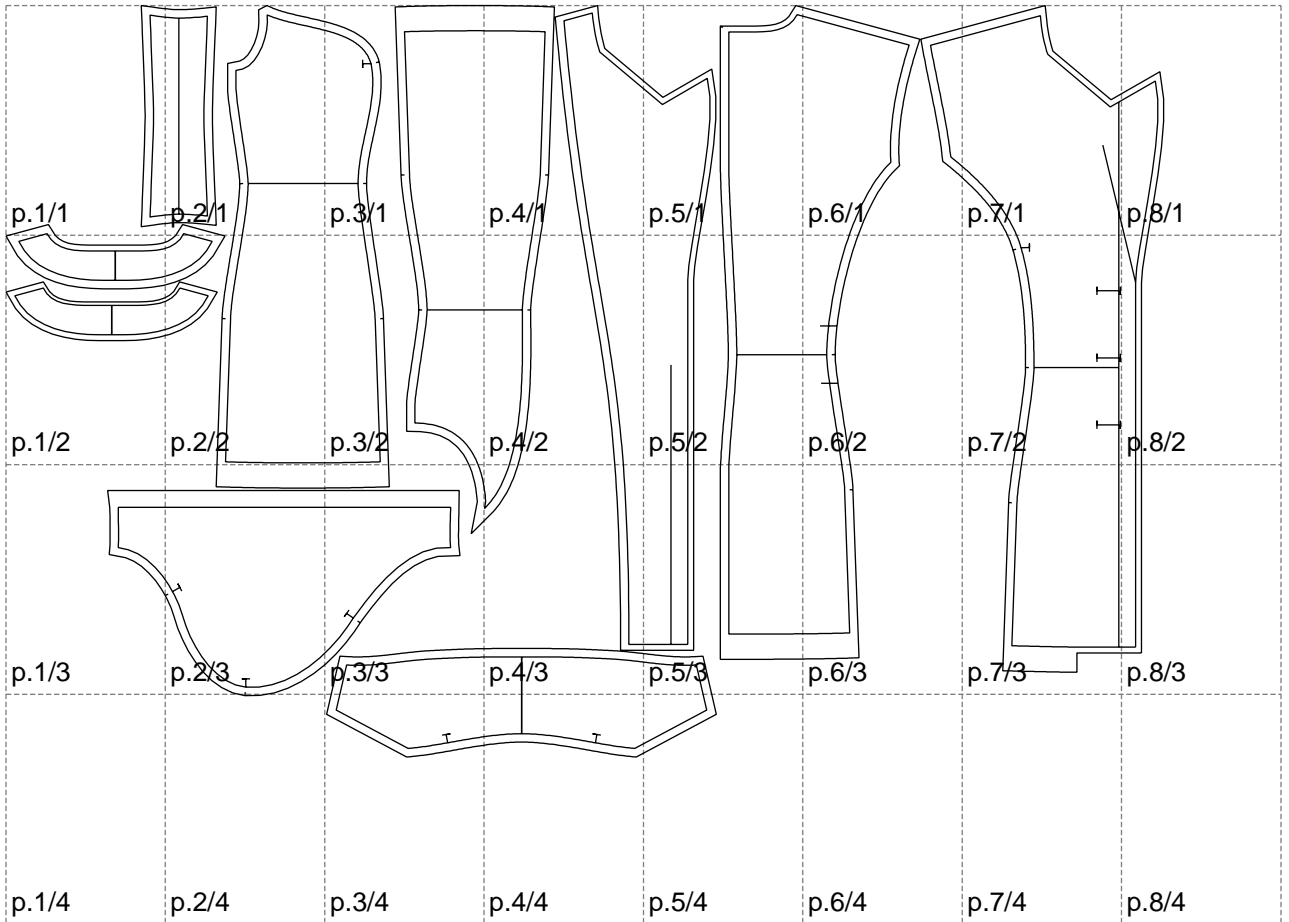

Not for print

Paper size: A4, size:1378.87 x894.70 mm

# Example

size:1468.82 x793.84 mm

Maneken =1 ver.0

rz\_1=170

rz\_16=100

rz\_17=85.4

rz\_18=80.2

rz\_19=108

rz\_20=105.4

---

. . . . .  
. . . . .  
. . . . .