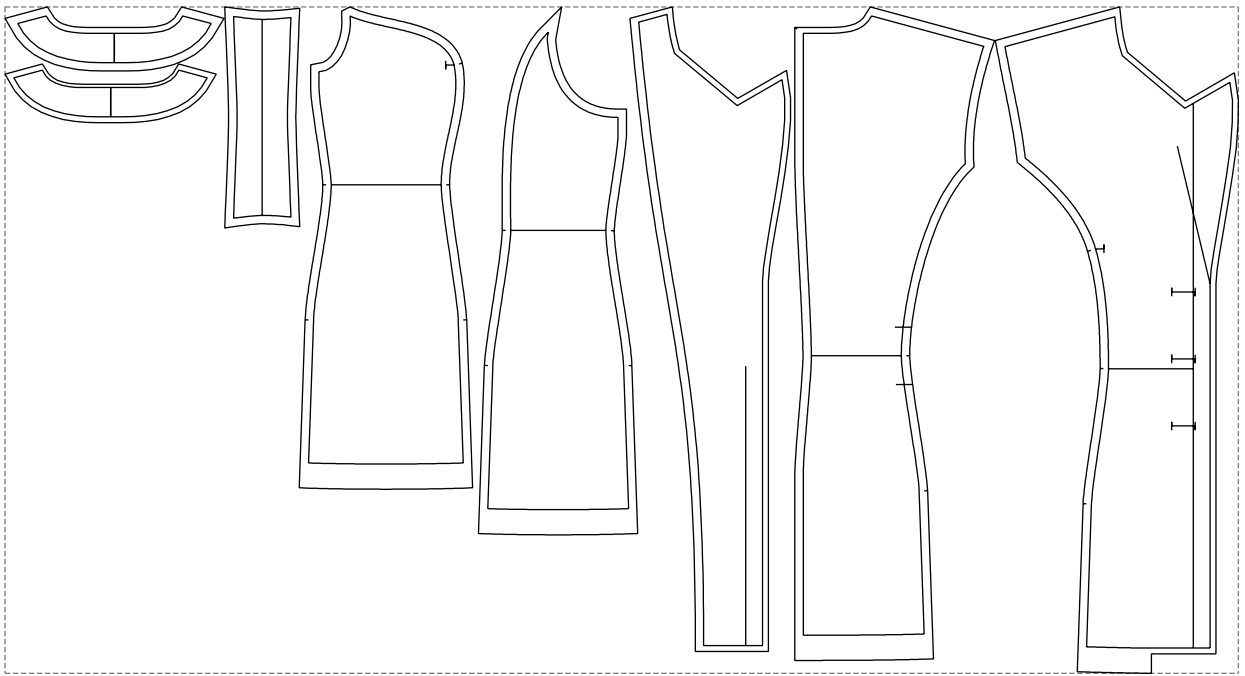

# Example

size:1468.82 x793.84 mm

Maneken =1 ver.0

rz\_1=170

rz\_16=100

rz\_17=85.4

rz\_18=80.2

rz\_19=108

rz\_20=105.4

---

. . . . .  
. . . . .  
. . . . .