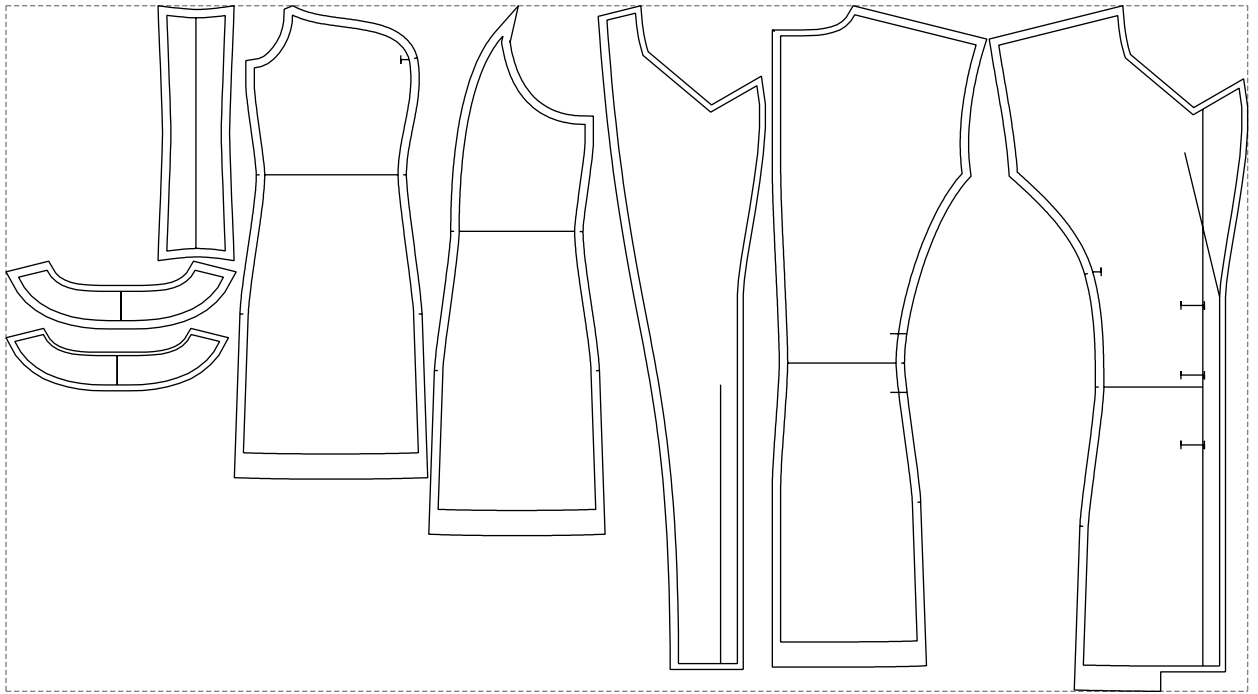

# Example

size:1478.94 x816.59 mm

Maneken =1 ver.0

rz\_1=170

rz\_16=116

rz\_17=100

rz\_18=98.8

rz\_19=124