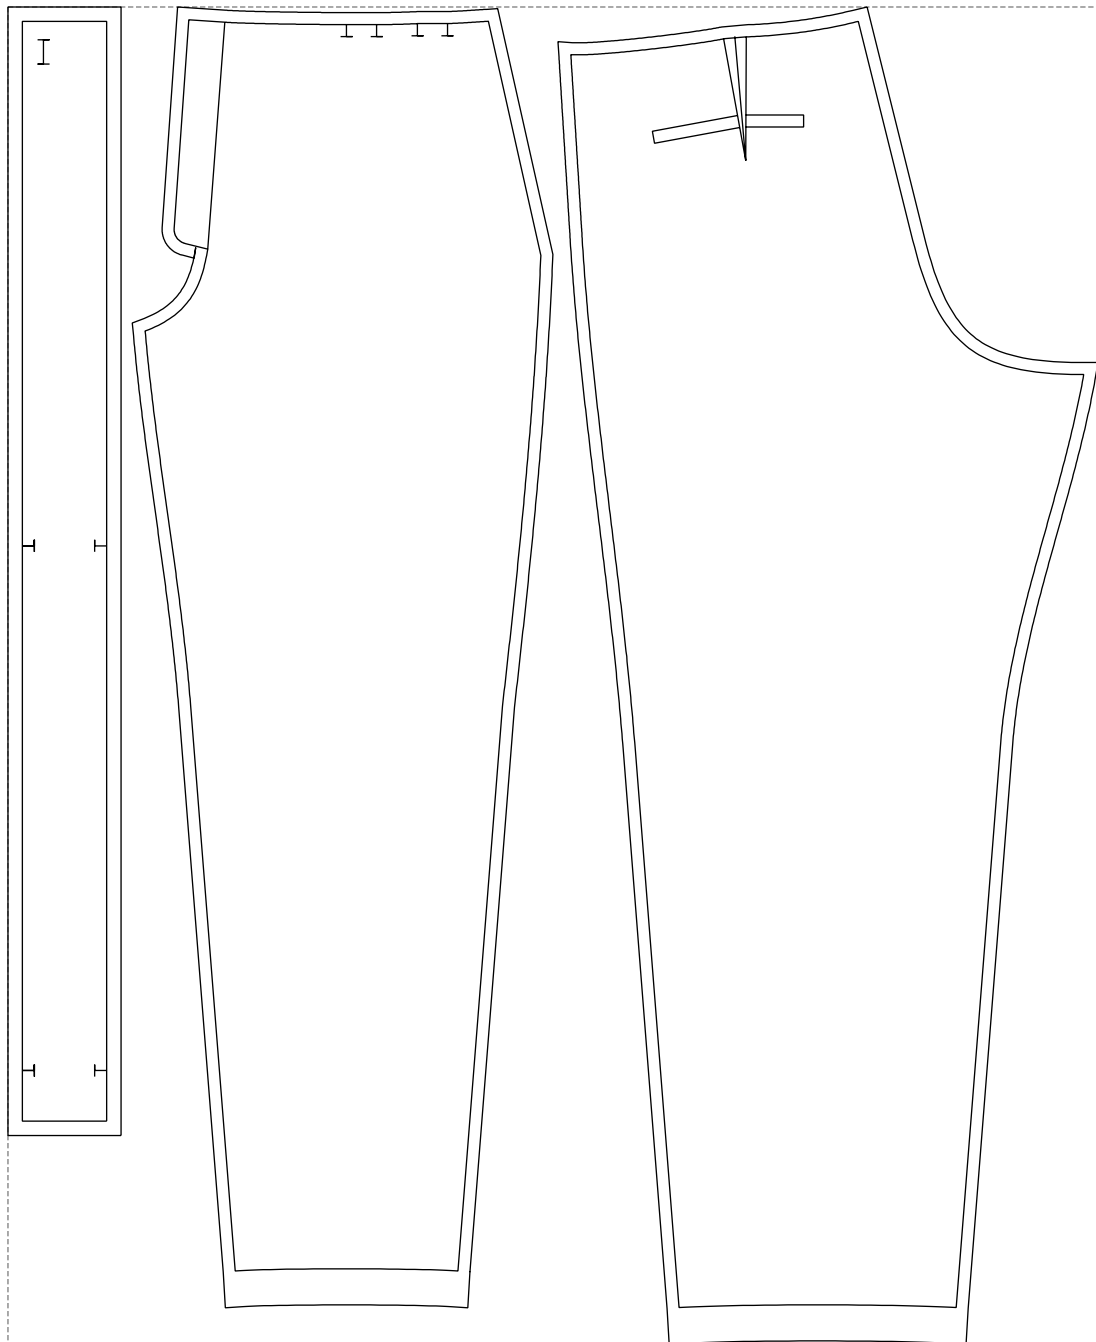

Not for print

Paper size: A4, size:1399.00 x1113.08 mm

# Example

size:906.89 x1113.08 mm

Maneken =1 ver.0

rz\_1=170

rz\_16=100

rz\_17=85.4

rz\_18=80.2

rz\_19=108

rz\_20=105.4

---

. . . . .  
. . . . .  
. . . . .