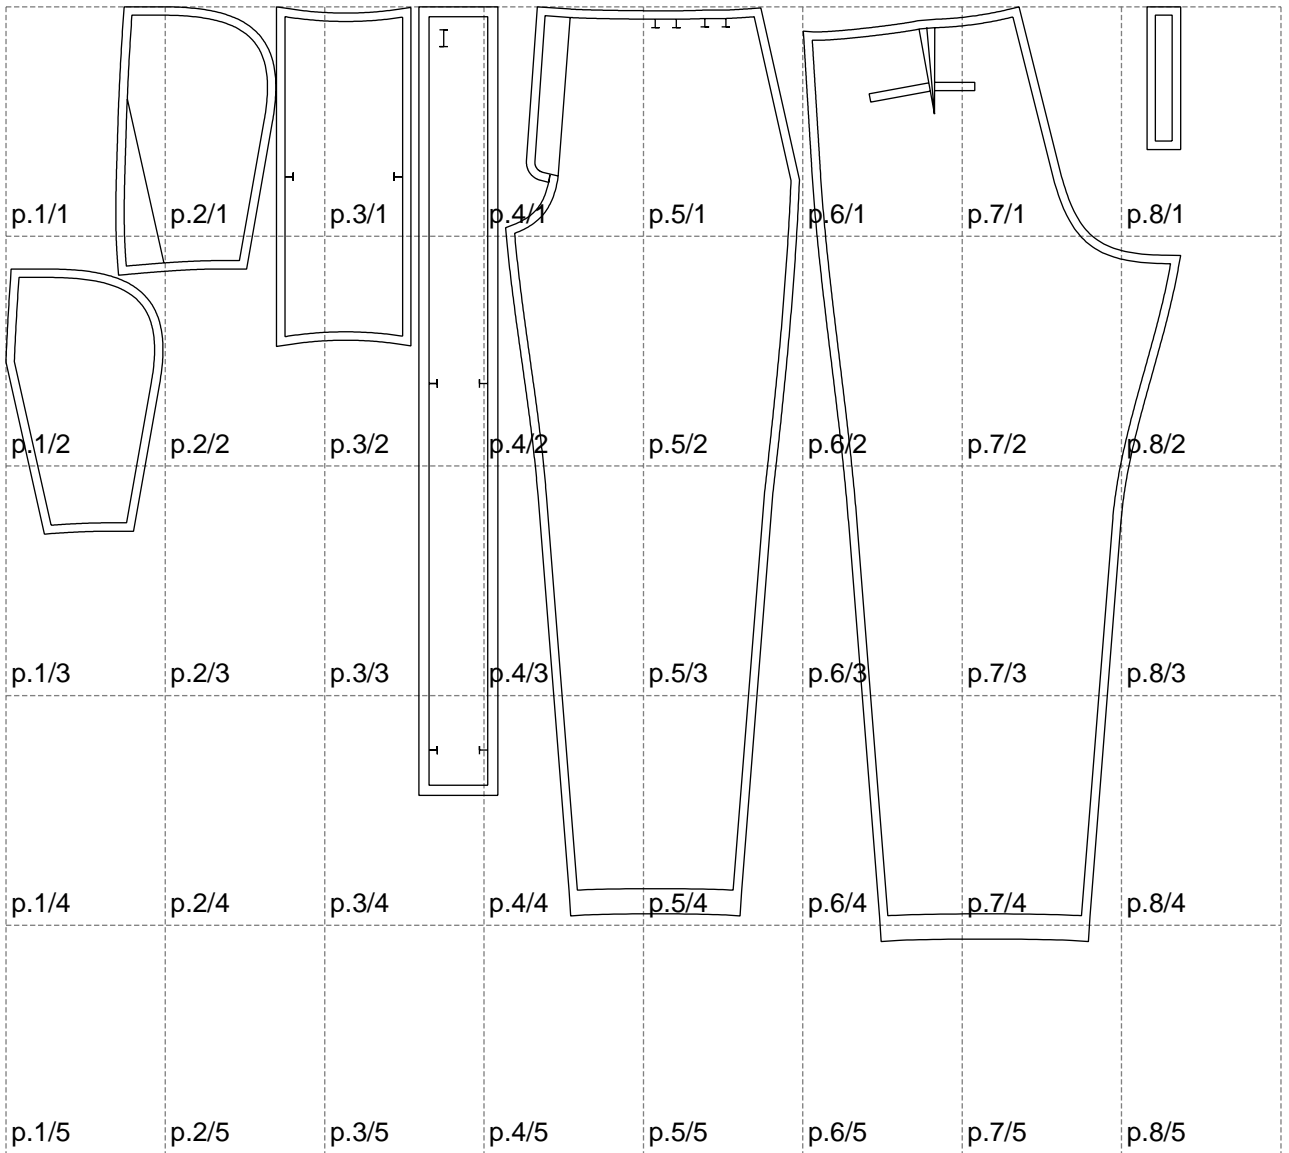

Not for print

Paper size: A4, size:1399.00 x1113.08 mm

# Example

size:906.89 x1113.08 mm

Maneken =1 ver.0

rz\_1=170

rz\_16=100

rz\_17=85.4

rz\_18=80.2

rz\_19=108

rz\_20=105.4

---

. . . . .  
. . . . .  
. . . . .