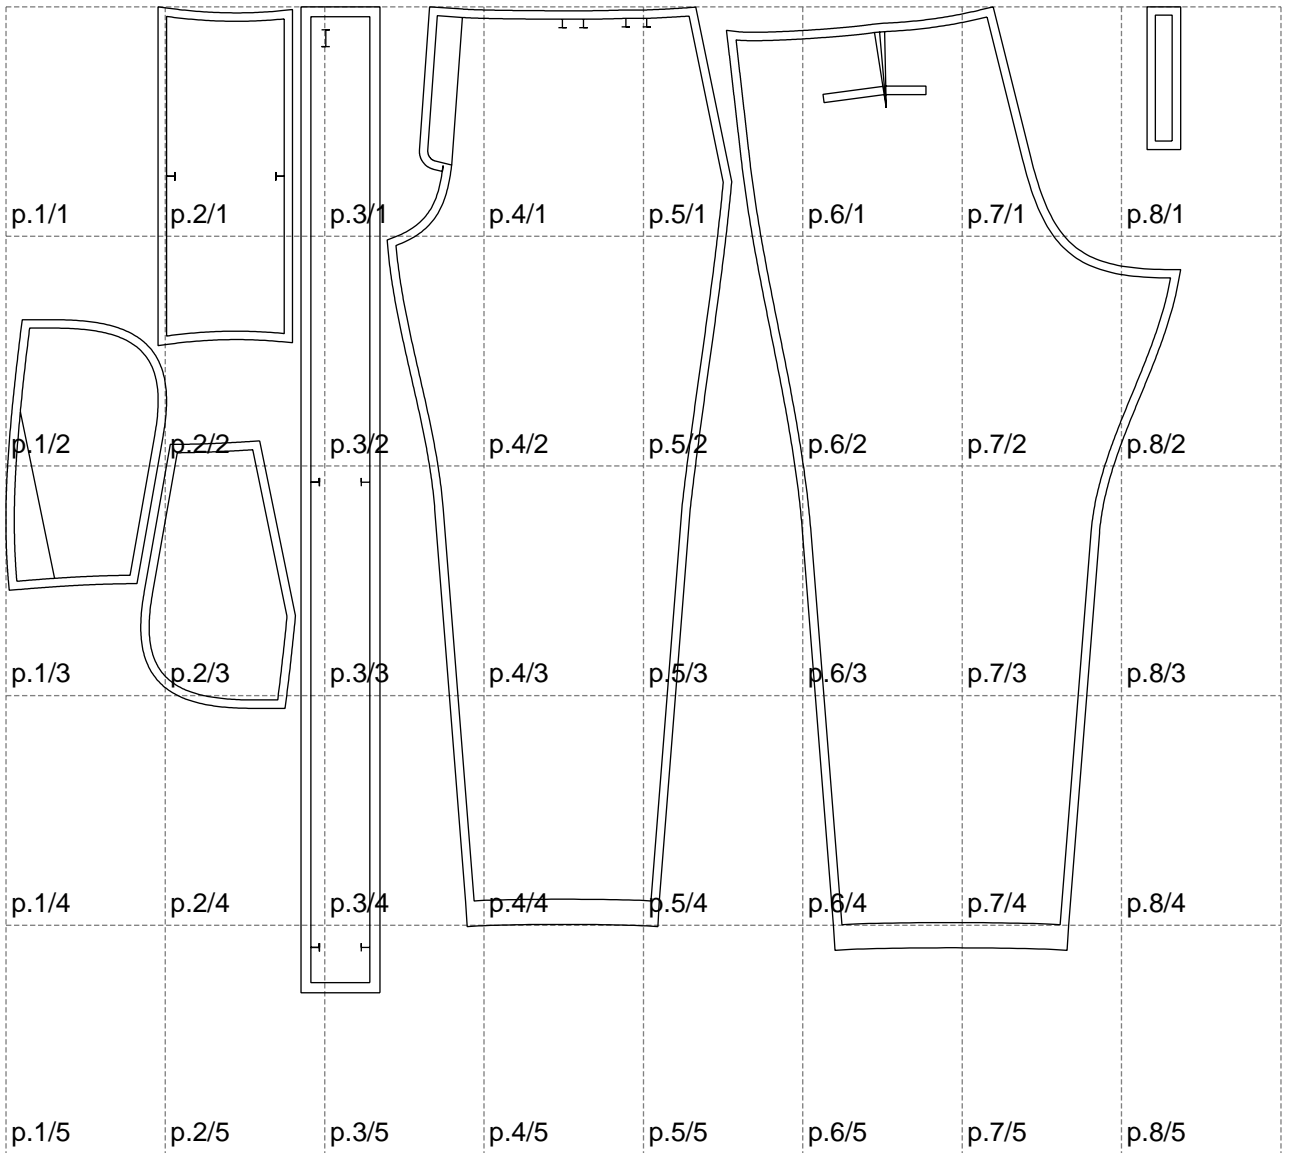

Not for print

Paper size: A4, size:1399.00 x1174.03 mm

# Example

size:1047.39 x1174.03 mm

Maneken =1 ver.0

rz\_1=170

rz\_16=120

rz\_17=104

rz\_18=103.6

rz\_19=128

rz\_20=125.1

---

. . . . .  
. . . . .  
. . . . .