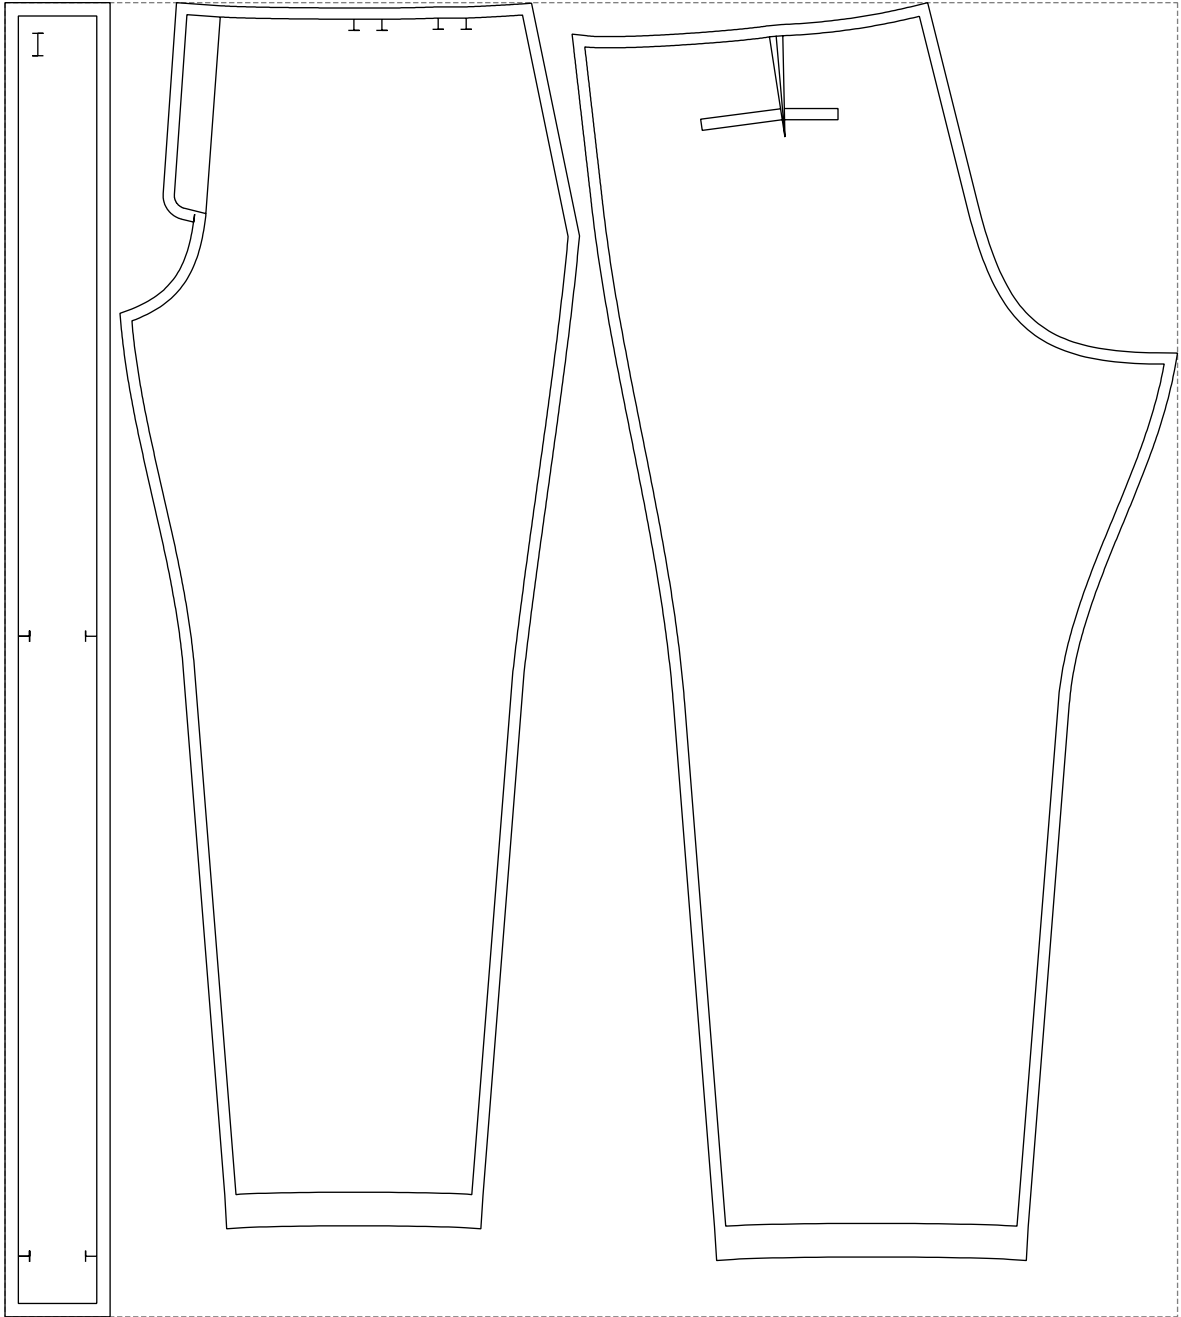

Not for print

Paper size: A4, size:1399.00 x1174.03 mm

# Example

size:1047.39 x1174.03 mm

Maneken =1 ver.0

rz\_1=170

rz\_16=120

rz\_17=104

rz\_18=103.6

rz\_19=128

rz\_20=125.1

---

. . . . .  
. . . . .  
. . . . .