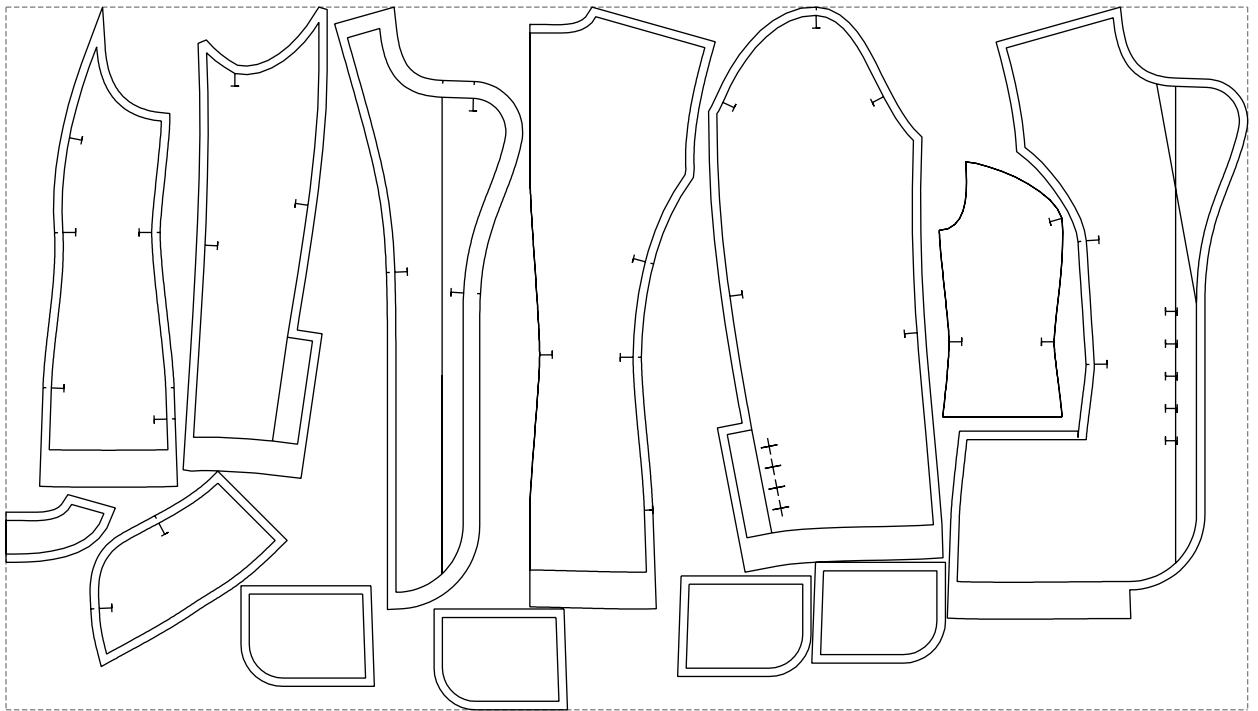

Not for print

Paper size: A4, size:1399.00 x1012.66 mm

# Example

size:1478.87 x837.14 mm

Maneken =1 ver.0

rz\_1=170

rz\_16=92

rz\_17=78.8

rz\_18=71.8

rz\_19=100

rz\_20=98.1

---

. . . . .  
. . . . .  
. . . . .