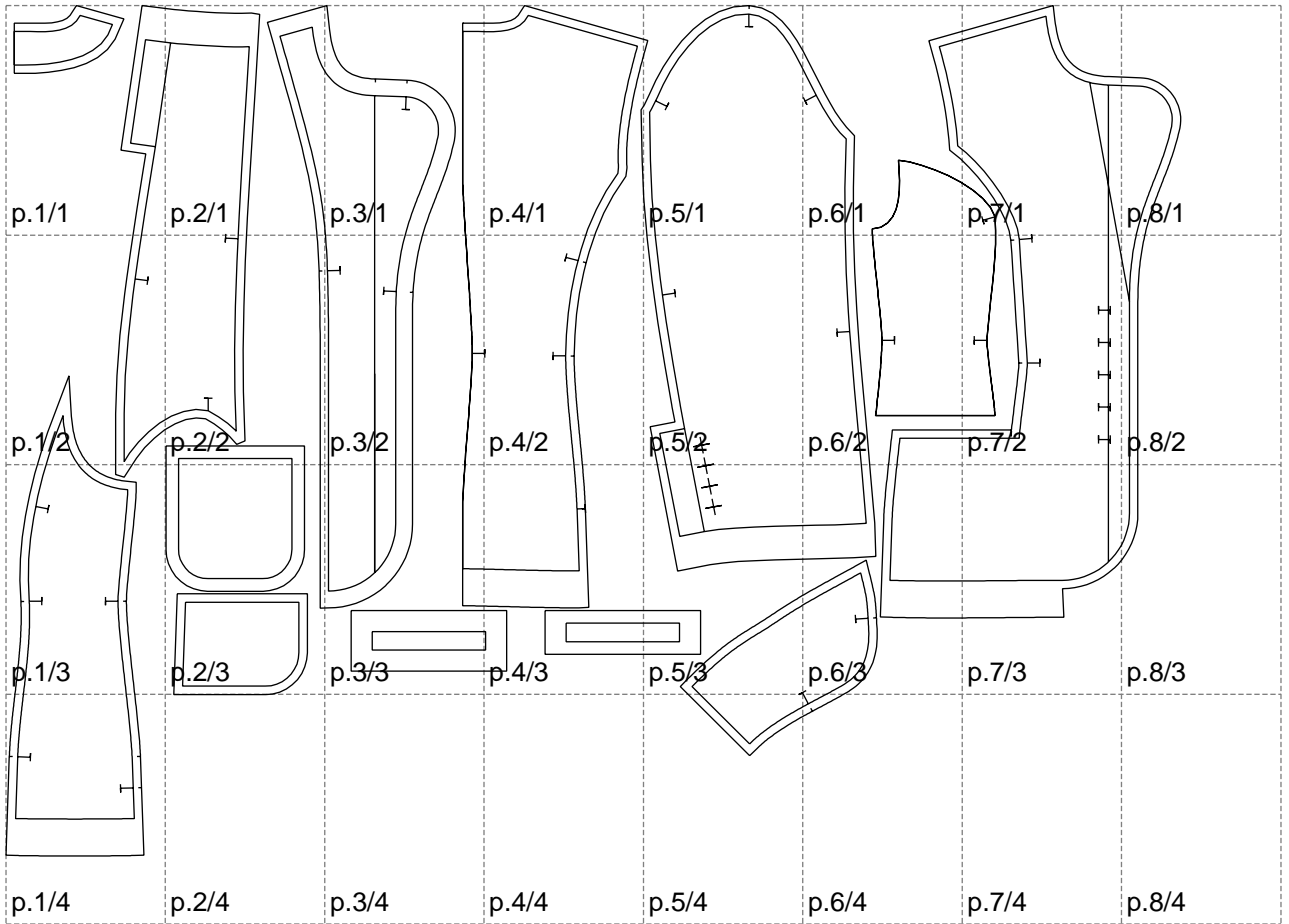

Not for print

Paper size: A4, size:1399.00 x1012.66 mm

# Example

size:1478.87 x837.14 mm

Maneken =1 ver.0

rz\_1=170

rz\_16=92

rz\_17=78.8

rz\_18=71.8

rz\_19=100

rz\_20=98.1

---

. . . . .  
. . . . .  
. . . . .