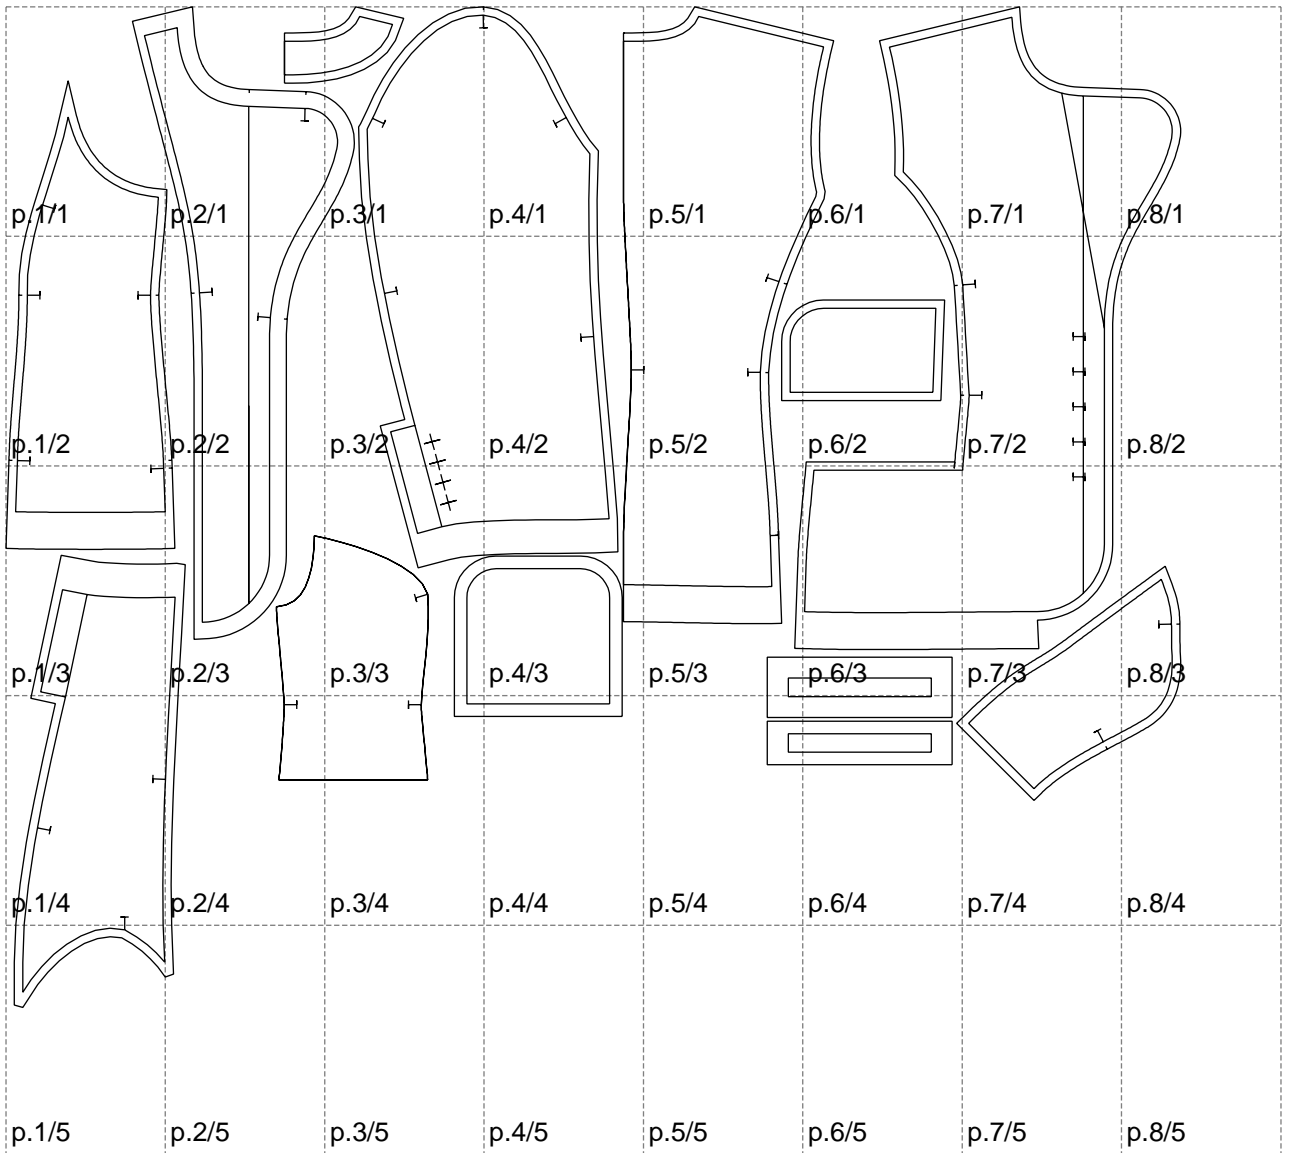

Not for print

Paper size: A4, size:1399.00 x1191.74 mm

# Example

size:1428.58 x1067.51 mm

Maneken =1 ver.0

rz\_1=170

rz\_16=120

rz\_17=104

rz\_18=103.6

rz\_19=128

rz\_20=125.1

---

. . . . .  
. . . . .  
. . . . .