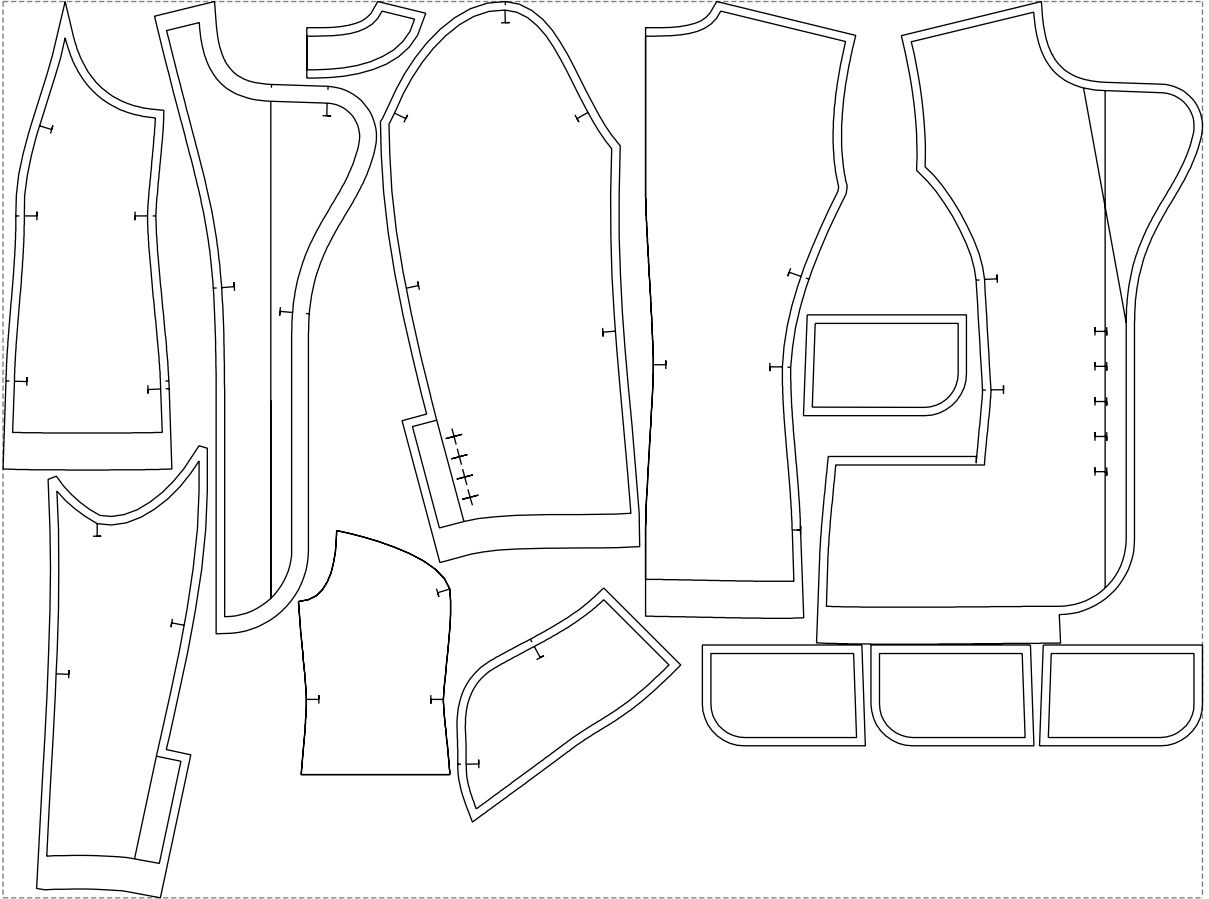

Not for print

Paper size: A4, size:1399.00 x1191.74 mm

# Example

size:1428.58 x1067.51 mm

Maneken =1 ver.0

rz\_1=170

rz\_16=120

rz\_17=104

rz\_18=103.6

rz\_19=128

rz\_20=125.1

---

. . . . .  
. . . . .  
. . . . .