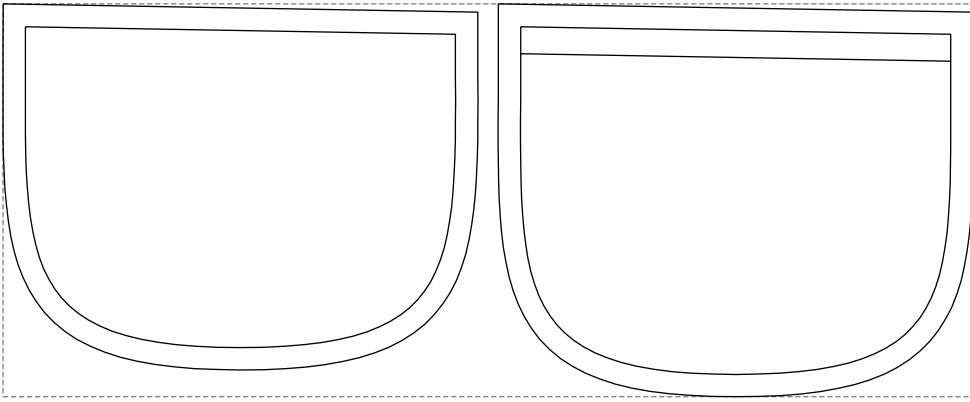

Not for print

Paper size: A4, size:1399.00 x1125.05 mm

# Example

size:433.33 x175.47 mm

Maneken =1 ver.0

rz\_1=170

rz\_16=120

rz\_17=104

rz\_18=103.6

rz\_19=128