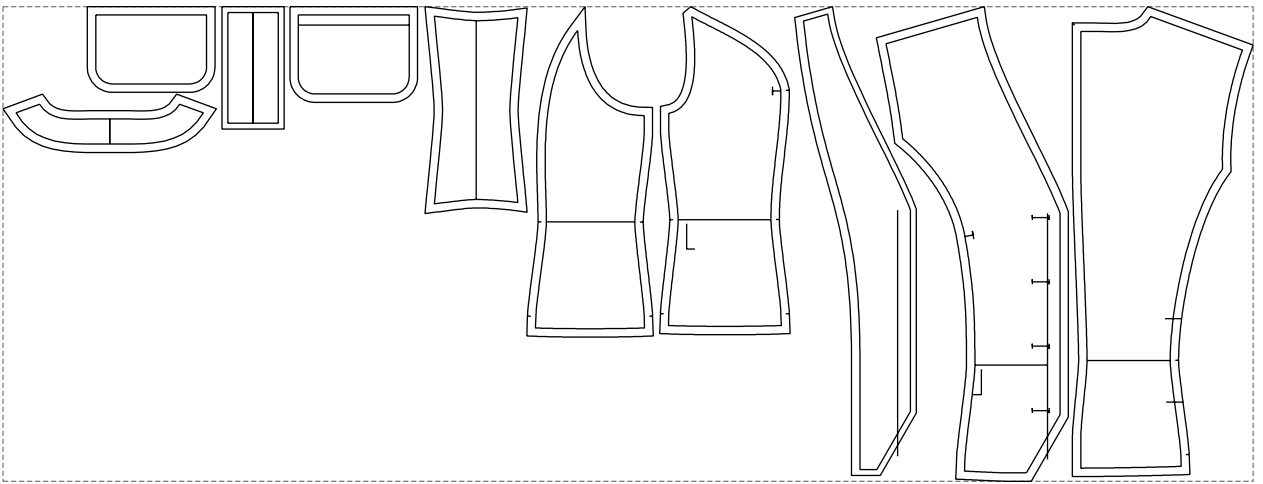

Not for print

Paper size: A4, size:1399.00 x565.43 mm

# Example

size:1488.96 x565.43 mm

Maneken =1 ver.0

rz\_1=170

rz\_16=88

rz\_17=75.6

rz\_18=67.6

rz\_19=96

rz\_20=94.6

---

. . . . .  
. . . . .  
. . . . .