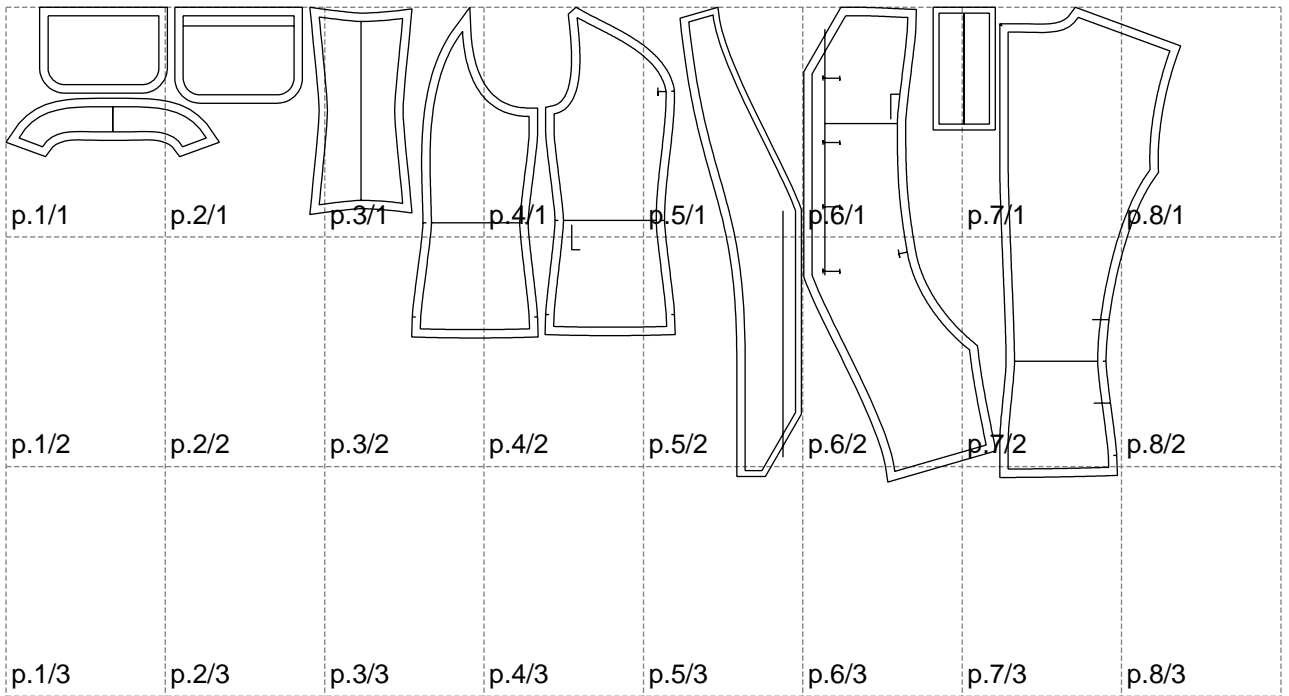

Not for print

Paper size: A4, size:1399.00 x565.43 mm

# Example

size:1488.96 x565.43 mm

Maneken =1 ver.0

rz\_1=170

rz\_16=88

rz\_17=75.6

rz\_18=67.6

rz\_19=96

rz\_20=94.6

---

. . . . .  
. . . . .  
. . . . .