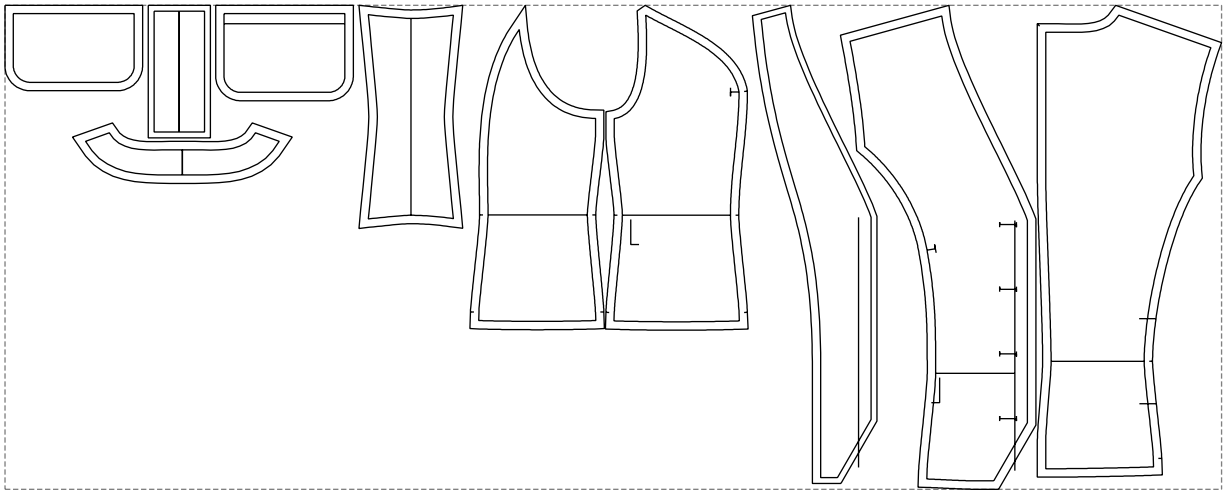

Not for print

Paper size: A4, size:1399.00 x576.56 mm

Example

size:1448.81 x576.56 mm

Maneken =1 ver.0

rz_1=170

rz_16=96

rz_17=82

rz_18=76

rz_19=104

rz_20=101.8

.
.
.