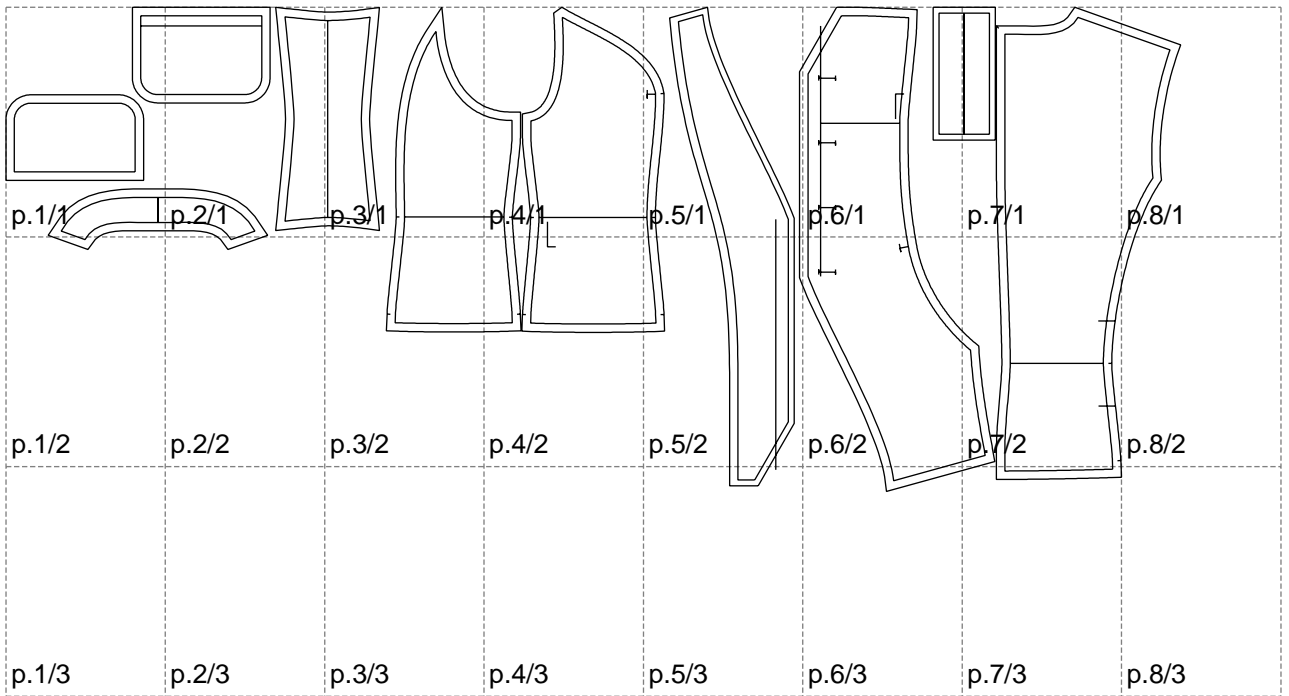

Not for print

Paper size: A4, size:1399.00 x576.56 mm

Example

size:1448.81 x576.56 mm

Maneken =1 ver.0

rz_1=170

rz_16=96

rz_17=82

rz_18=76

rz_19=104

rz_20=101.8

.
.
.