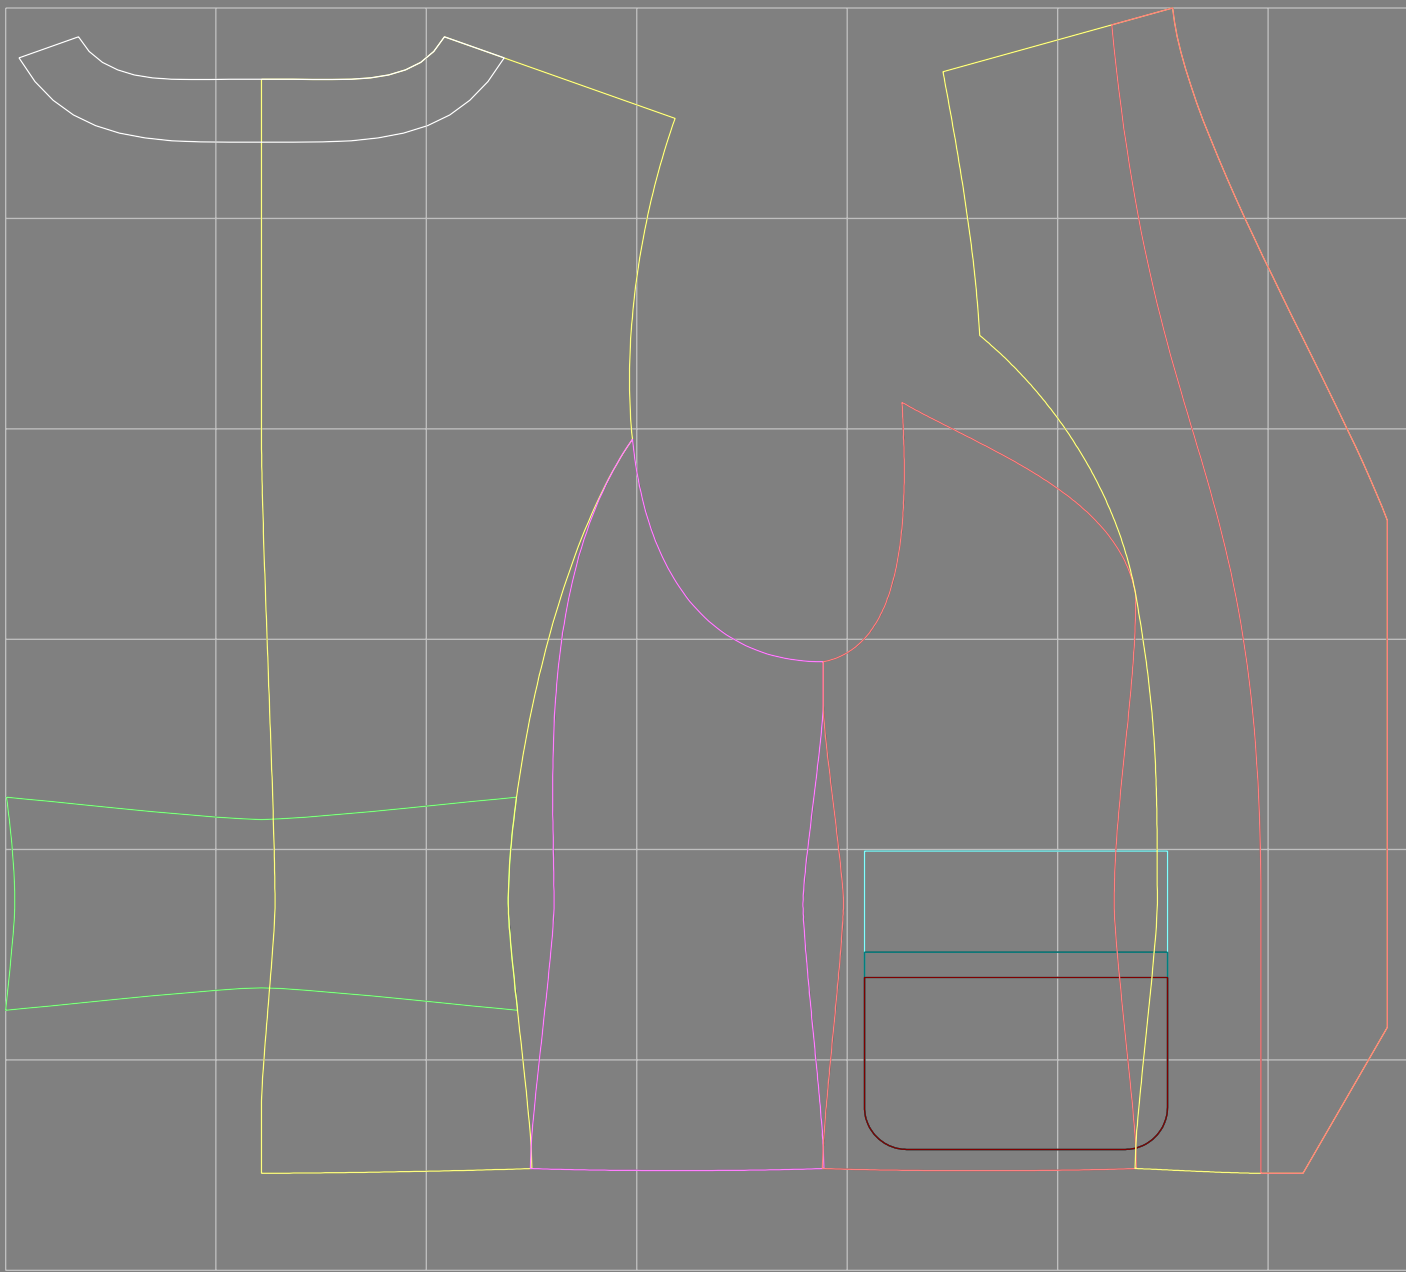

Not for print

Paper size: A4, size:1399.00 x576.56 mm

Example

size:1448.81 x576.56 mm

Maneken =1 ver.0

rz_1=170

rz_16=96

rz_17=82

rz_18=76

rz_19=104

rz_20=101.8

.
.
.