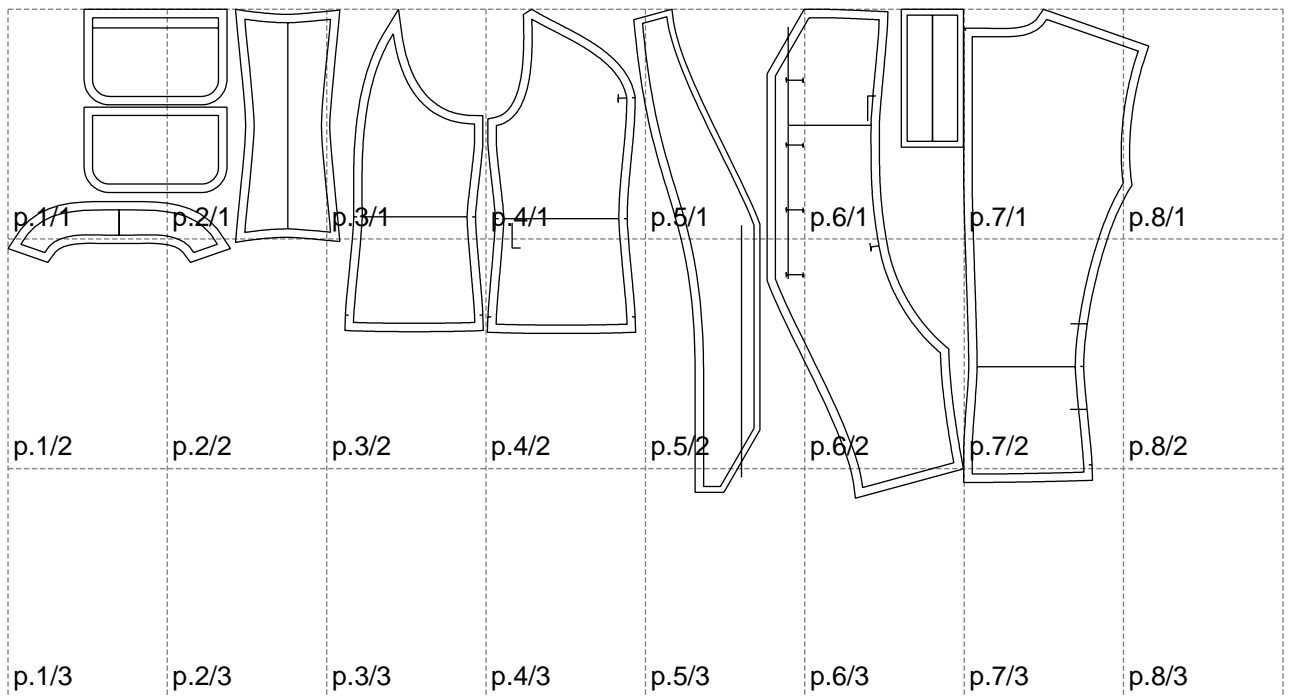

Not for print

Paper size: A4, size:1358.86 x582.06 mm

Example

size:1468.80 x582.06 mm

Maneken =1 ver.0

rz_1=170

rz_16=100

rz_17=85.4

rz_18=80.2

rz_19=108

rz_20=105.4

.
.
.