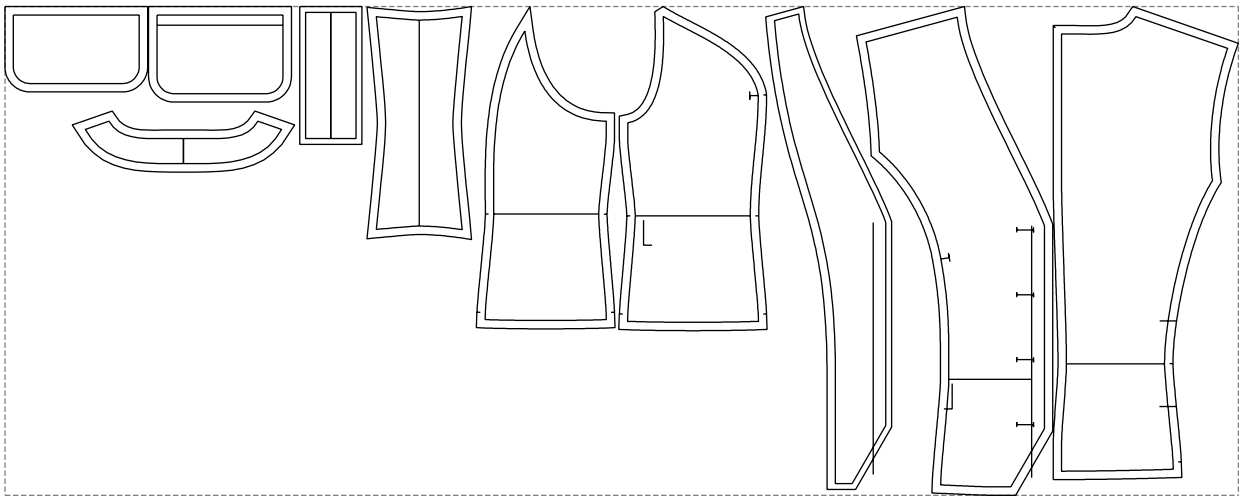

Not for print

Paper size: A4, size:1358.86 x582.06 mm

Example

size:1468.80 x582.06 mm

Maneken =1 ver.0

rz_1=170

rz_16=100

rz_17=85.4

rz_18=80.2

rz_19=108

rz_20=105.4

.
.
.