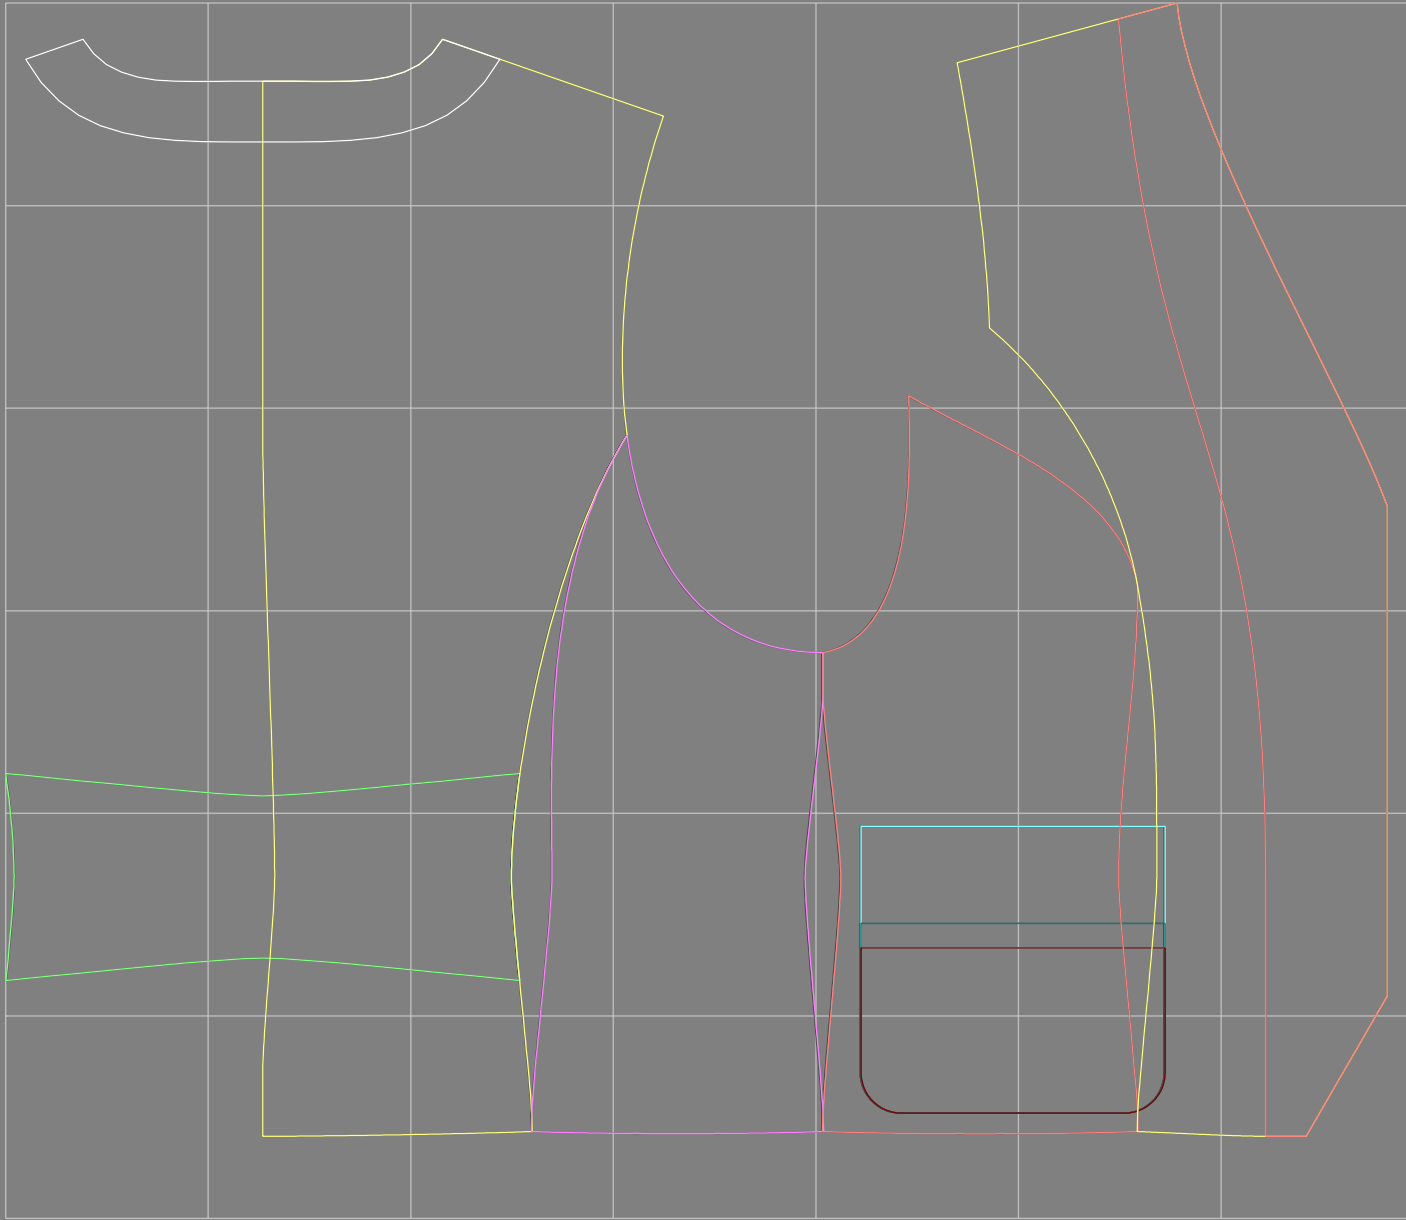

Not for print

Paper size: A4, size:1358.86 x582.06 mm

Example

size:1468.80 x582.06 mm

Maneken =1 ver.0

rz_1=170

rz_16=100

rz_17=85.4

rz_18=80.2

rz_19=108

rz_20=105.4

.
.
.