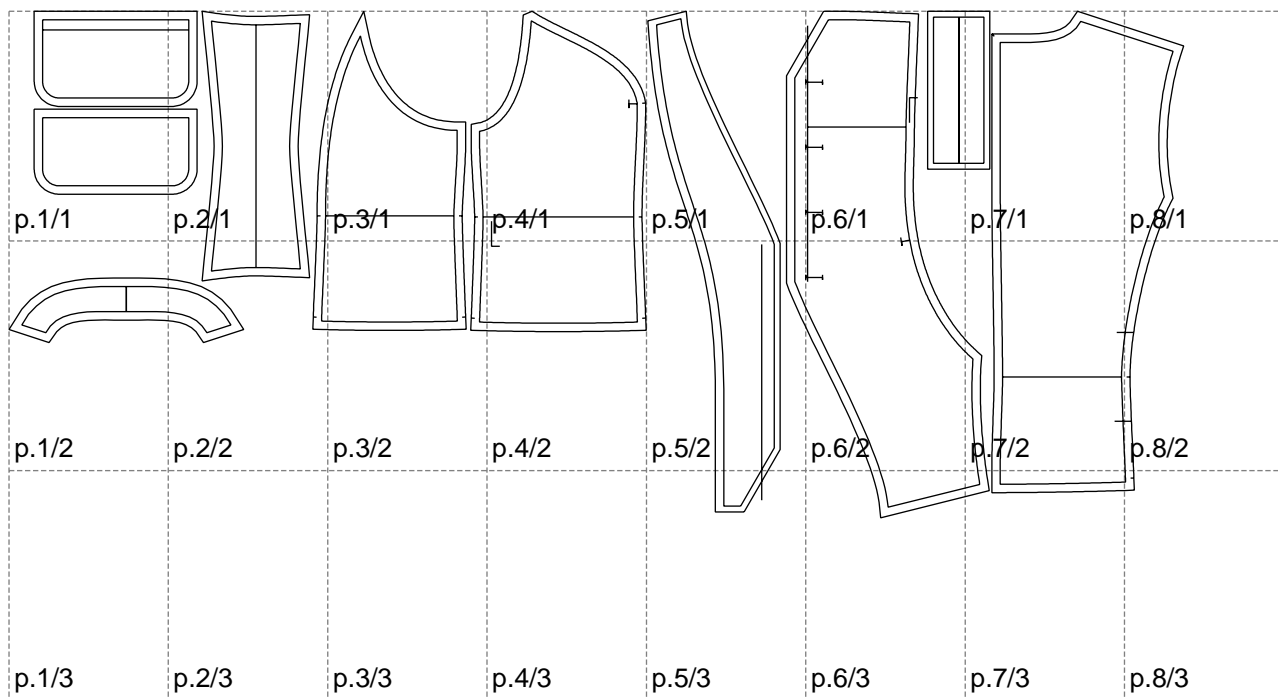

Not for print

Paper size: A4, size:1399.00 x603.00 mm

# Example

size:1448.62 x603.00 mm

Maneken =1 ver.0

rz\_1=170

rz\_16=116

rz\_17=100

rz\_18=98.8

rz\_19=124

rz\_20=121

---

. . . . .  
. . . . .  
. . . . .