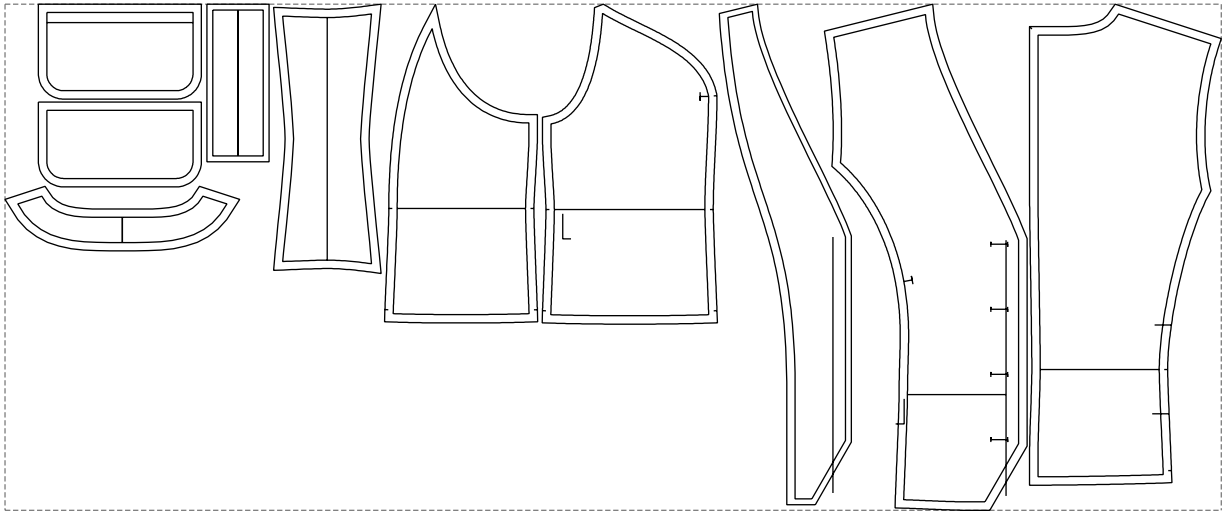

Not for print

Paper size: A4, size:1399.00 x603.00 mm

# Example

size:1448.62 x603.00 mm

Maneken =1 ver.0

rz\_1=170

rz\_16=116

rz\_17=100

rz\_18=98.8

rz\_19=124