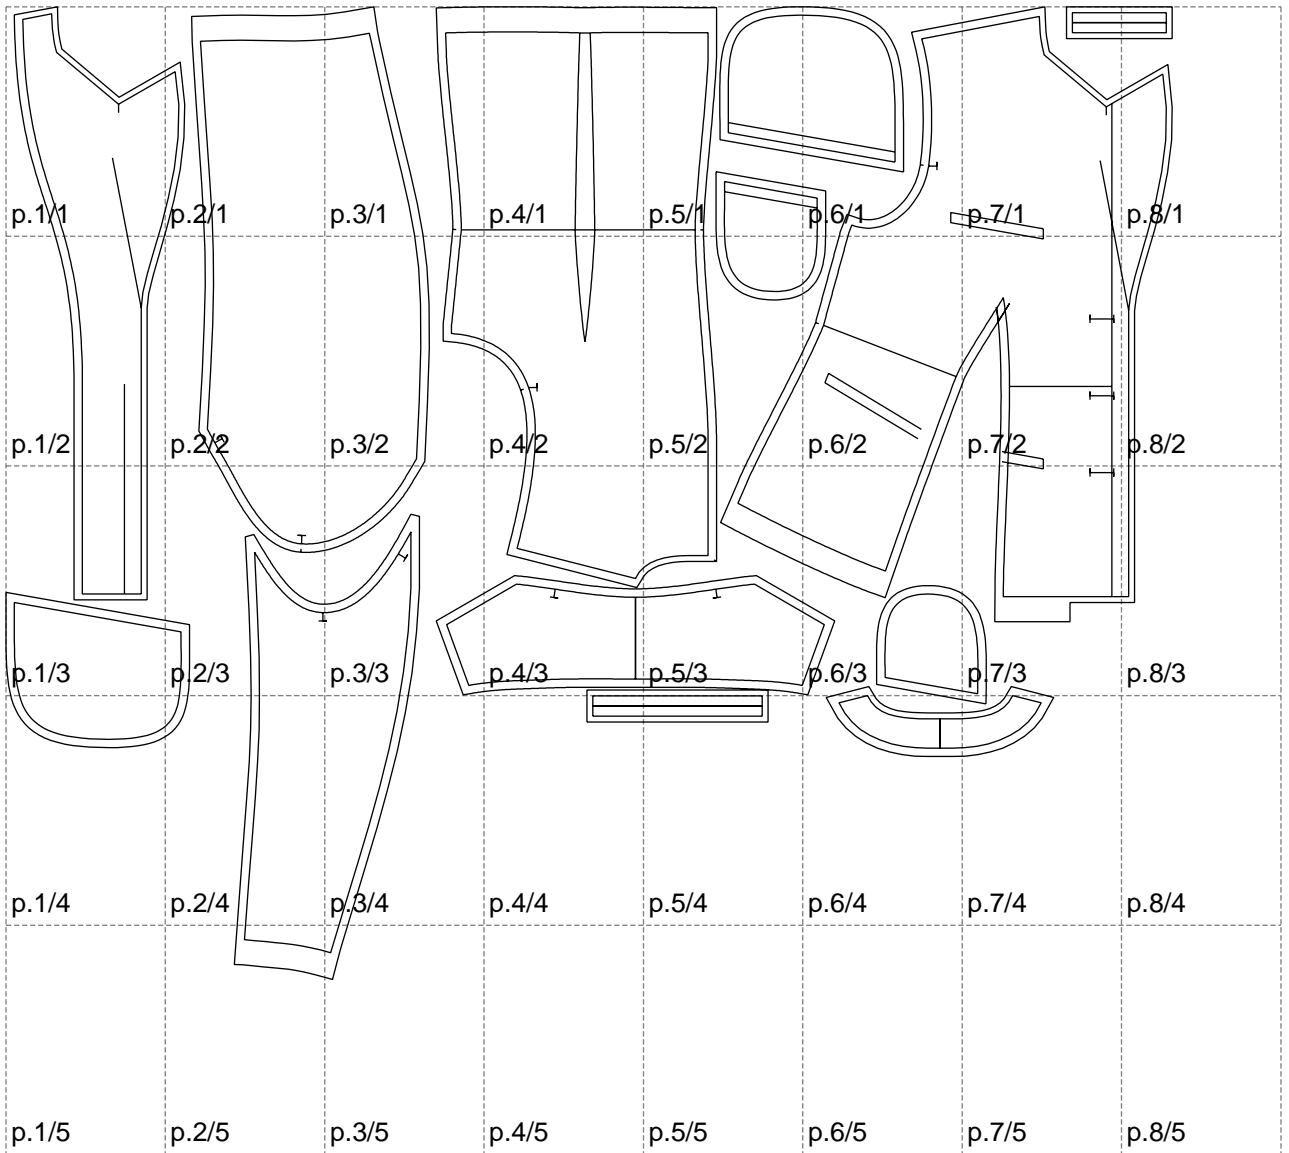

Not for print

Paper size: A4, size:1389.00 x1158.27 mm

# Example

size:714.19 x196.85 mm

Maneken =1 ver.0

rz\_1=170

rz\_16=112

rz\_17=96.2

rz\_18=94

rz\_19=120

rz\_20=117

---

. . . . .  
. . . . .  
. . . . .