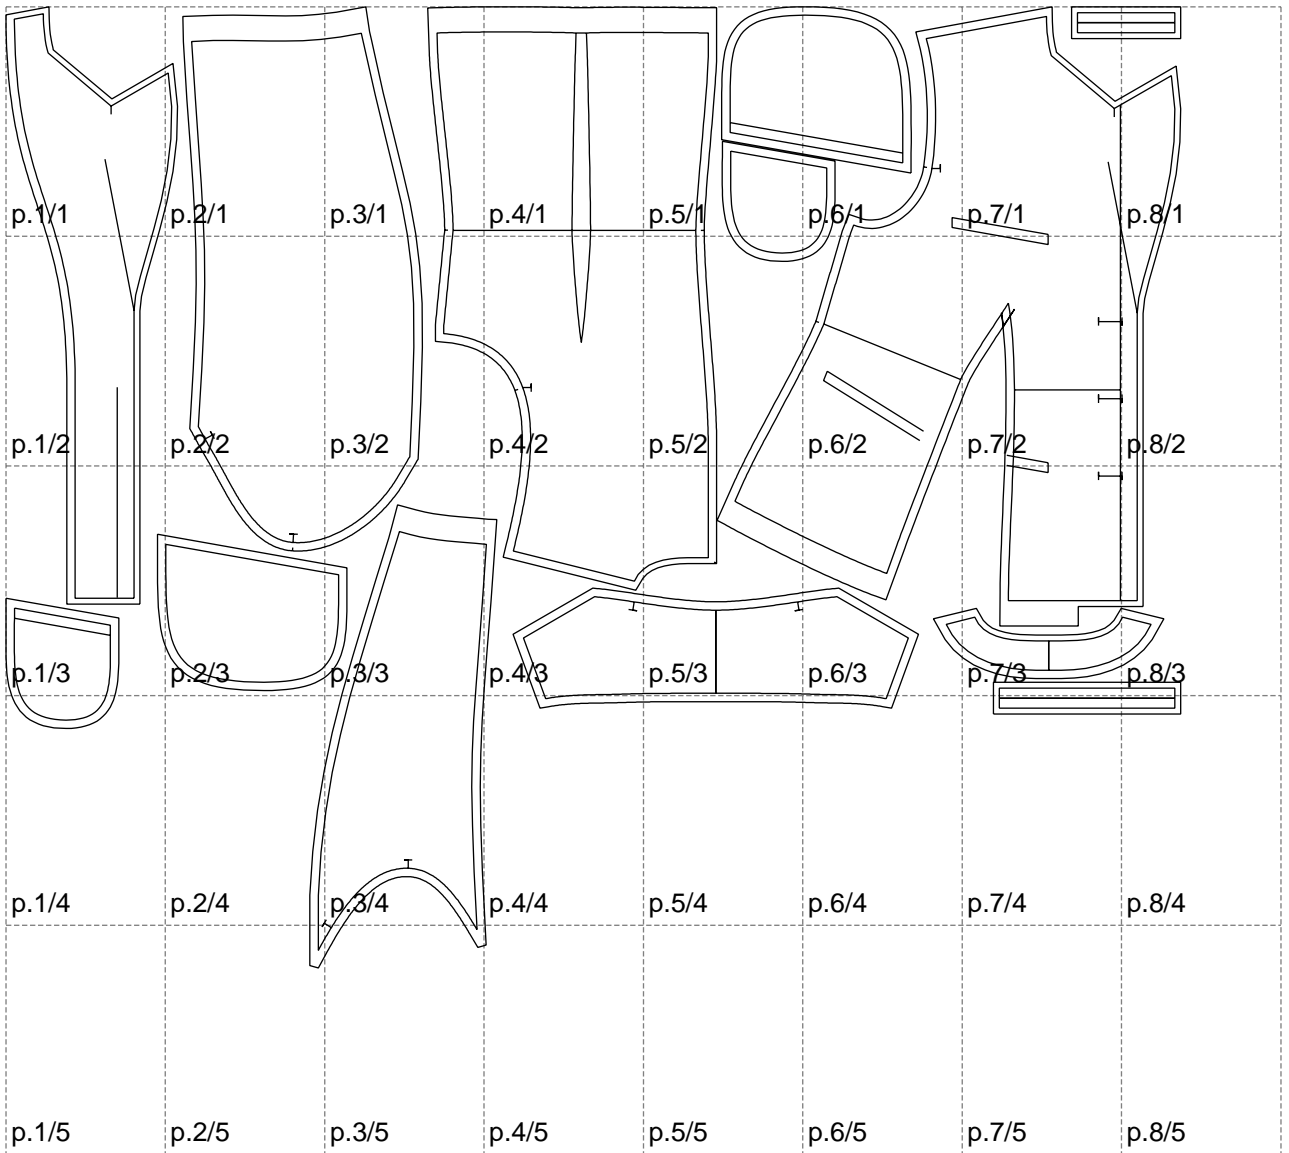

Not for print

Paper size: A4, size:1399.00 x1144.43 mm

# Example

size:736.47 x197.99 mm

Maneken =1 ver.0

rz\_1=170

rz\_16=116

rz\_17=100

rz\_18=98.8

rz\_19=124

rz\_20=121

---

. . . . .  
. . . . .  
. . . . .