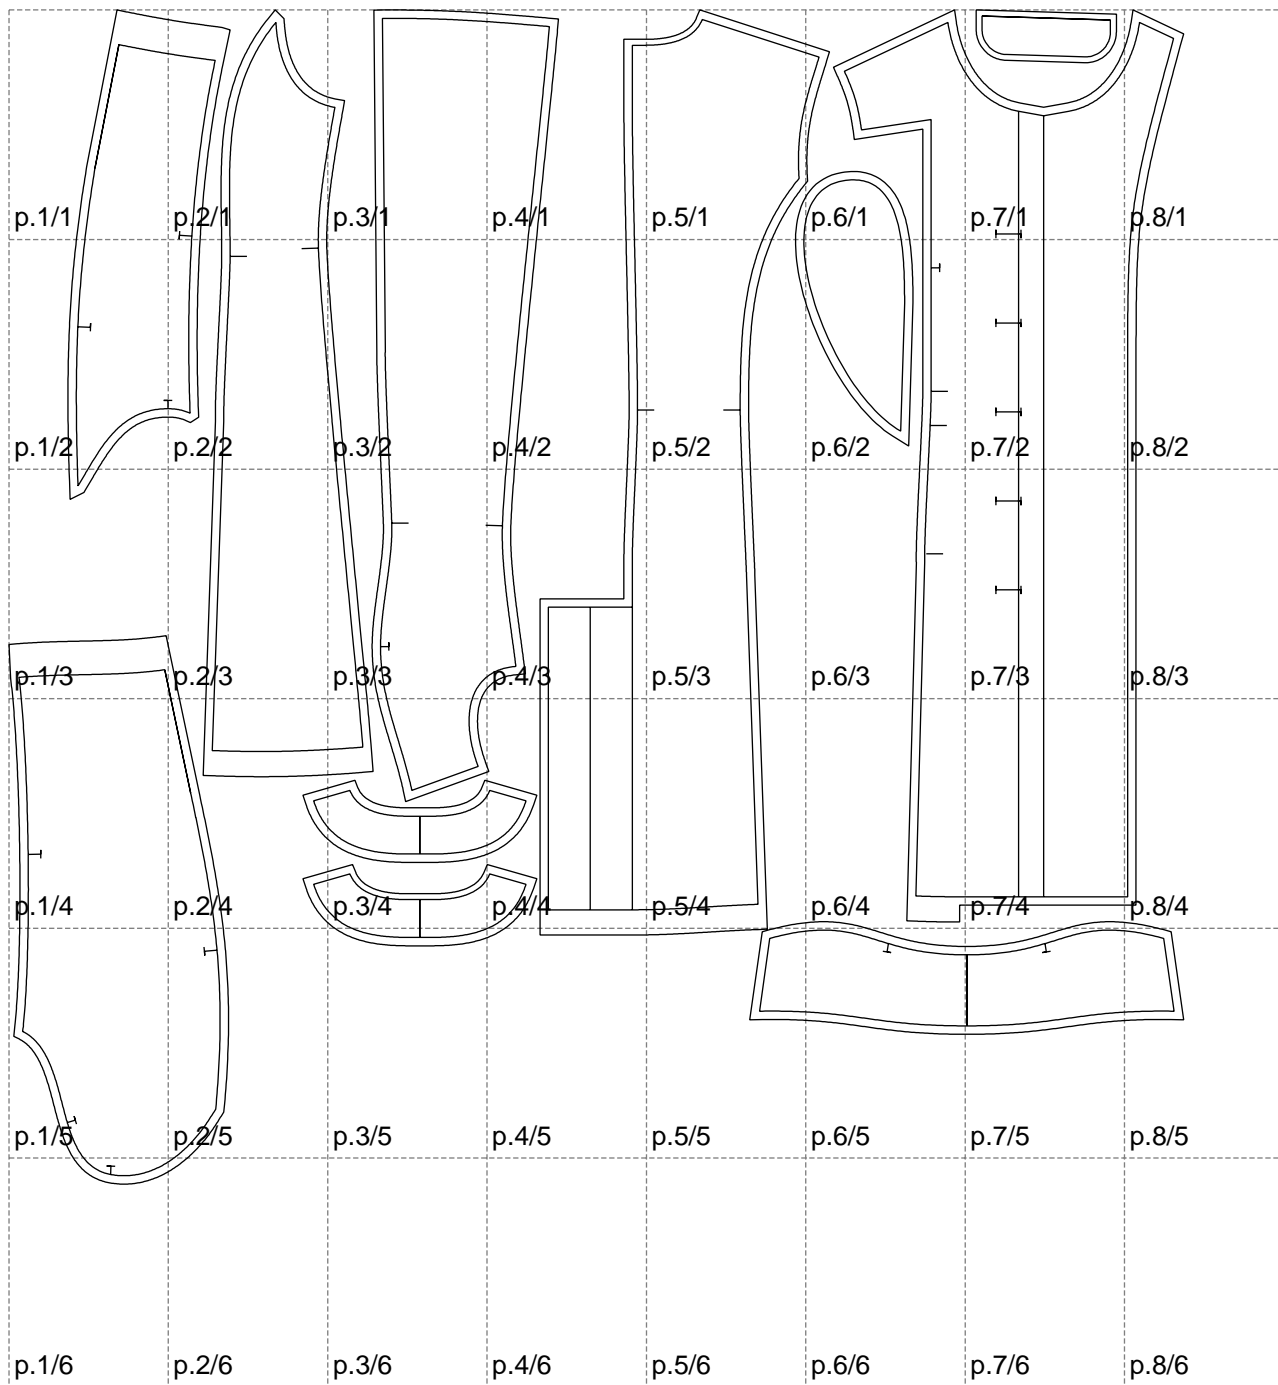

Not for print

Paper size: A4, size:1399.00 x1398.17 mm

# Example

size:1478.88 x1527.09 mm

Maneken =1 ver.0

rz\_1=170

rz\_16=88

rz\_17=75.6

rz\_18=67.6

rz\_19=96

rz\_20=94.6

---

. . . . .  
. . . . .  
. . . . .