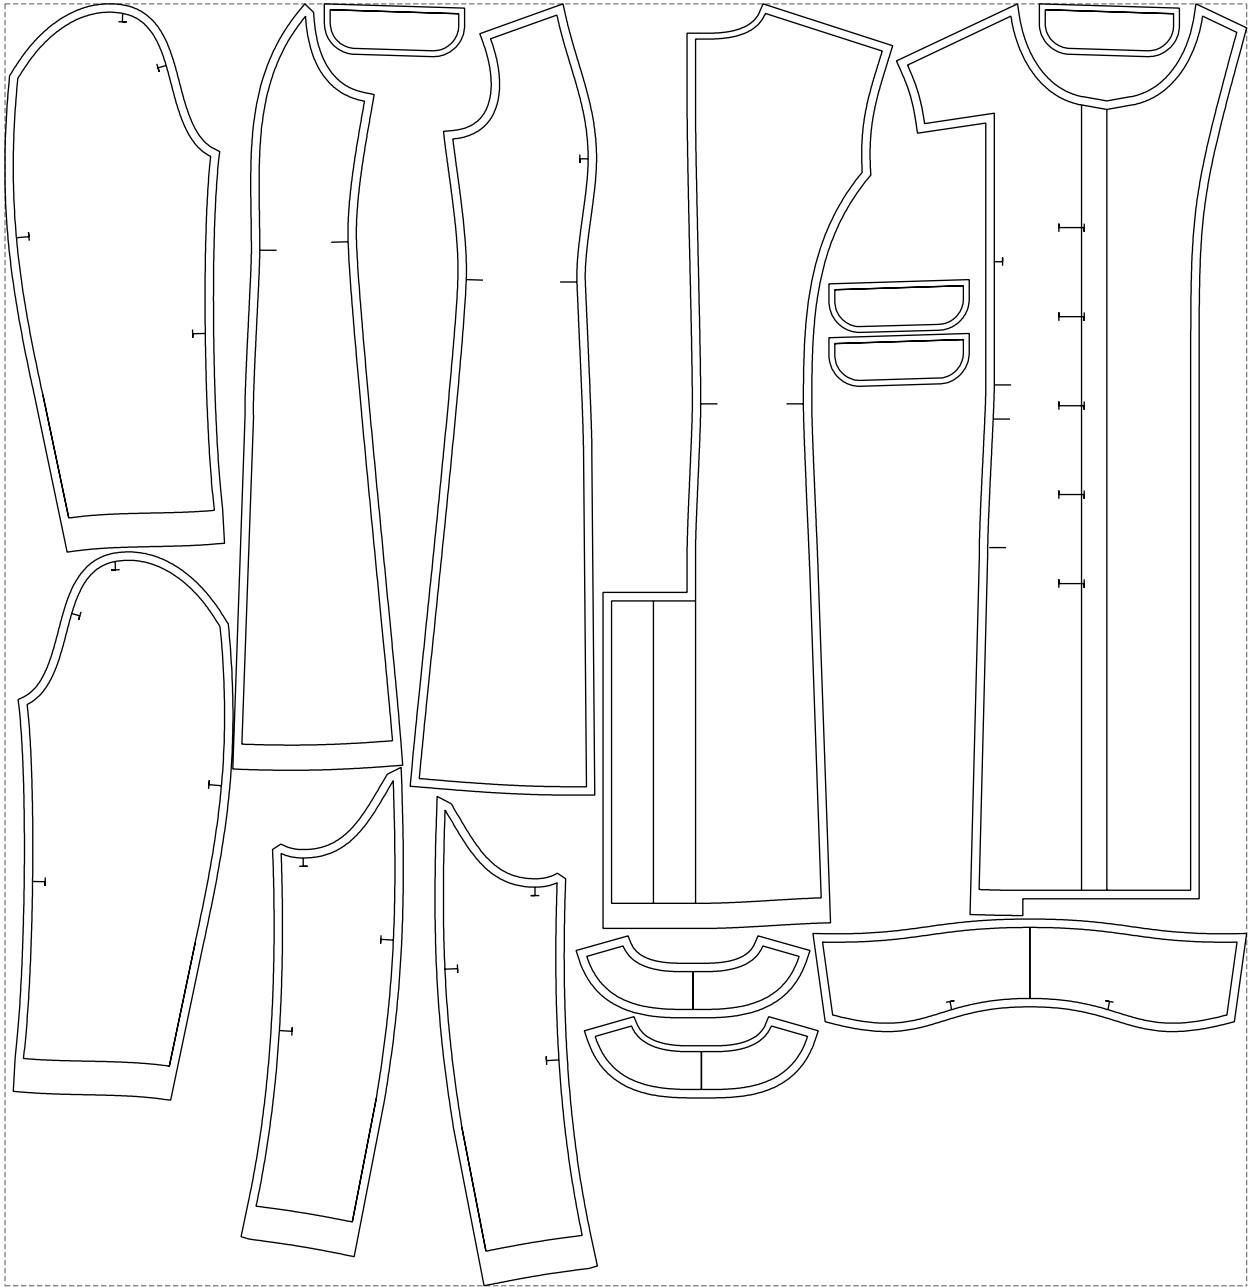

# Example

size:1478.88 x1527.09 mm

Maneken =1 ver.0

rz\_1=170

rz\_16=88

rz\_17=75.6

rz\_18=67.6

rz\_19=96