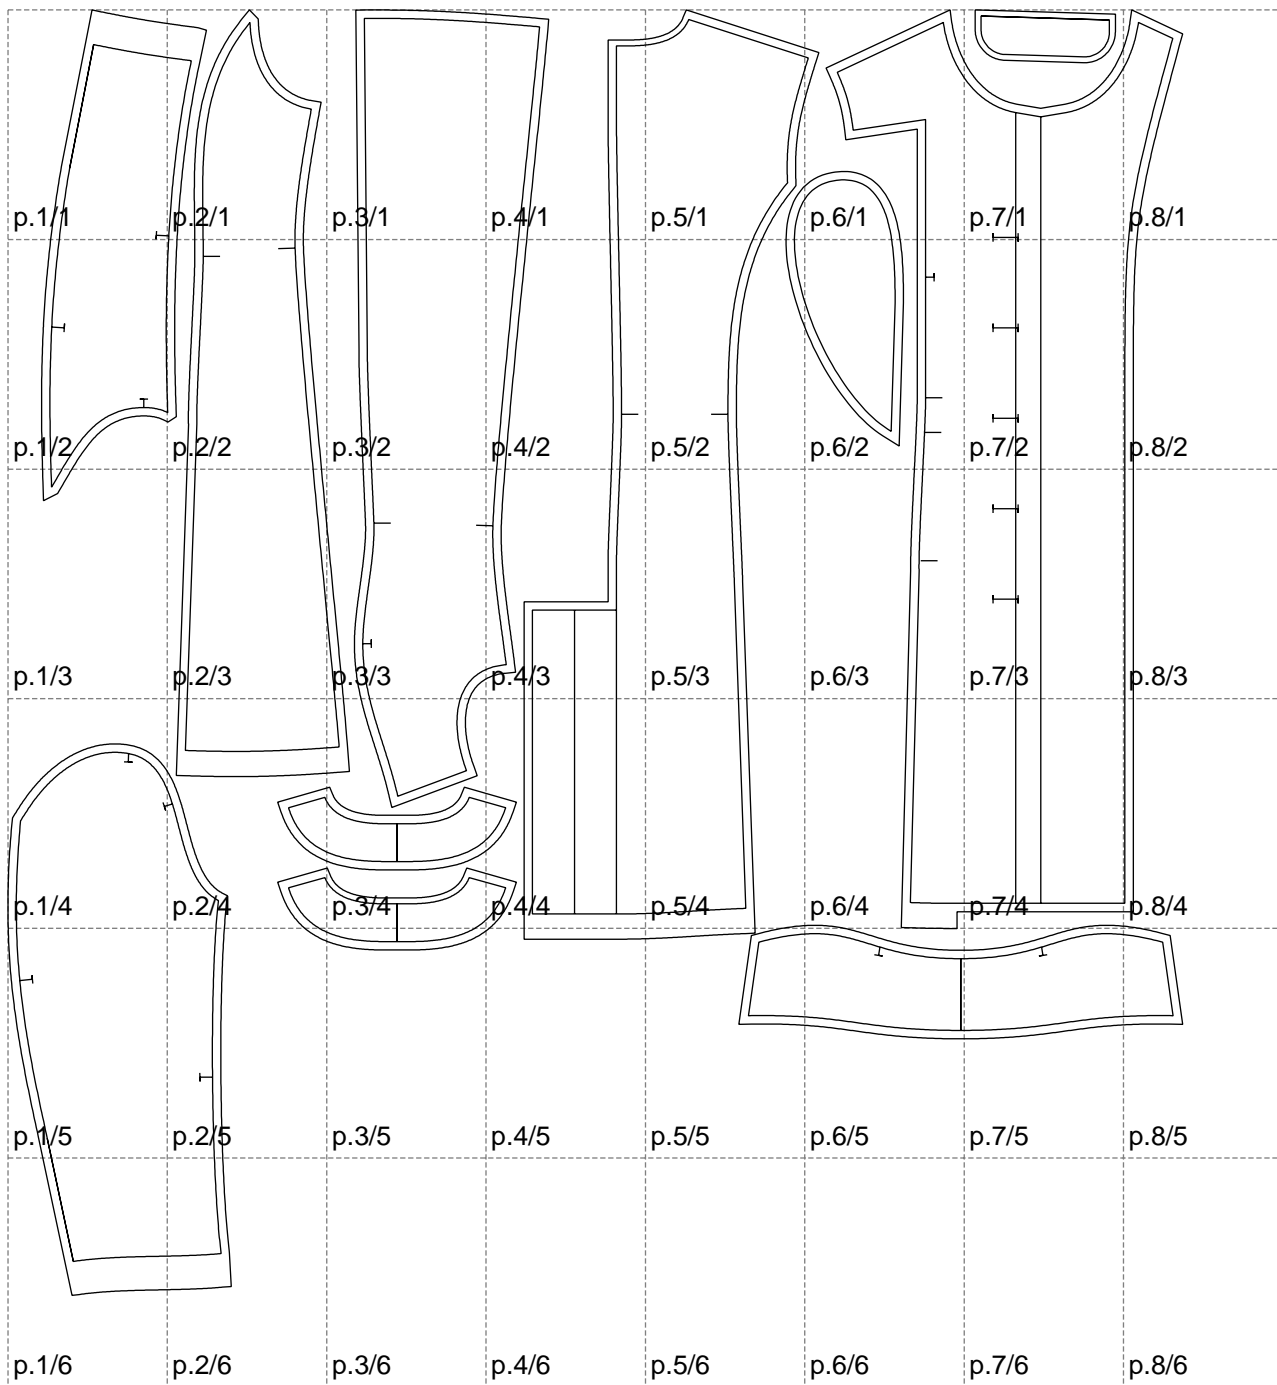

Not for print

Paper size: A4, size:1399.00 x1530.75 mm

# Example

size:1499.00 x1545.55 mm

Maneken =1 ver.0

rz\_1=170

rz\_16=92

rz\_17=78.8

rz\_18=71.8

rz\_19=100

rz\_20=98.1

---

. . . . .  
. . . . .  
. . . . .