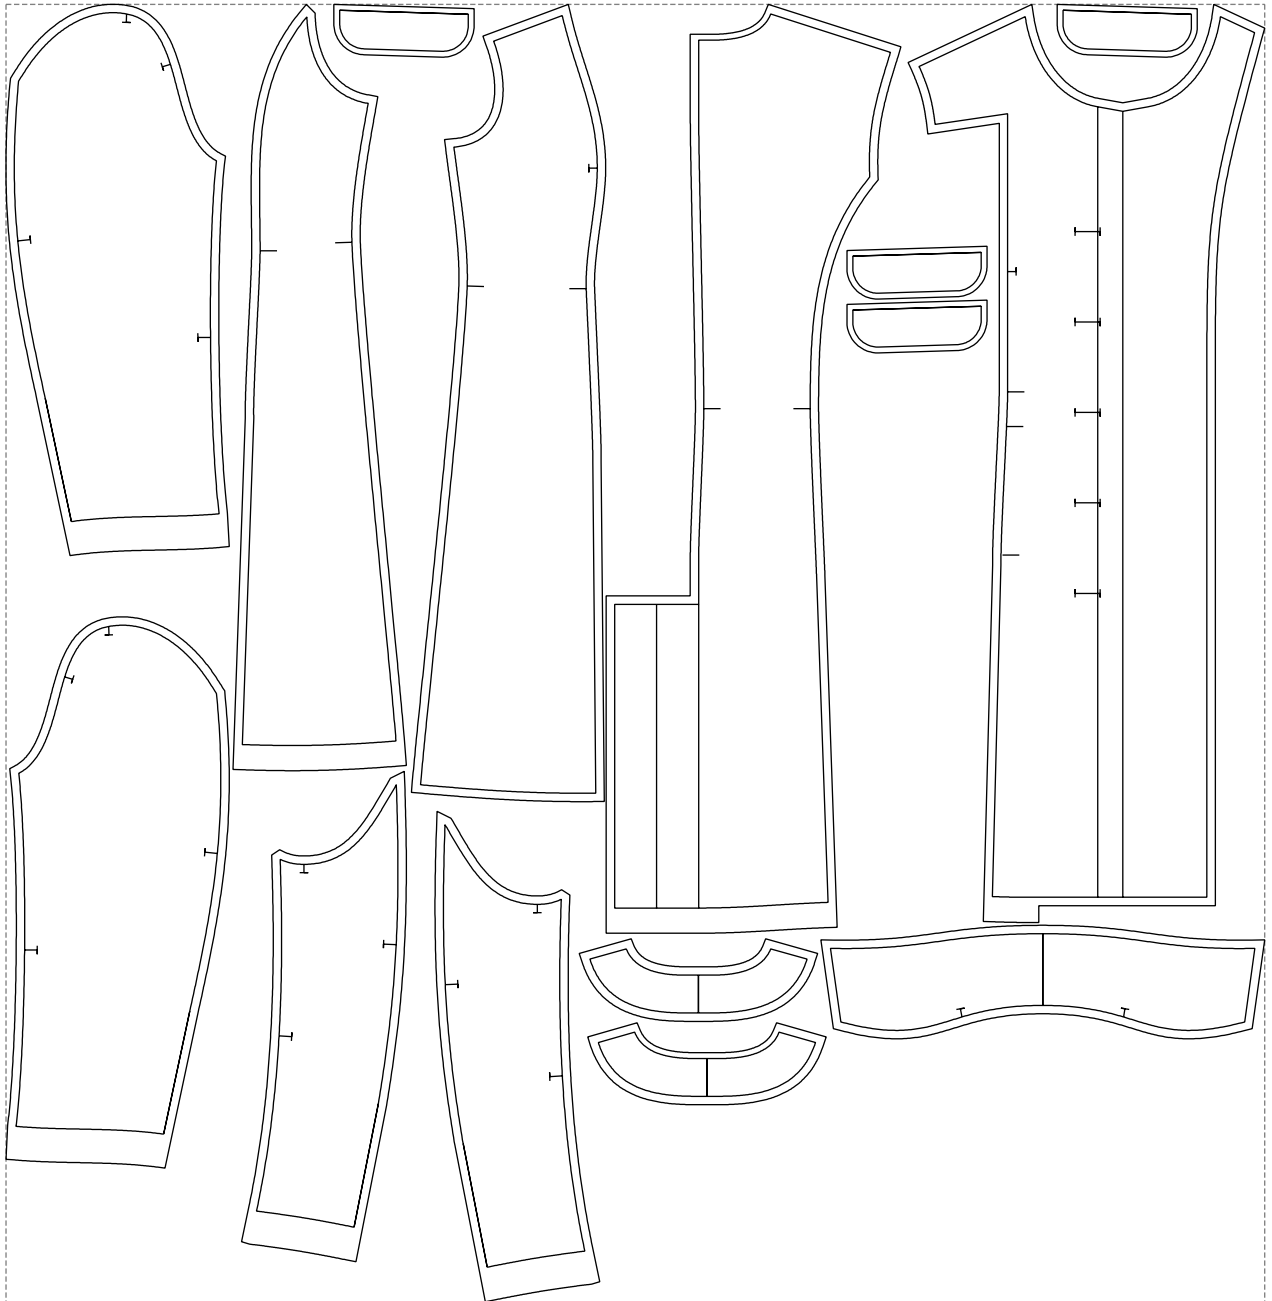

Not for print

Paper size: A4, size:1399.00 x1530.75 mm

# Example

size:1499.00 x1545.55 mm

Maneken =1 ver.0

rz\_1=170

rz\_16=92

rz\_17=78.8

rz\_18=71.8

rz\_19=100