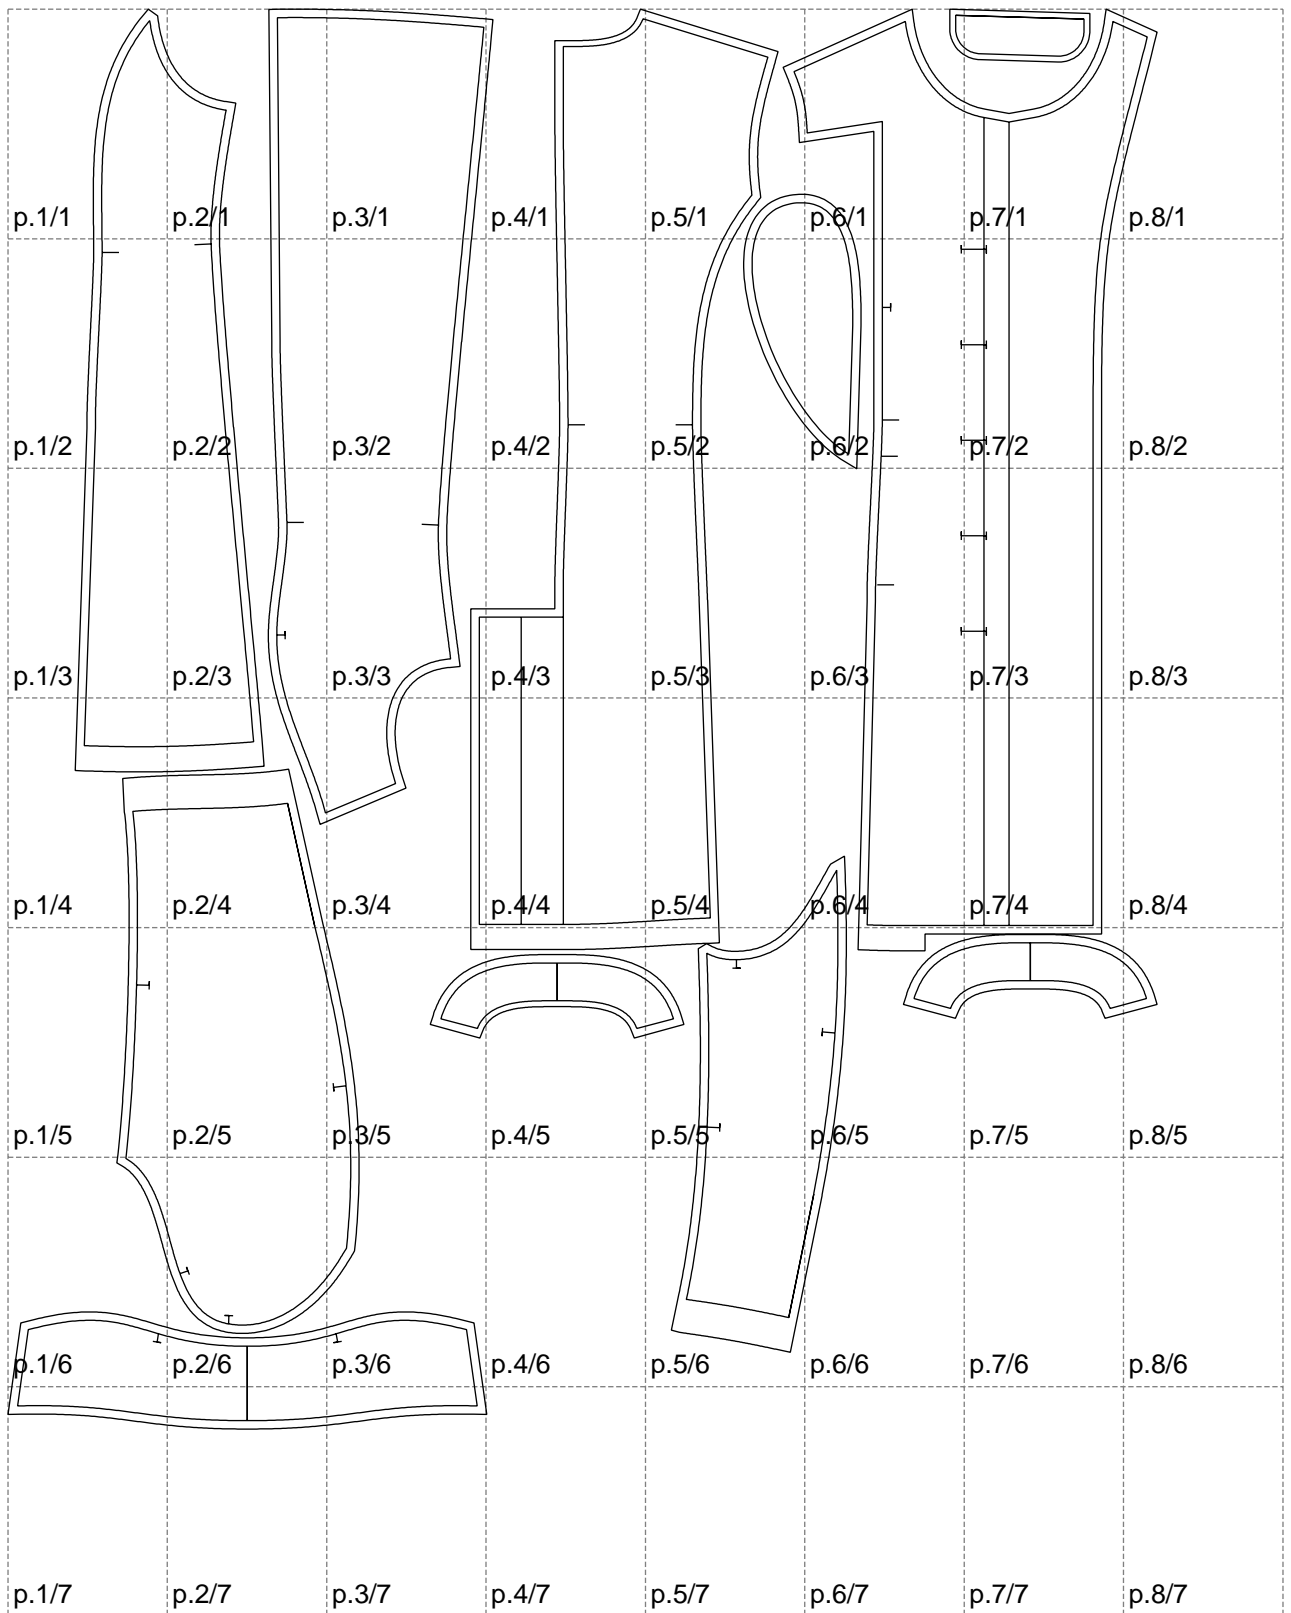

Not for print

Paper size: A4, size:1368.68 x1690.78 mm

# Example

size:1499.00 x1730.42 mm

Maneken =1 ver.0

rz\_1=170

rz\_16=108

rz\_17=92.5

rz\_18=89.2

rz\_19=116

rz\_20=113

---

. . . . .  
. . . . .  
. . . . .