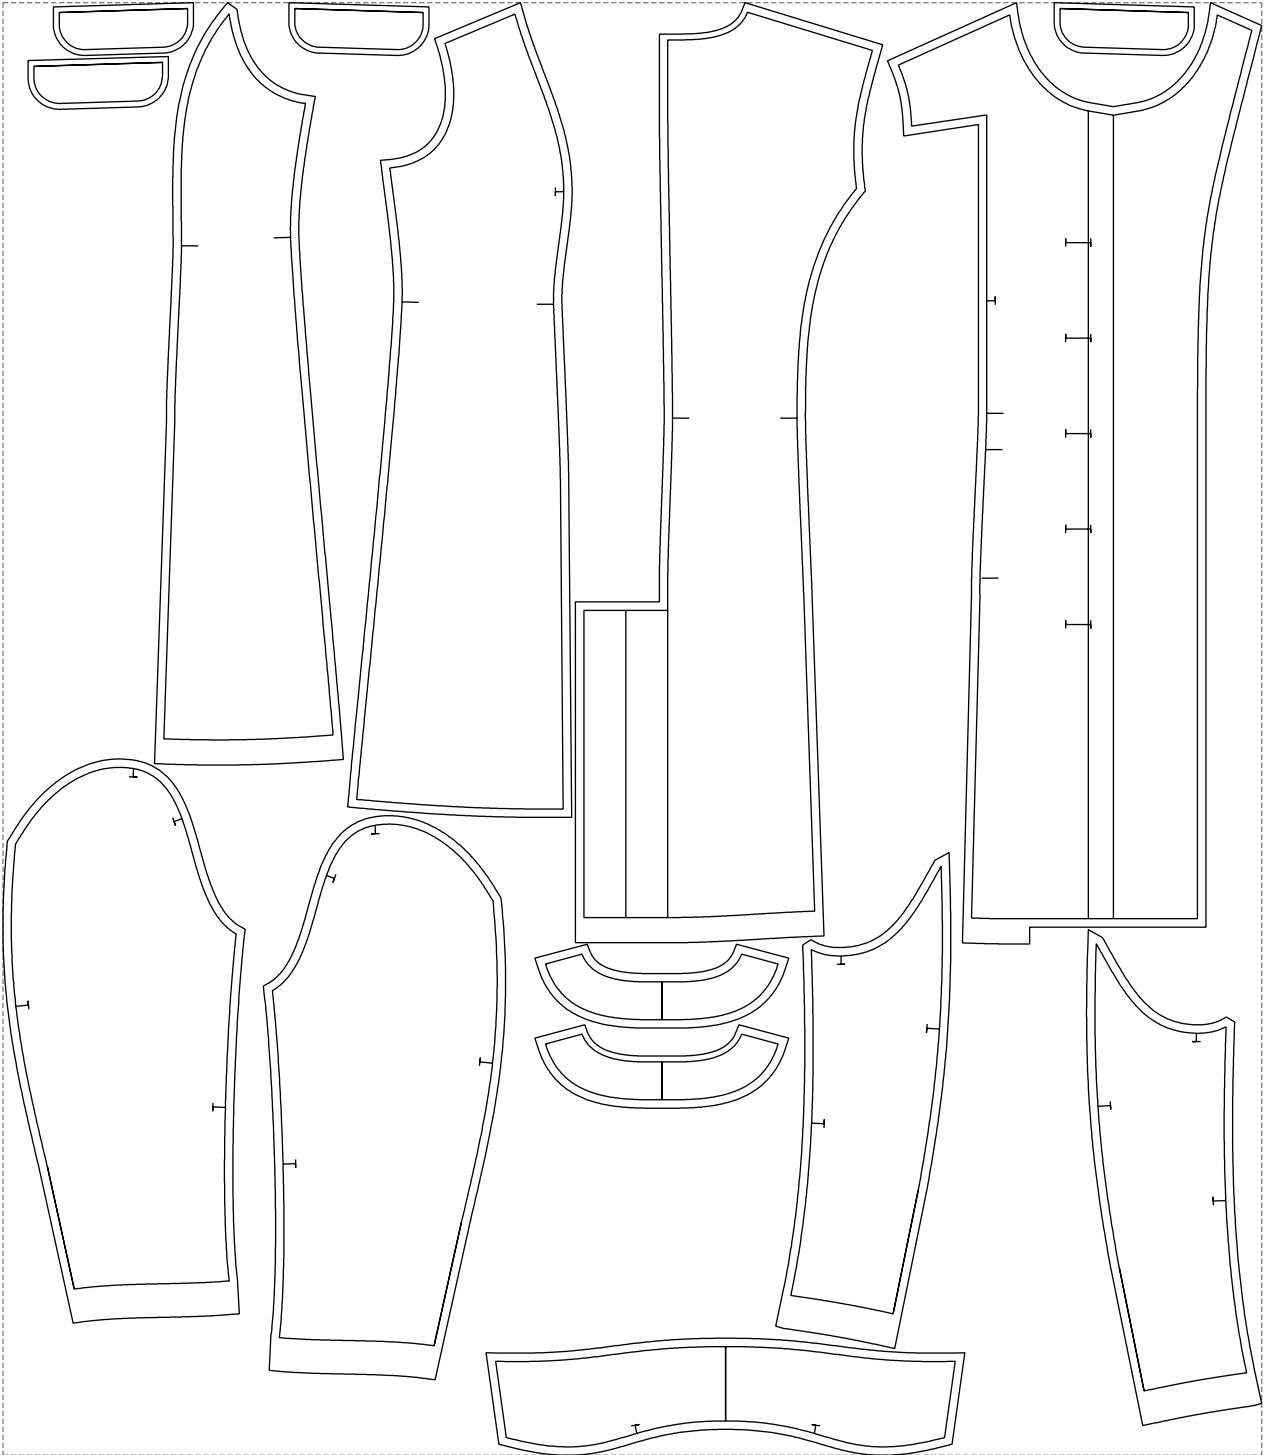

Not for print

Paper size: A4, size:1368.68 x1690.78 mm

# Example

size:1499.00 x1730.42 mm

Maneken =1 ver.0

rz\_1=170

rz\_16=108

rz\_17=92.5

rz\_18=89.2

rz\_19=116