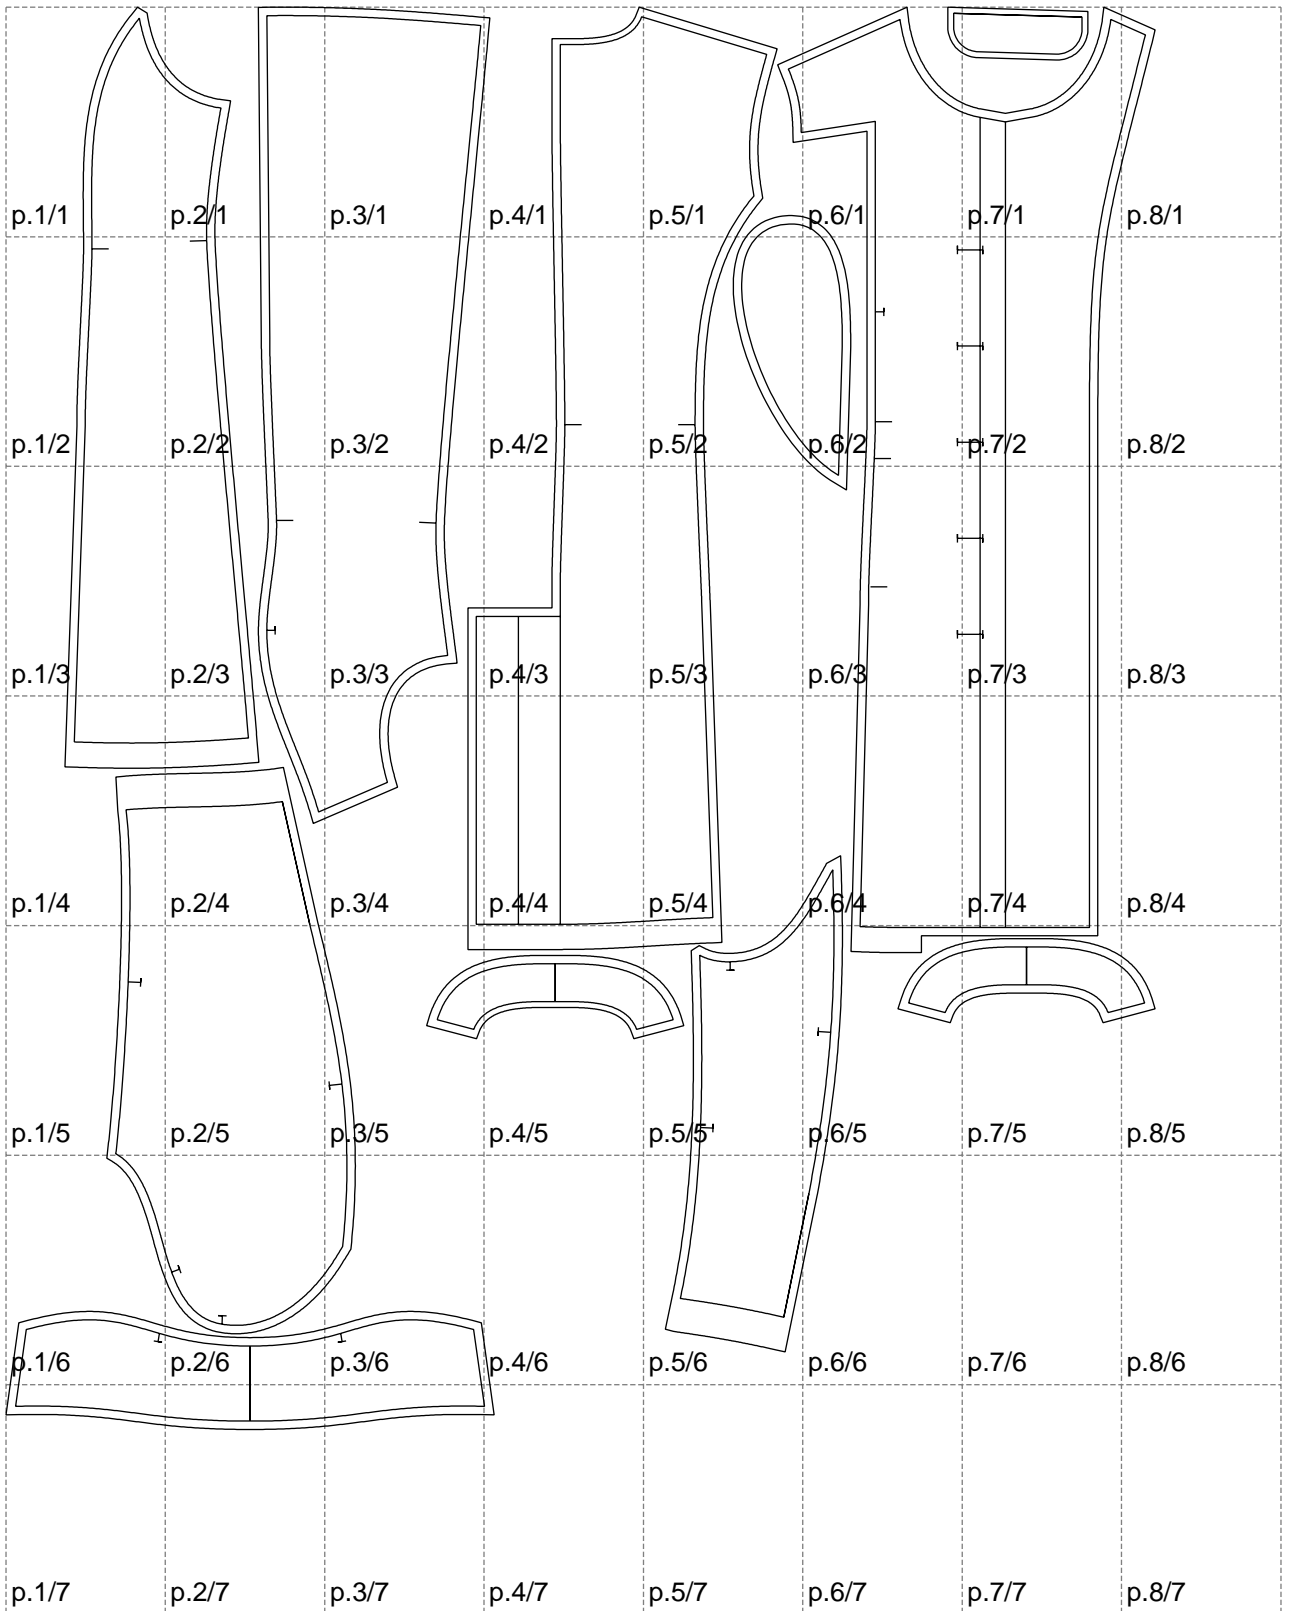

Not for print

Paper size: A4, size:1368.72 x1693.69 mm

# Example

size:1488.98 x1824.18 mm

Maneken =1 ver.0

rz\_1=170

rz\_16=112

rz\_17=96.2

rz\_18=94

rz\_19=120

rz\_20=117

---

. . . . .  
. . . . .  
. . . . .