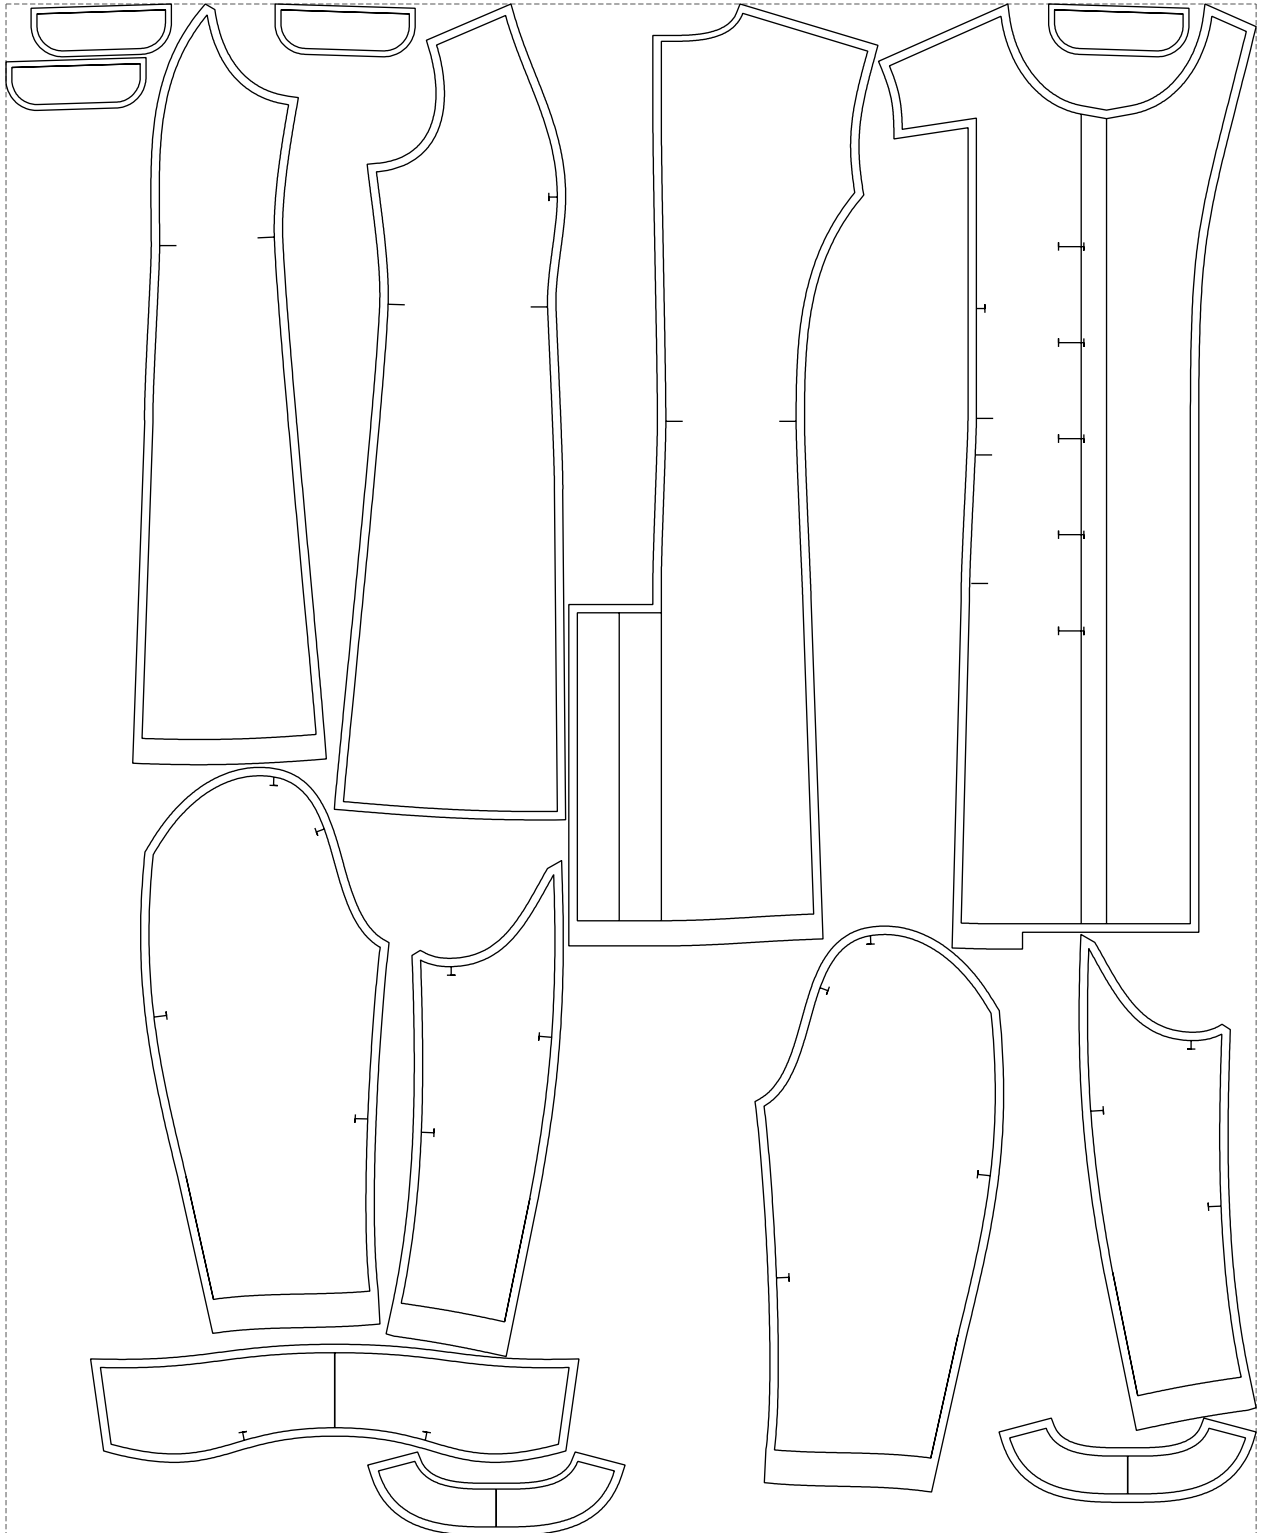

Not for print

Paper size: A4, size:1368.72 x1693.69 mm

# Example

size:1488.98 x1824.18 mm

Maneken =1 ver.0

rz\_1=170

rz\_16=112

rz\_17=96.2

rz\_18=94

rz\_19=120