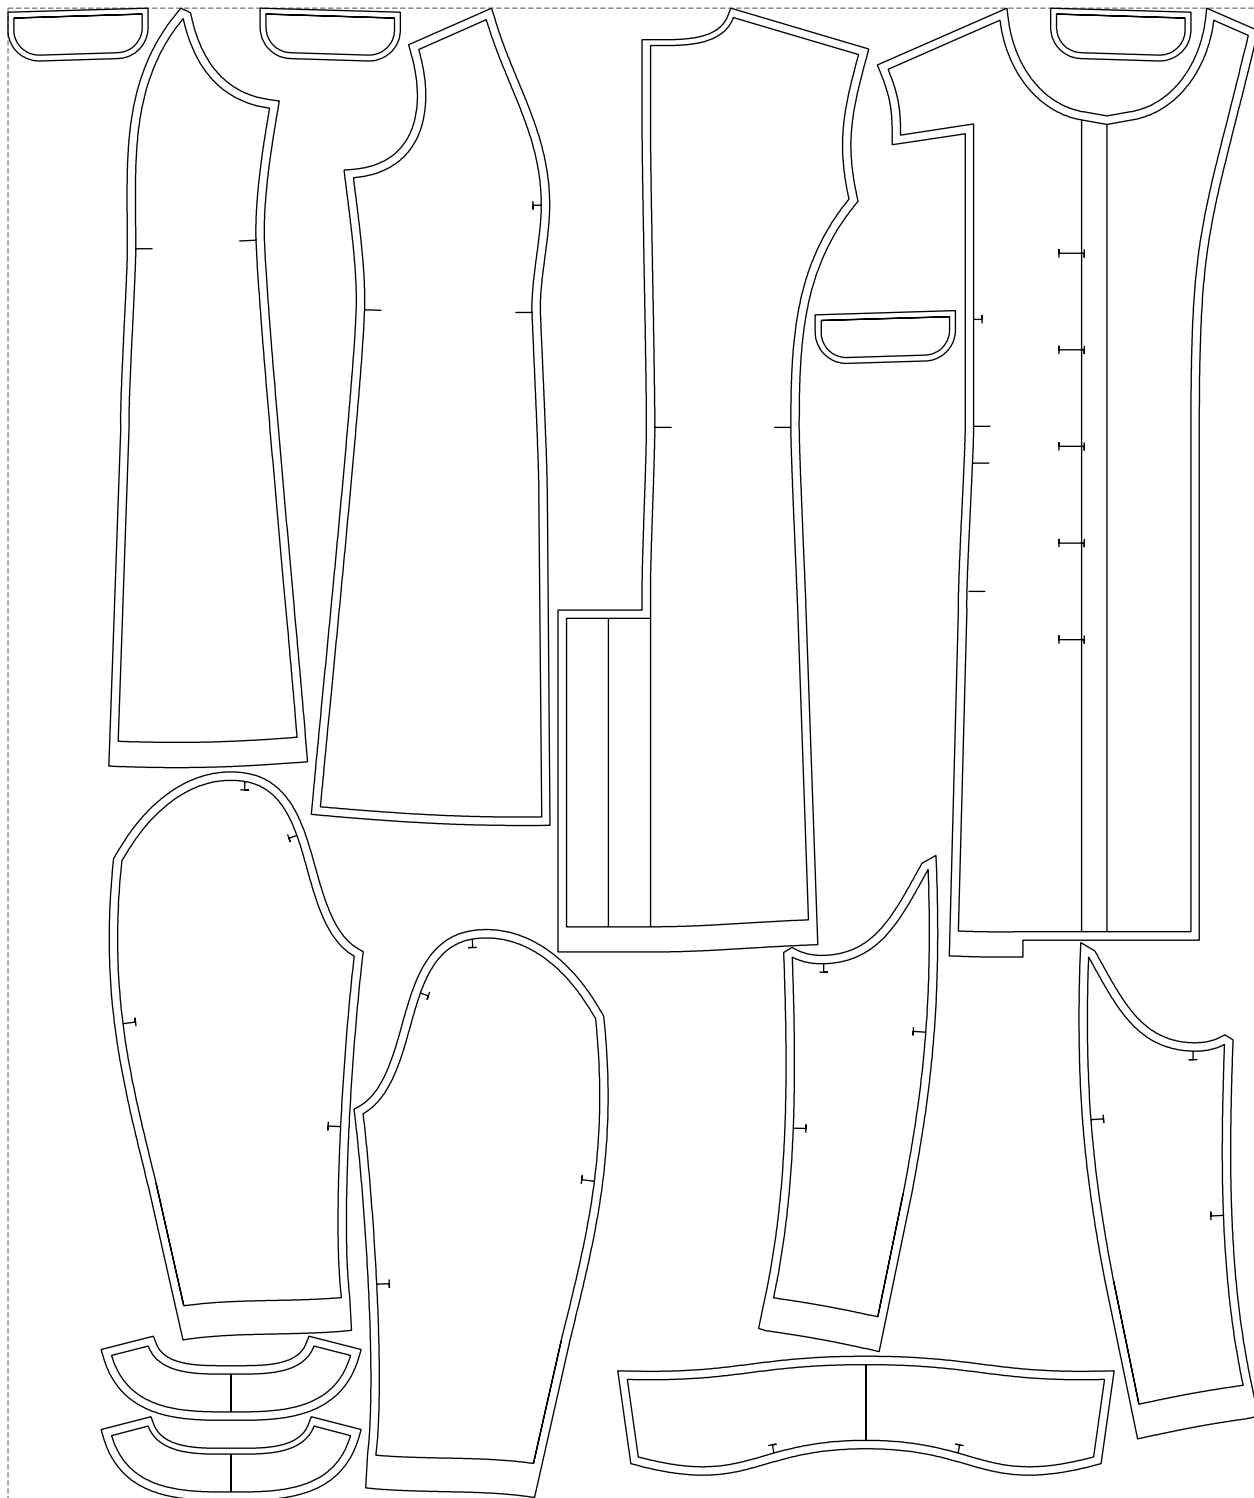

Not for print

Paper size: A4, size:1388.90 x1694.23 mm

# Example

size:1488.98 x1777.49 mm

Maneken =1 ver.0

rz\_1=170

rz\_16=116

rz\_17=100

rz\_18=98.8

rz\_19=124