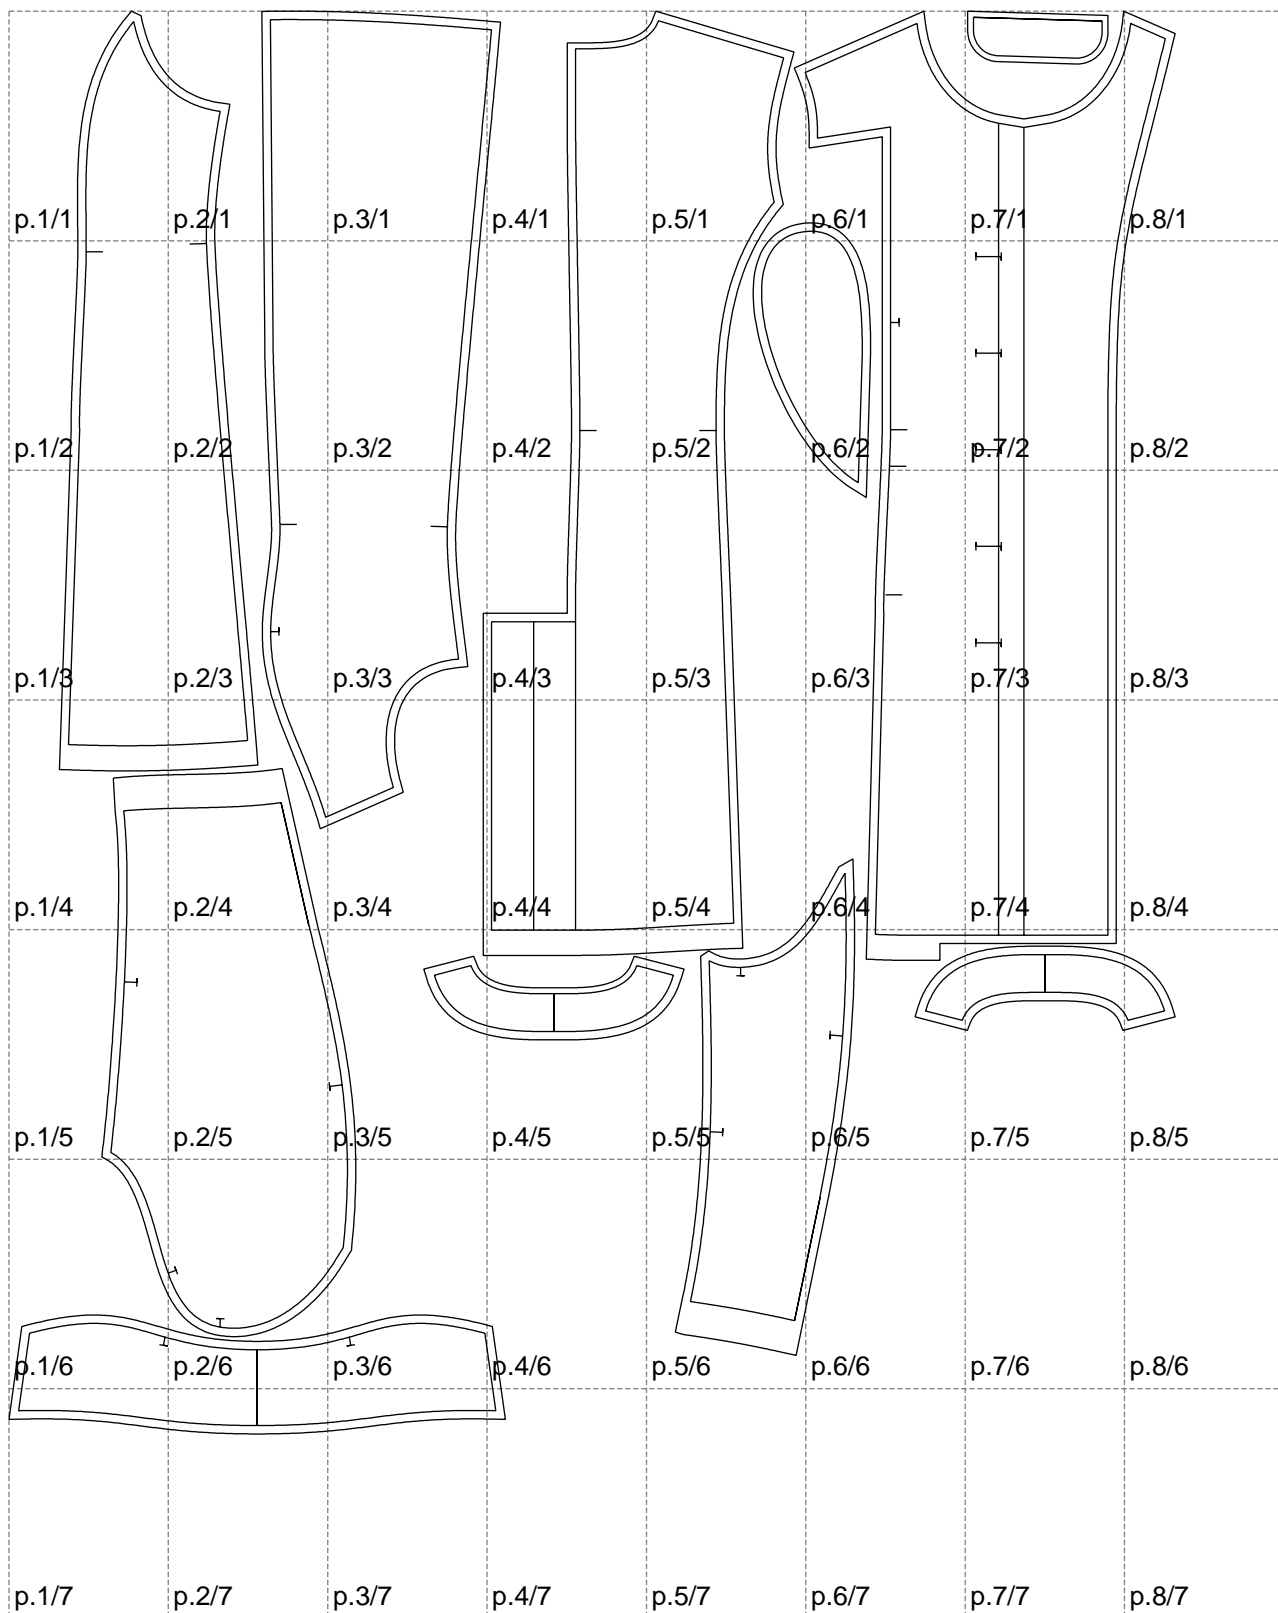

Not for print

Paper size: A4, size:1388.90 x1694.23 mm

# Example

size:1488.98 x1777.49 mm

Maneken =1 ver.0

rz\_1=170

rz\_16=116

rz\_17=100

rz\_18=98.8

rz\_19=124

rz\_20=121

---

. . . . .  
. . . . .  
. . . . .