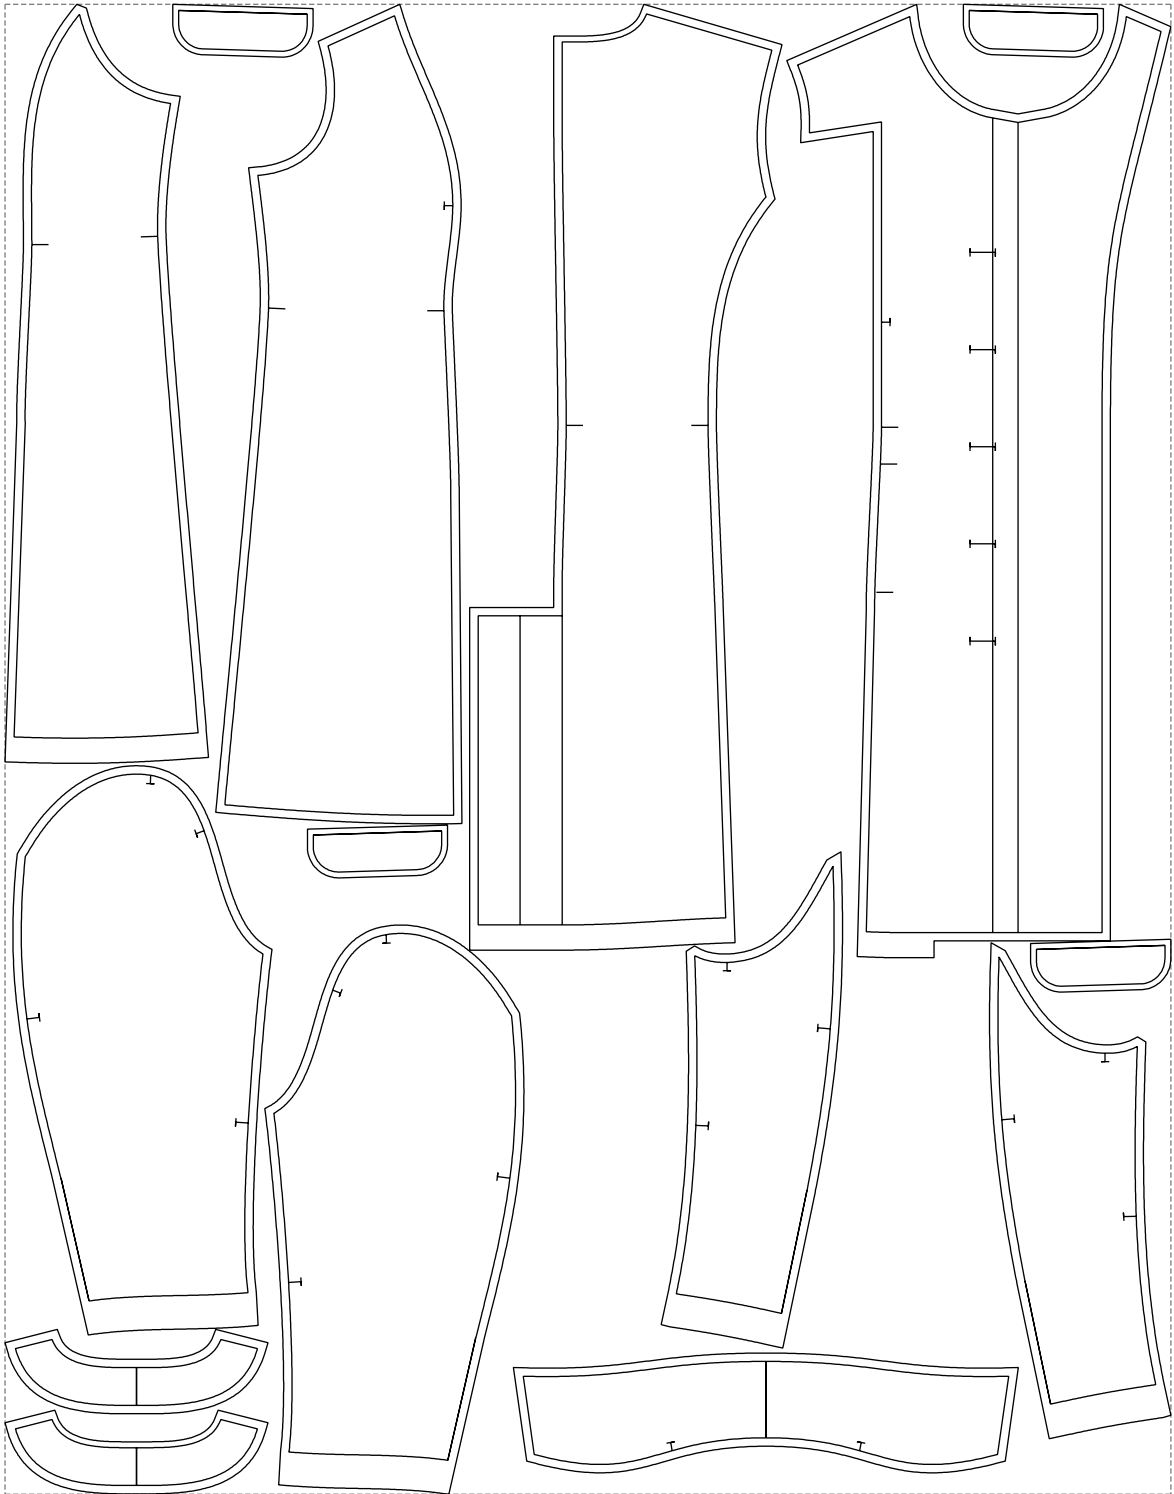

Not for print

Paper size: A4, size:1399.00 x1698.24 mm

# Example

size:1388.47 x1774.79 mm

Maneken =1 ver.0

rz\_1=170

rz\_16=120

rz\_17=104

rz\_18=103.6

rz\_19=128

rz\_20=125.1

---

. . . . .  
. . . . .  
. . . . .