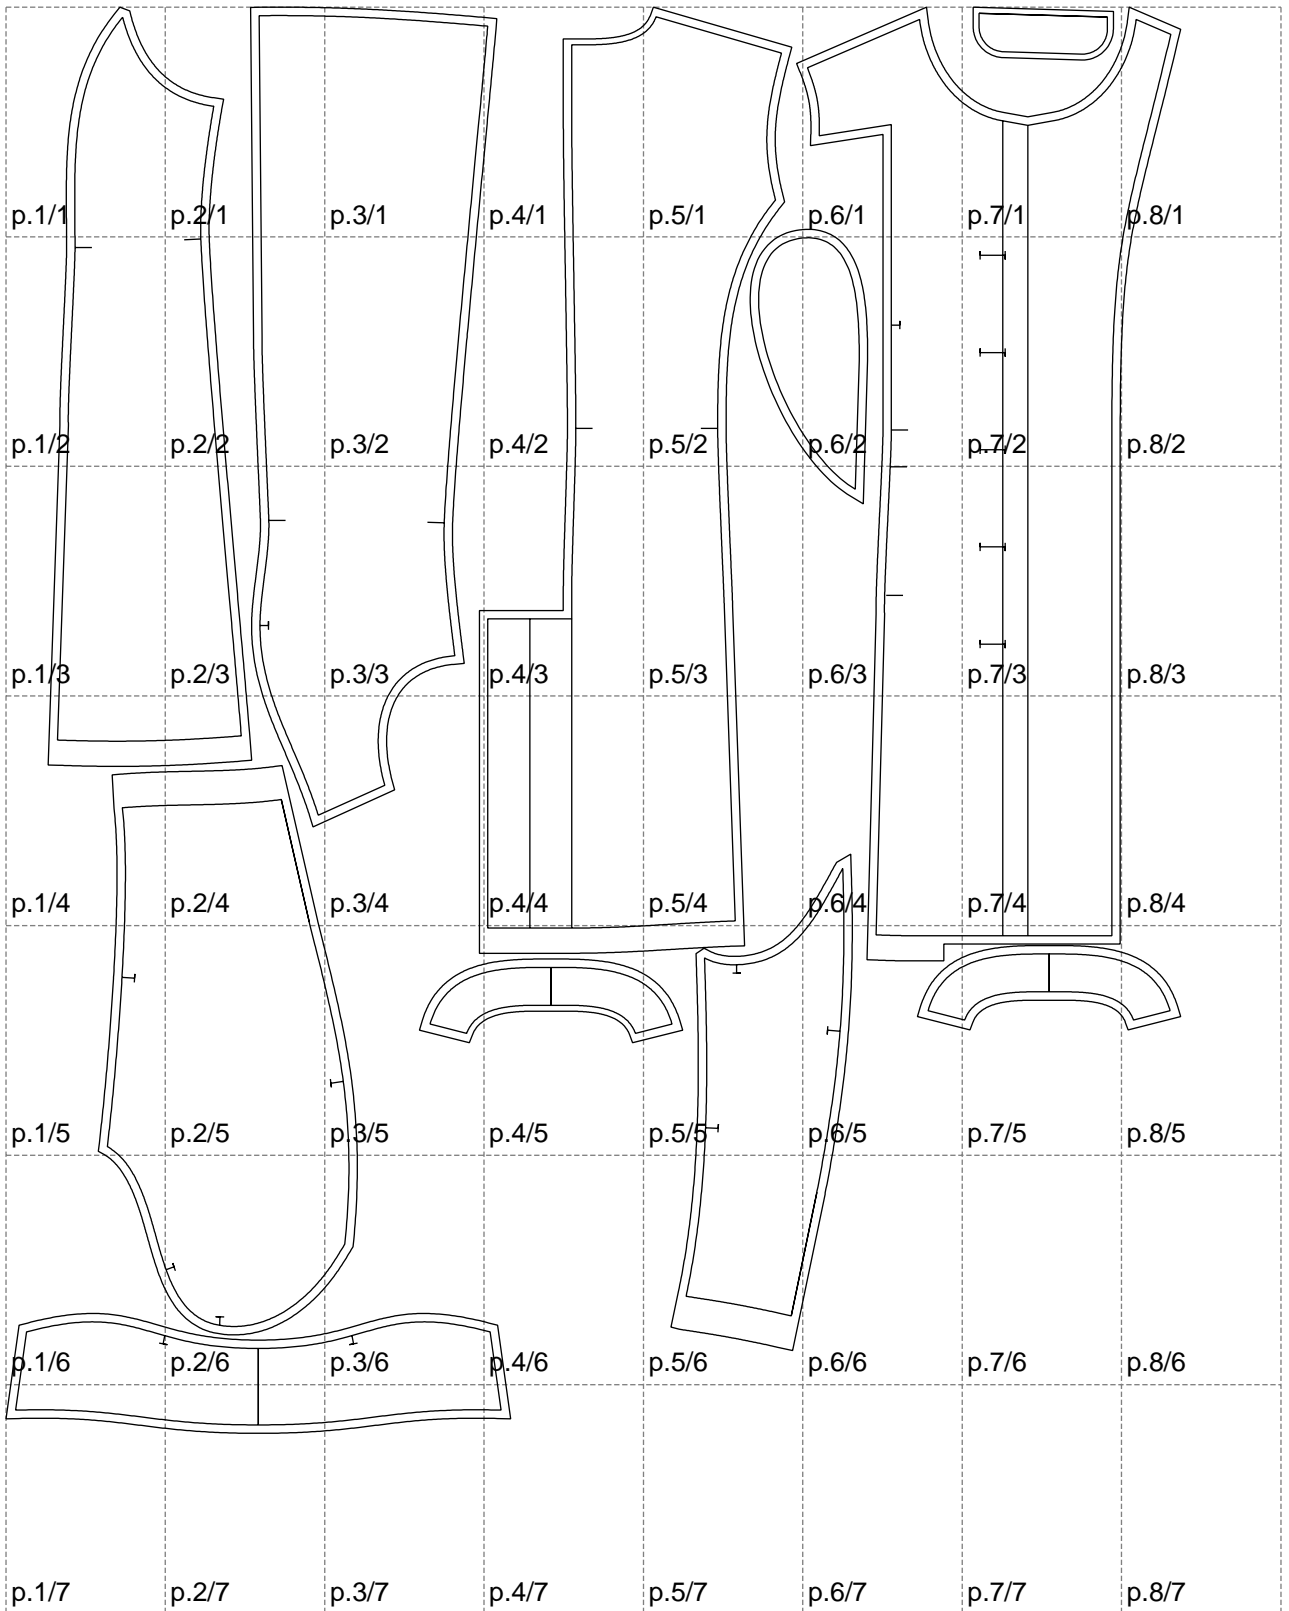

Not for print

Paper size: A4, size:1399.00 x1698.24 mm

# Example

size:1388.47 x1774.79 mm

Maneken =1 ver.0

rz\_1=170

rz\_16=120

rz\_17=104

rz\_18=103.6

rz\_19=128

rz\_20=125.1

---

. . . . .  
. . . . .  
. . . . .