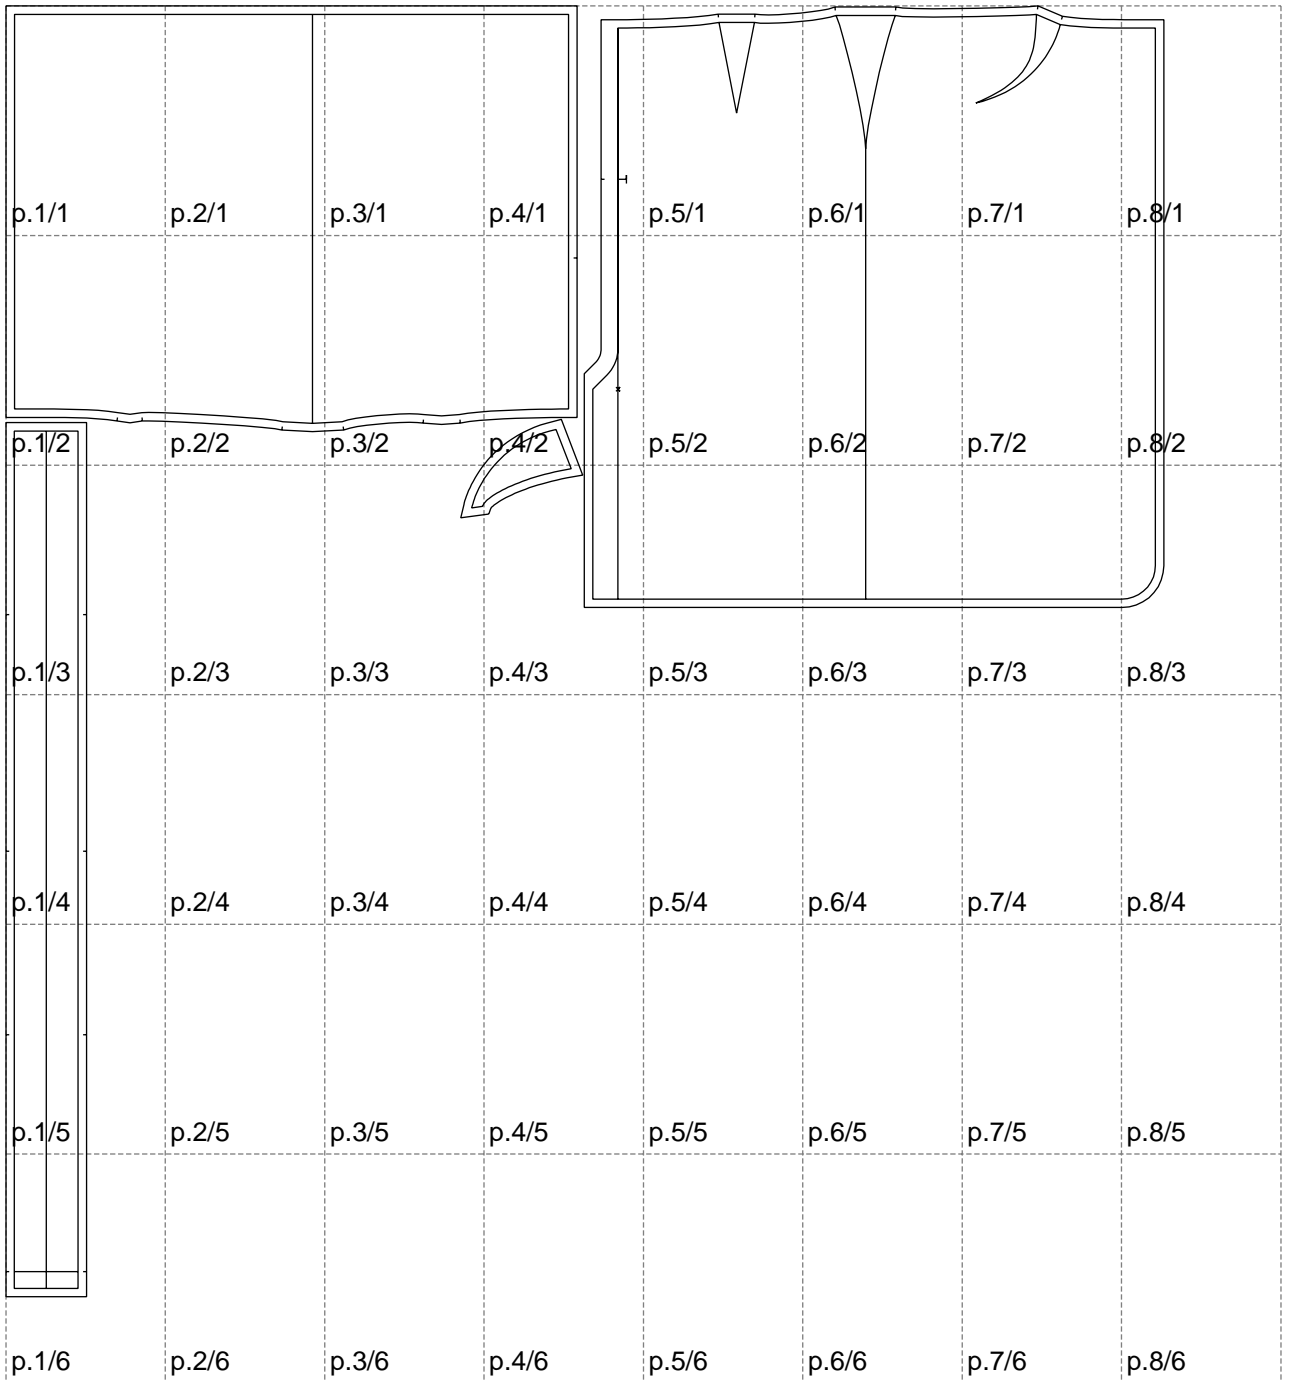

Not for print

Paper size: A4, size:1378.95 x1537.05 mm

# Example

size:1478.96 x1040.84 mm

Maneken =1 ver.0

rz\_1=170

rz\_16=116

rz\_17=100

rz\_18=98.8

rz\_19=124

rz\_20=121

---

. . . . .  
. . . . .  
. . . . .