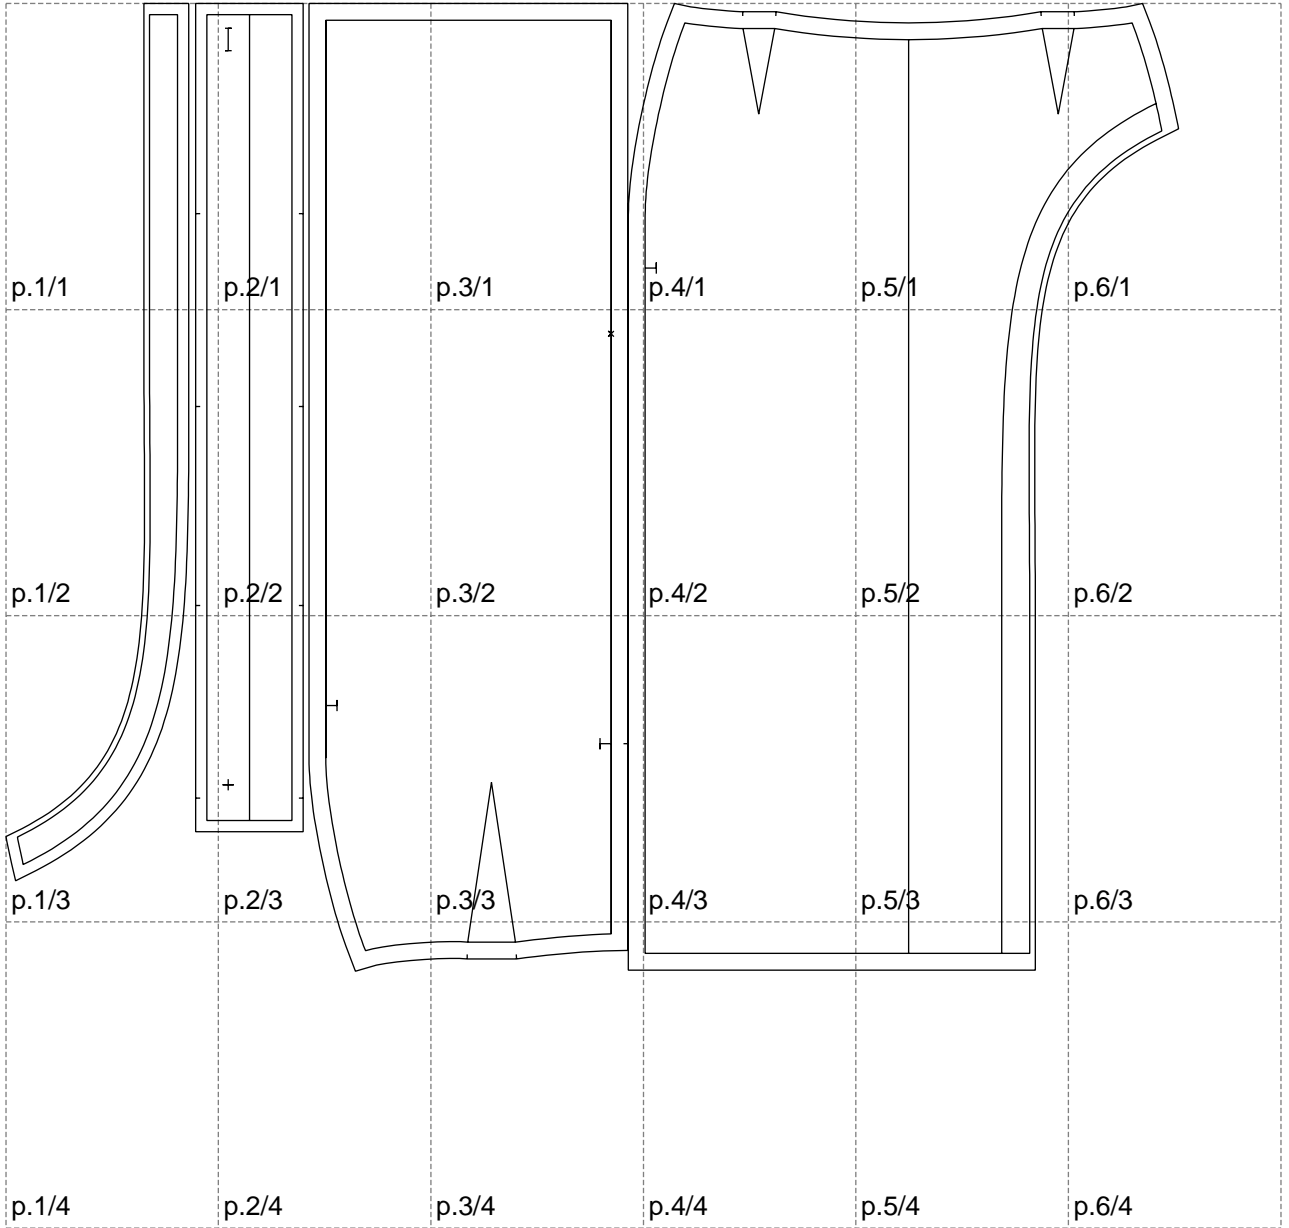

Not for print

Paper size: A4, size:1047.40 x864.19 mm

Example

size:1448.79 x1728.38 mm

Maneken =1 ver.0

rz_1=170

rz_16=88

rz_17=75.6

rz_18=67.6

rz_19=96

rz_20=94.6

.
.
.