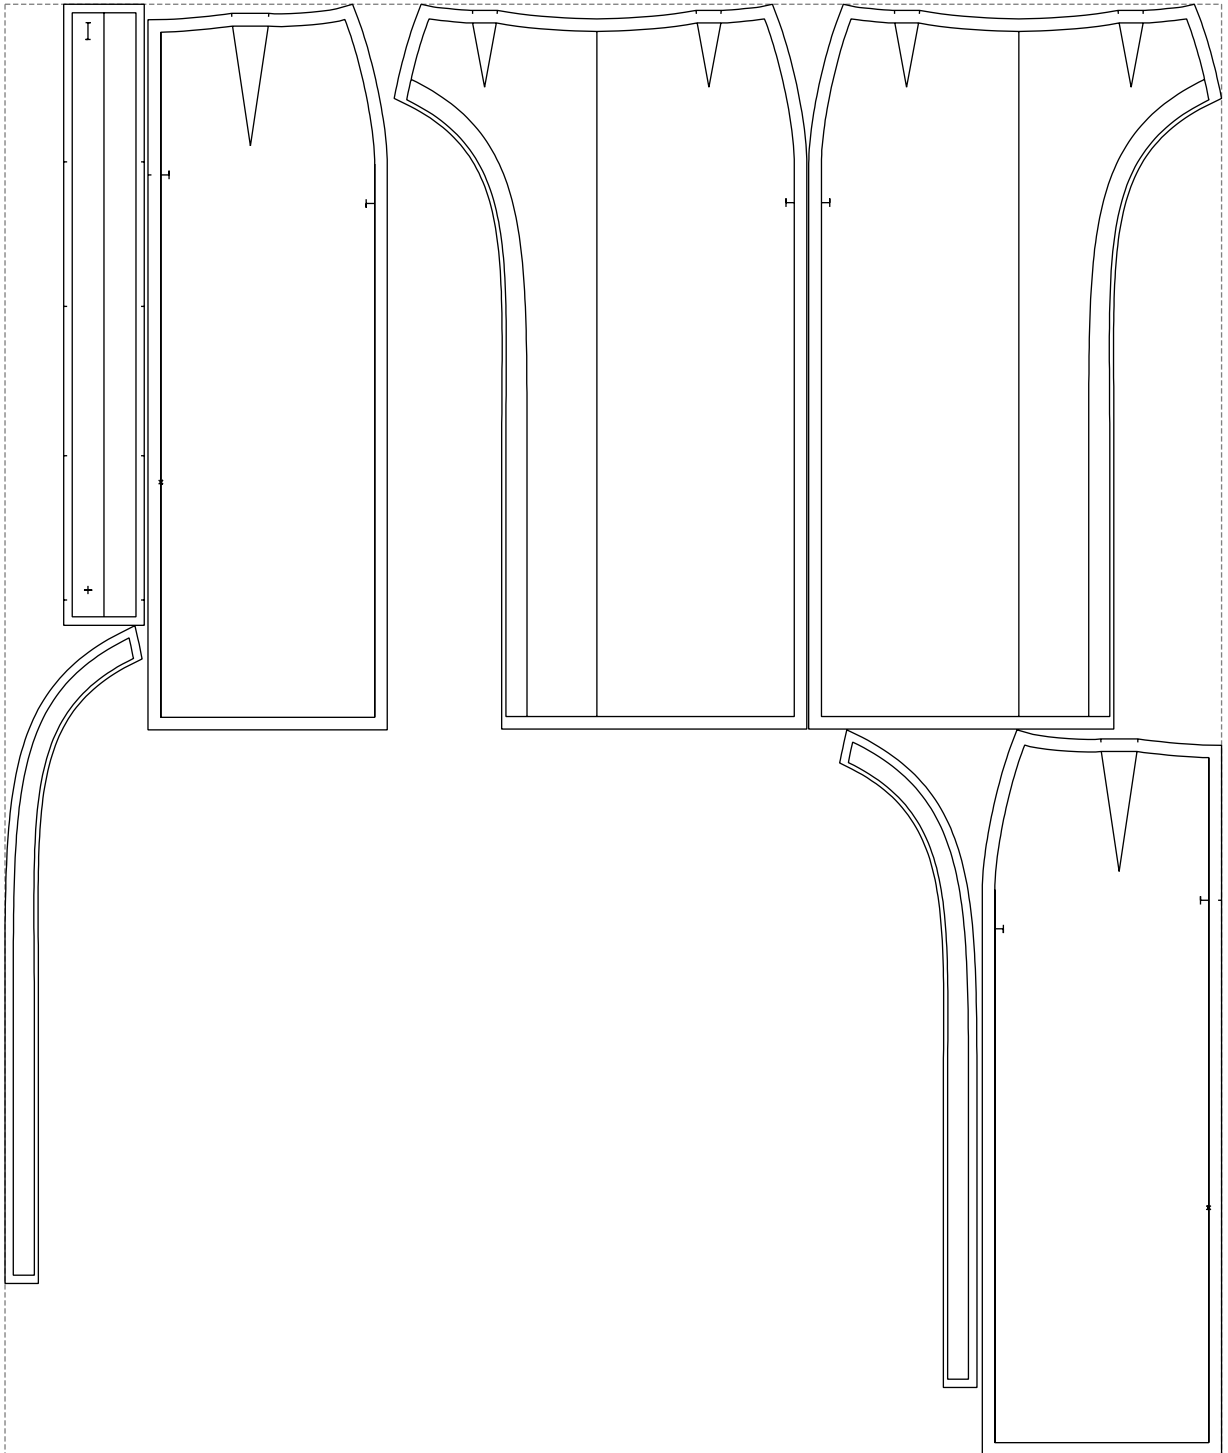

Not for print

Paper size: A4, size:1047.40 x864.19 mm

Example

size:1448.79 x1728.38 mm

Maneken =1 ver.0

rz_1=170

rz_16=88

rz_17=75.6

rz_18=67.6

rz_19=96

rz_20=94.6

.
.
.