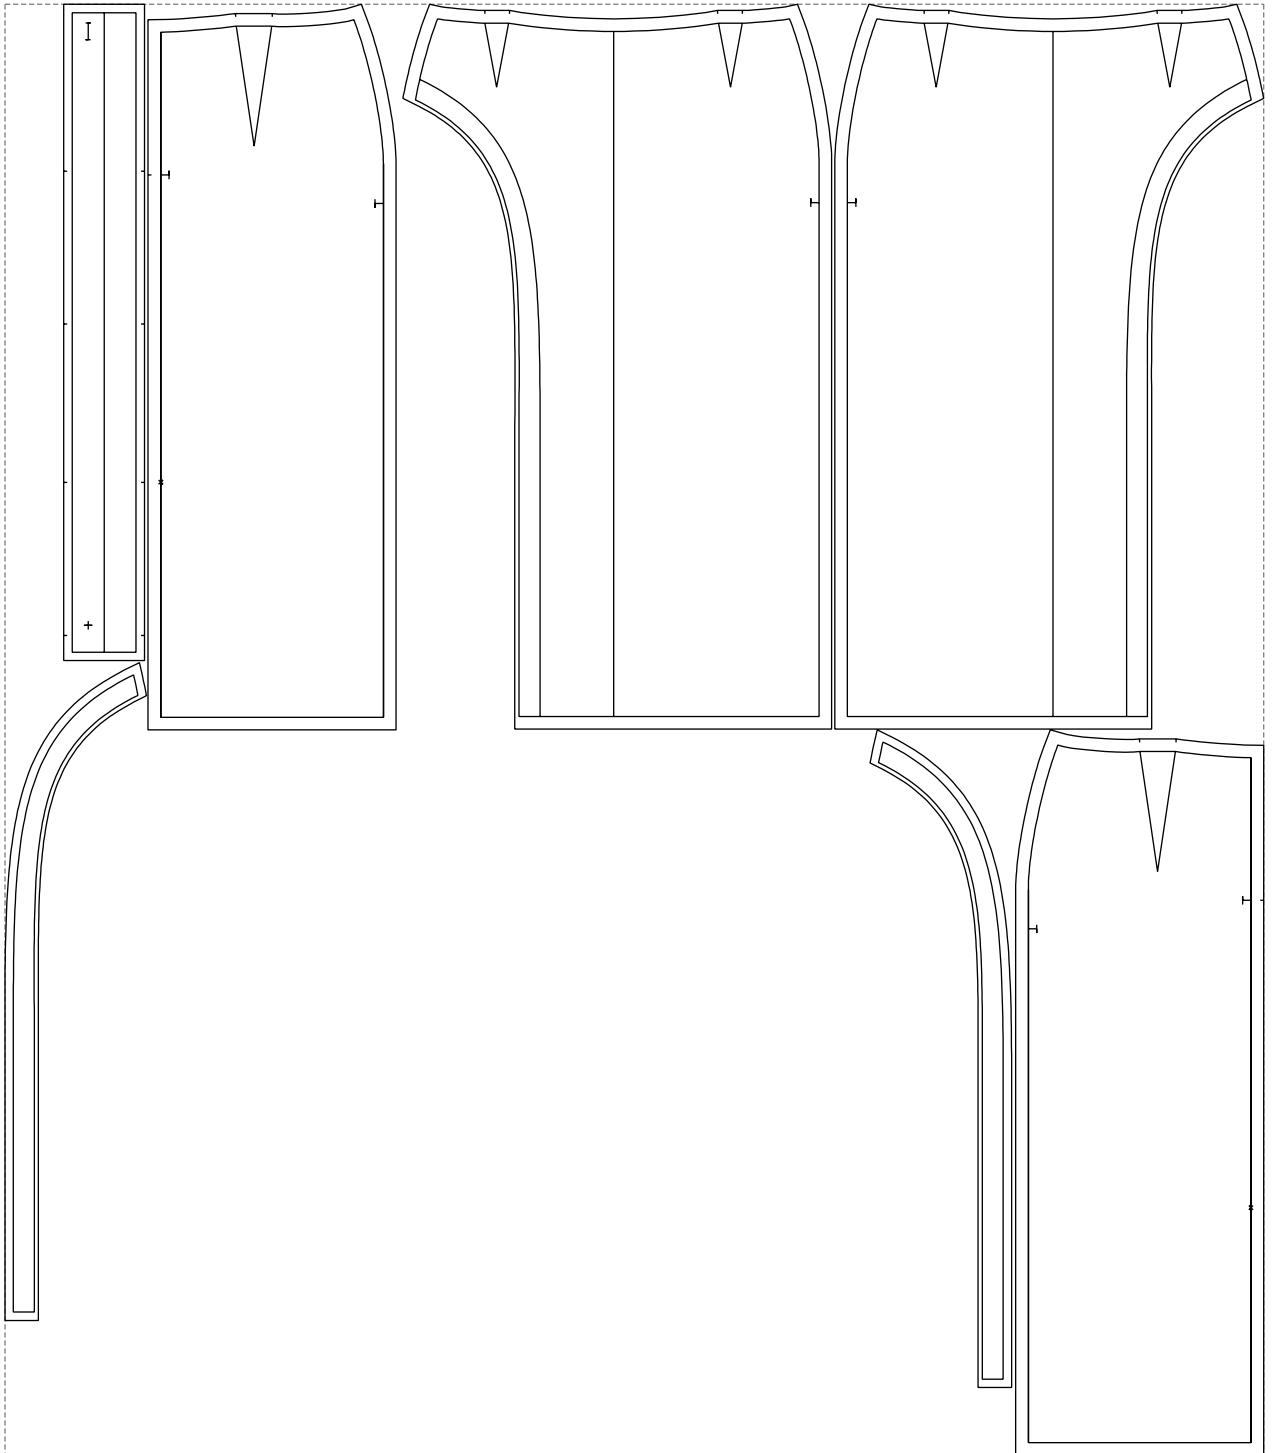

Not for print

Paper size: A4, size:1078.91 x864.16 mm

# Example

size:1499.00 x1728.31 mm

Maneken =1 ver.0

rz\_1=170

rz\_16=92

rz\_17=78.8

rz\_18=71.8

rz\_19=100

rz\_20=98.1

---

. . . . .  
. . . . .  
. . . . .