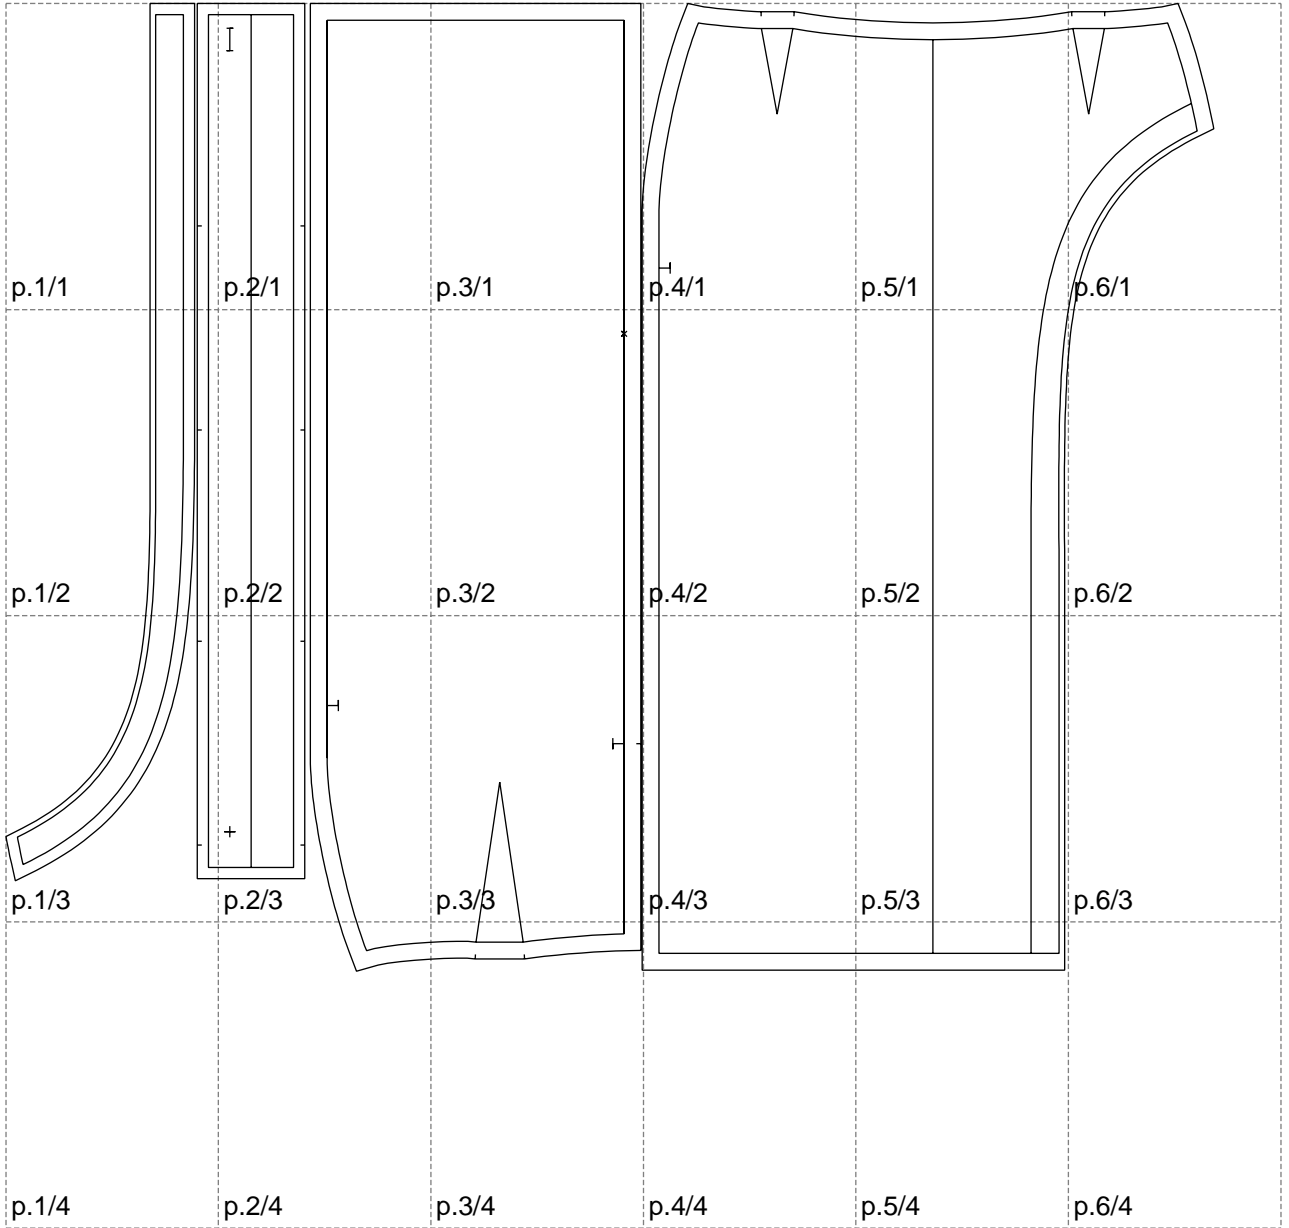

Not for print

Paper size: A4, size:1078.91 x864.16 mm

# Example

size:1499.00 x1728.31 mm

Maneken =1 ver.0

rz\_1=170

rz\_16=92

rz\_17=78.8

rz\_18=71.8

rz\_19=100

rz\_20=98.1

---

. . . . .  
. . . . .  
. . . . .