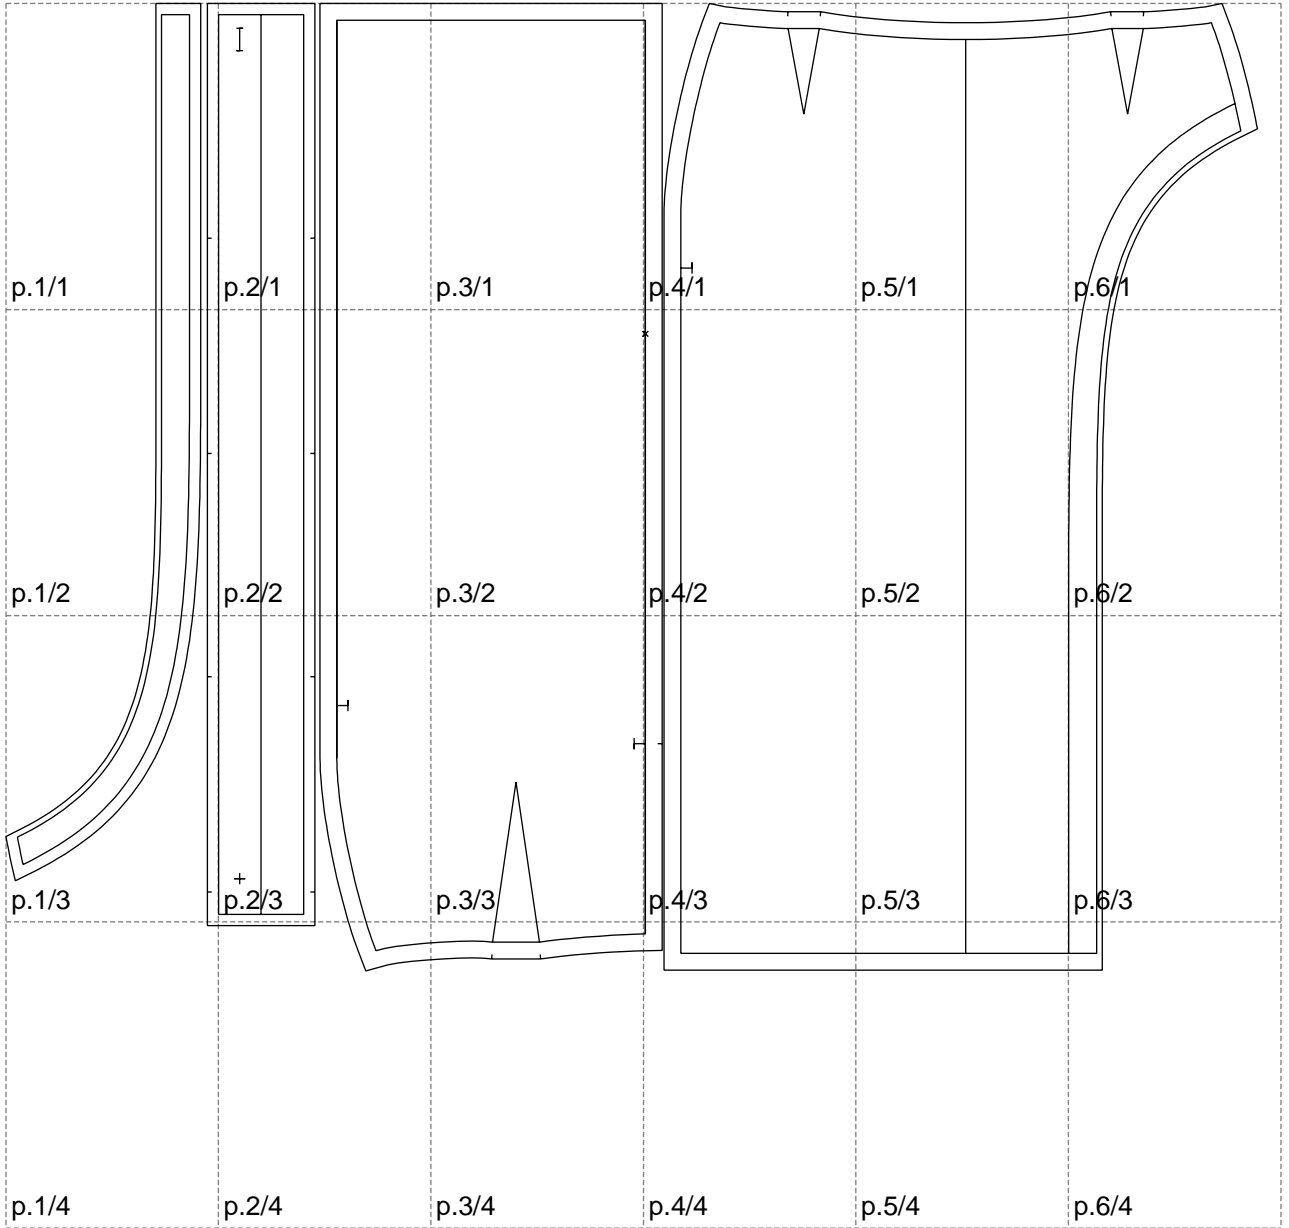

Not for print

Paper size: A4, size:1117.83 x864.12 mm

Example

size:1478.96 x1728.25 mm

Maneken =1 ver.0

rz_1=170

rz_16=96

rz_17=82

rz_18=76

rz_19=104

rz_20=101.8

.
.
.