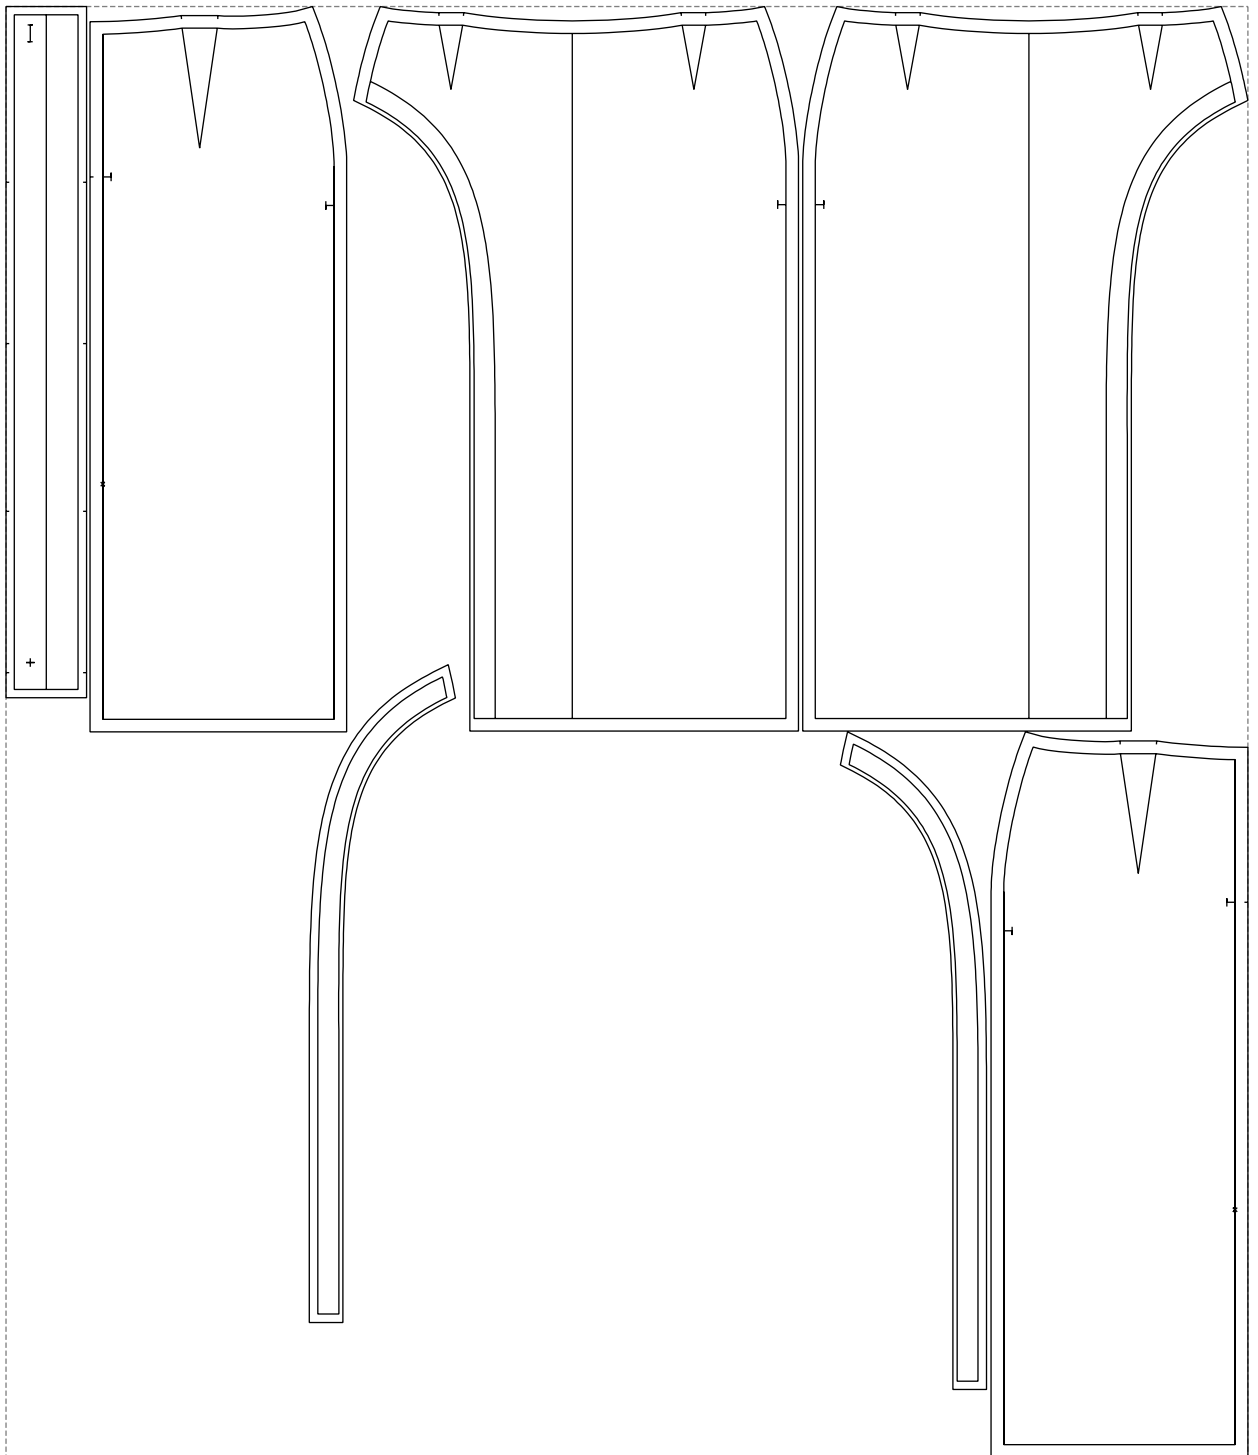

Not for print

Paper size: A4, size:1117.83 x864.12 mm

Example

size:1478.96 x1728.25 mm

Maneken =1 ver.0

rz_1=170

rz_16=96

rz_17=82

rz_18=76

rz_19=104

rz_20=101.8

.
.
.