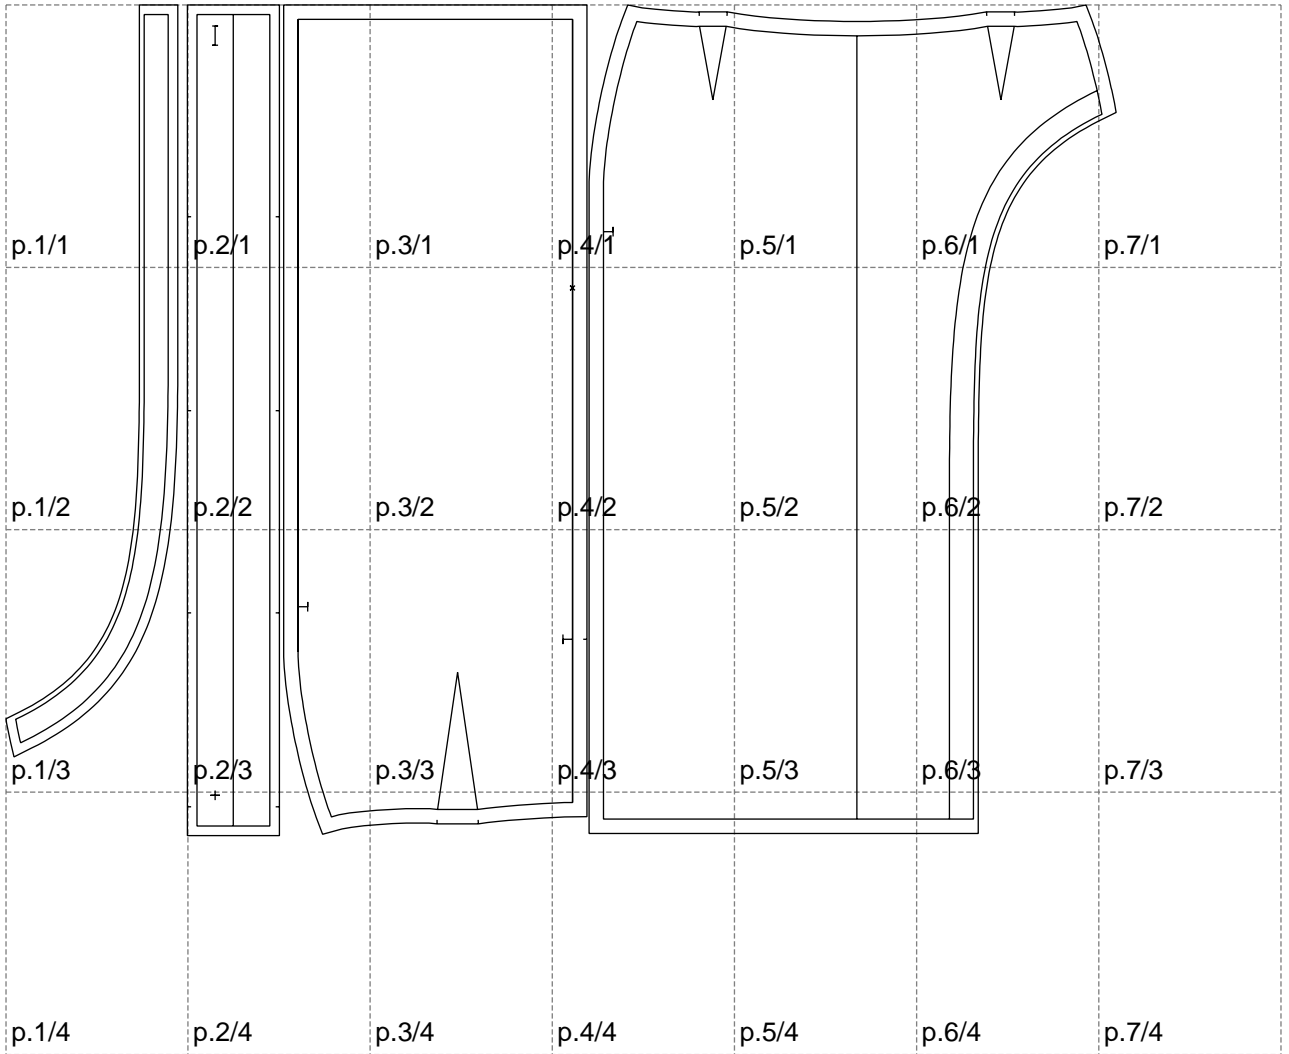

Not for print

Paper size: A4, size:1157.05 x865.50 mm

# Example

size:1428.82 x1728.19 mm

Maneken =1 ver.0

rz\_1=170

rz\_16=100

rz\_17=85.4

rz\_18=80.2

rz\_19=108

rz\_20=105.4

---

. . . . .  
. . . . .  
. . . . .