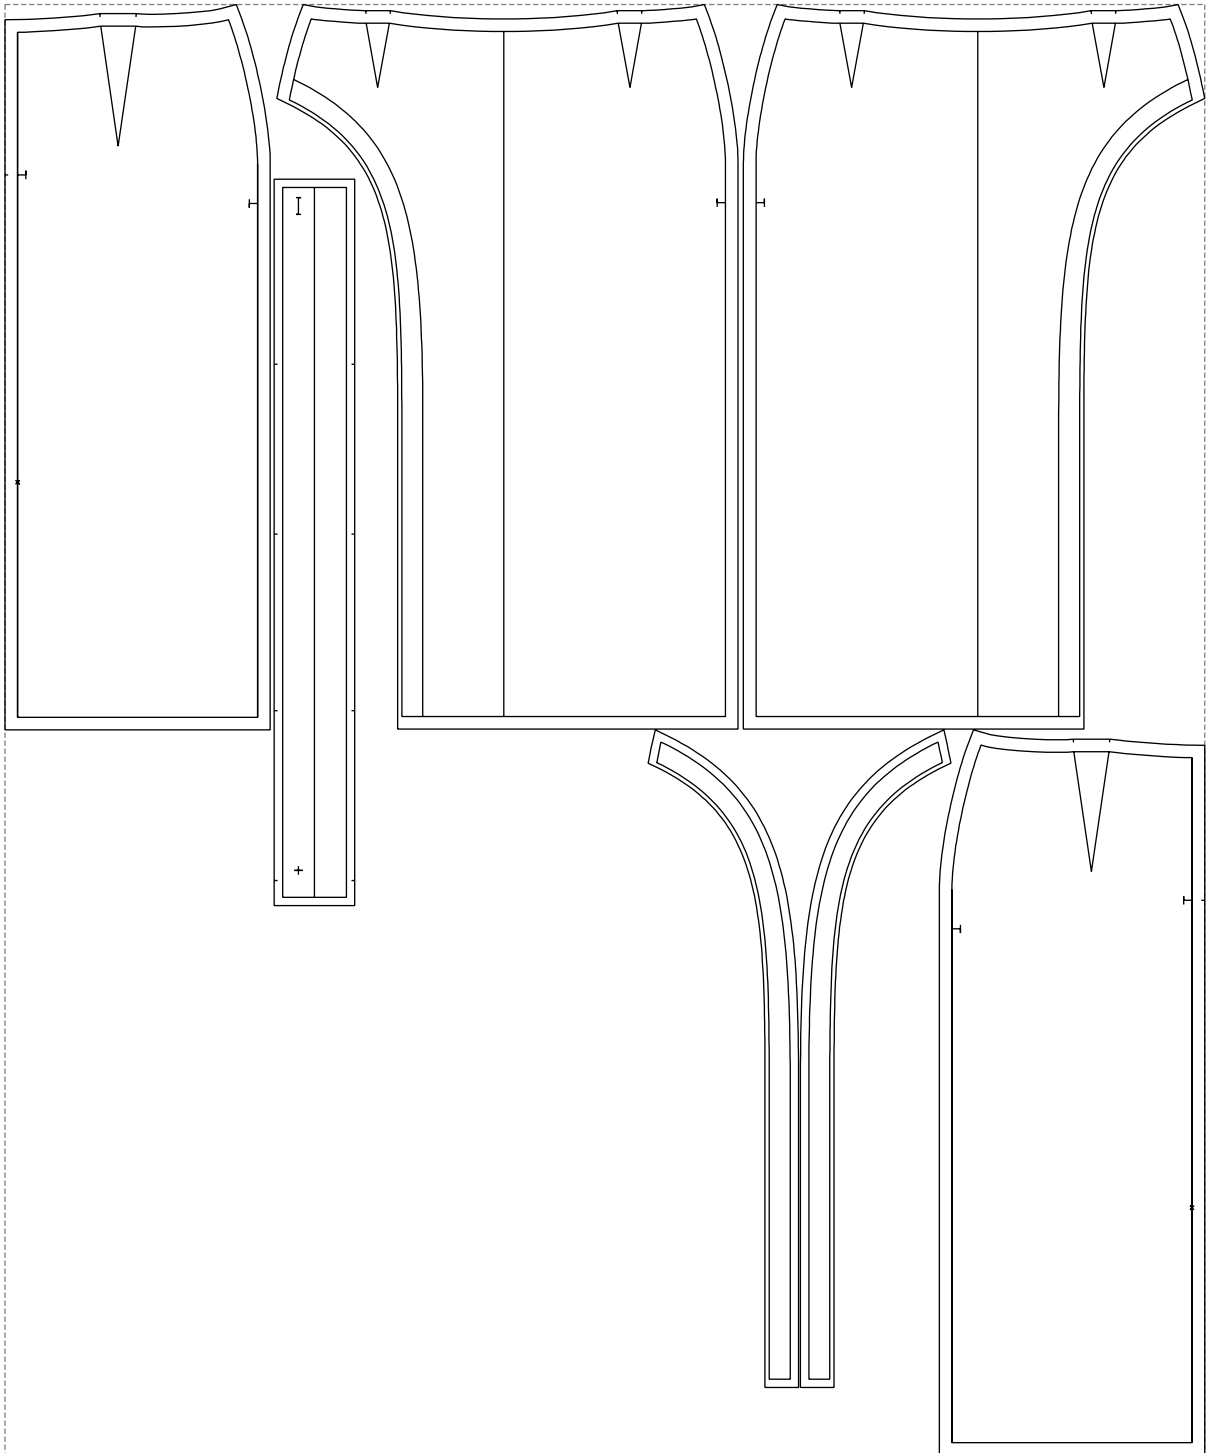

Not for print

Paper size: A4, size:1157.05 x865.50 mm

# Example

size:1428.82 x1728.19 mm

Maneken =1 ver.0

rz\_1=170

rz\_16=100

rz\_17=85.4

rz\_18=80.2

rz\_19=108

rz\_20=105.4

---

. . . . .  
. . . . .  
. . . . .