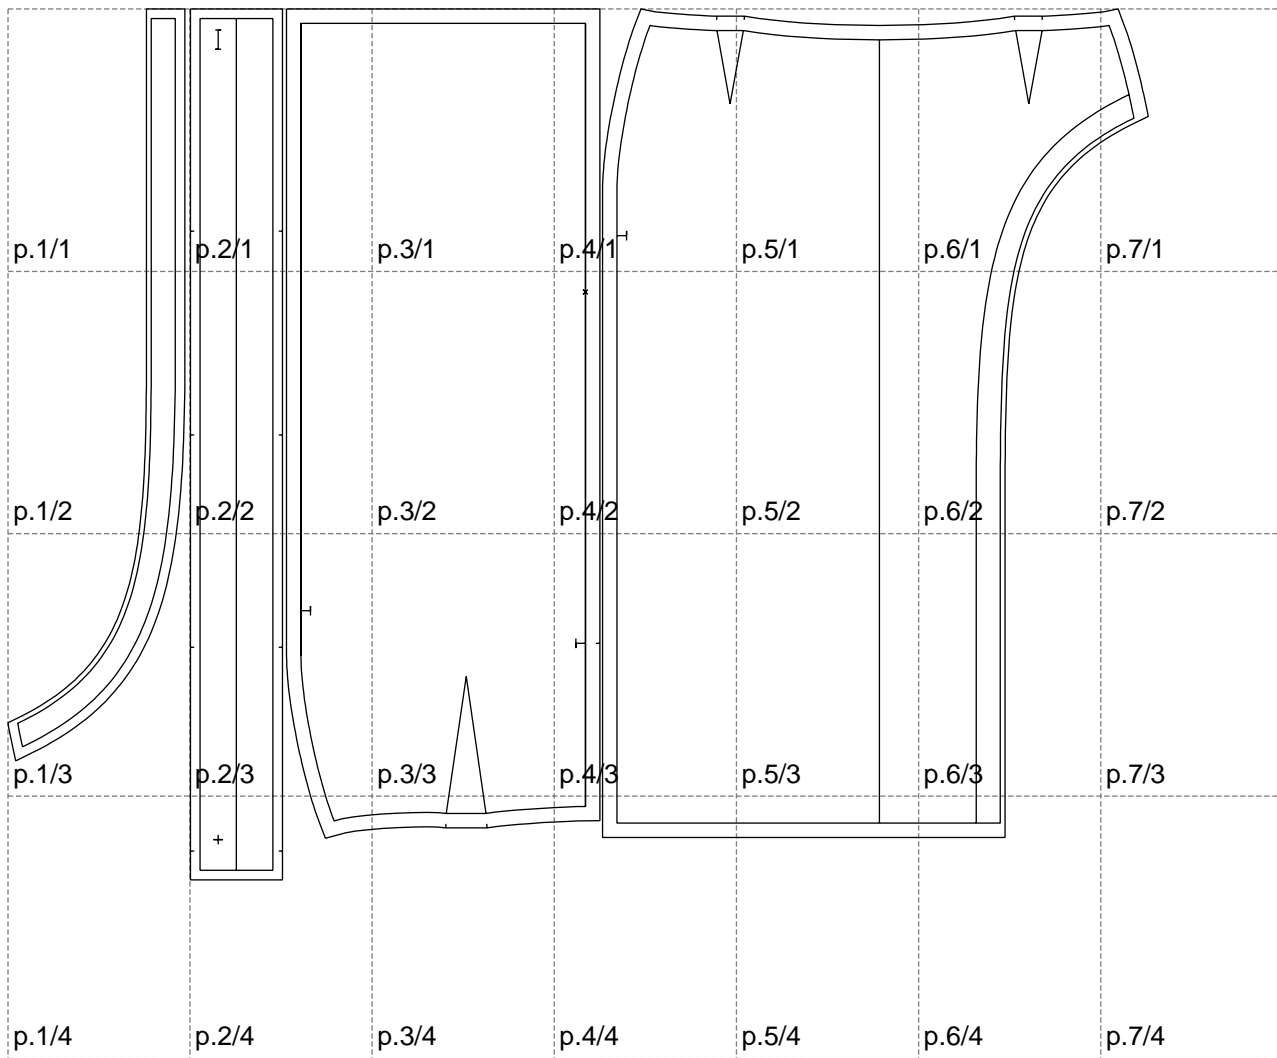

Not for print

Paper size: A4, size:1188.21 x907.45 mm

Example

size:1468.93 x1728.13 mm

Maneken =1 ver.0

rz_1=170

rz_16=104

rz_17=88.9

rz_18=84.4

rz_19=112

rz_20=109.3

.
.
.