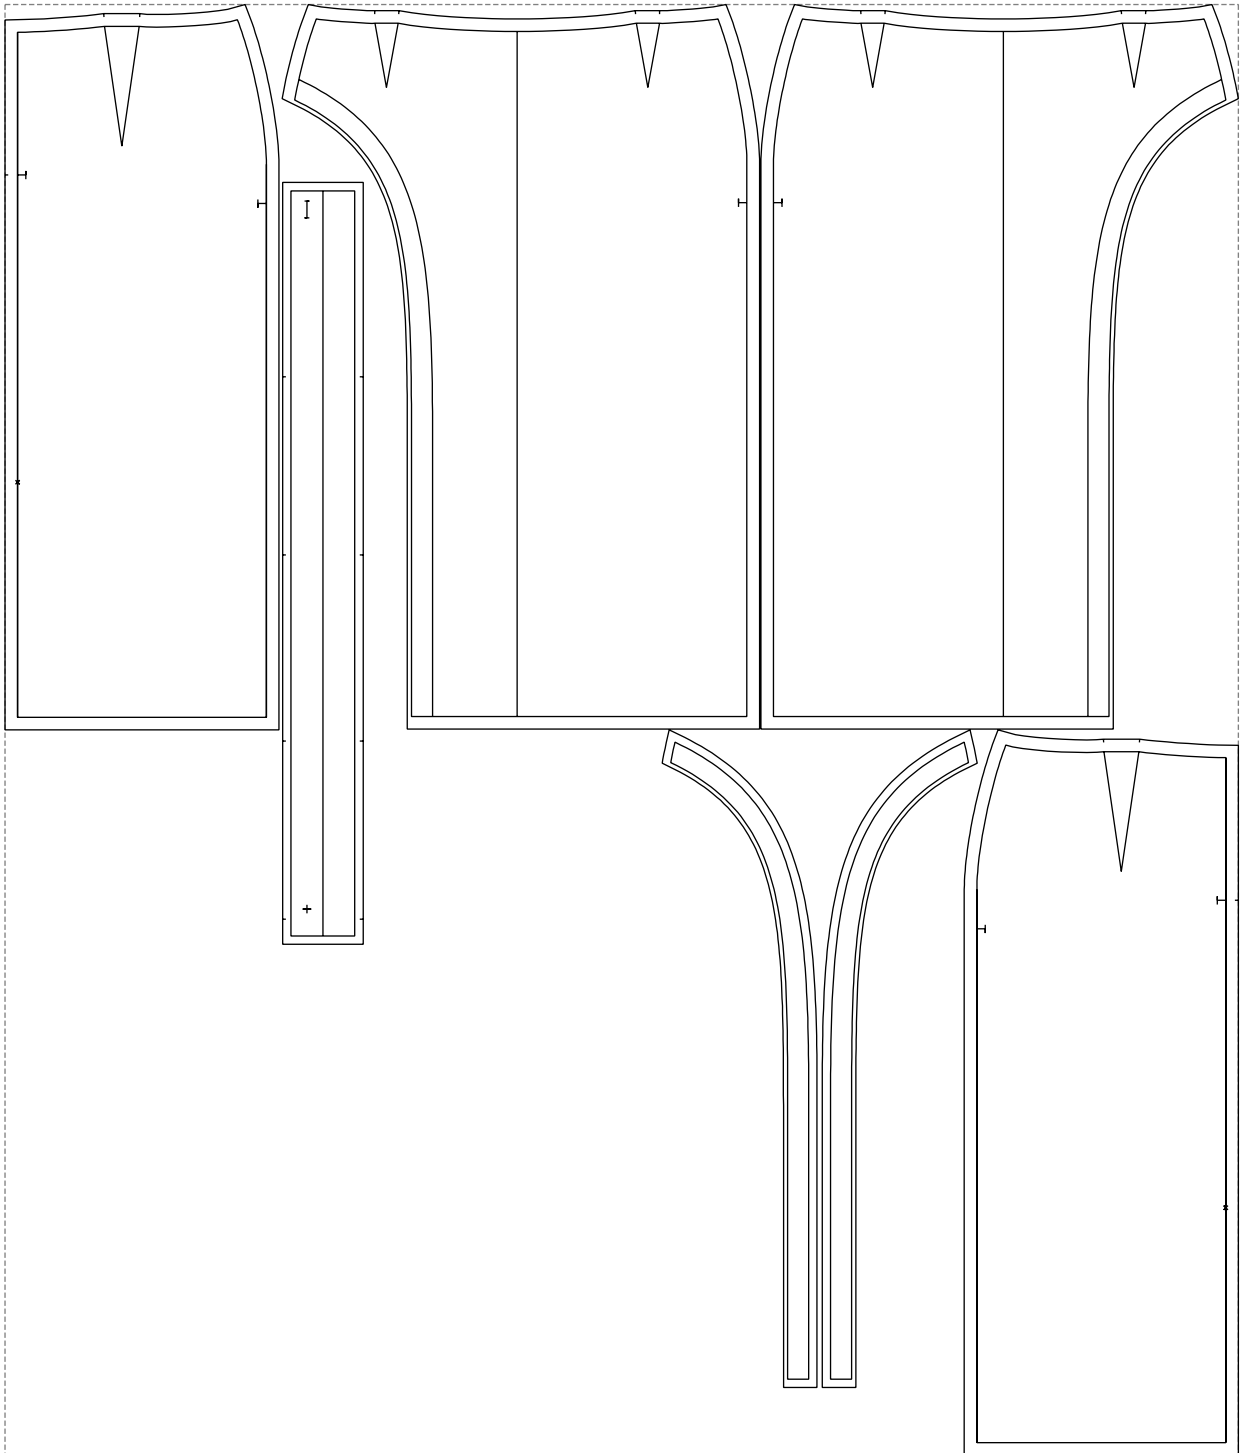

Not for print

Paper size: A4, size:1188.21 x907.45 mm

Example

size:1468.93 x1728.13 mm

Maneken =1 ver.0

rz_1=170

rz_16=104

rz_17=88.9

rz_18=84.4

rz_19=112

rz_20=109.3

.
.
.