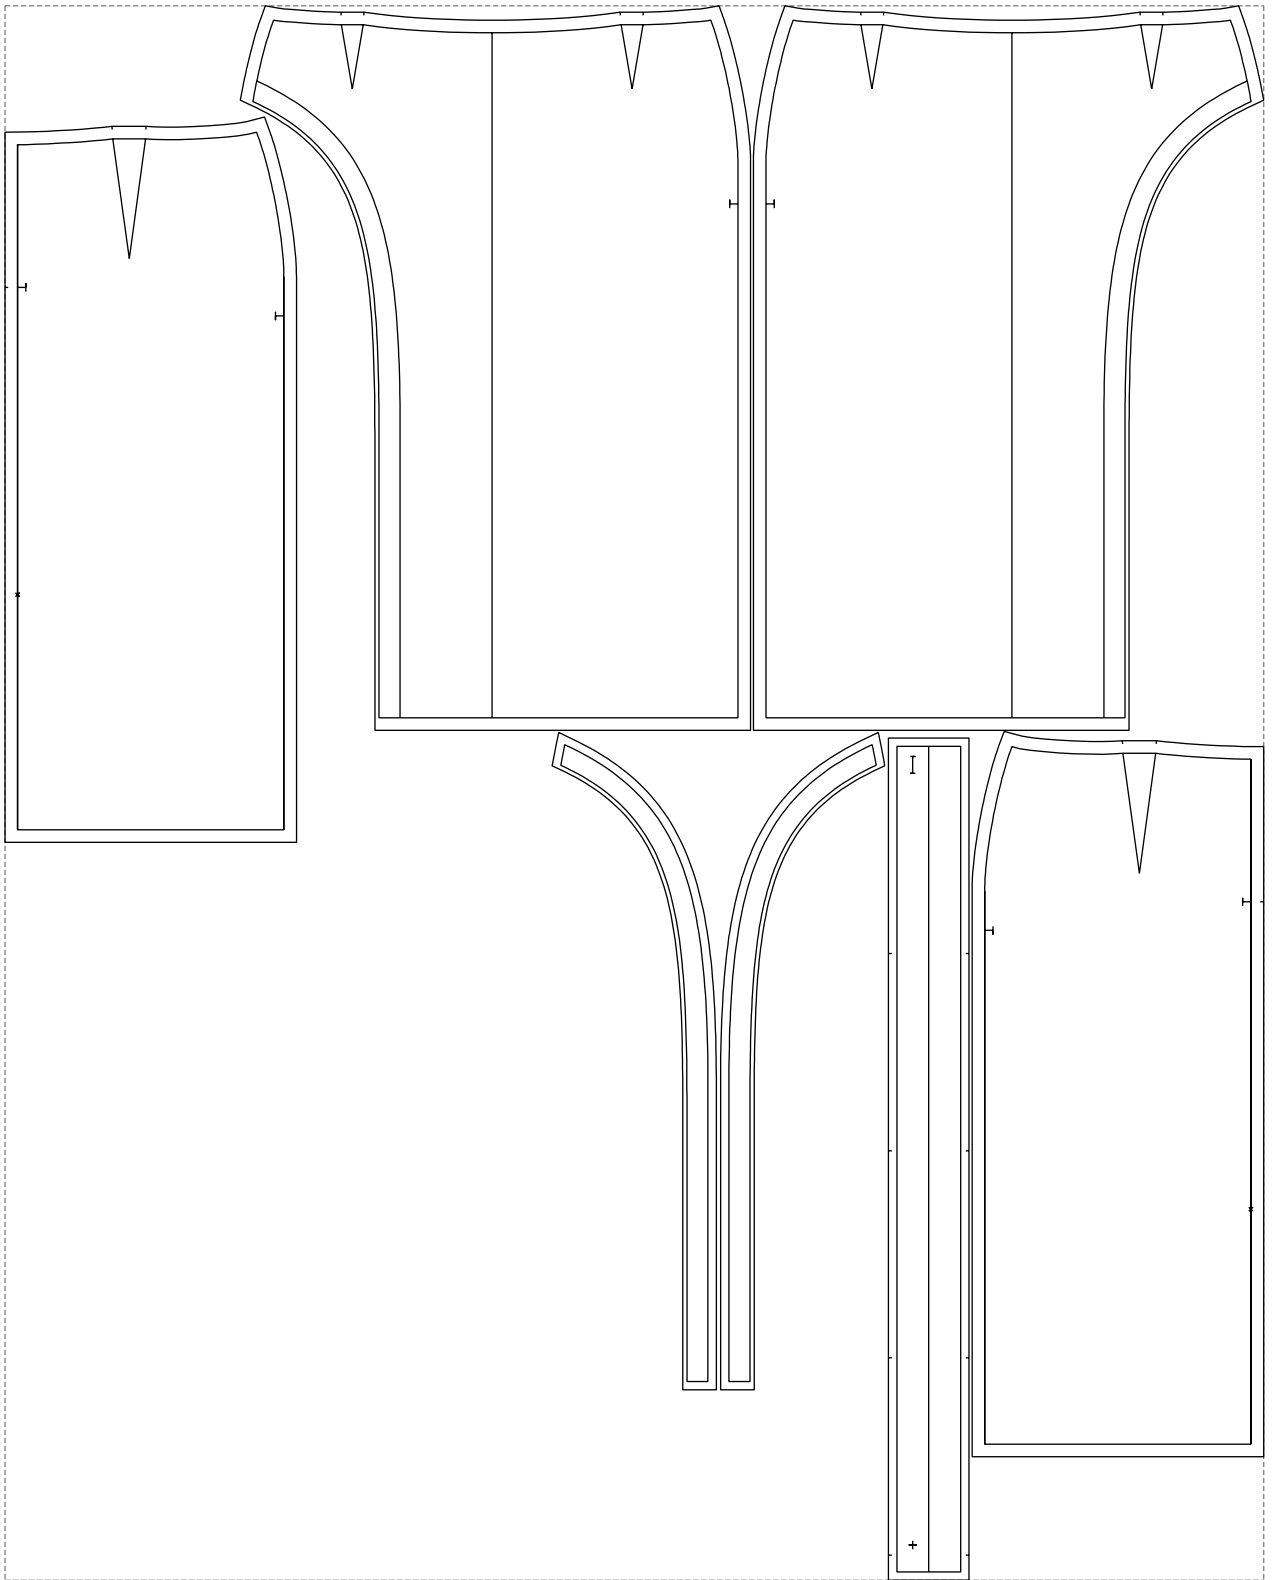

Not for print

Paper size: A4, size:1258.59 x1003.29 mm

# Example

size:1499.00 x1875.46 mm

Maneken =1 ver.0

rz\_1=170

rz\_16=112

rz\_17=96.2

rz\_18=94

rz\_19=120

rz\_20=117

---

. . . . .  
. . . . .  
. . . . .