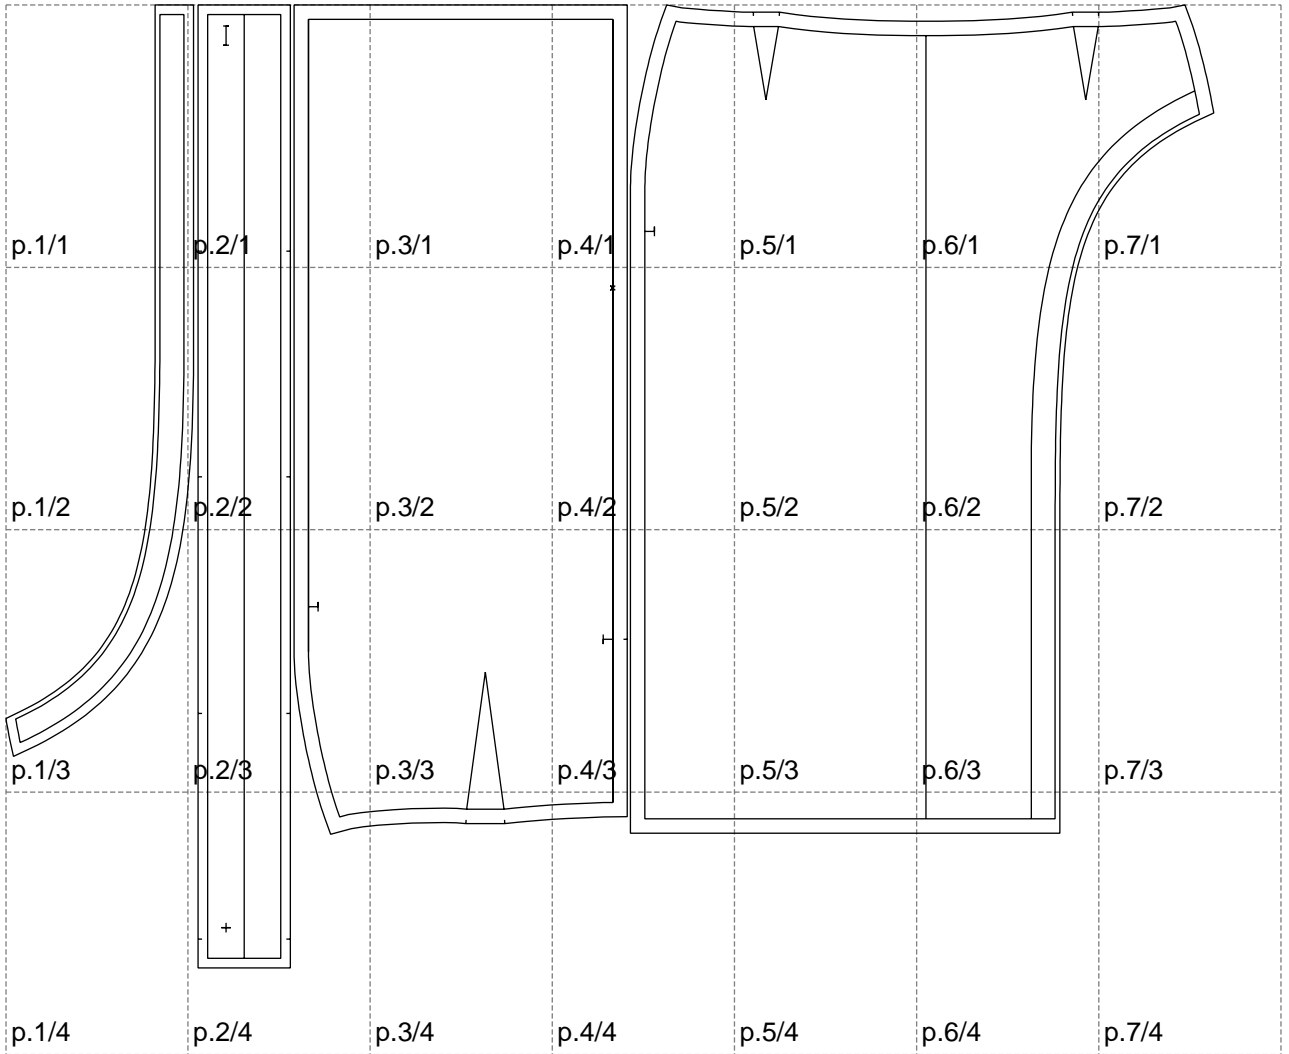

Not for print

Paper size: A4, size:1258.59 x1003.29 mm

# Example

size:1499.00 x1875.46 mm

Maneken =1 ver.0

rz\_1=170

rz\_16=112

rz\_17=96.2

rz\_18=94

rz\_19=120

rz\_20=117

---

. . . . .  
. . . . .  
. . . . .