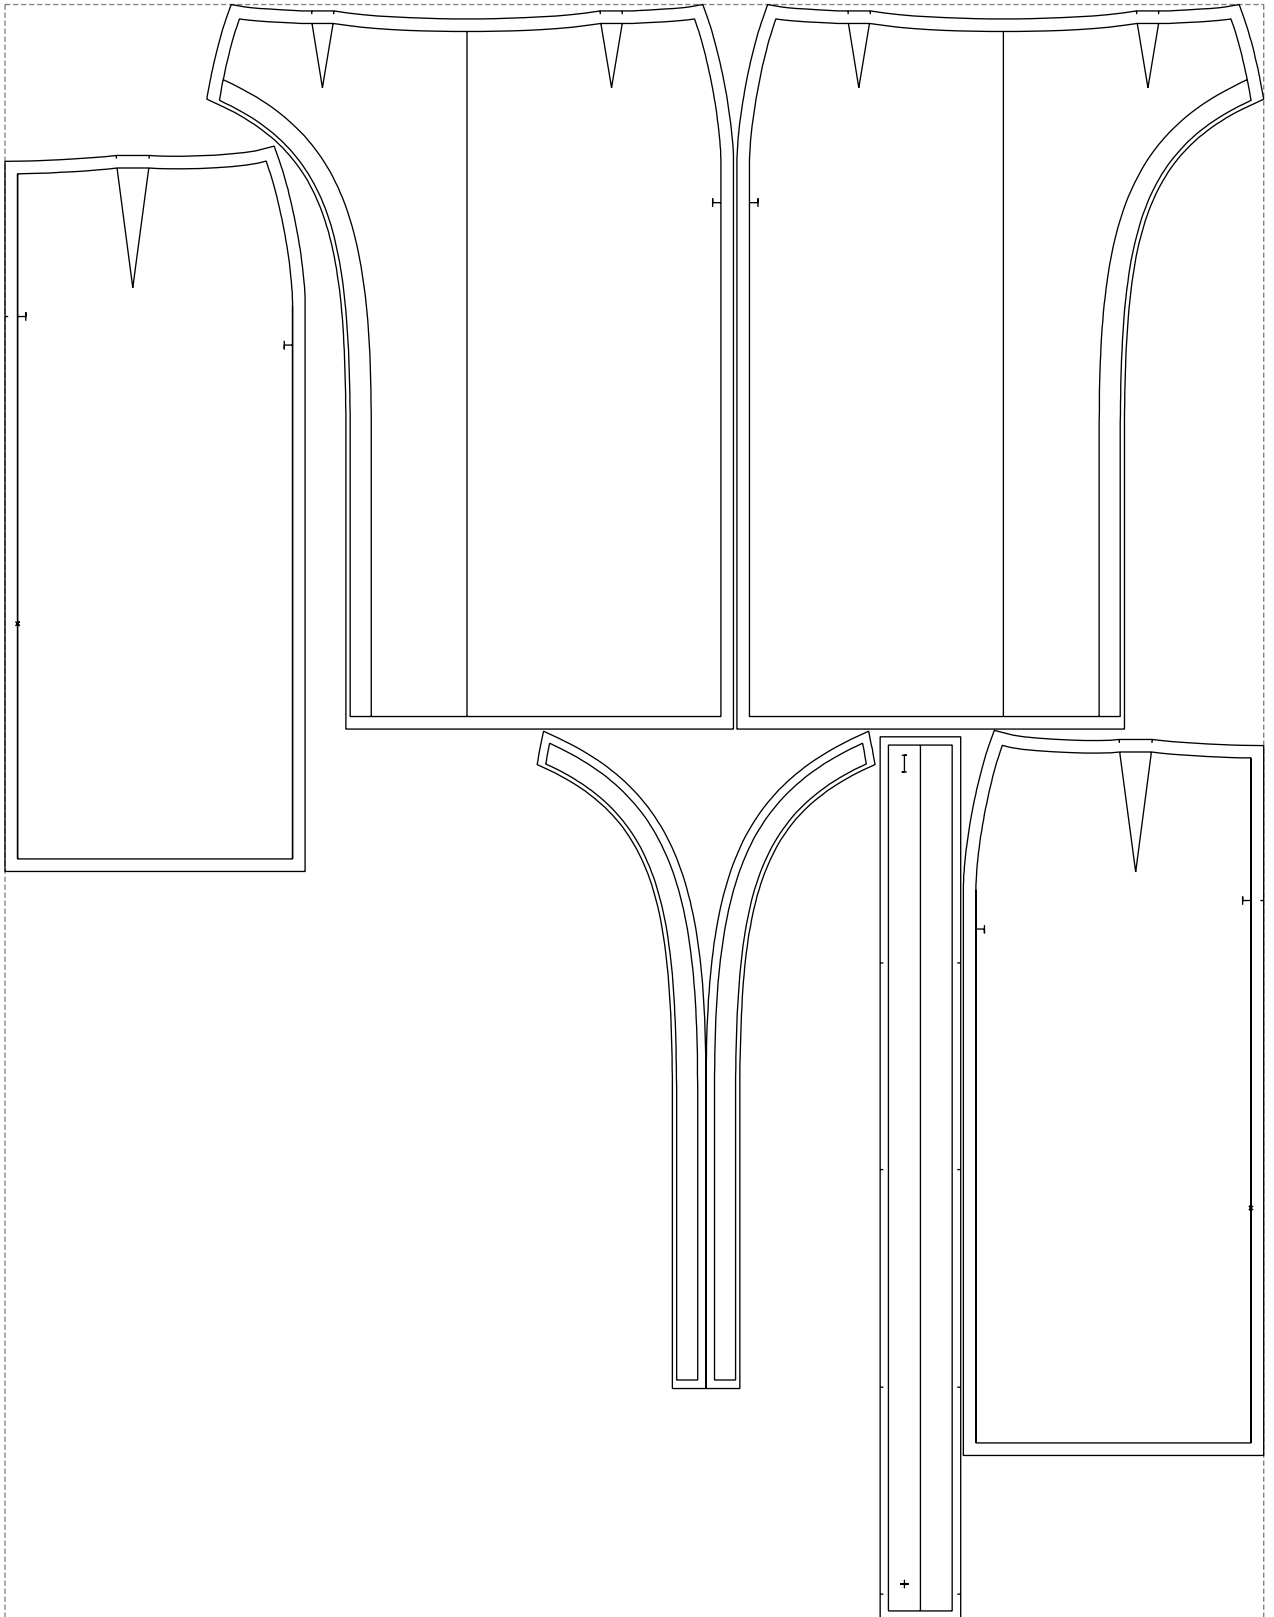

Not for print

Paper size: A4, size:1298.33 x1051.21 mm

# Example

size:1499.00 x1923.39 mm

Maneken =1 ver.0

rz\_1=170

rz\_16=116

rz\_17=100

rz\_18=98.8

rz\_19=124

rz\_20=121

---

. . . . .  
. . . . .  
. . . . .