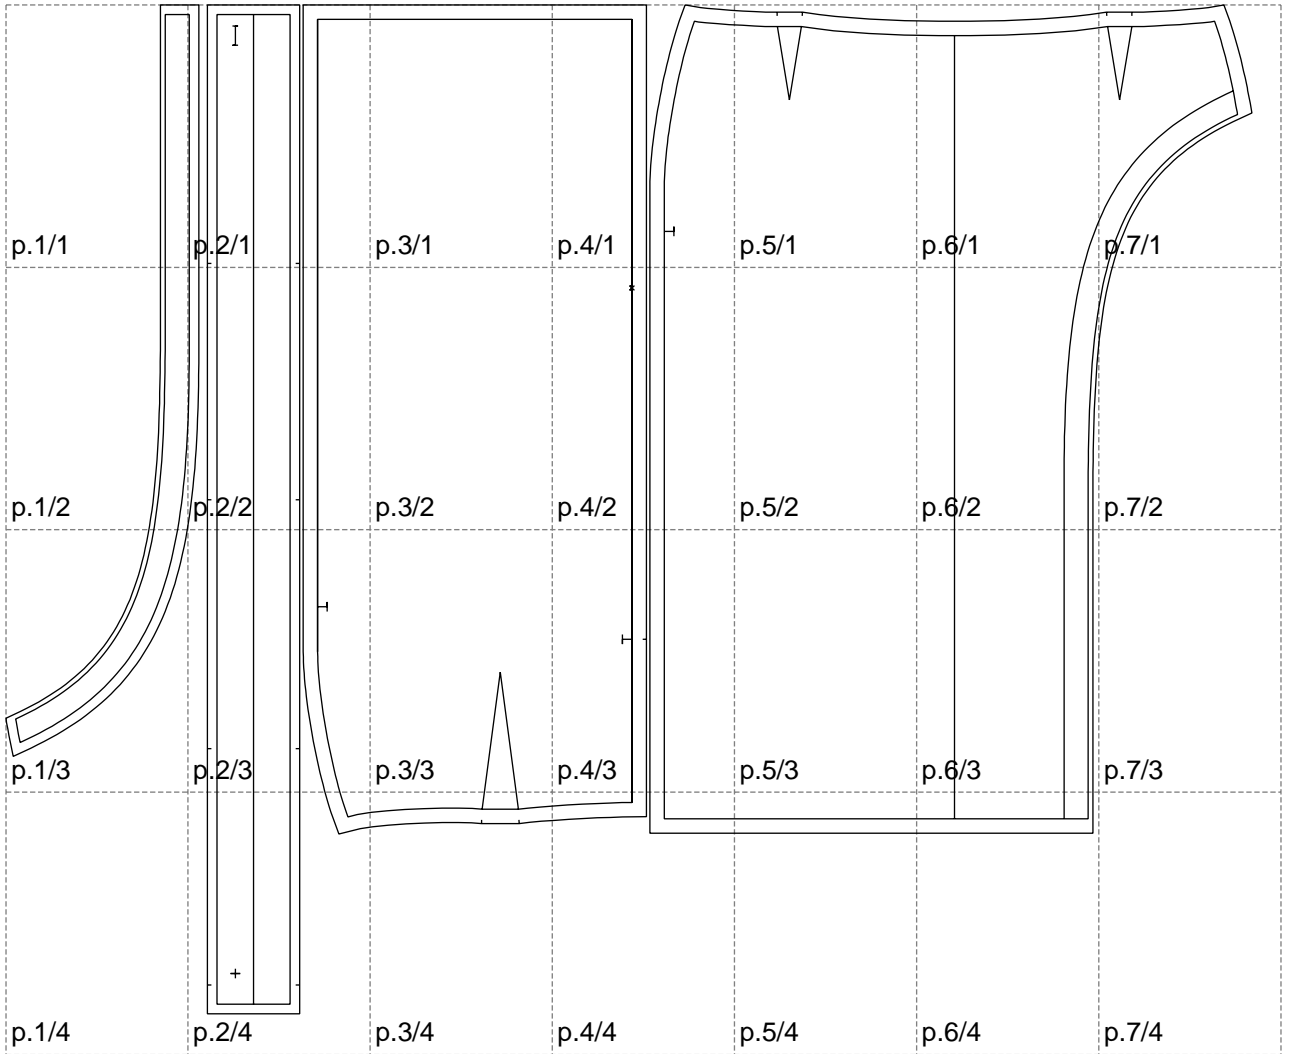

Not for print

Paper size: A4, size:1298.33 x1051.21 mm

# Example

size:1499.00 x1923.39 mm

Maneken =1 ver.0

rz\_1=170

rz\_16=116

rz\_17=100

rz\_18=98.8

rz\_19=124

rz\_20=121

---

. . . . .  
. . . . .  
. . . . .