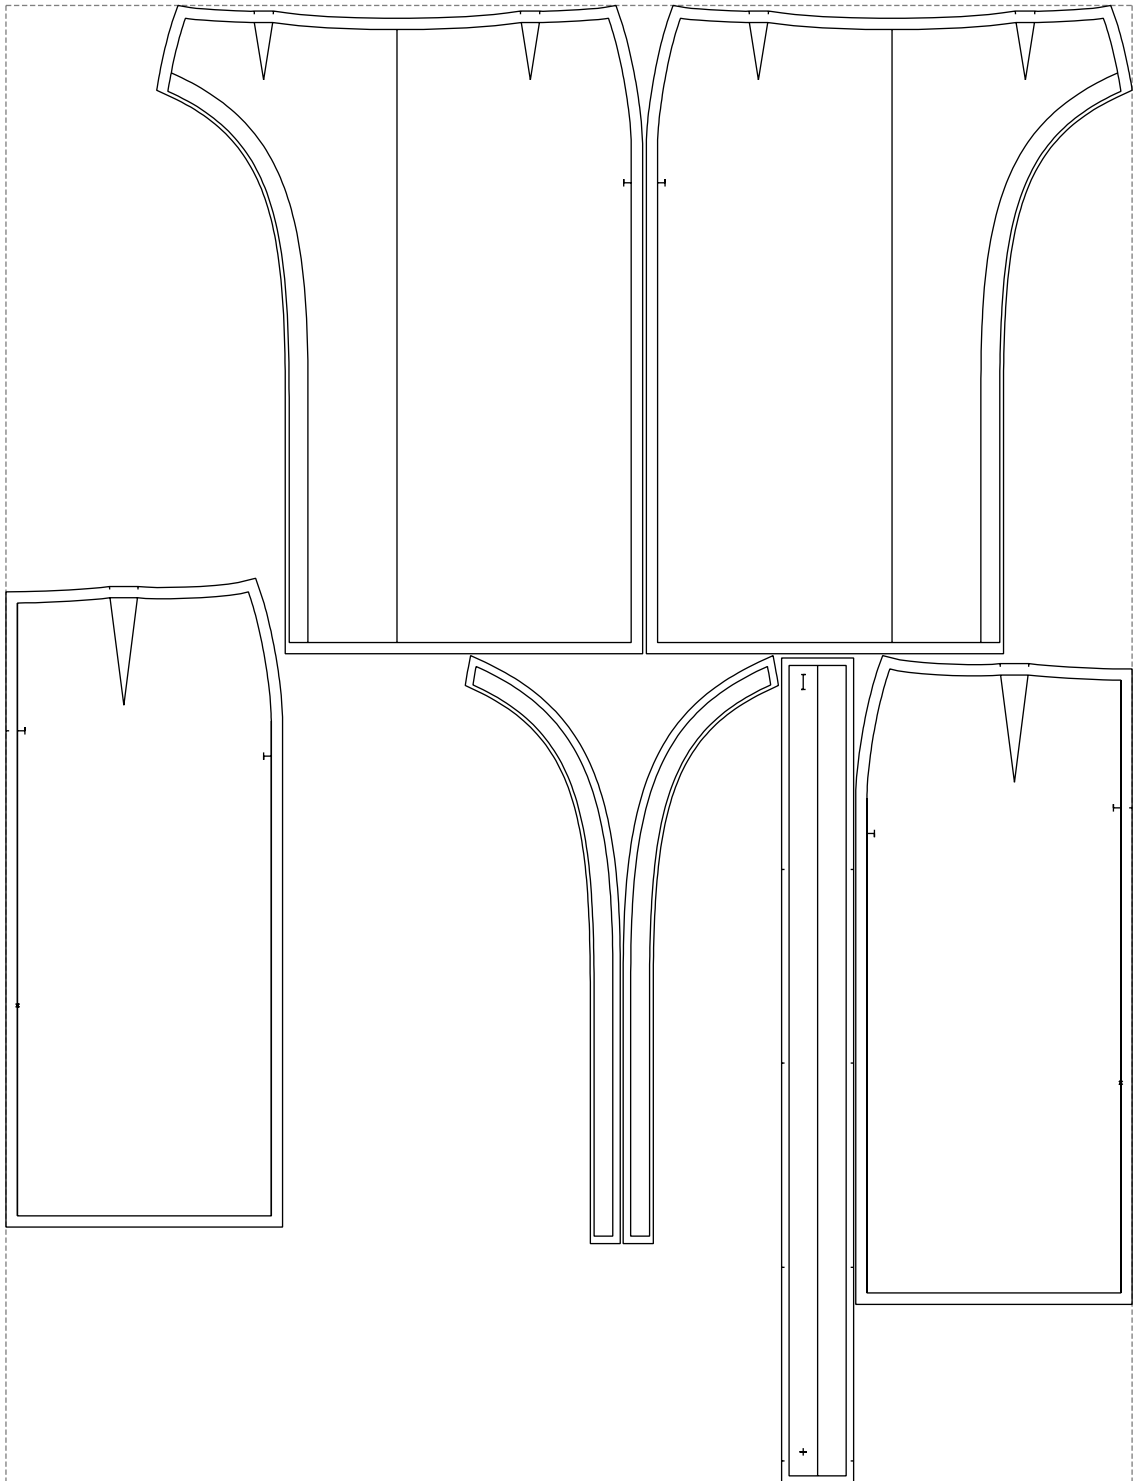

Not for print

Paper size: A4, size:1328.86 x1099.14 mm

# Example

size:1499.00 x1967.74 mm

Maneken =1 ver.0

rz\_1=170

rz\_16=120

rz\_17=104

rz\_18=103.6

rz\_19=128

rz\_20=125.1

---

. . . . .  
. . . . .  
. . . . .