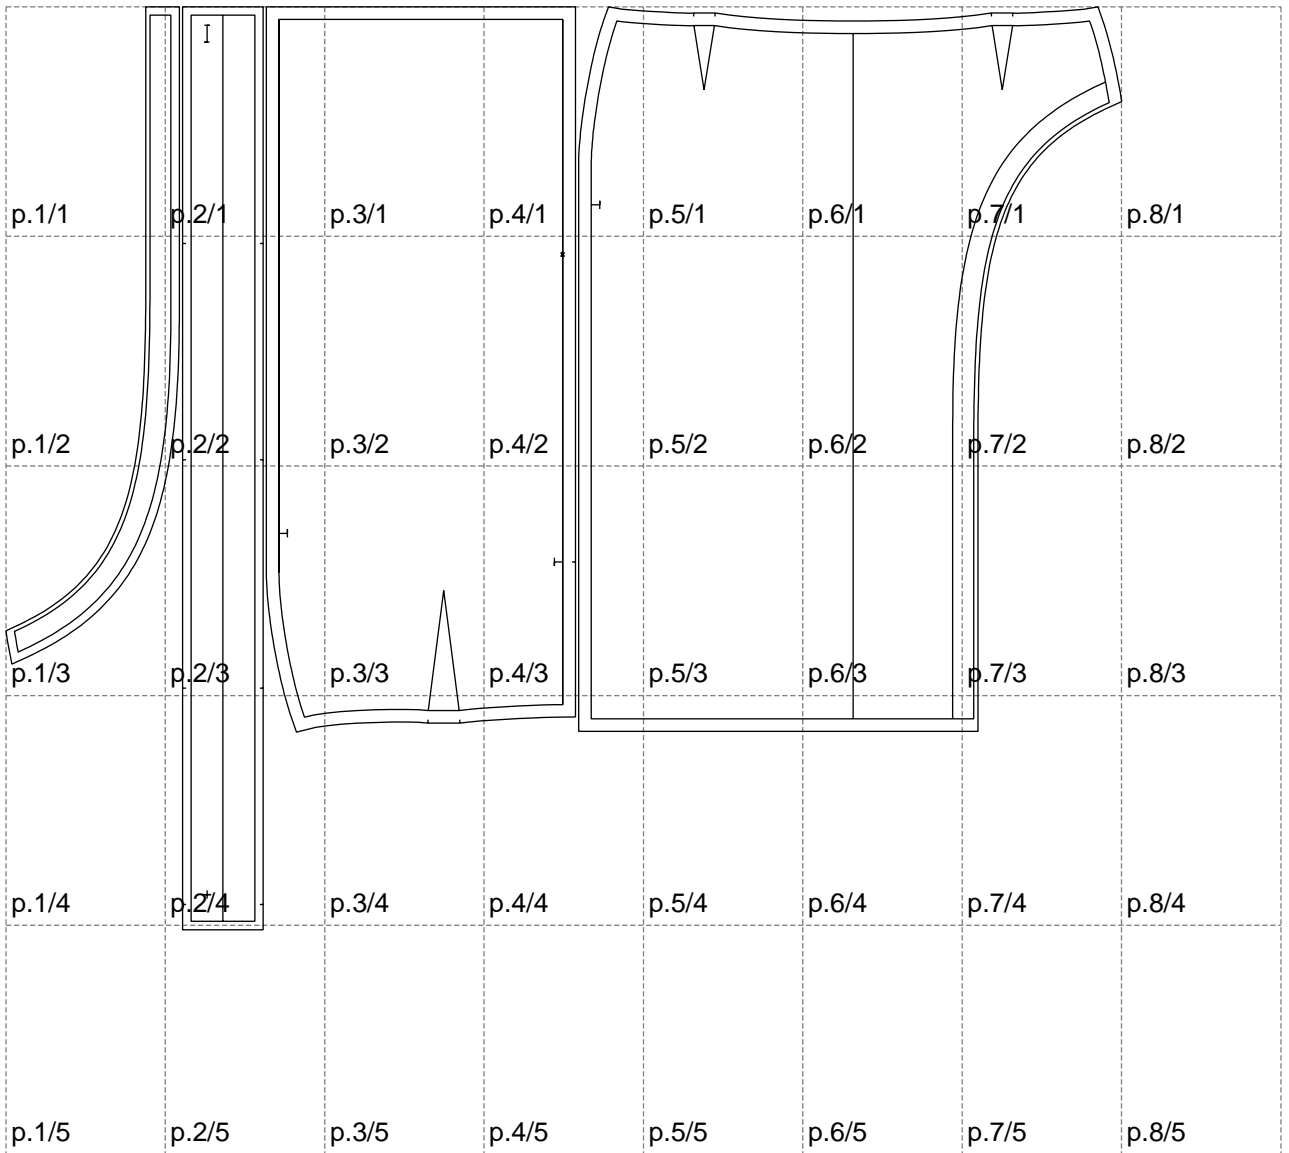

Not for print

Paper size: A4, size:1328.86 x1099.14 mm

# Example

size:1499.00 x1967.74 mm

Maneken =1 ver.0

rz\_1=170

rz\_16=120

rz\_17=104

rz\_18=103.6

rz\_19=128

rz\_20=125.1

---

. . . . .  
. . . . .  
. . . . .