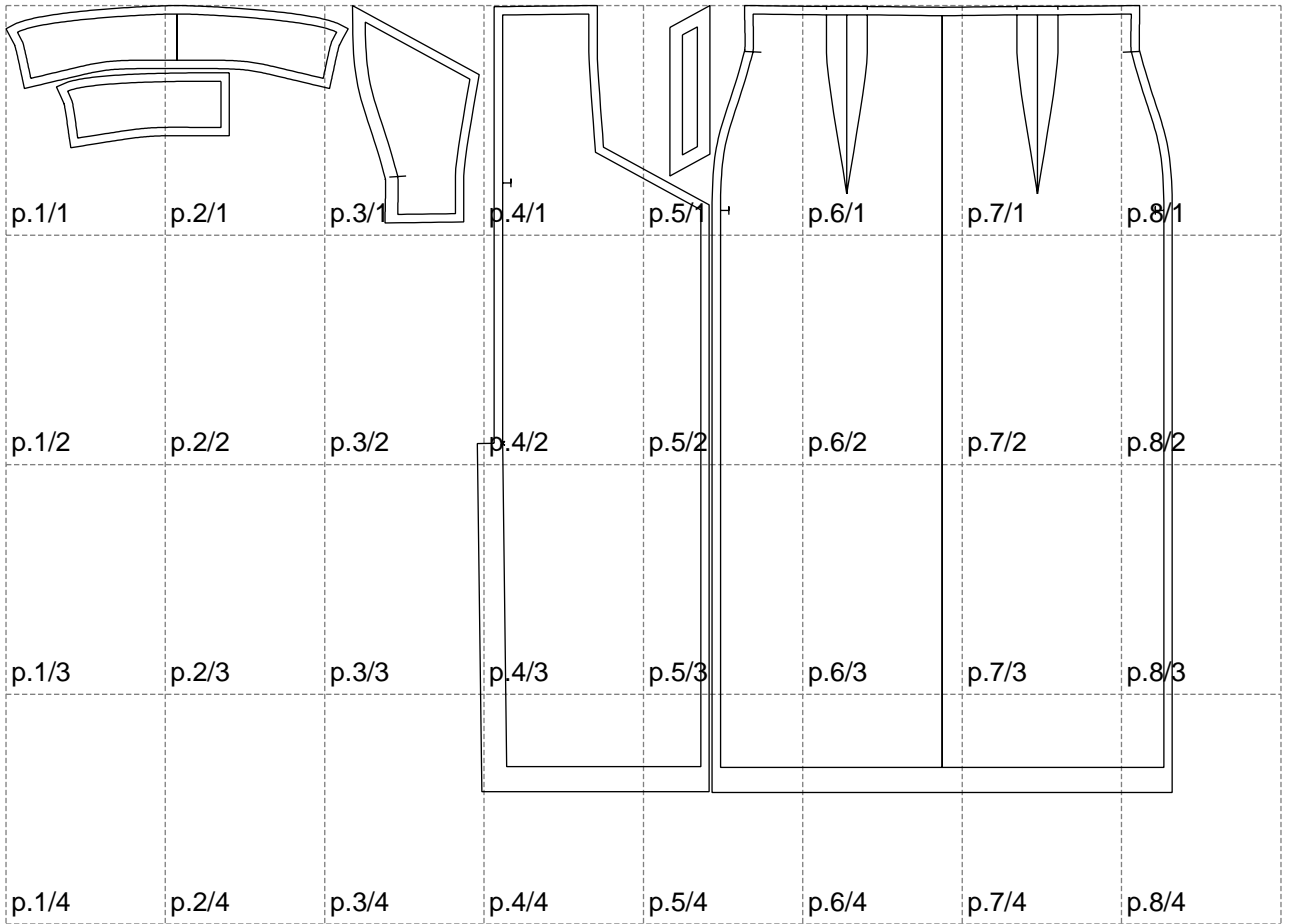

Not for print

Paper size: A4, size:1388.99 x937.08 mm

Example

size:1428.57 x1085.75 mm

Maneken =1 ver.0

rz_1=170

rz_16=88

rz_17=75.6

rz_18=67.6

rz_19=96

rz_20=94.6

.
.
.