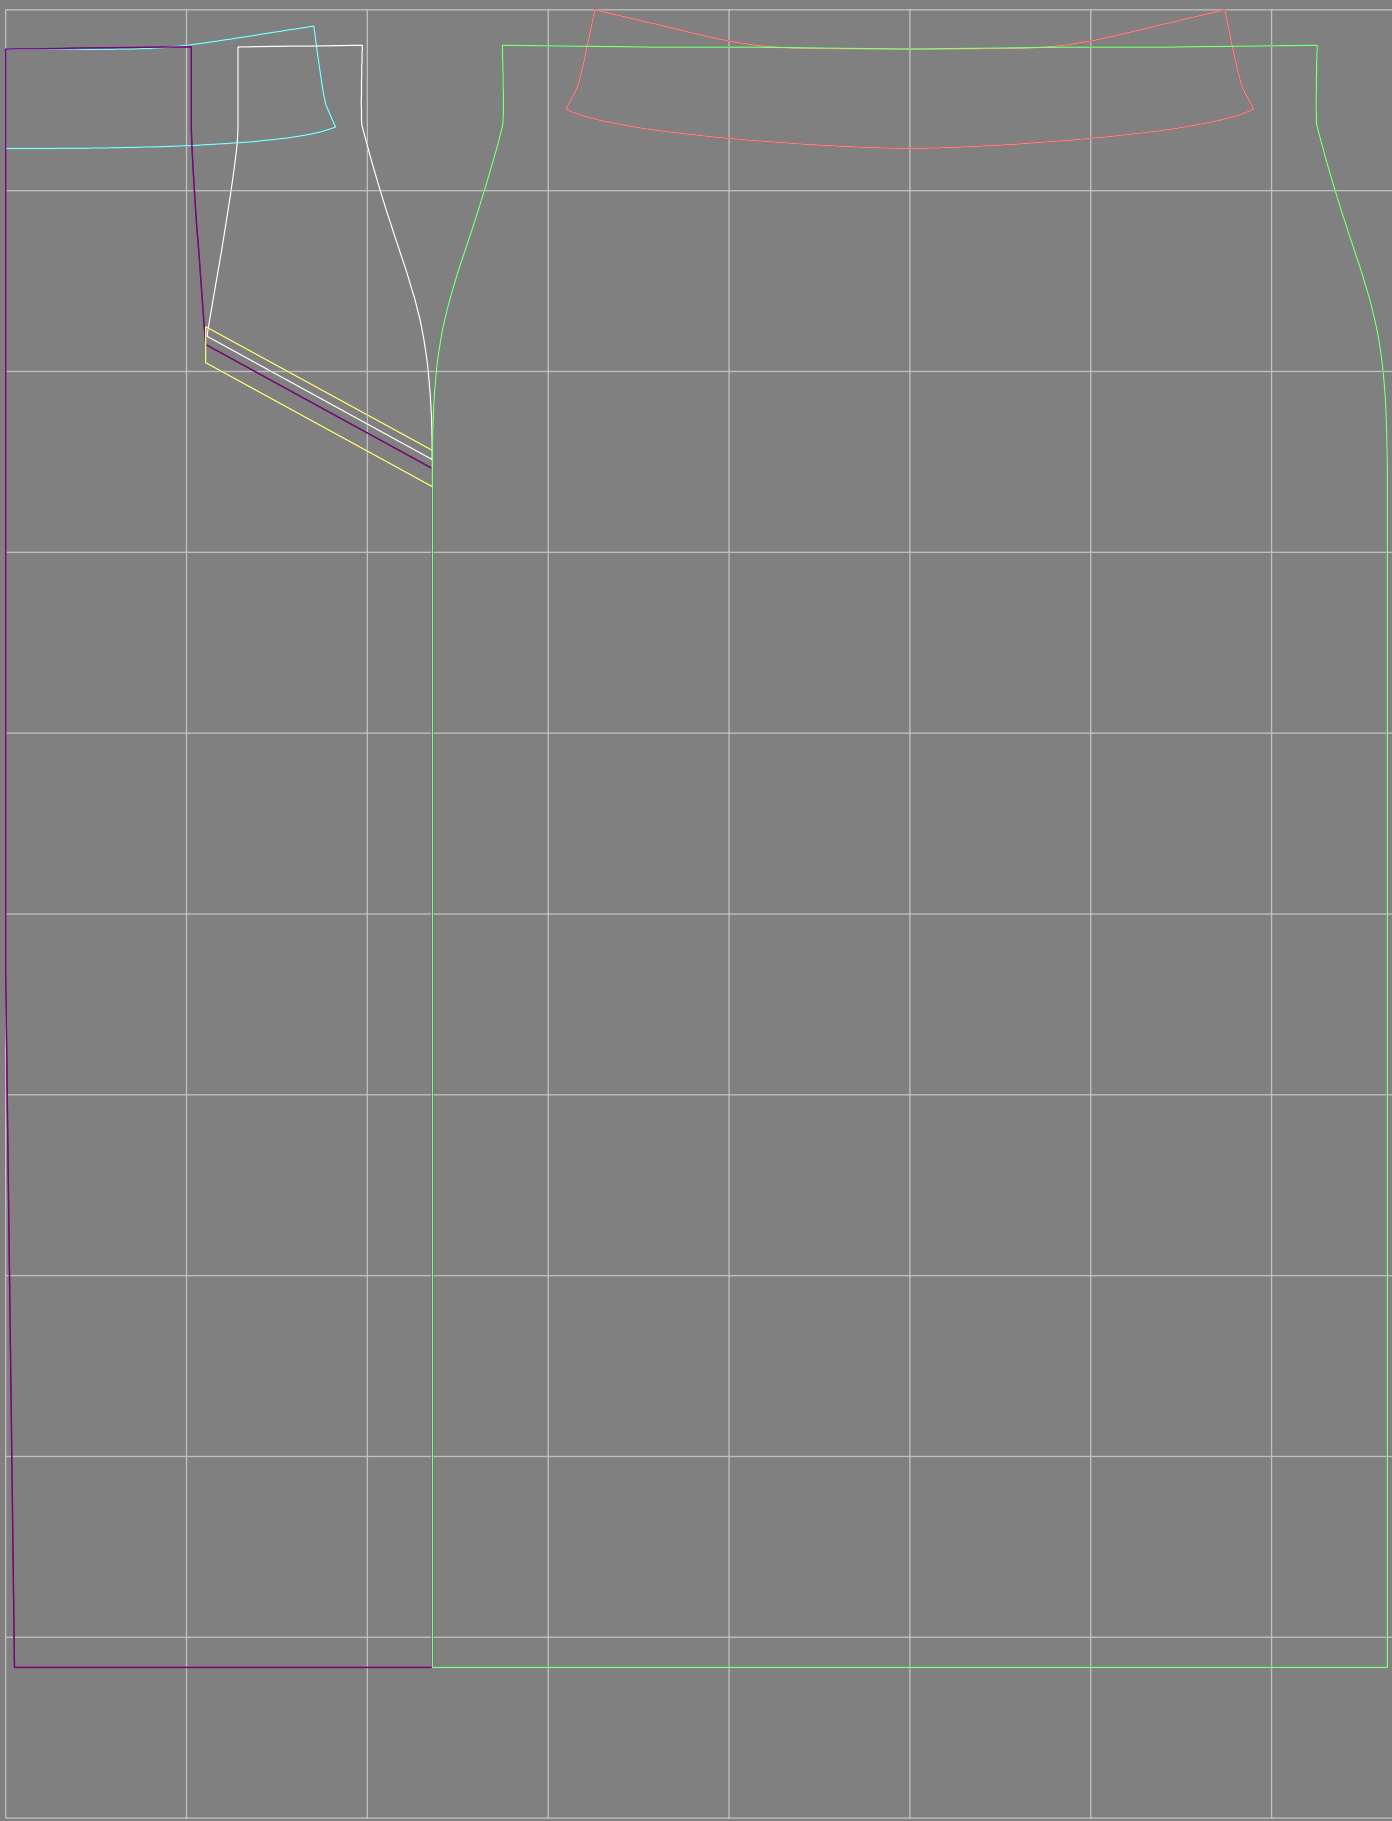

Not for print

Paper size: A4, size:1388.99 x937.08 mm

Example

size:1428.57 x1085.75 mm

Maneken =1 ver.0

rz_1=170

rz_16=88

rz_17=75.6

rz_18=67.6

rz_19=96

rz_20=94.6

.
.
.