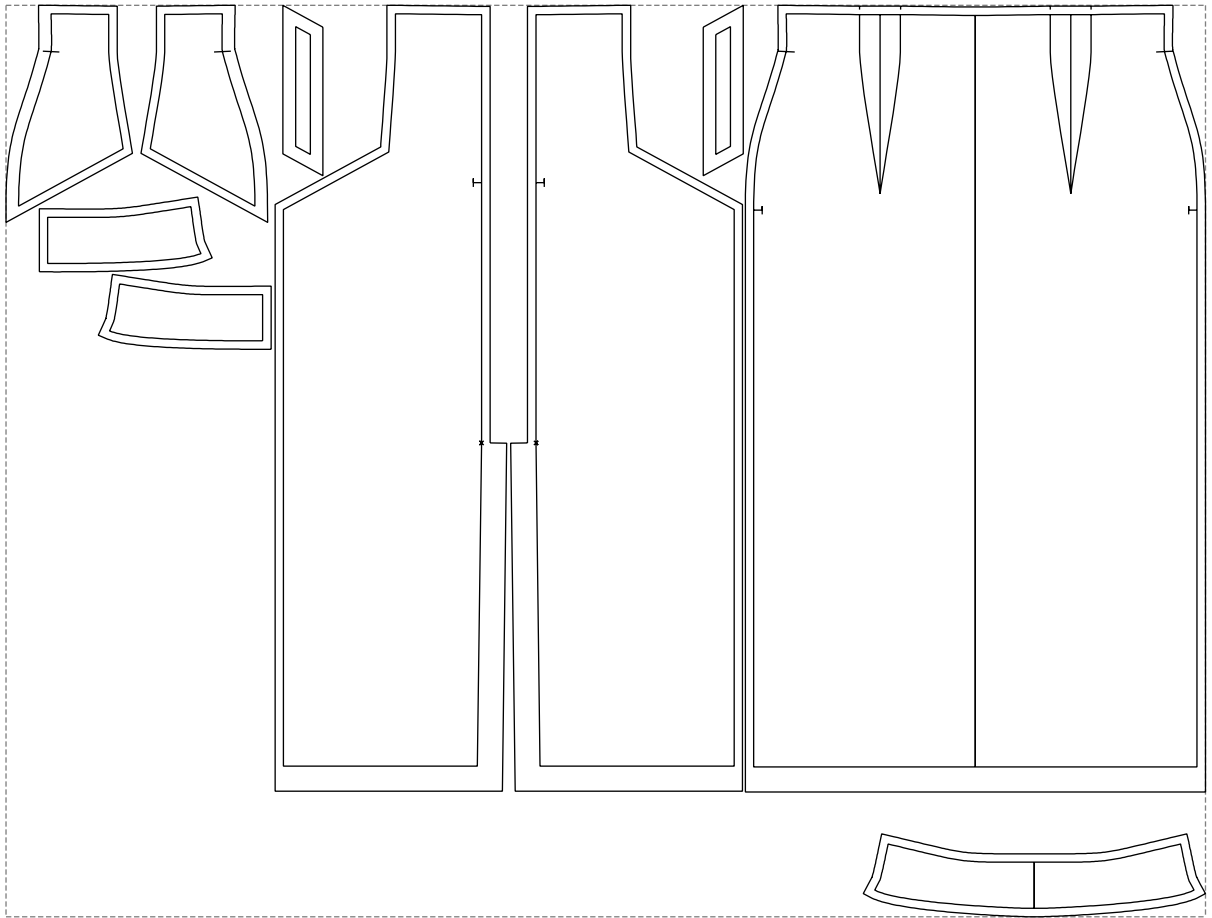

Not for print

Paper size: A4, size:1388.99 x937.08 mm

Example

size:1428.57 x1085.75 mm

Maneken =1 ver.0

rz_1=170

rz_16=88

rz_17=75.6

rz_18=67.6

rz_19=96

rz_20=94.6

.
.
.